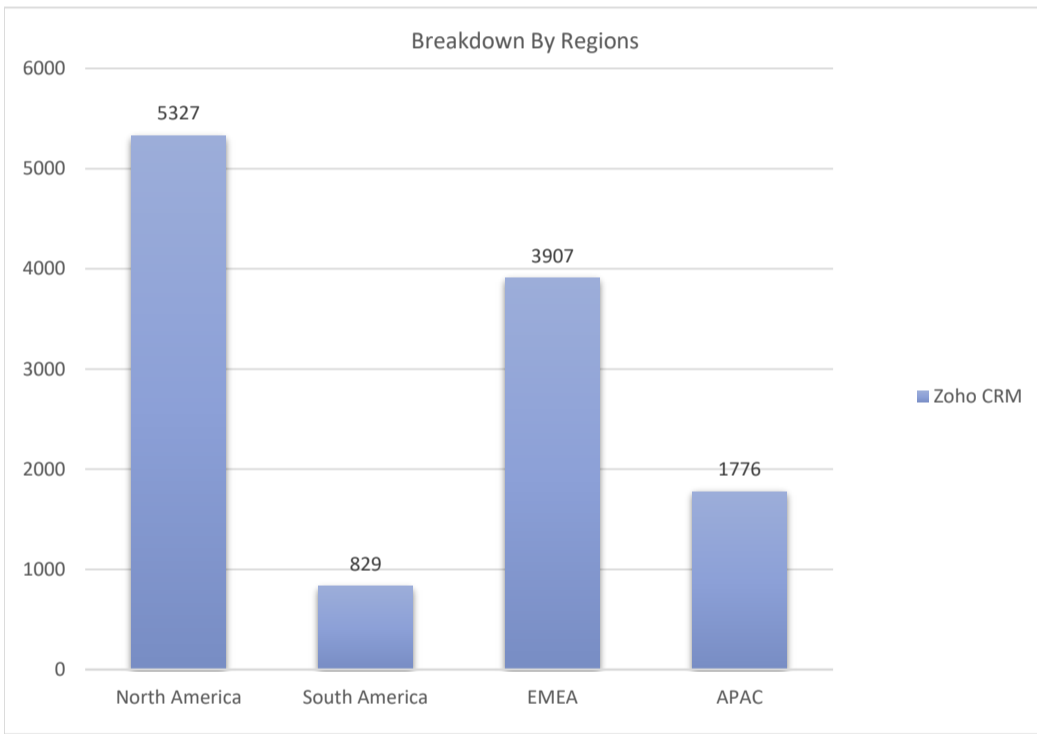

Zoho CRM

Active Customers
11,838

Verified Contacts
77,459

Current Market Size
\$80 Billion

[Place Order](#)

[Request Call](#)