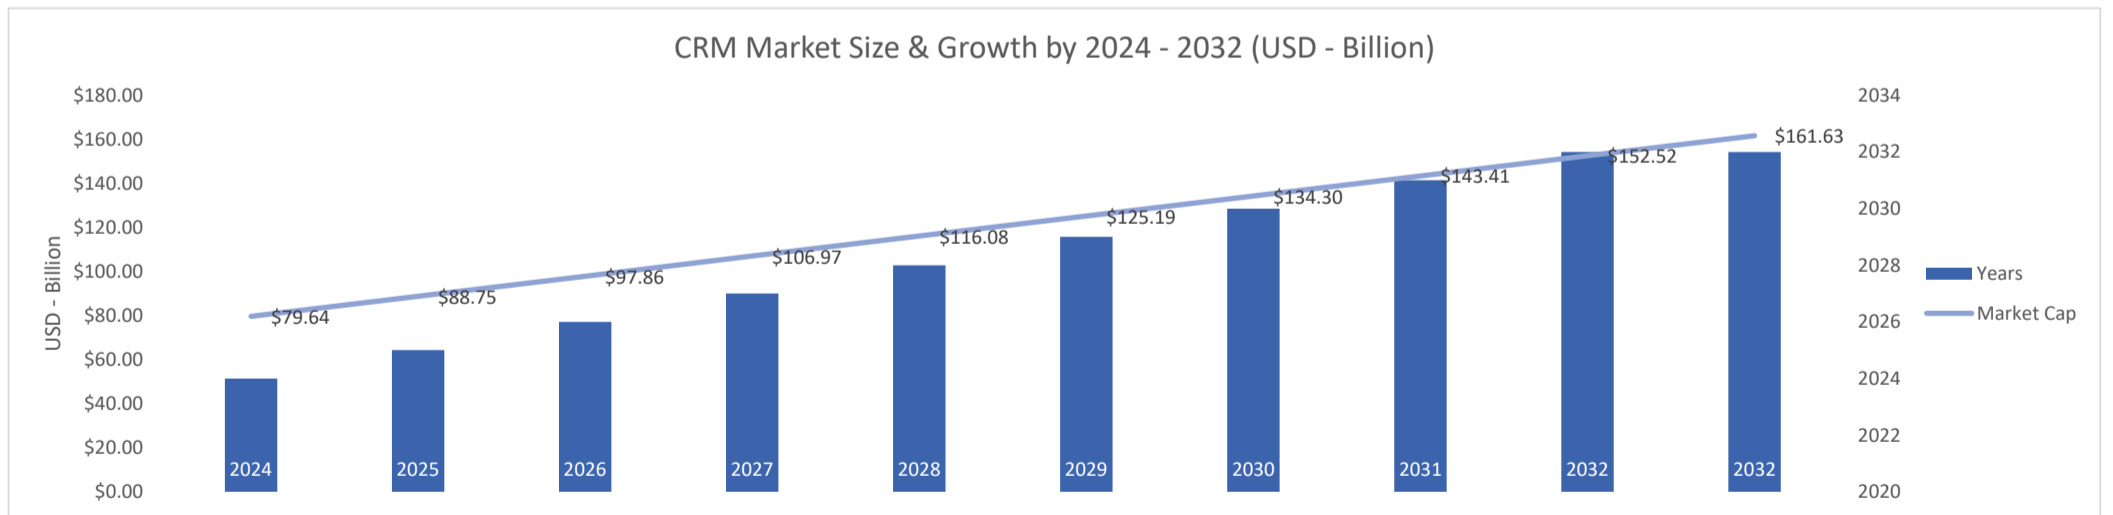

Zoho CRM

Active Customers
11,838

Verified Contacts
77,459

Current Market Size
\$80 Billion

[Place Order](#)

[Request Call](#)