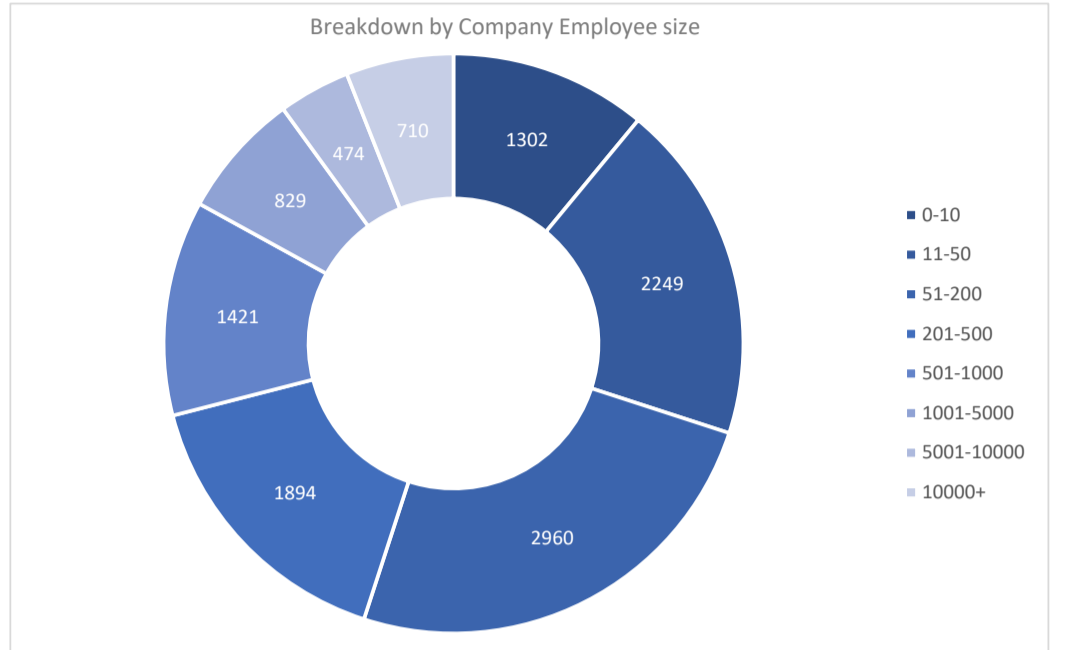

Zoho CRM

Active Customers
11,838

Verified Contacts
77,459

Current Market Size
\$80 Billion

[Place Order](#)

[Request Call](#)