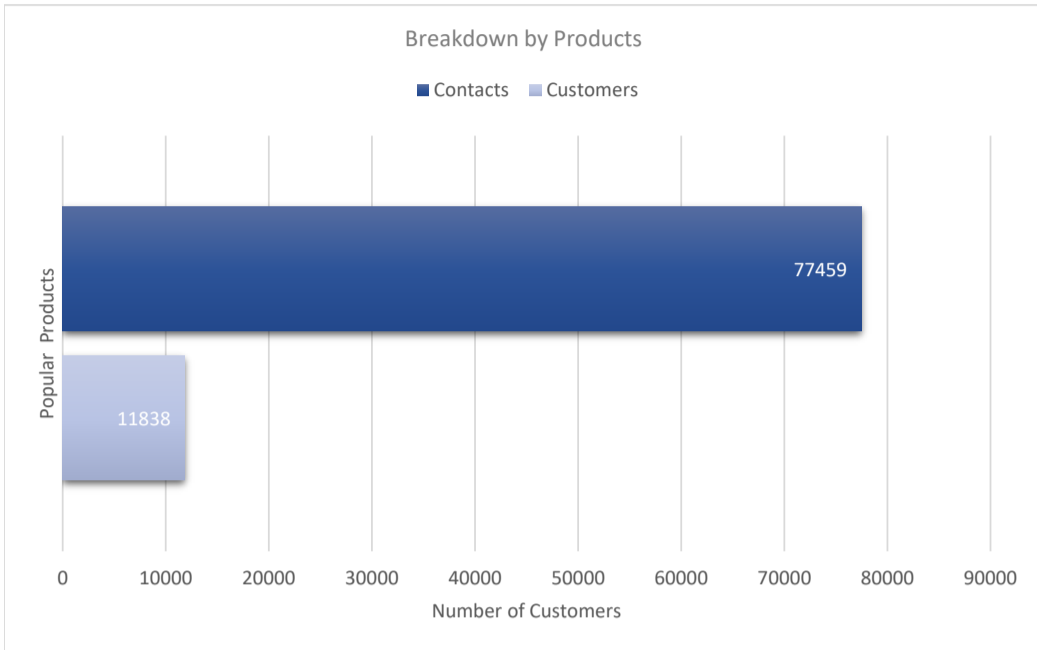

Zoho CRM

Active Customers
11,838

Verified Contacts
77,459

Current Market Size
\$80 Billion

[Place Order](#)

[Request Call](#)