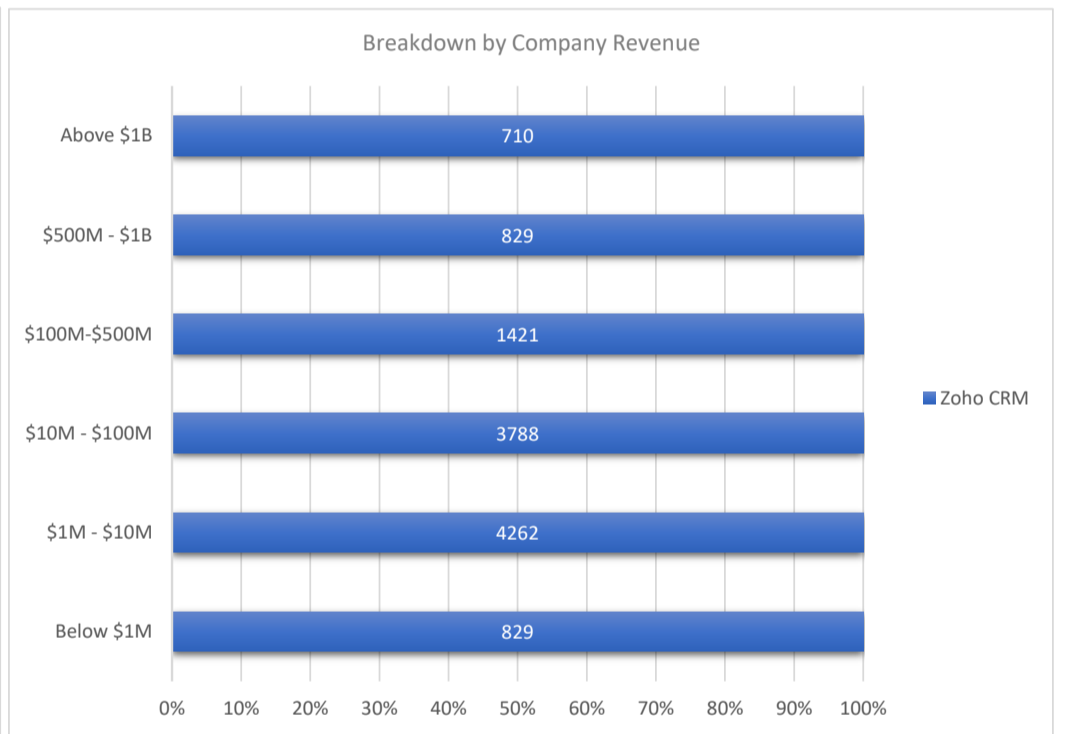

Zoho CRM

Active Customers
11,838

Verified Contacts
77,459

Current Market Size
\$80 Billion

[Place Order](#)

[Request Call](#)