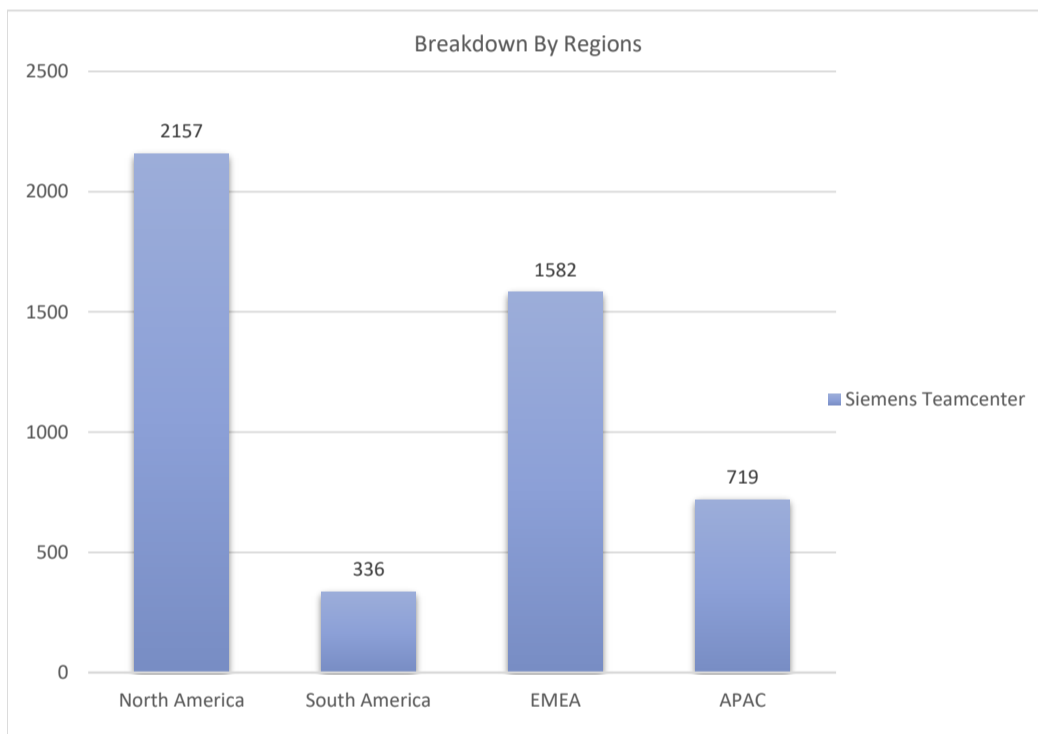

# Siemens Teamcenter

Active Customers  
**4,793**

Verified Contacts  
**36,687**

Current Market Size  
**\$29 Billion**

[Place Order](#)

[Request Call](#)