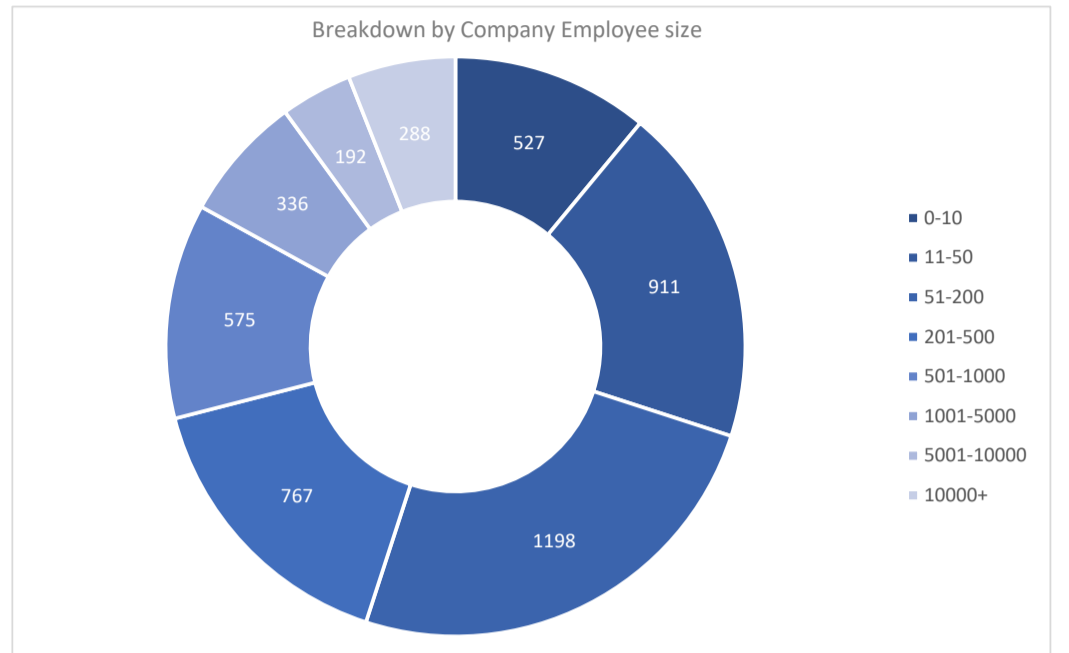

# Siemens Teamcenter

Active Customers  
**4,793**

Verified Contacts  
**36,687**

Current Market Size  
**\$29 Billion**

[Place Order](#)

[Request Call](#)