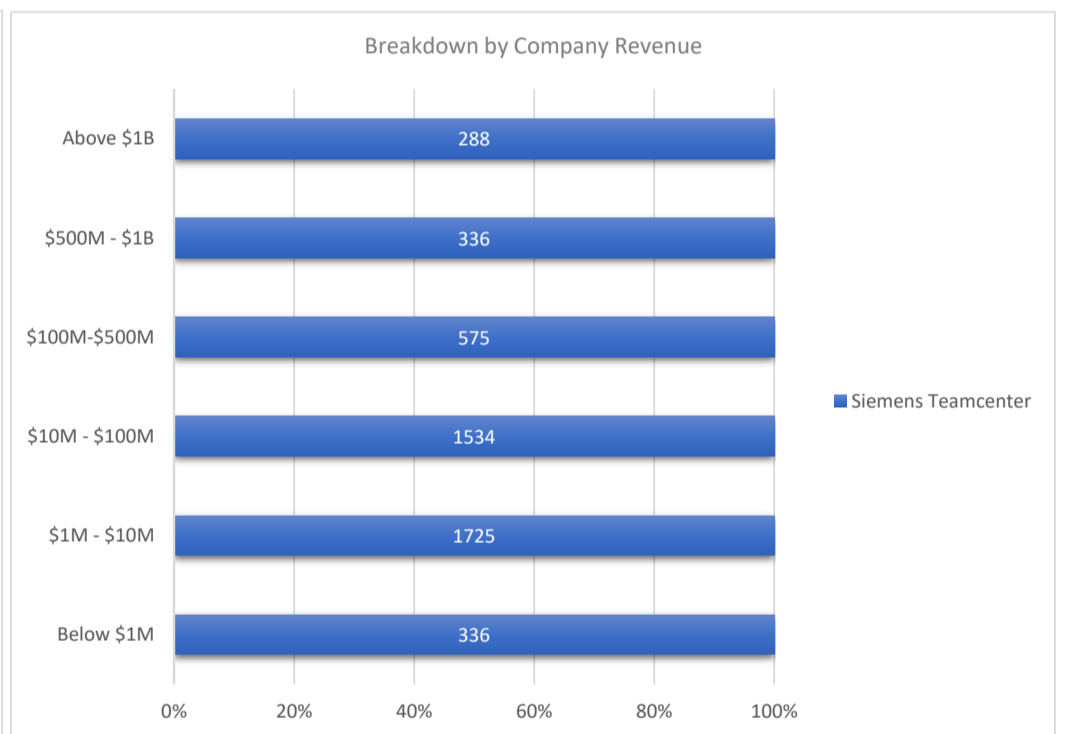

# Siemens Teamcenter

Active Customers  
**4,793**

Verified Contacts  
**36,687**

Current Market Size  
**\$29 Billion**

[Place Order](#)

[Request Call](#)