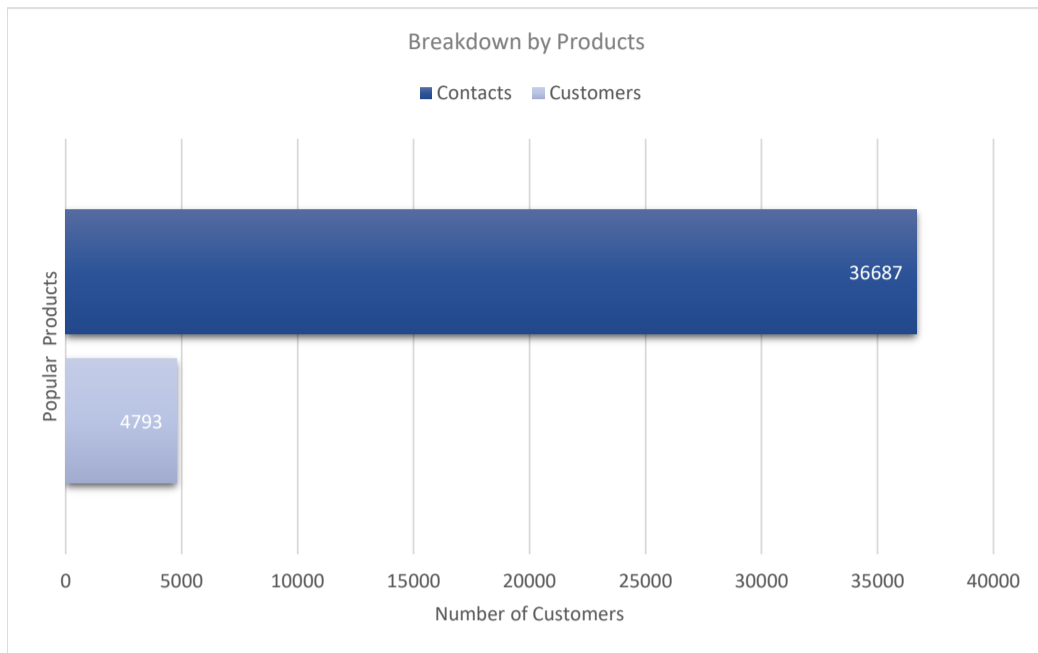

# Siemens Teamcenter

Active Customers  
**4,793**

Verified Contacts  
**36,687**

Current Market Size  
**\$29 Billion**

[Place Order](#)

[Request Call](#)