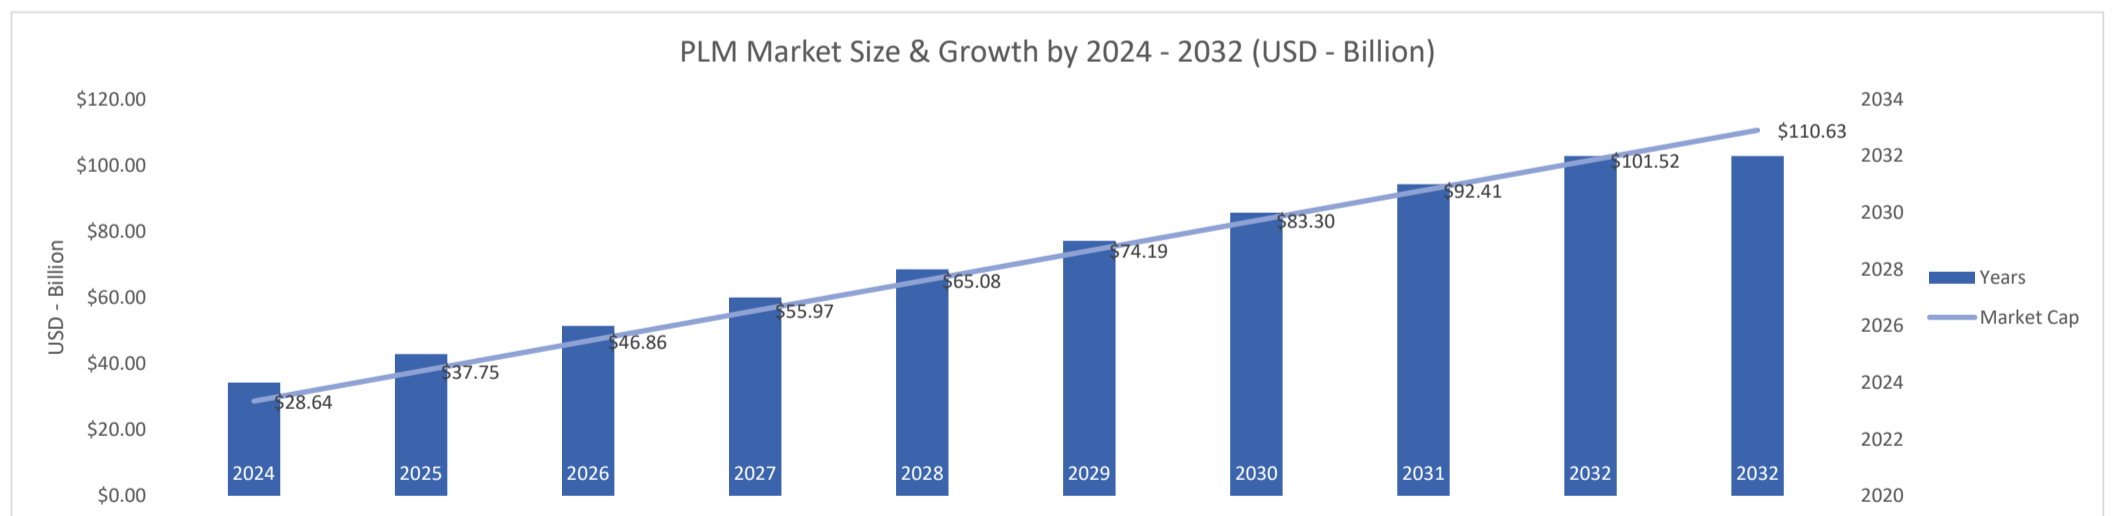

# Siemens Teamcenter

Active Customers  
**4,793**

Verified Contacts  
**36,687**

Current Market Size  
**\$29 Billion**

[Place Order](#)

[Request Call](#)