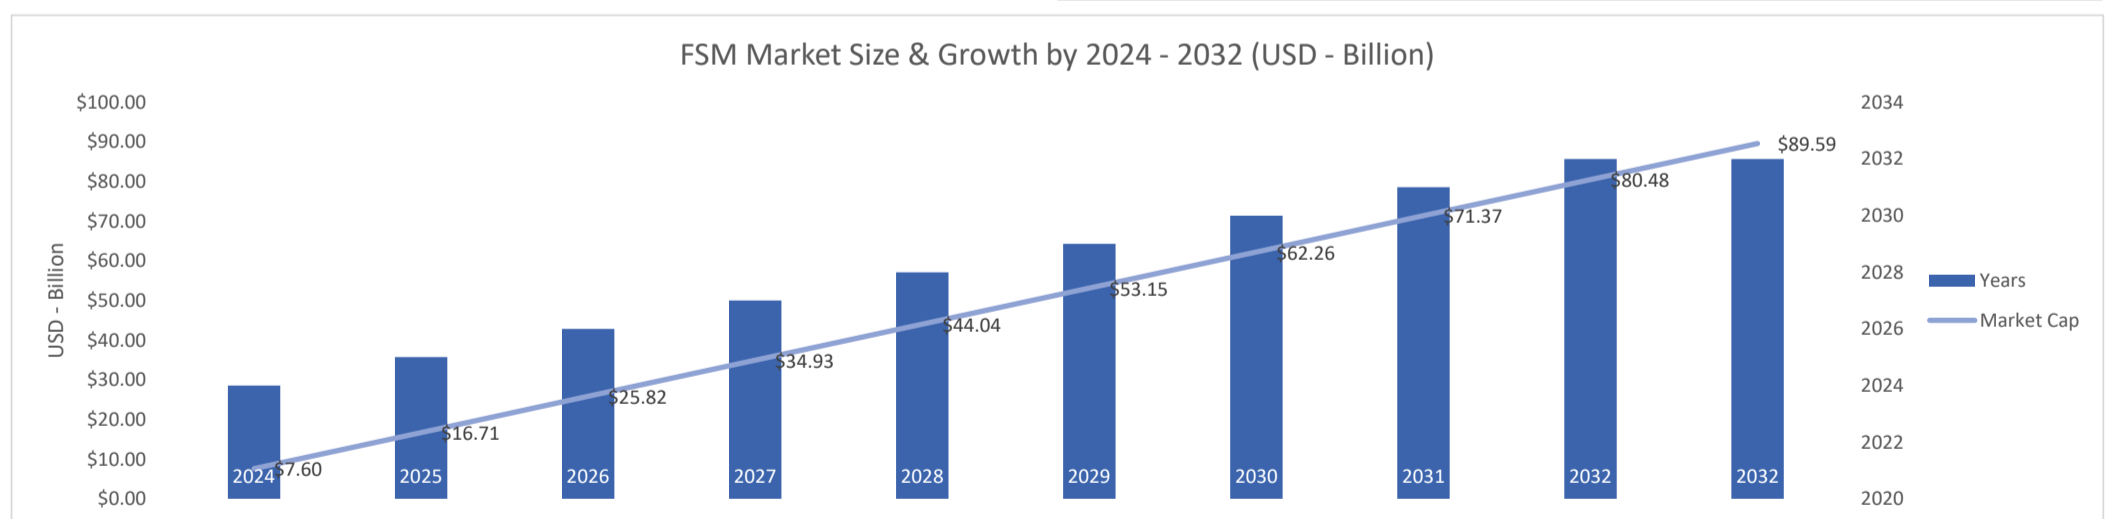

ServiceNow Field Service

Active Customers
398

Verified Contacts
3,046

Current Market Size
\$8 Billion

[Place Order](#)

[Request Call](#)