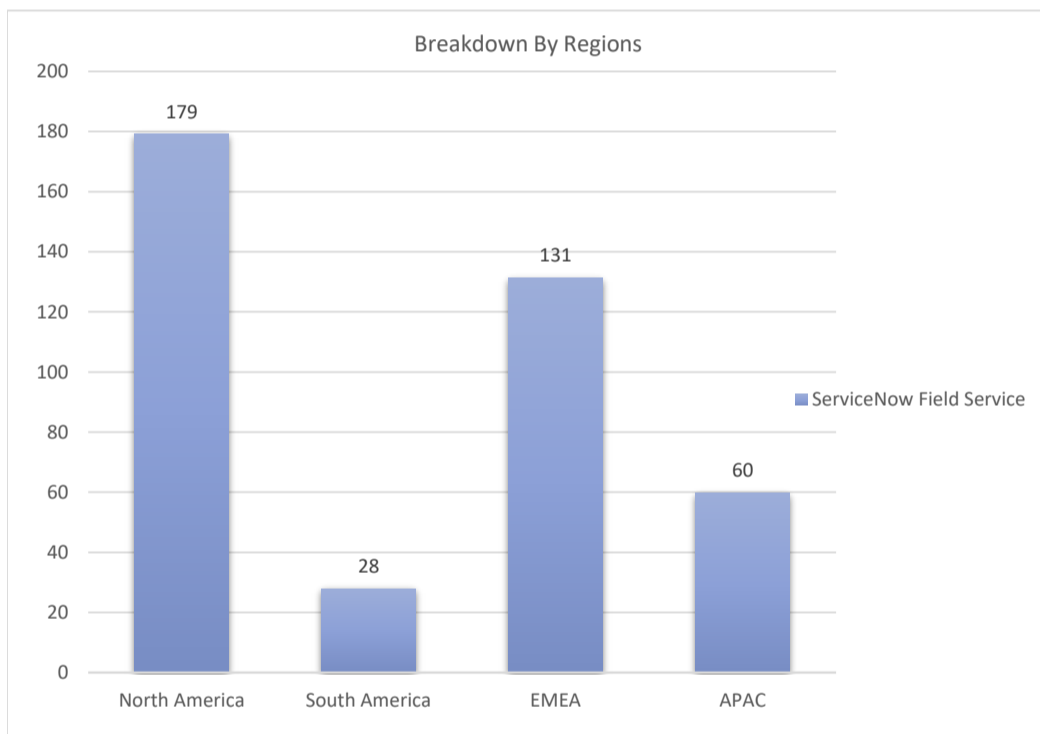

ServiceNow Field Service

Active Customers
398

Verified Contacts
3,046

Current Market Size
\$8 Billion

[Place Order](#)

[Request Call](#)