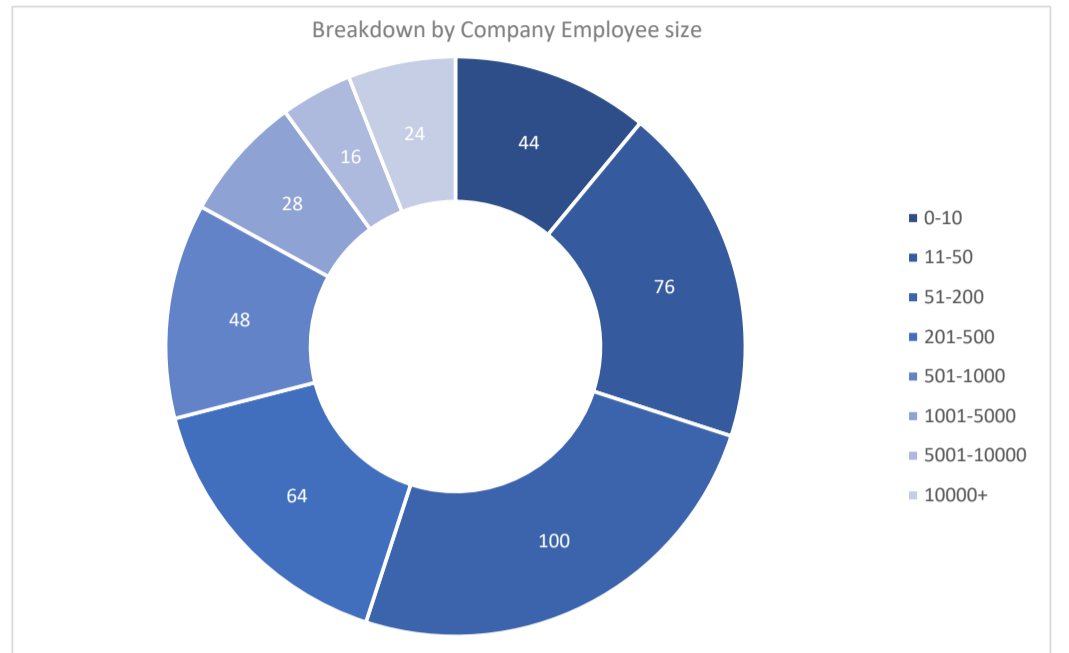

ServiceNow Field Service

Active Customers
398

Verified Contacts
3,046

Current Market Size
\$8 Billion

[Place Order](#)

[Request Call](#)