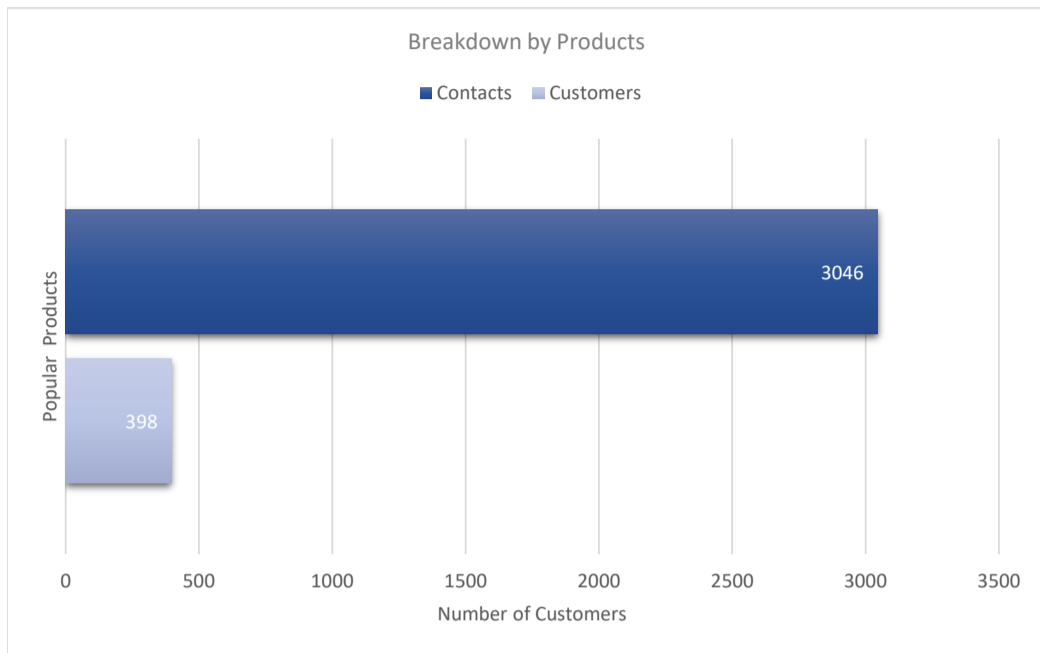

ServiceNow Field Service

Active Customers
398

Verified Contacts
3,046

Current Market Size
\$8 Billion

[Place Order](#)

[Request Call](#)