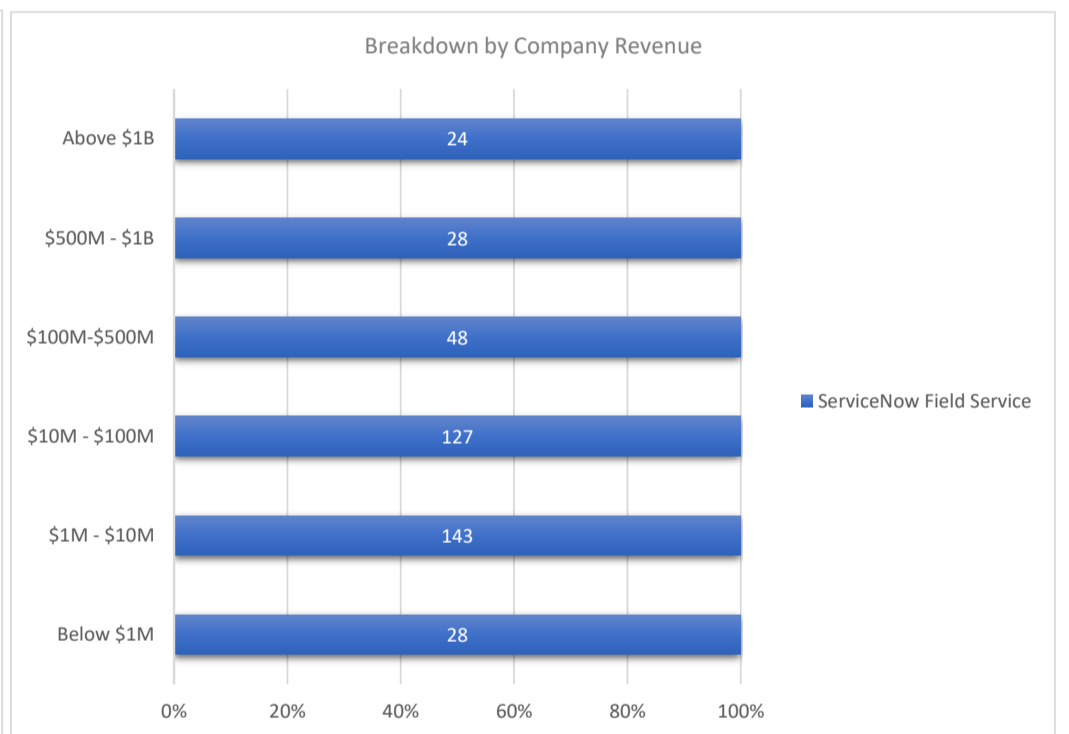

ServiceNow Field Service

Active Customers
398

Verified Contacts
3,046

Current Market Size
\$8 Billion

[Place Order](#)

[Request Call](#)