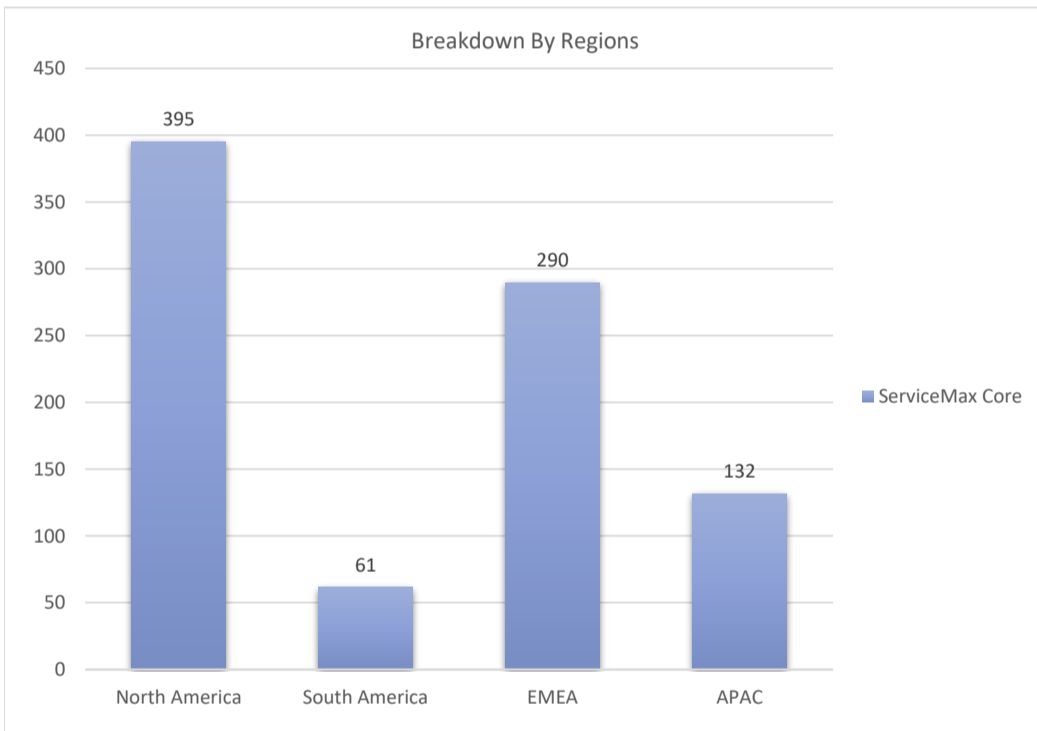

# ServiceMax Core

Active Customers  
**878**

Verified Contacts  
**6,720**

Current Market Size  
**\$8 Billion**

[Place Order](#)

[Request Call](#)