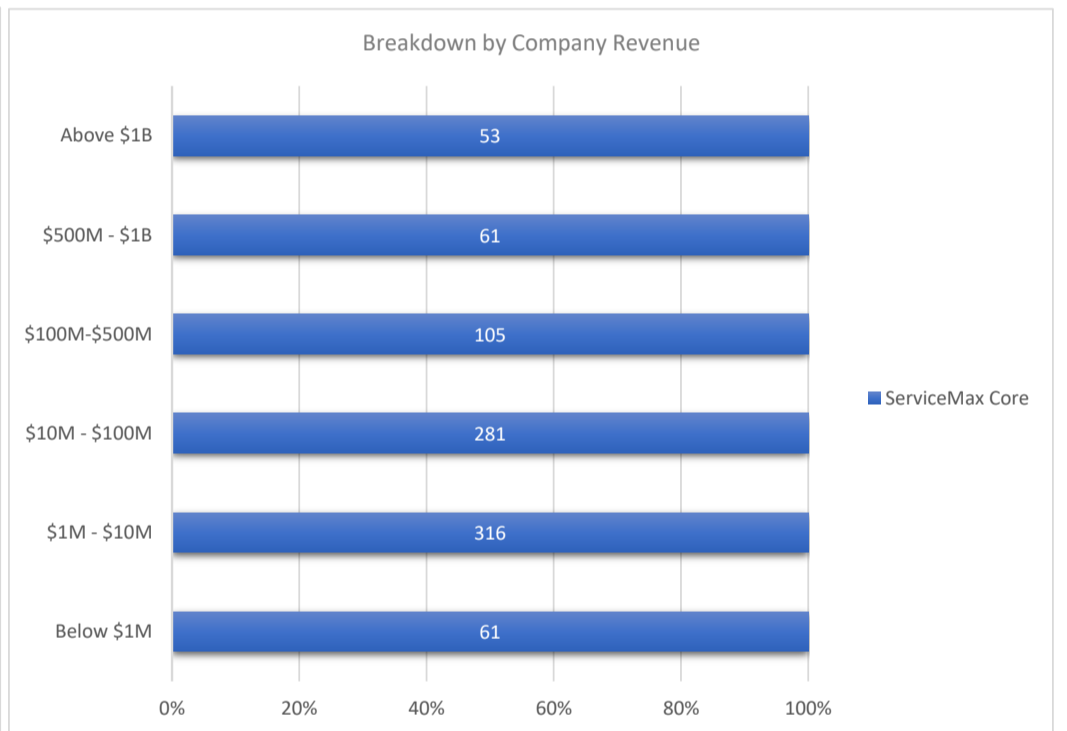

# ServiceMax Core

Active Customers  
**878**

Verified Contacts  
**6,720**

Current Market Size  
**\$8 Billion**

[Place Order](#)

[Request Call](#)