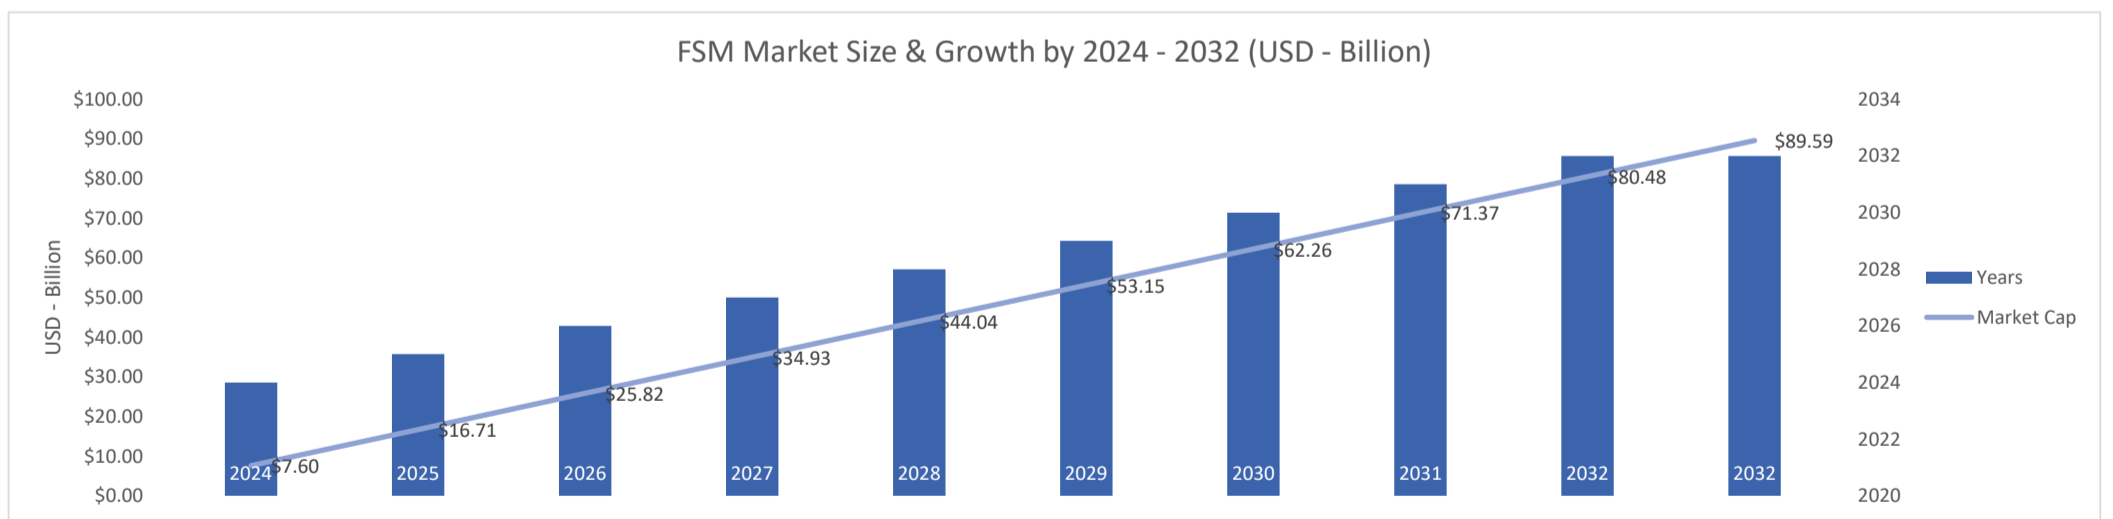

# ServiceMax Core

Active Customers  
**878**

Verified Contacts  
**6,720**

Current Market Size  
**\$8 Billion**

[Place Order](#)

[Request Call](#)