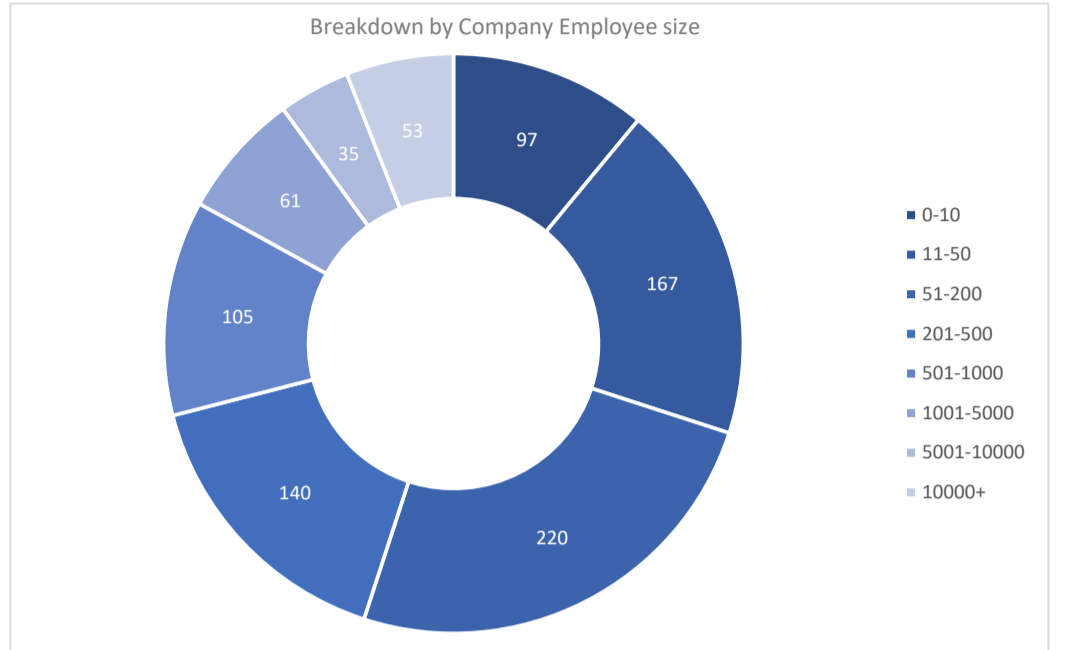

# ServiceMax Core

Active Customers  
**878**

Verified Contacts  
**6,720**

Current Market Size  
**\$8 Billion**

[Place Order](#)

[Request Call](#)