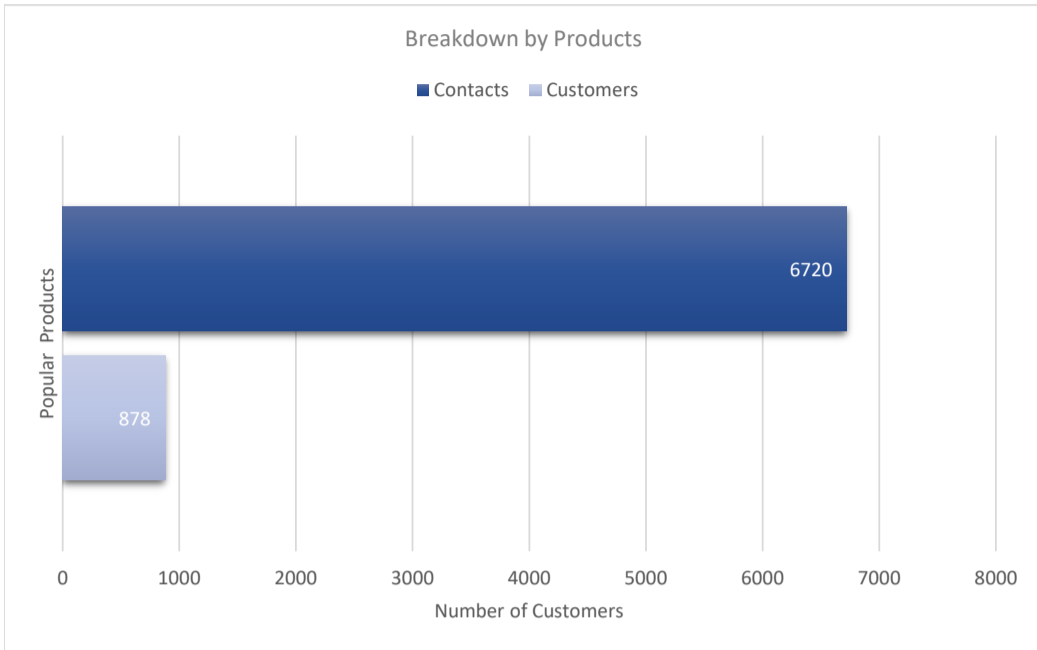

# ServiceMax Core

Active Customers  
**878**

Verified Contacts  
**6,720**

Current Market Size  
**\$8 Billion**

[Place Order](#)

[Request Call](#)