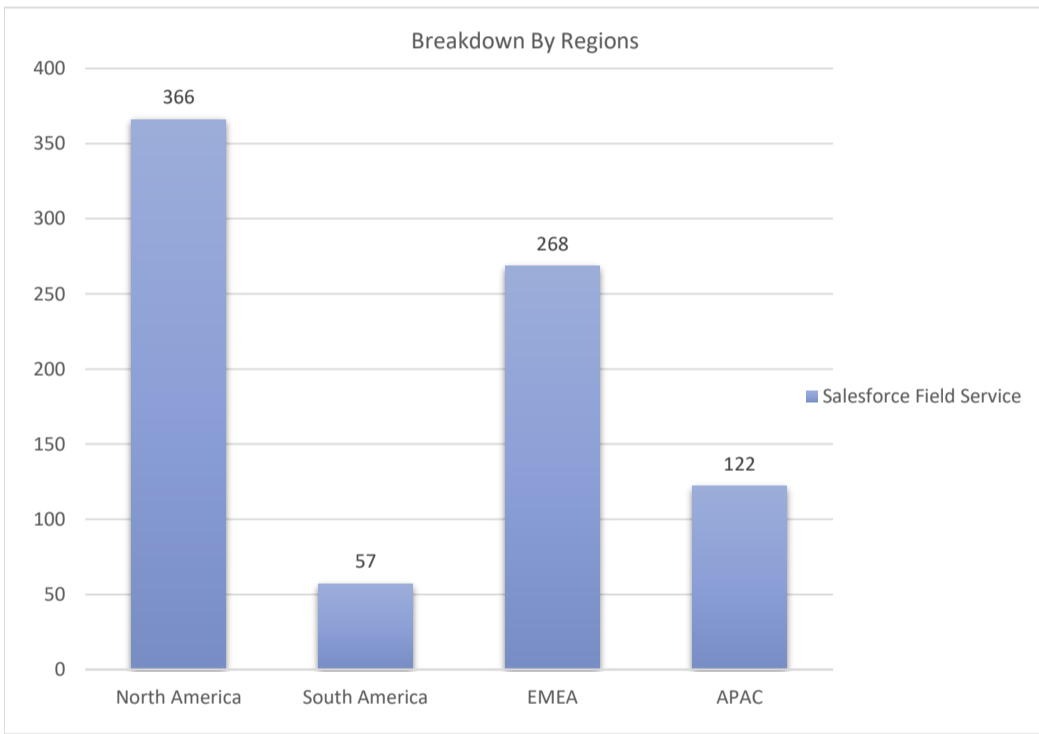

Salesforce Field Service

Active Customers
813

Verified Contacts
6,223

Current Market Size
\$8 Billion

Place Order

Request Call