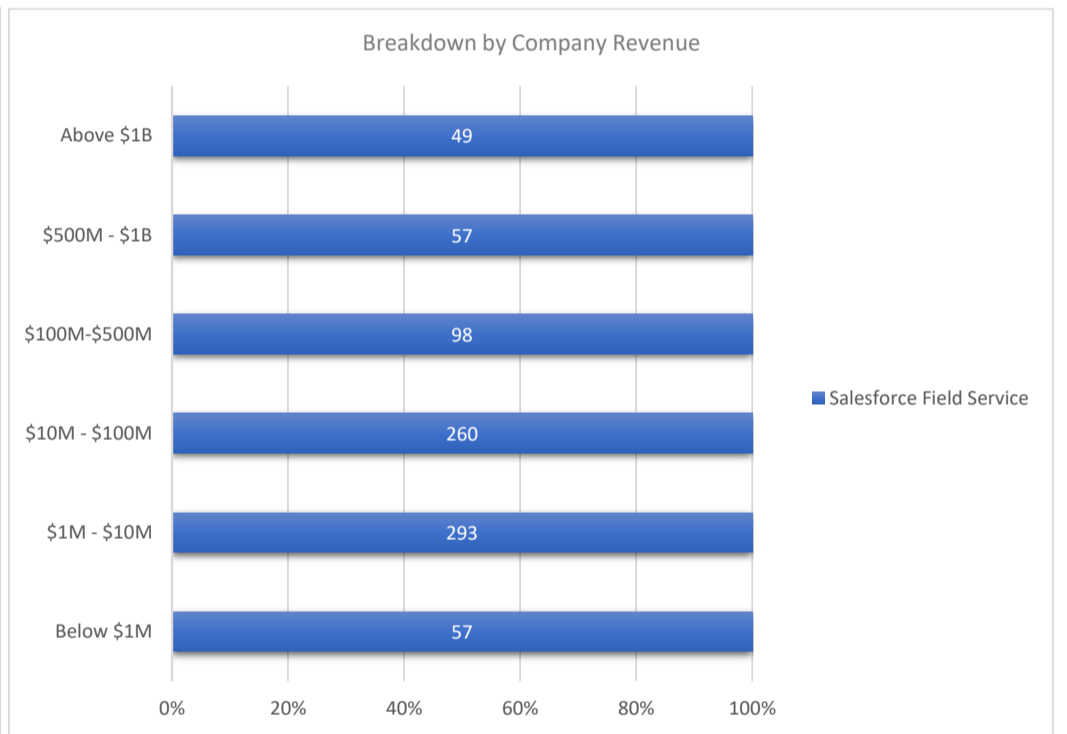

Salesforce Field Service

Active Customers
813

Verified Contacts
6,223

Current Market Size
\$8 Billion

Place Order

Request Call