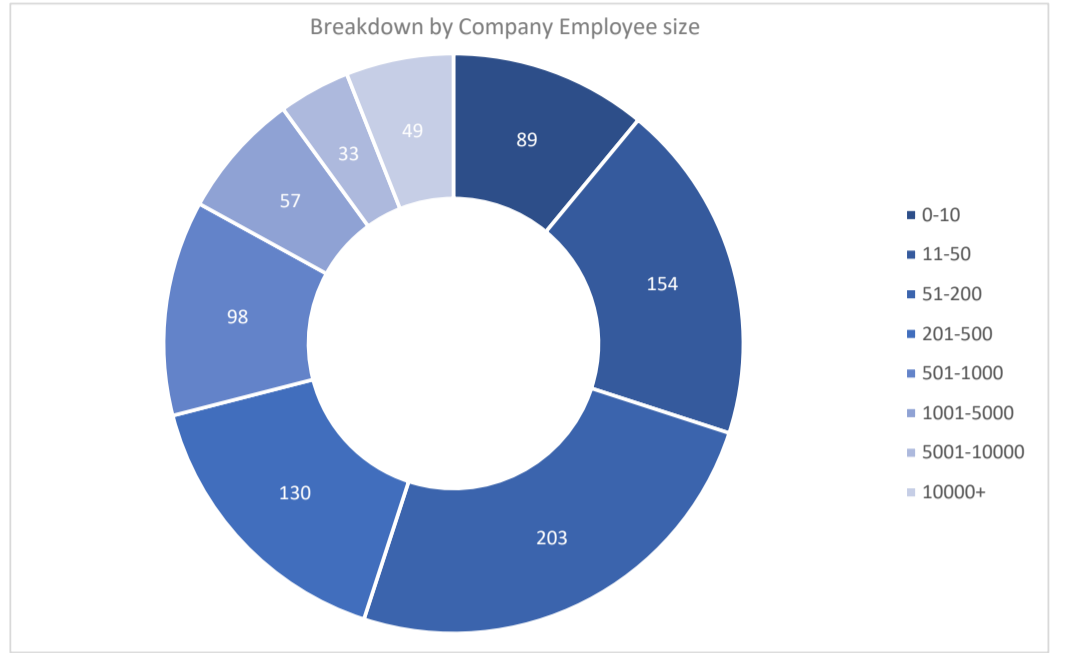

Salesforce Field Service

Active Customers
813

Verified Contacts
6,223

Current Market Size
\$8 Billion

Place Order

Request Call