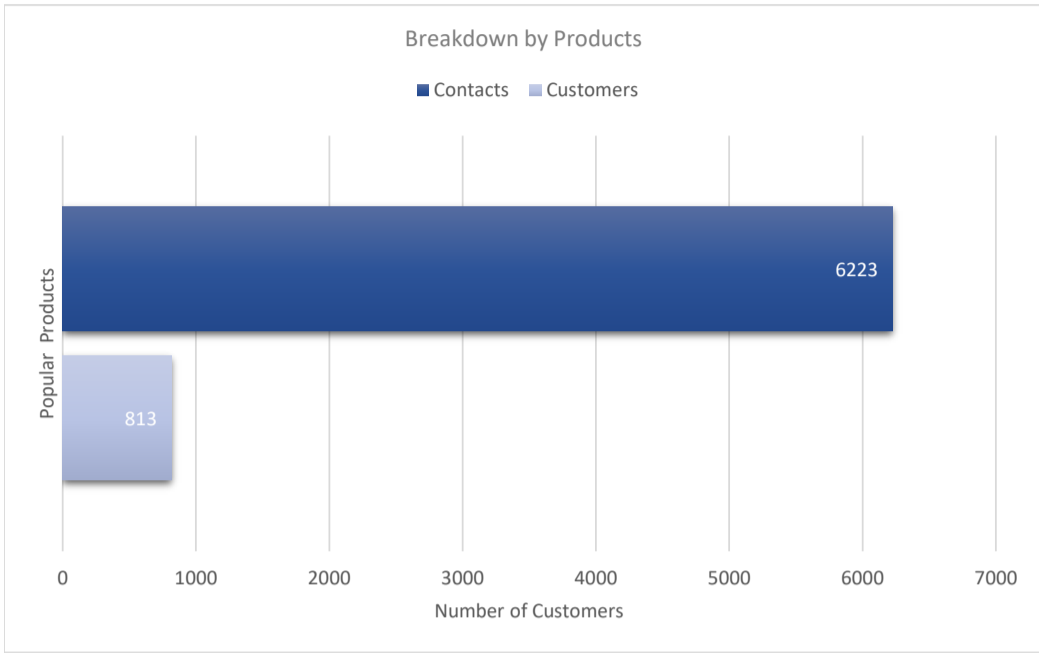

Salesforce Field Service

Active Customers
813

Verified Contacts
6,223

Current Market Size
\$8 Billion

Place Order

Request Call