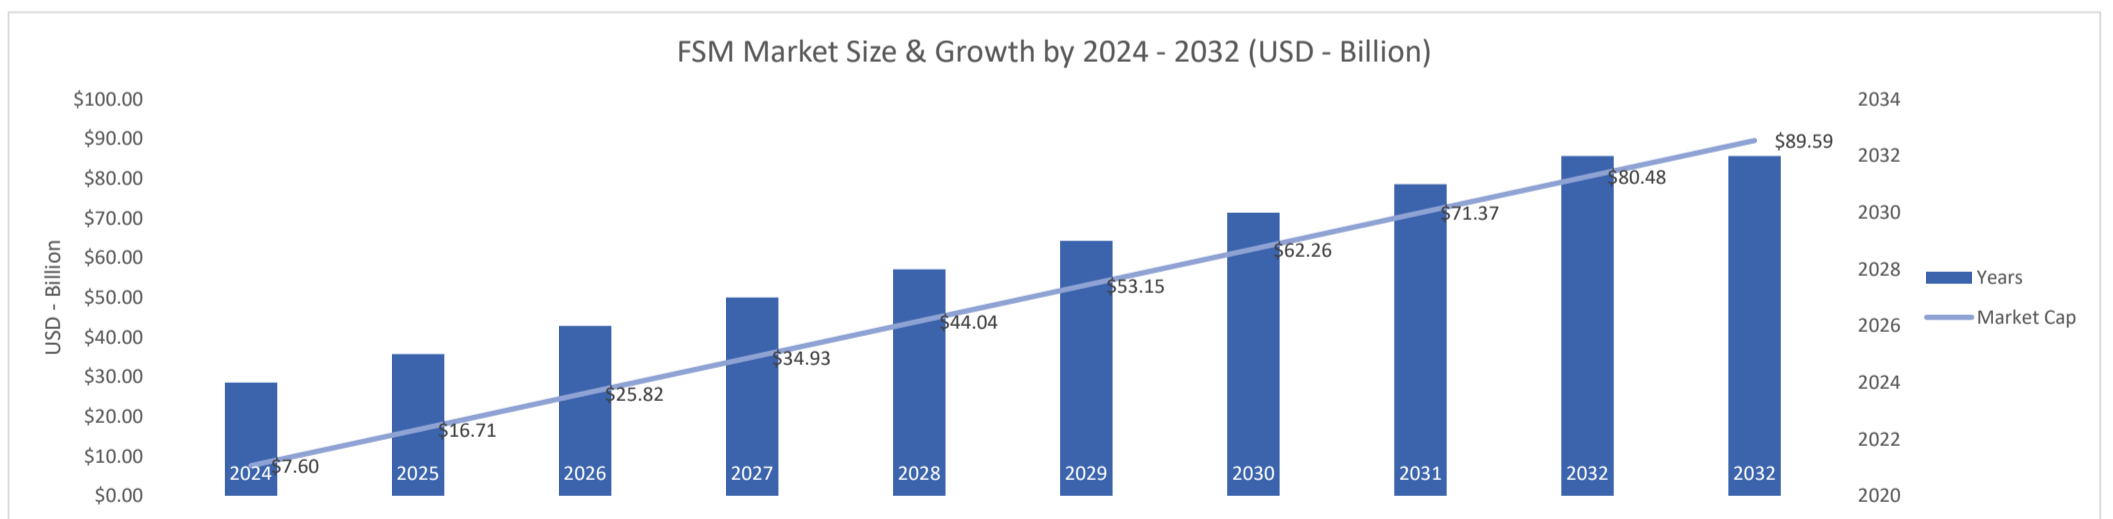

Salesforce Field Service

Active Customers
813

Verified Contacts
6,223

Current Market Size
\$8 Billion

Place Order

Request Call