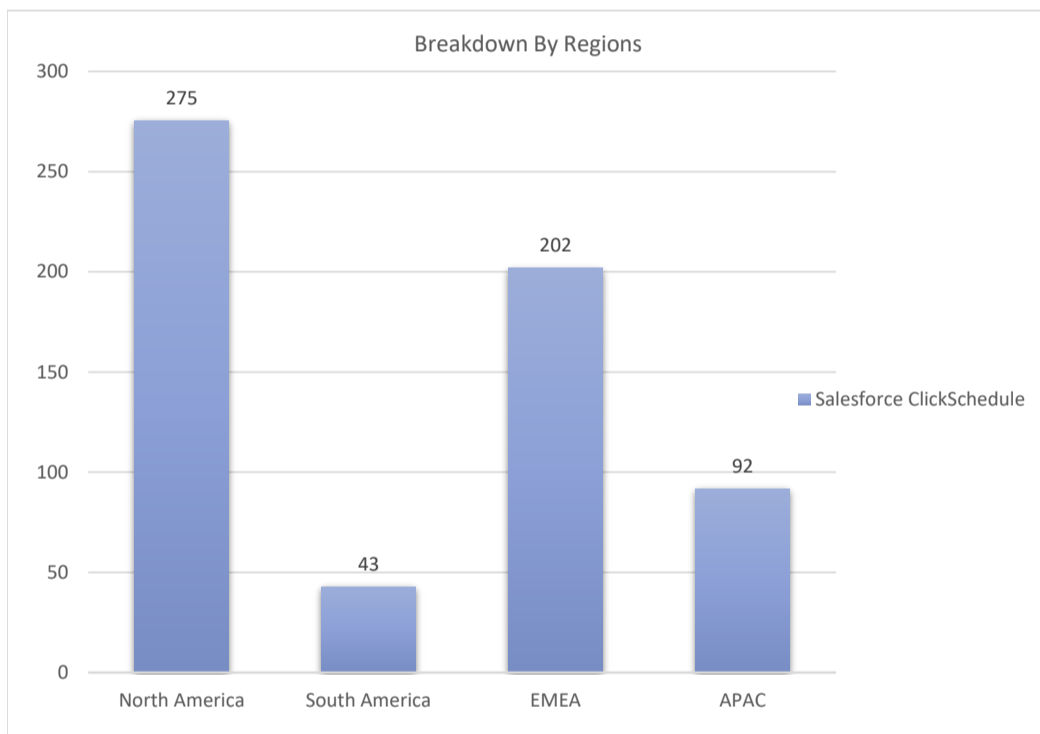

Salesforce ClickSchedule

Active Customers
612

Verified Contacts
4,684

Current Market Size
\$8 Billion

[Place Order](#)

[Request Call](#)