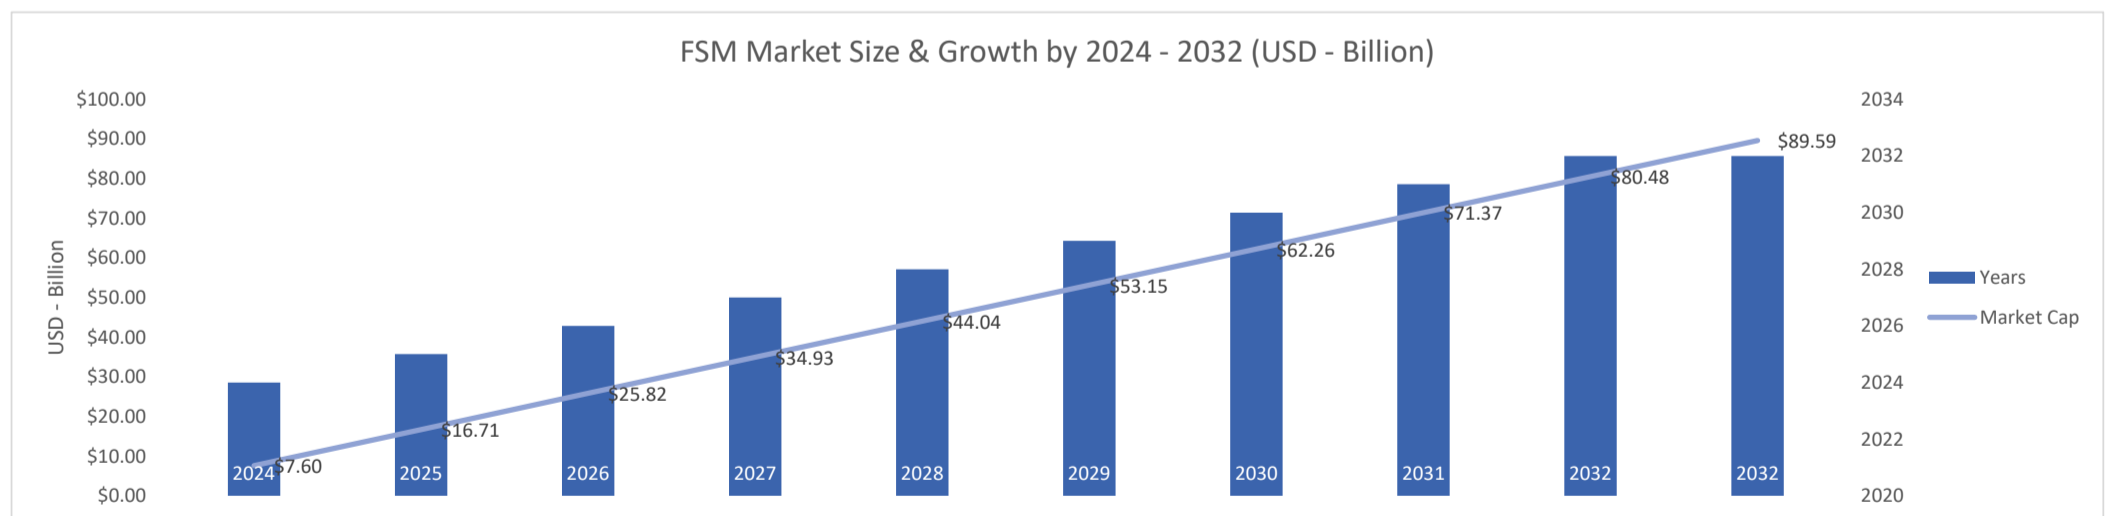

Salesforce ClickSchedule

Active Customers
612

Verified Contacts
4,684

Current Market Size
\$8 Billion

[Place Order](#)

[Request Call](#)