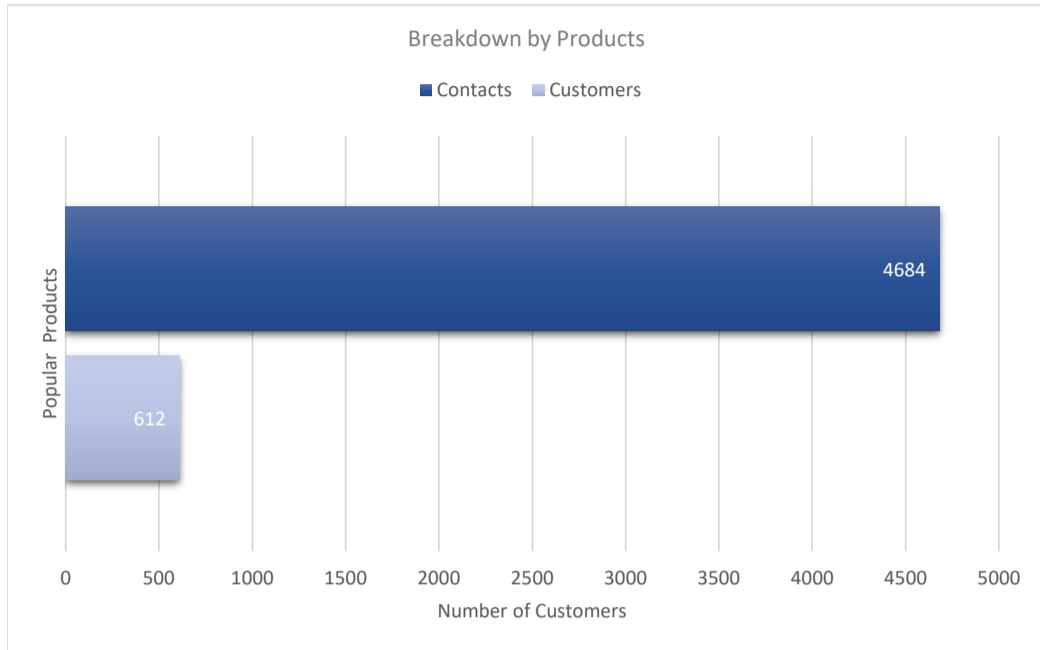

Salesforce ClickSchedule

Active Customers
612

Verified Contacts
4,684

Current Market Size
\$8 Billion

[Place Order](#)

[Request Call](#)