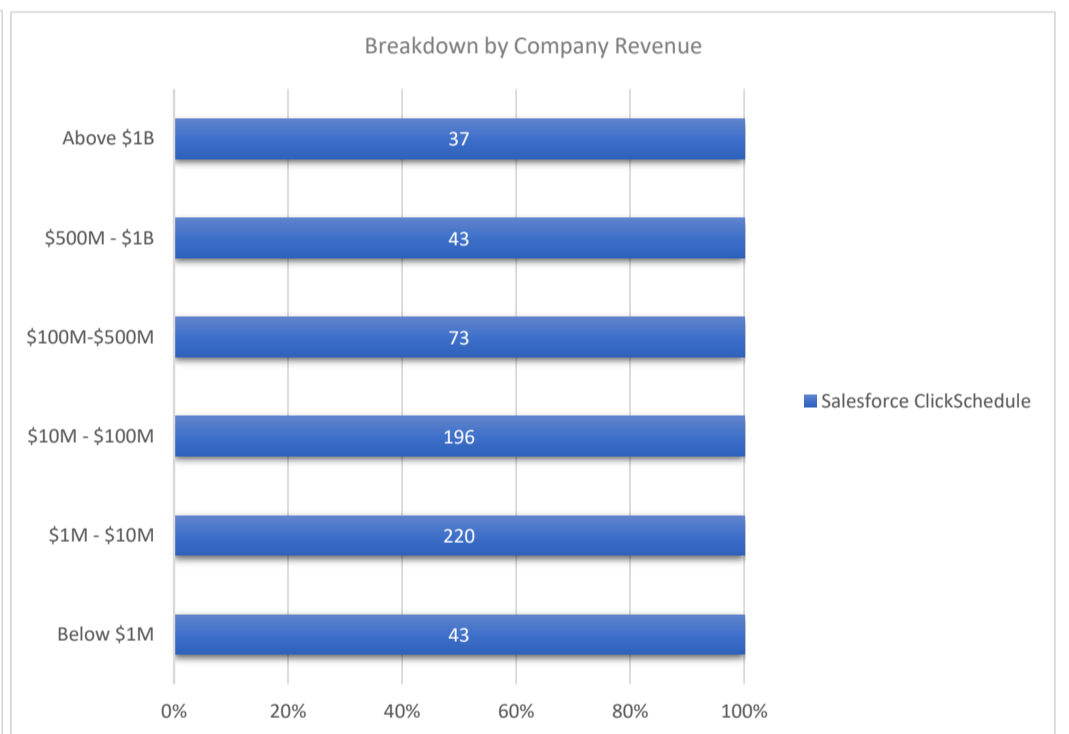

Salesforce ClickSchedule

Active Customers
612

Verified Contacts
4,684

Current Market Size
\$8 Billion

[Place Order](#)

[Request Call](#)