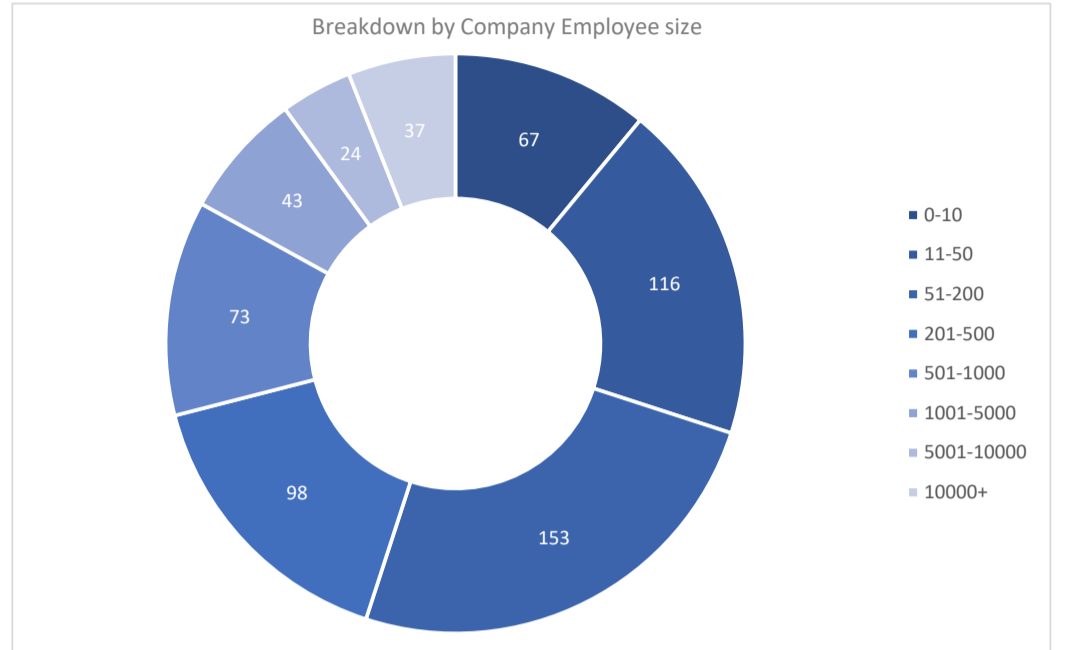

Salesforce ClickSchedule

Active Customers
612

Verified Contacts
4,684

Current Market Size
\$8 Billion

[Place Order](#)

[Request Call](#)