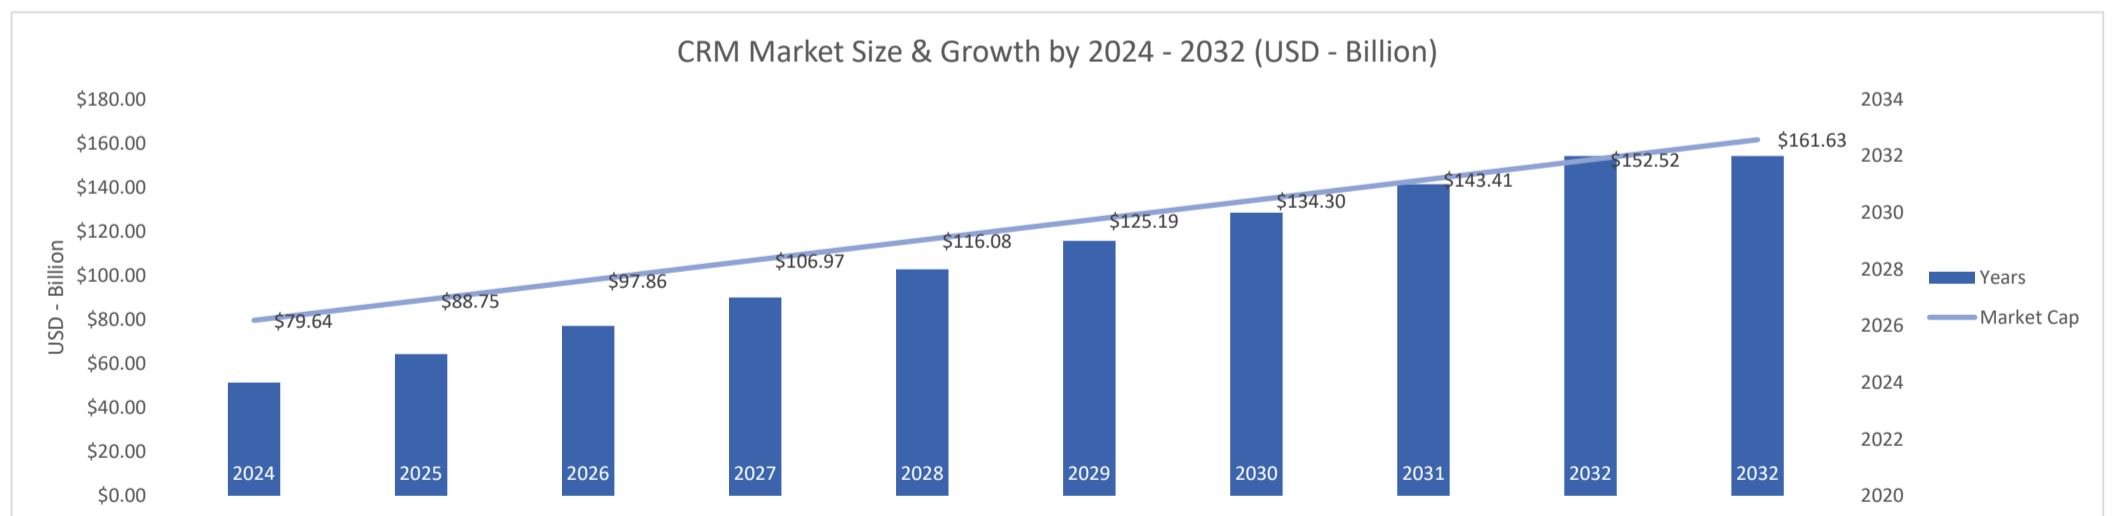

Salesforce CRM

Active Customers
168,317

Verified Contacts
1,101,333

Current Market Size
\$80 Billion

[Place Order](#)

[Request Call](#)