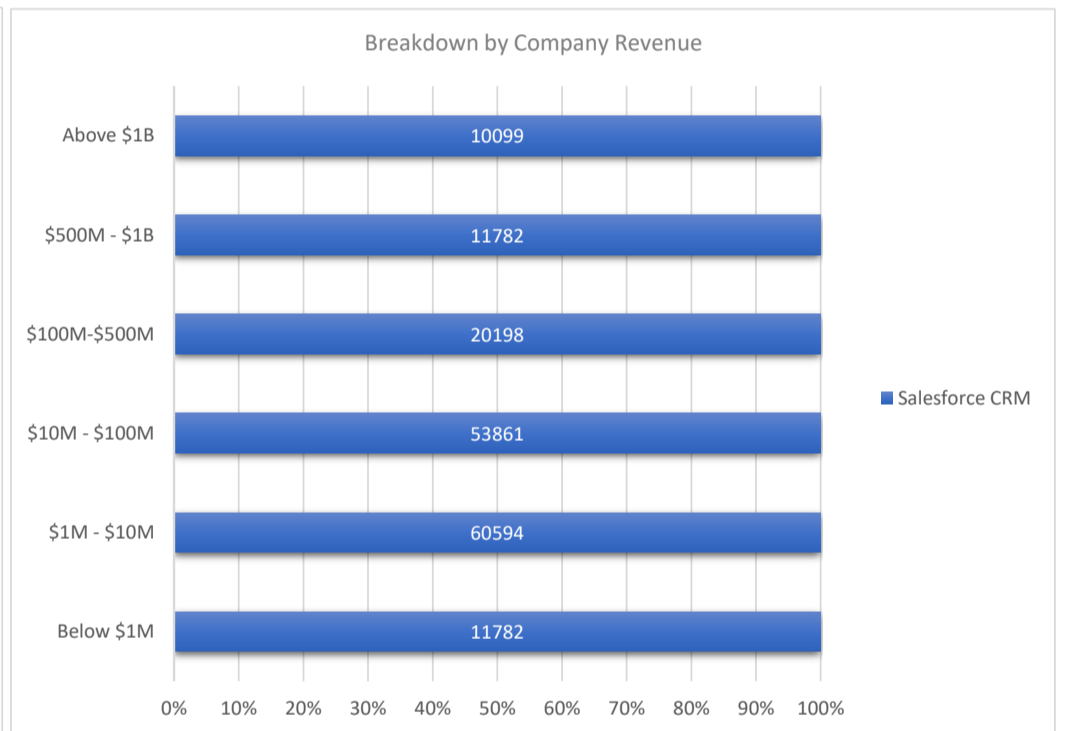

Salesforce CRM

Active Customers
168,317

Verified Contacts
1,101,333

Current Market Size
\$80 Billion

[Place Order](#)

[Request Call](#)