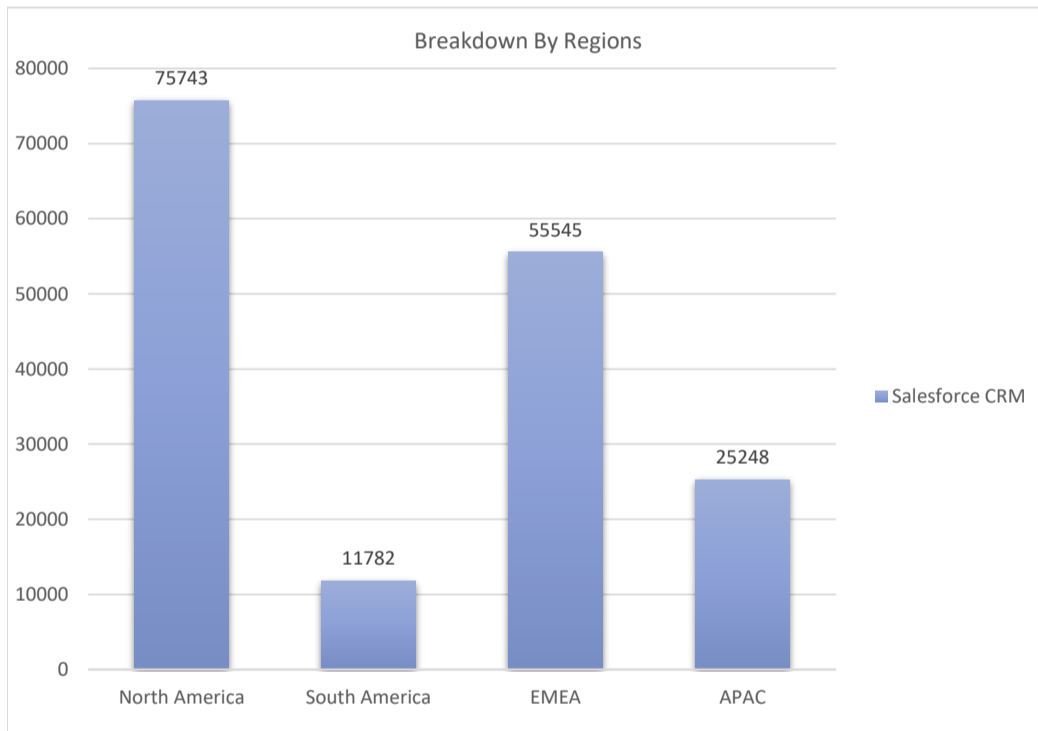

Salesforce CRM

Active Customers
168,317

Verified Contacts
1,101,333

Current Market Size
\$80 Billion

[Place Order](#)

[Request Call](#)