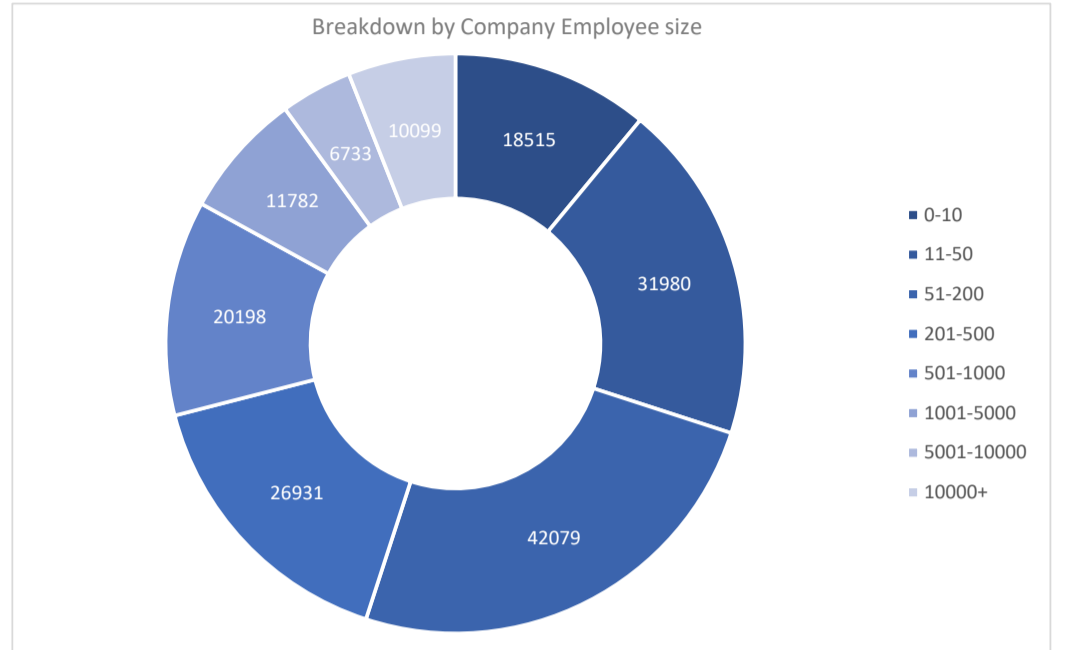

Salesforce CRM

Active Customers
168,317

Verified Contacts
1,101,333

Current Market Size
\$80 Billion

[Place Order](#)

[Request Call](#)