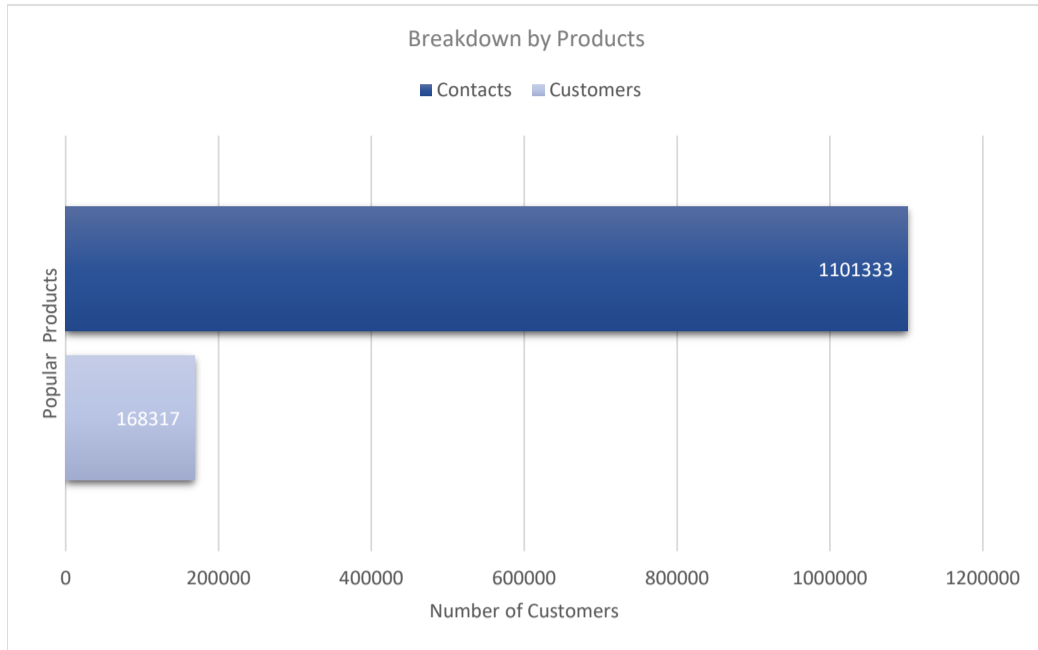

Salesforce CRM

Active Customers
168,317

Verified Contacts
1,101,333

Current Market Size
\$80 Billion

[Place Order](#)

[Request Call](#)