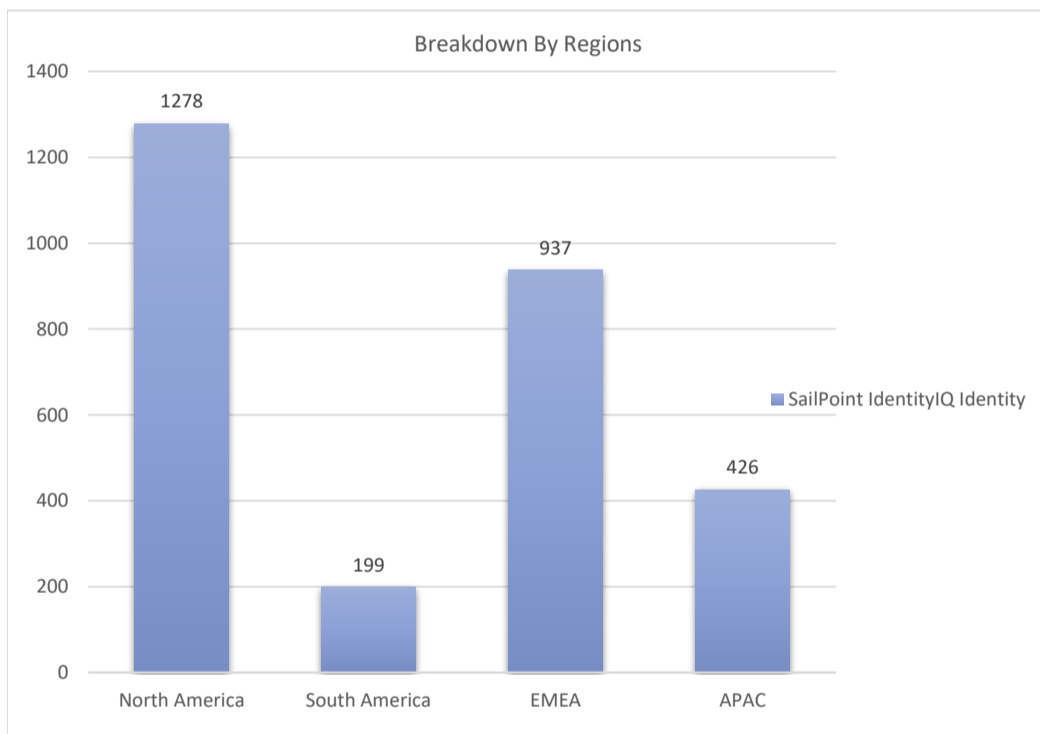

SailPoint IdentityIQ Identity

Active Customers
2,839

Verified Contacts
21,731

Current Market Size
\$21 Billion

[Place Order](#)

[Request Call](#)