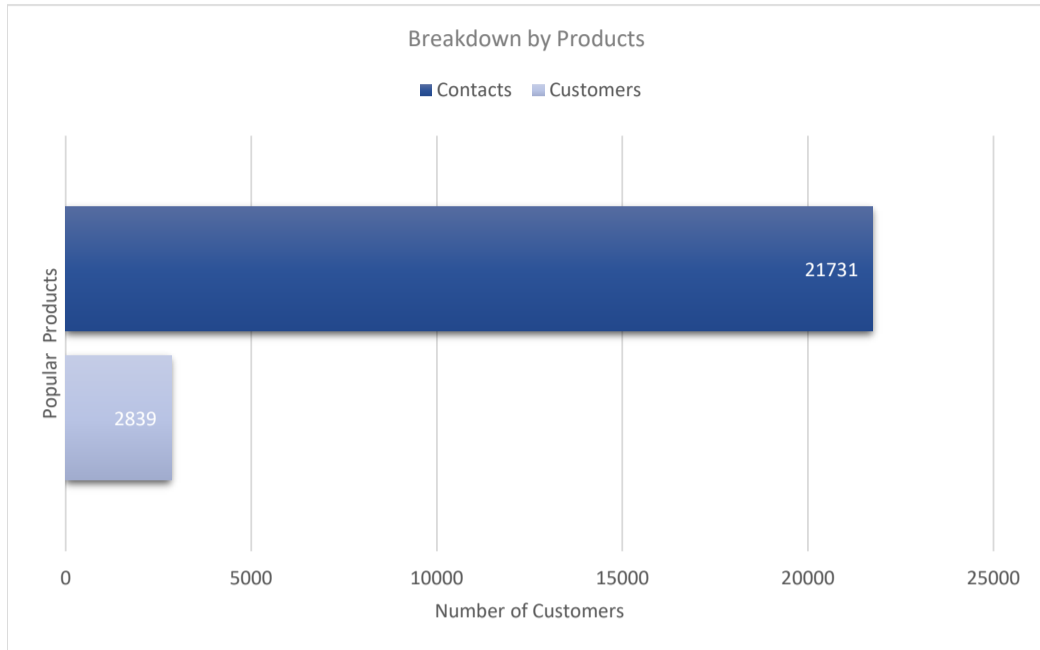

SailPoint IdentityIQ Identity

Active Customers
2,839

Verified Contacts
21,731

Current Market Size
\$21 Billion

[Place Order](#)

[Request Call](#)