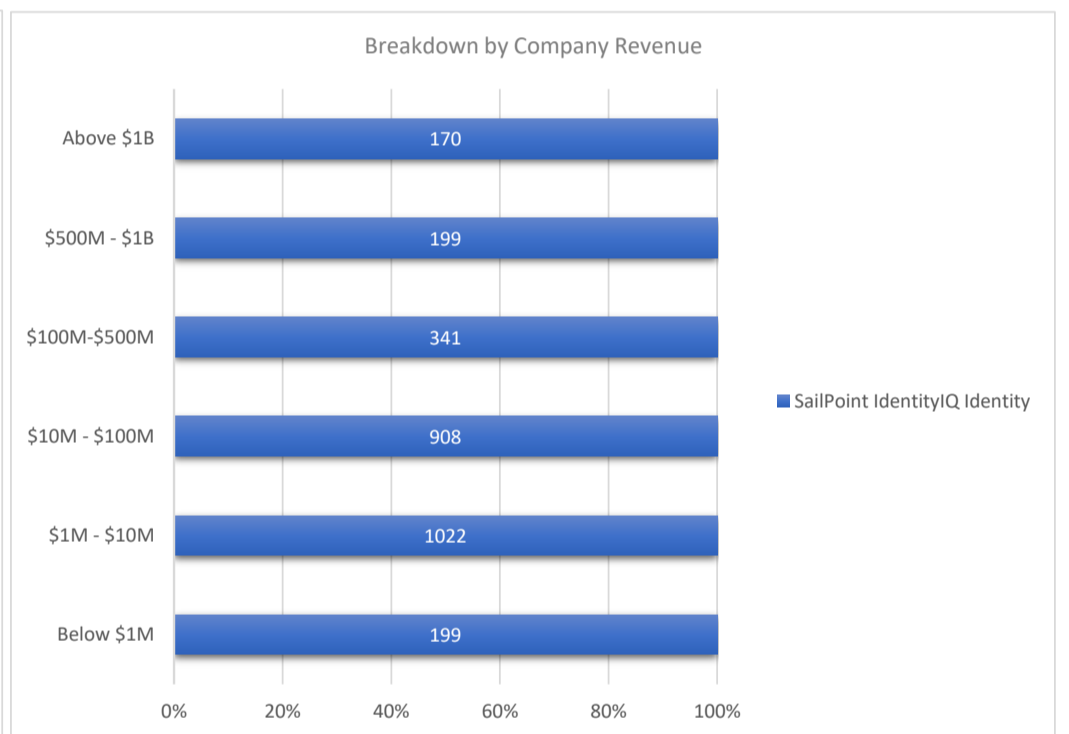

SailPoint IdentityIQ Identity

Active Customers
2,839

Verified Contacts
21,731

Current Market Size
\$21 Billion

[Place Order](#)

[Request Call](#)