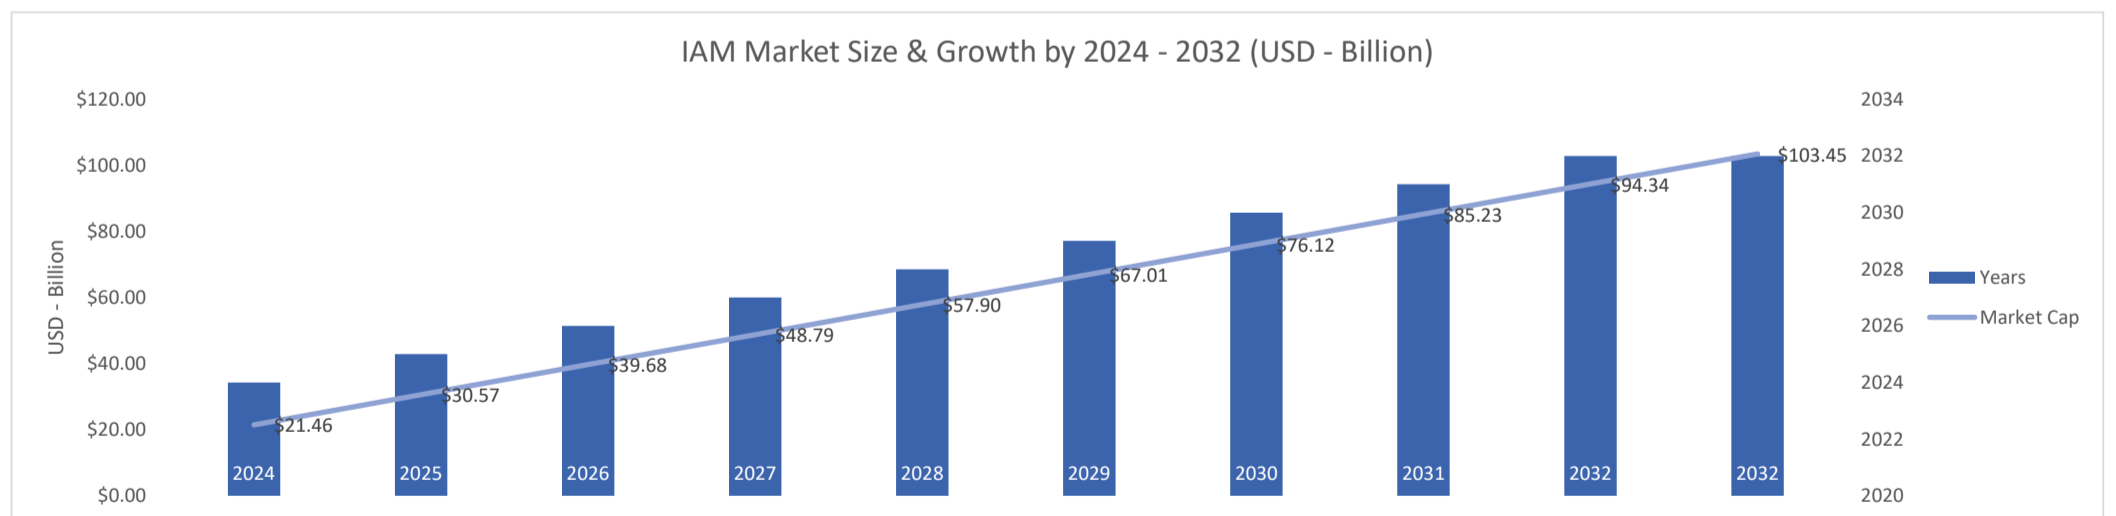

SailPoint IdentityIQ Identity

Active Customers
2,839

Verified Contacts
21,731

Current Market Size
\$21 Billion

[Place Order](#)

[Request Call](#)