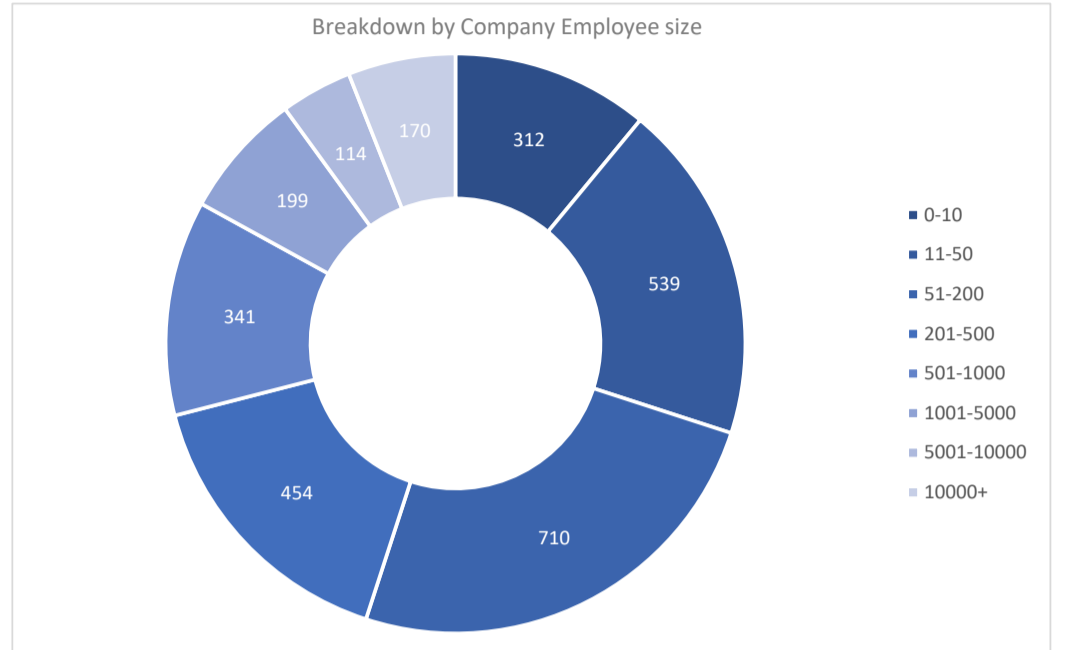

SailPoint IdentityIQ Identity

Active Customers
2,839

Verified Contacts
21,731

Current Market Size
\$21 Billion

[Place Order](#)

[Request Call](#)