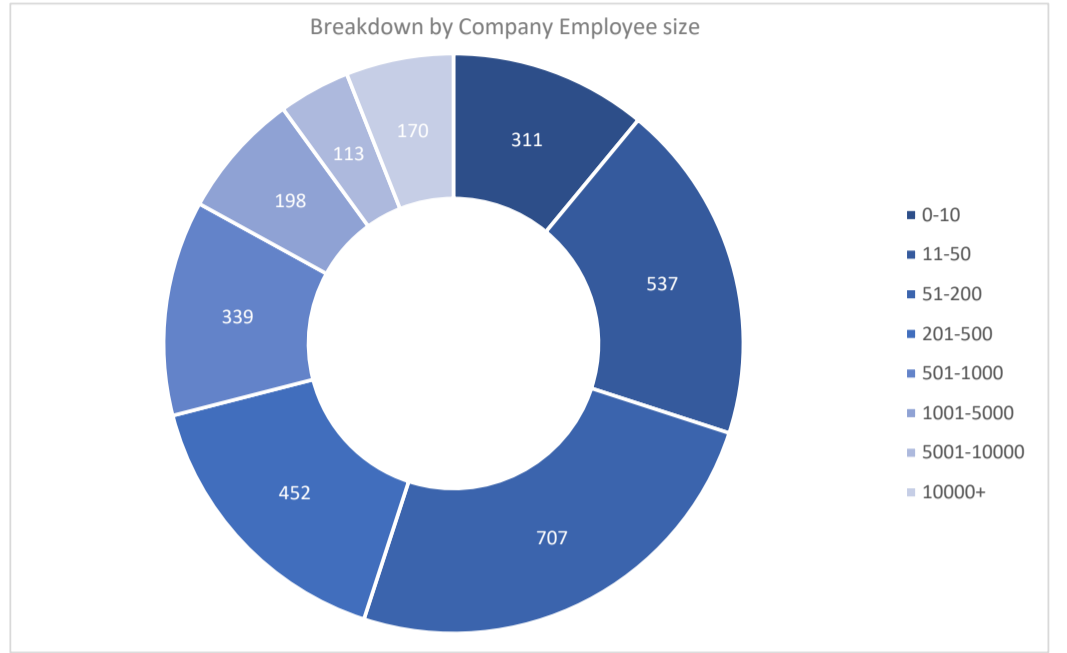

SAP PLM

Active Customers
2,827

Verified Contacts
21,639

Current Market Size
\$29 Billion

[Place Order](#)

[Request Call](#)