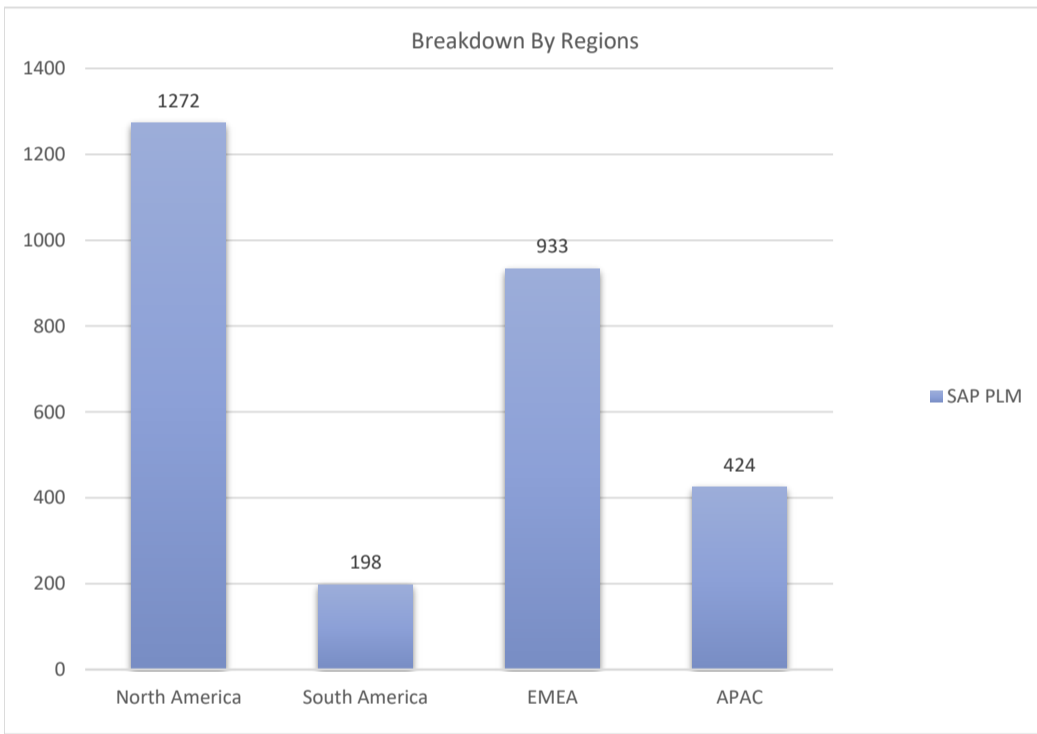

SAP PLM

Active Customers
2,827

Verified Contacts
21,639

Current Market Size
\$29 Billion

[Place Order](#)

[Request Call](#)