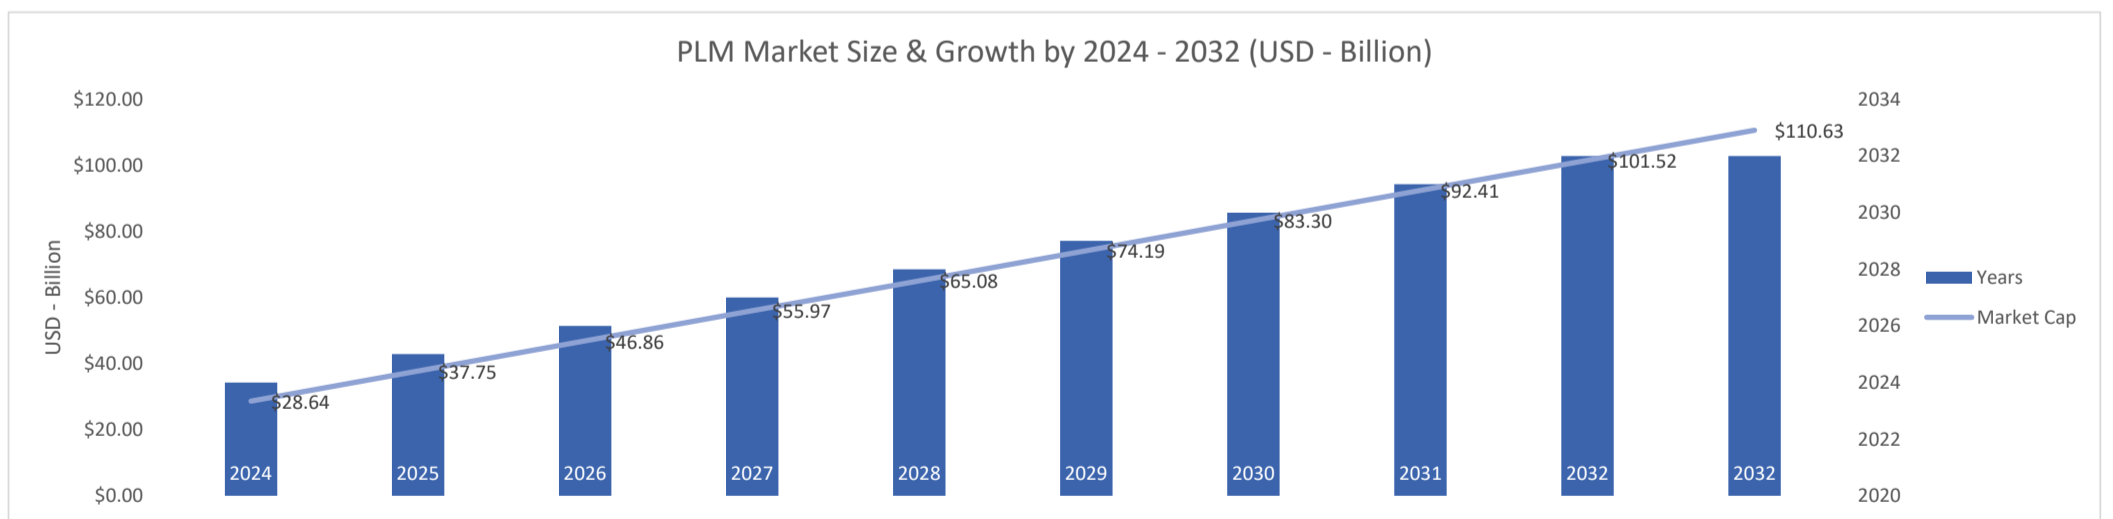

SAP PLM

Active Customers
2,827

Verified Contacts
21,639

Current Market Size
\$29 Billion

[Place Order](#)

[Request Call](#)