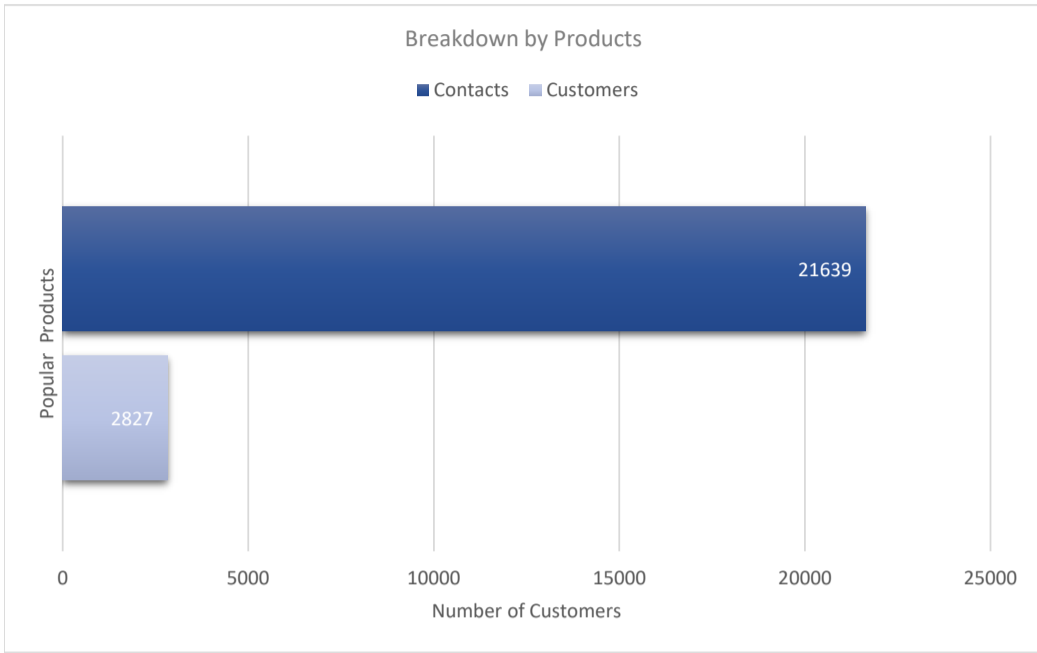

SAP PLM

Active Customers
2,827

Verified Contacts
21,639

Current Market Size
\$29 Billion

[Place Order](#)

[Request Call](#)