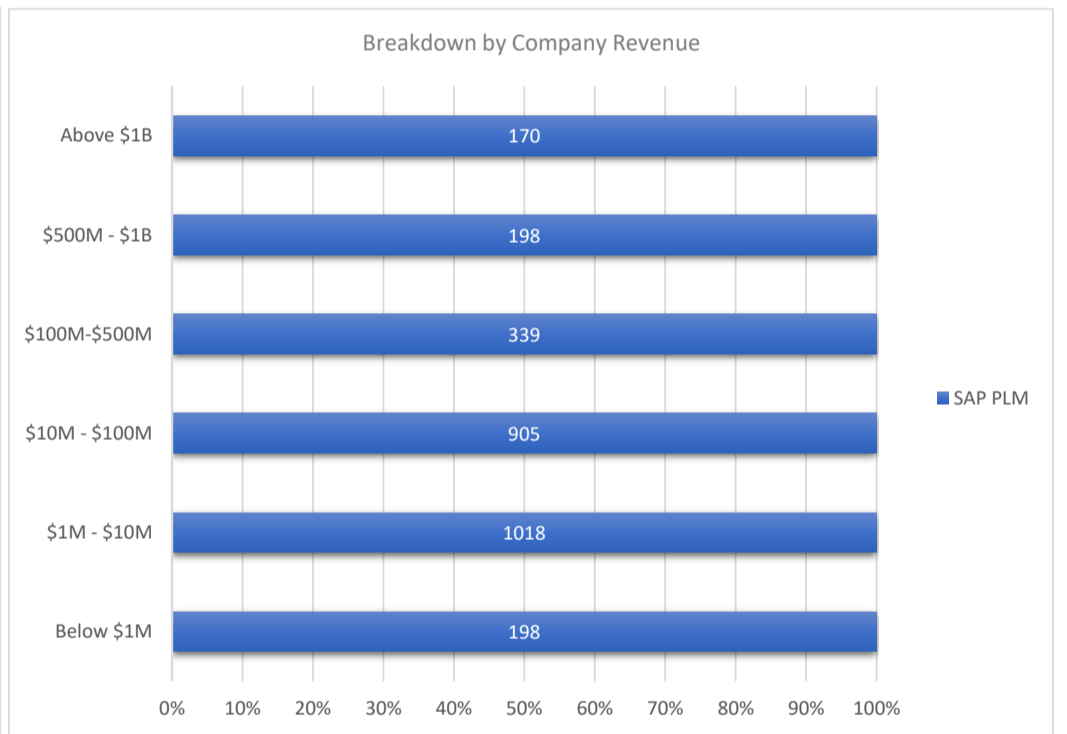

SAP PLM

Active Customers
2,827

Verified Contacts
21,639

Current Market Size
\$29 Billion

[Place Order](#)

[Request Call](#)