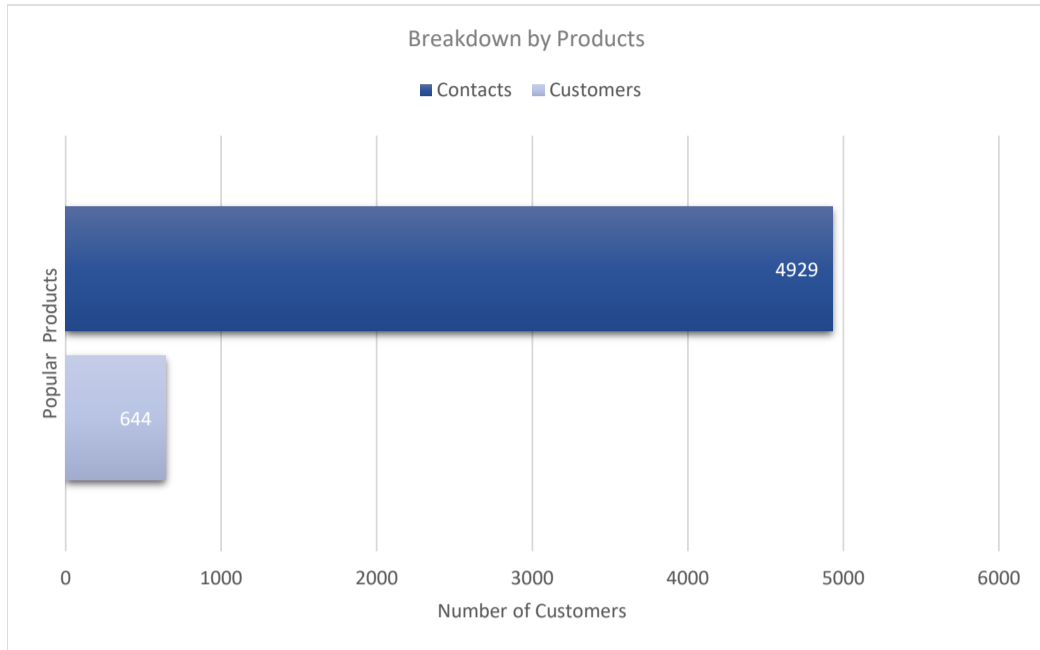

# SAP Field Service

Active Customers  
**644**

Verified Contacts  
**4,929**

Current Market Size  
**\$8 Billion**

[Place Order](#)

[Request Call](#)