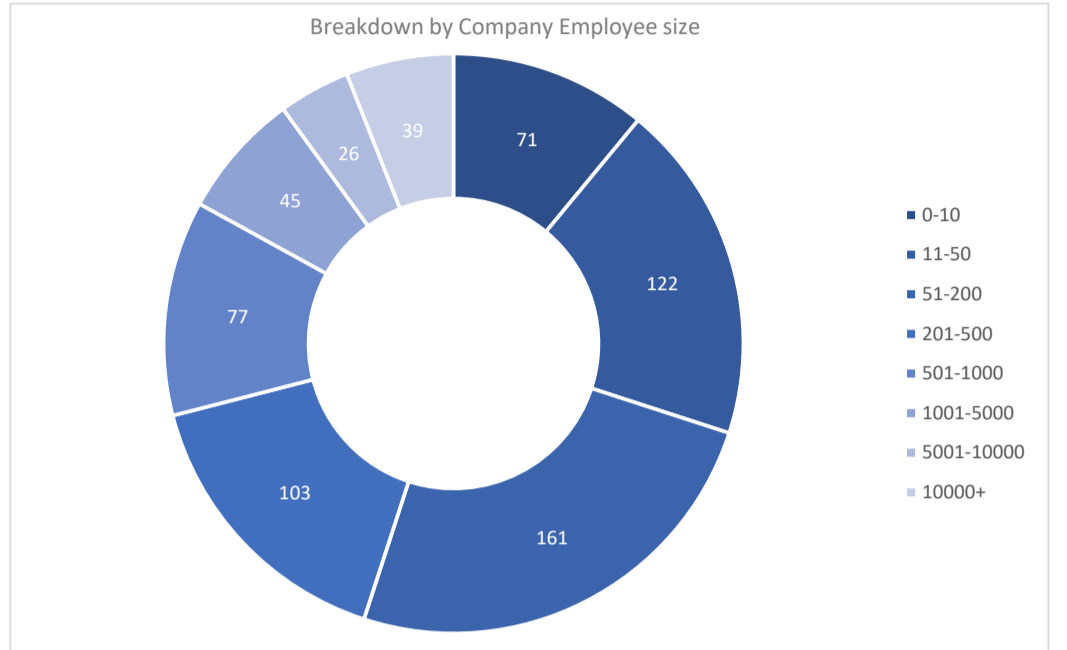

# SAP Field Service

Active Customers  
**644**

Verified Contacts  
**4,929**

Current Market Size  
**\$8 Billion**

[Place Order](#)

[Request Call](#)