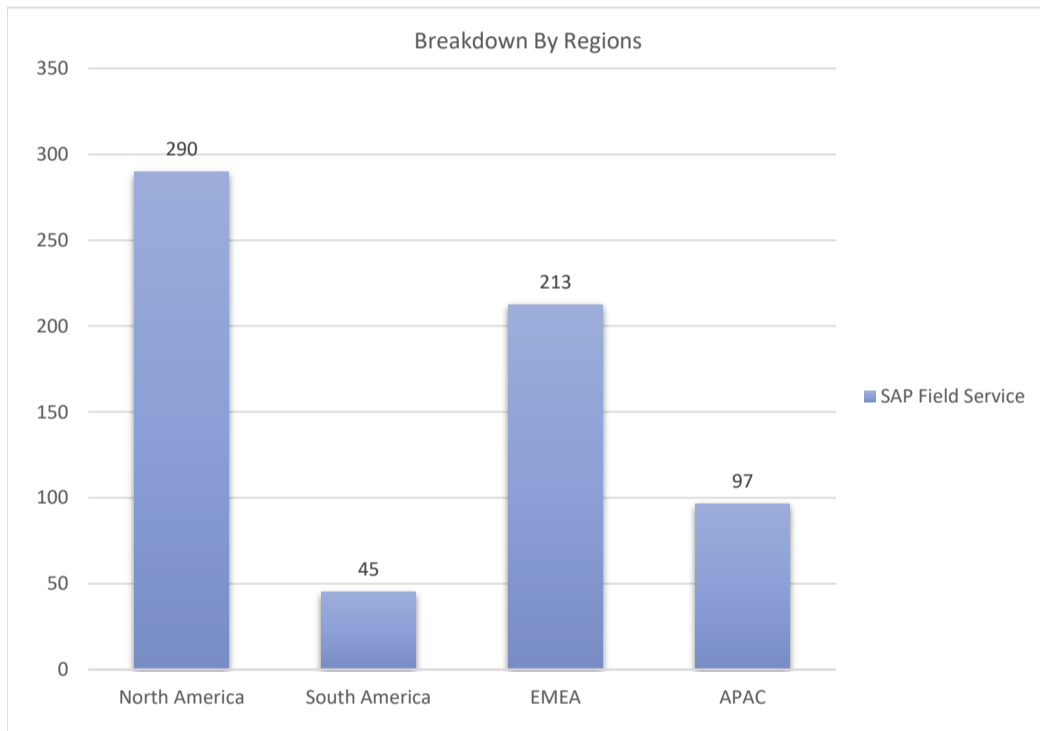

# SAP Field Service

Active Customers  
**644**

Verified Contacts  
**4,929**

Current Market Size  
**\$8 Billion**

[Place Order](#)

[Request Call](#)