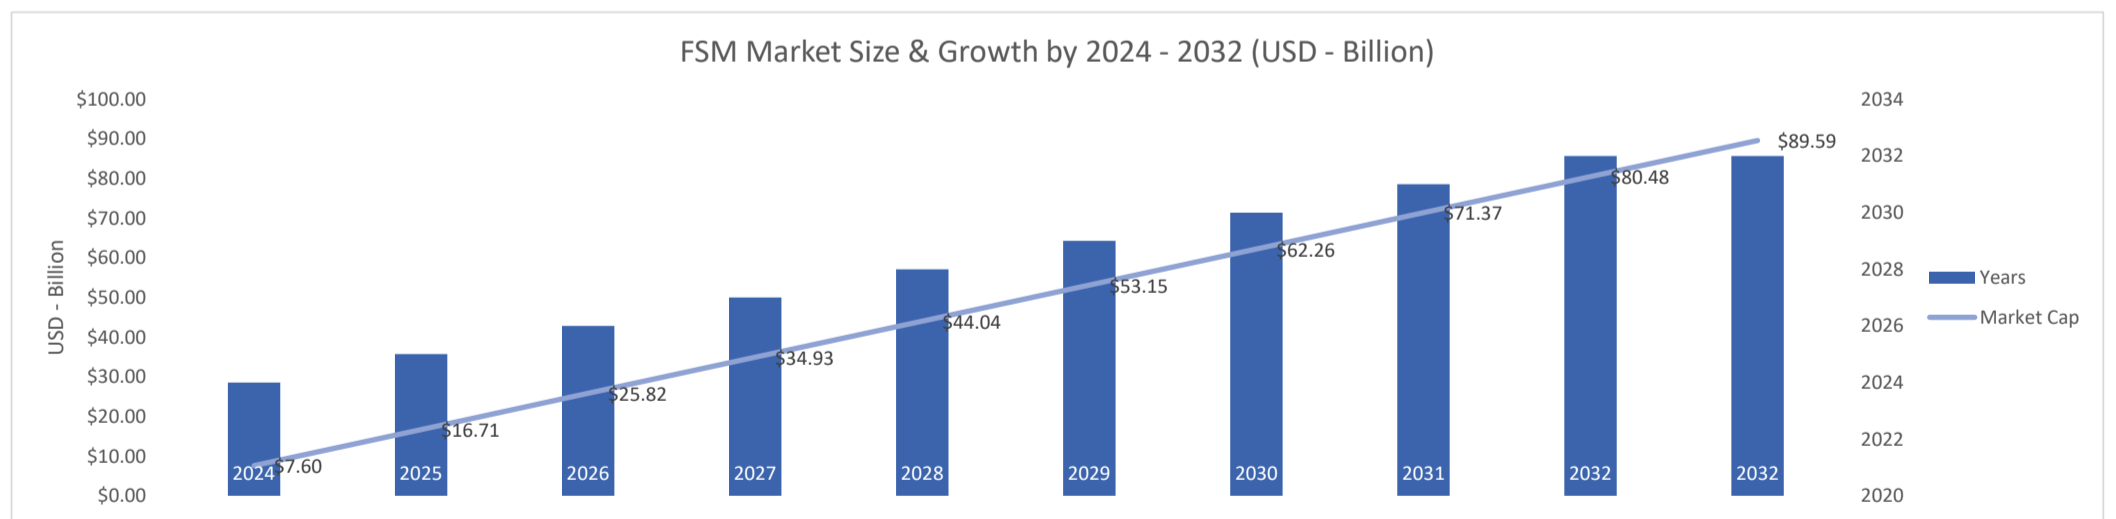

# SAP Field Service

Active Customers  
**644**

Verified Contacts  
**4,929**

Current Market Size  
**\$8 Billion**

[Place Order](#)

[Request Call](#)