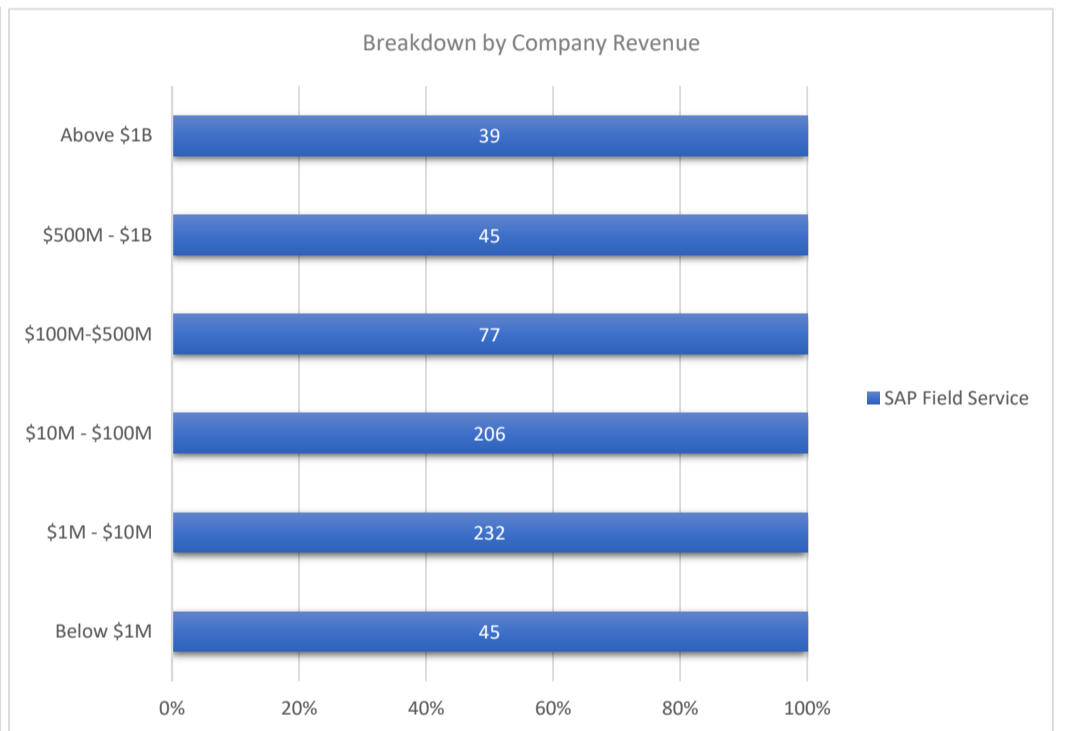

# SAP Field Service

Active Customers  
**644**

Verified Contacts  
**4,929**

Current Market Size  
**\$8 Billion**

[Place Order](#)

[Request Call](#)