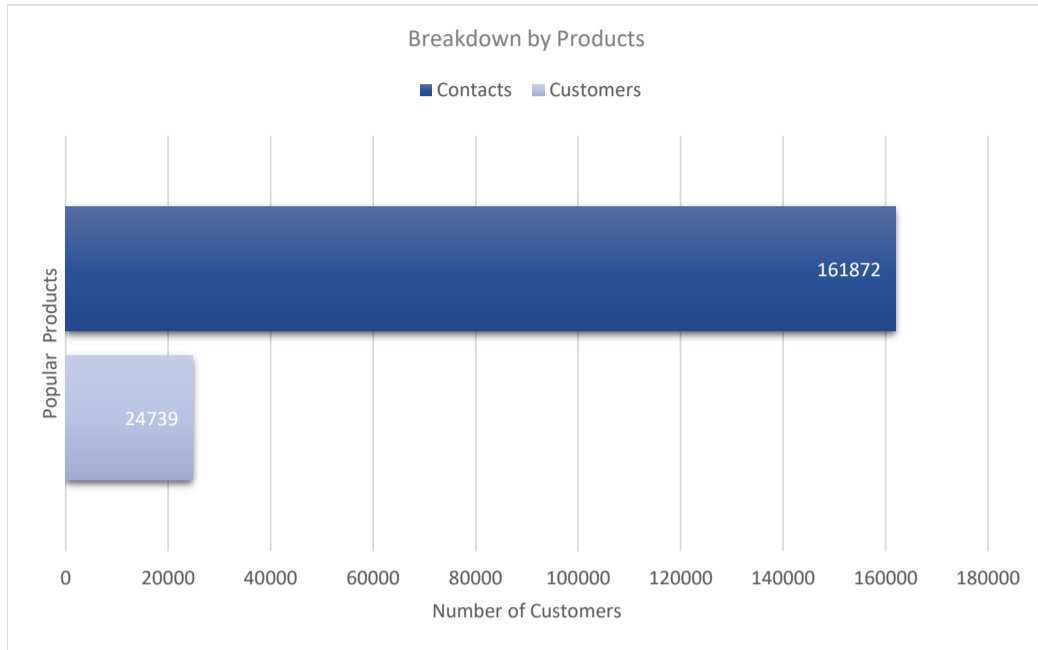

SAP CRM

Active Customers
24,739

Verified Contacts
161,872

Current Market Size
\$80 Billion

[Place Order](#)

[Request Call](#)