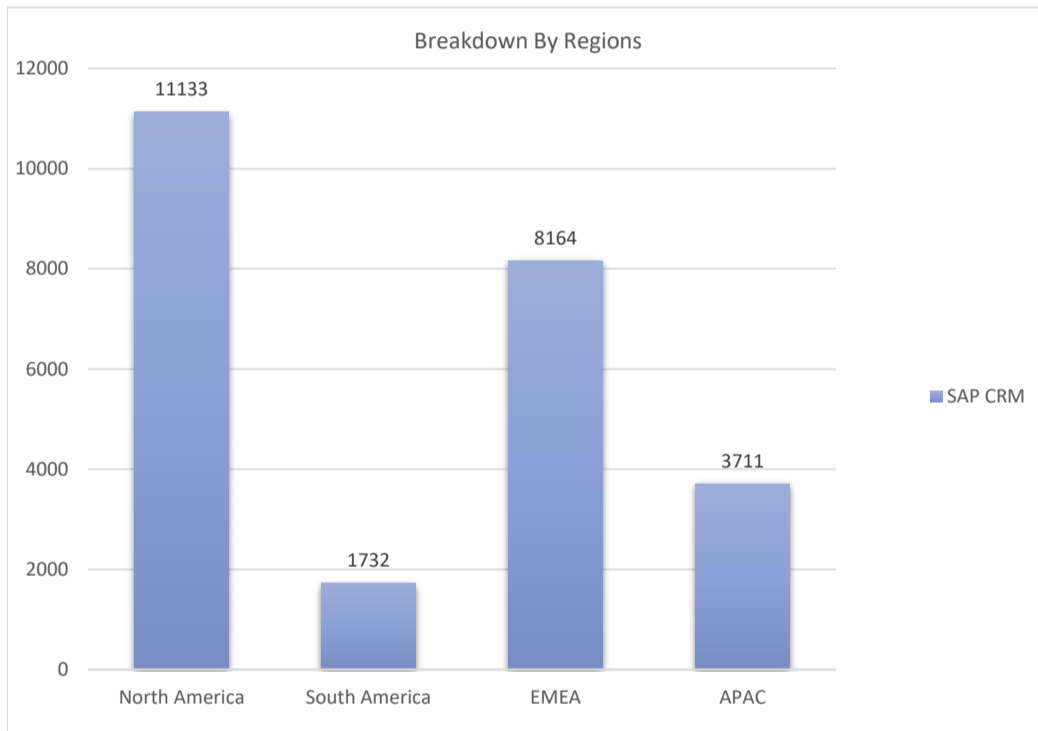

SAP CRM

Active Customers
24,739

Verified Contacts
161,872

Current Market Size
\$80 Billion

[Place Order](#)

[Request Call](#)