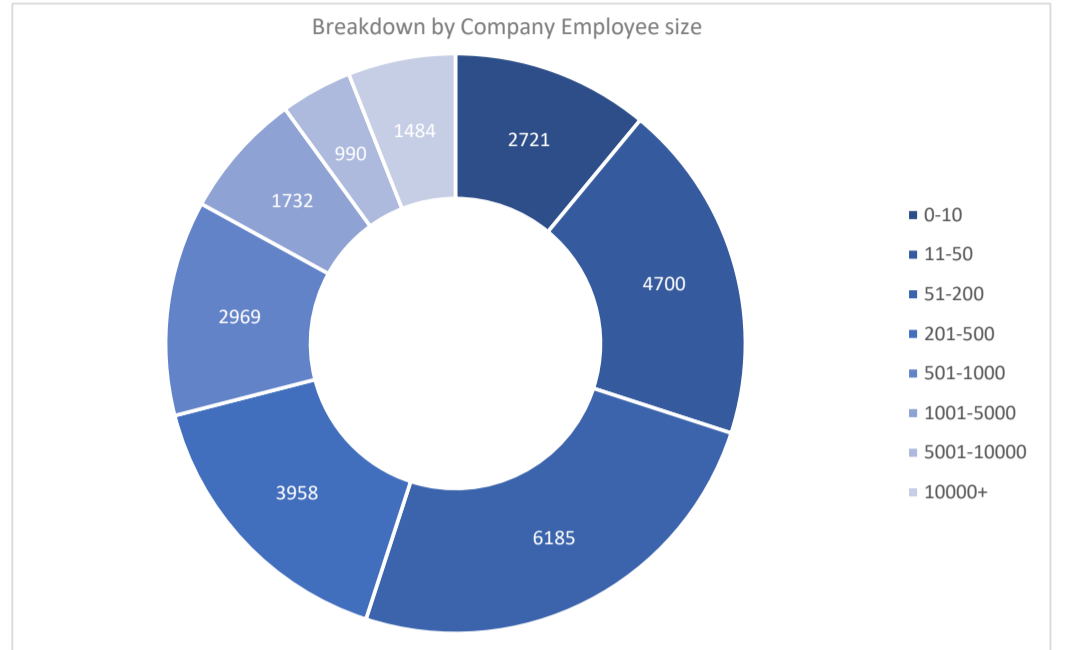

SAP CRM

Active Customers
24,739

Verified Contacts
161,872

Current Market Size
\$80 Billion

[Place Order](#)

[Request Call](#)