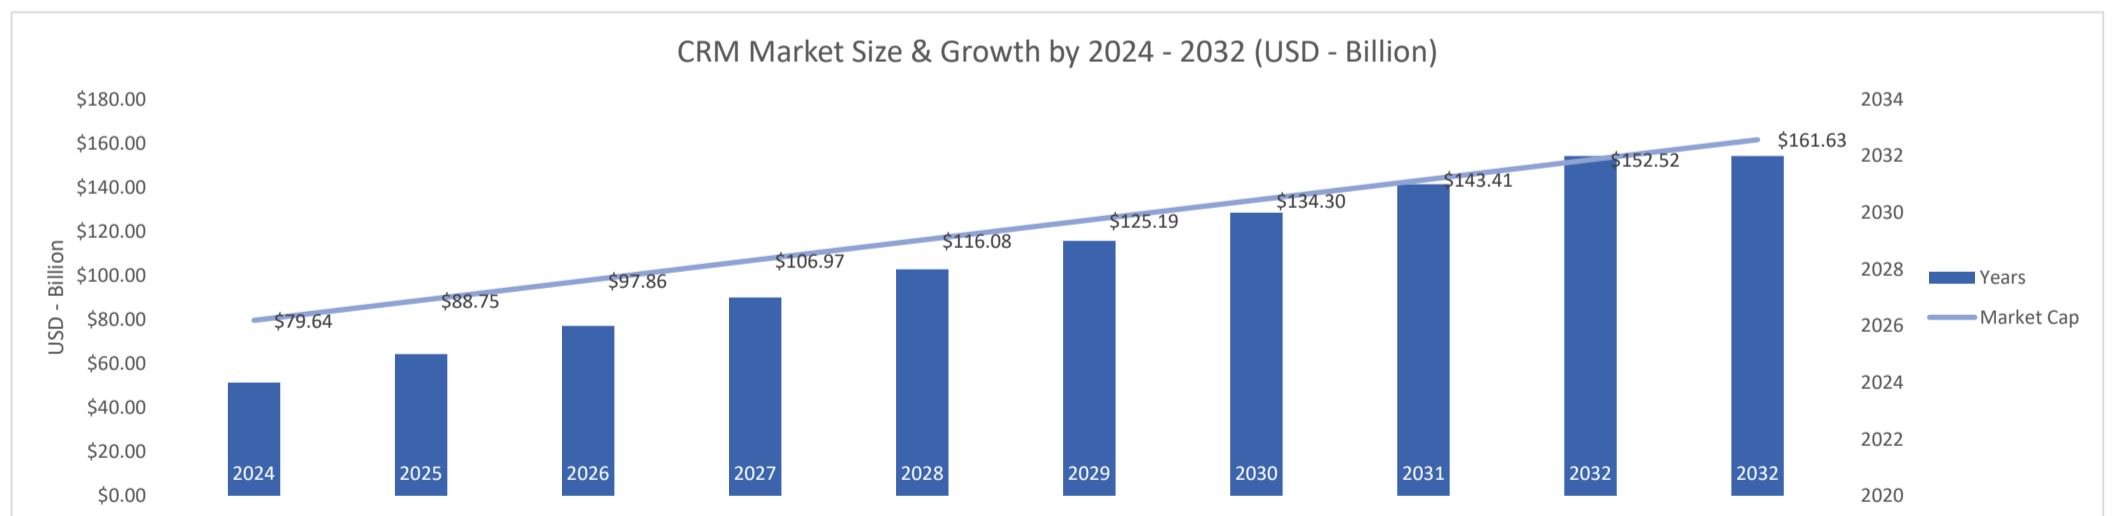

SAP CRM

Active Customers
24,739

Verified Contacts
161,872

Current Market Size
\$80 Billion

[Place Order](#)

[Request Call](#)