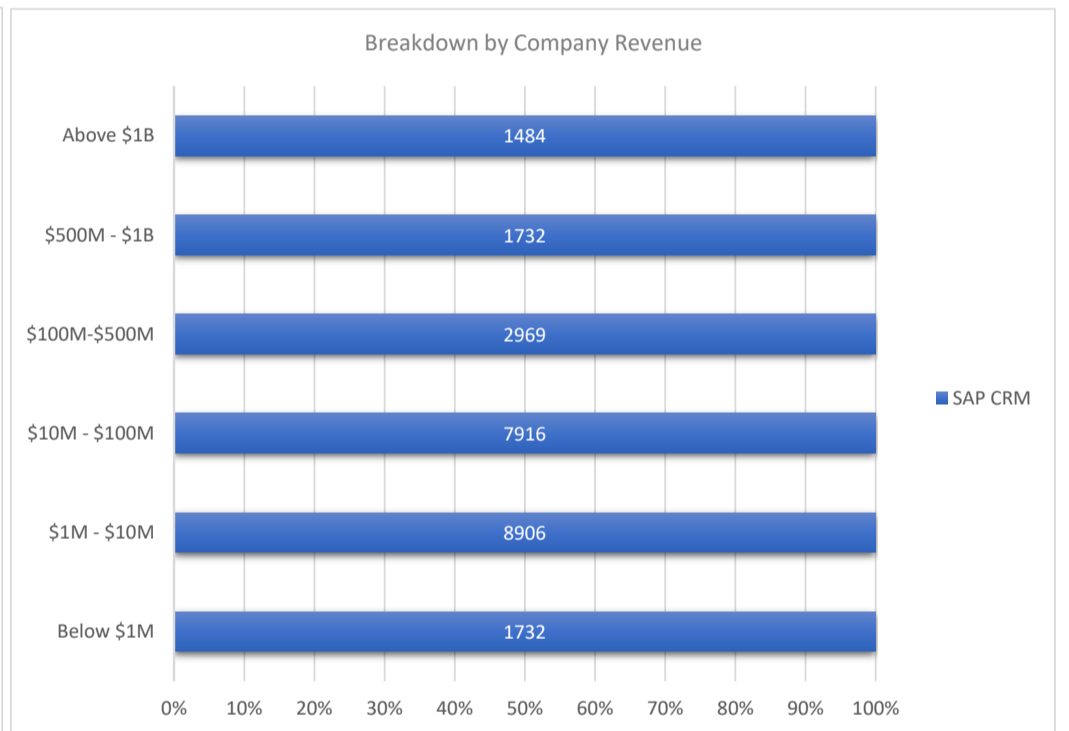

SAP CRM

Active Customers
24,739

Verified Contacts
161,872

Current Market Size
\$80 Billion

[Place Order](#)

[Request Call](#)