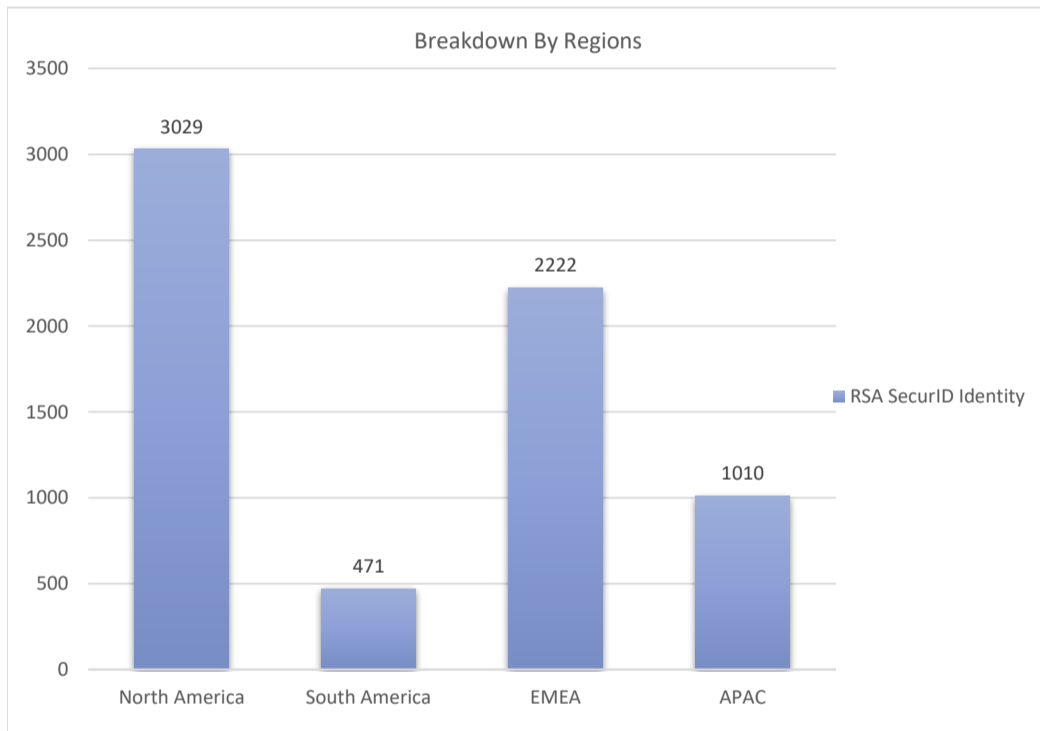

RSA SecurID Identity

Active Customers
6,732

Verified Contacts
51,529

Current Market Size
\$21 Billion

[Place Order](#)

[Request Call](#)