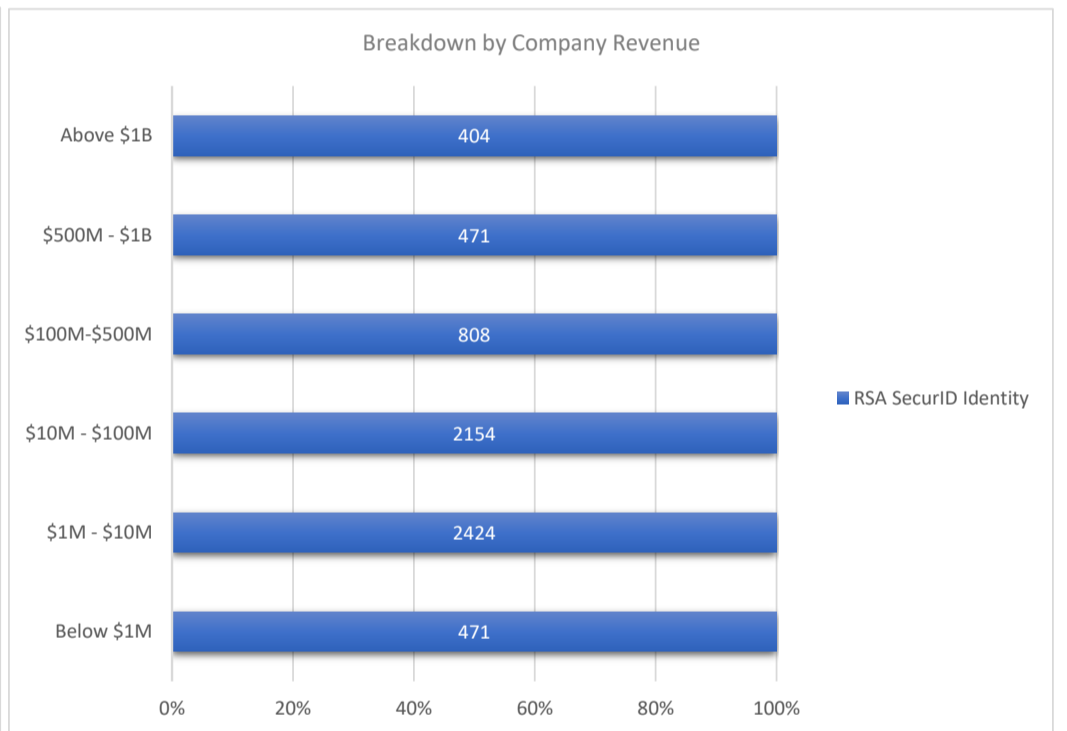

RSA SecurID Identity

Active Customers
6,732

Verified Contacts
51,529

Current Market Size
\$21 Billion

[Place Order](#)

[Request Call](#)