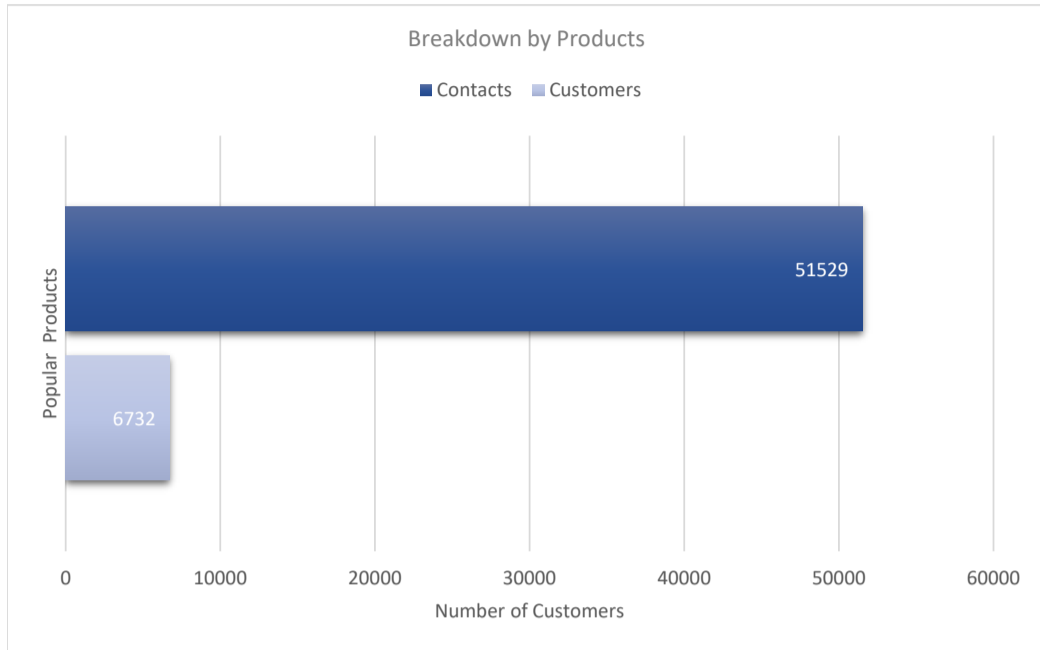

RSA SecurID Identity

Active Customers
6,732

Verified Contacts
51,529

Current Market Size
\$21 Billion

[Place Order](#)

[Request Call](#)