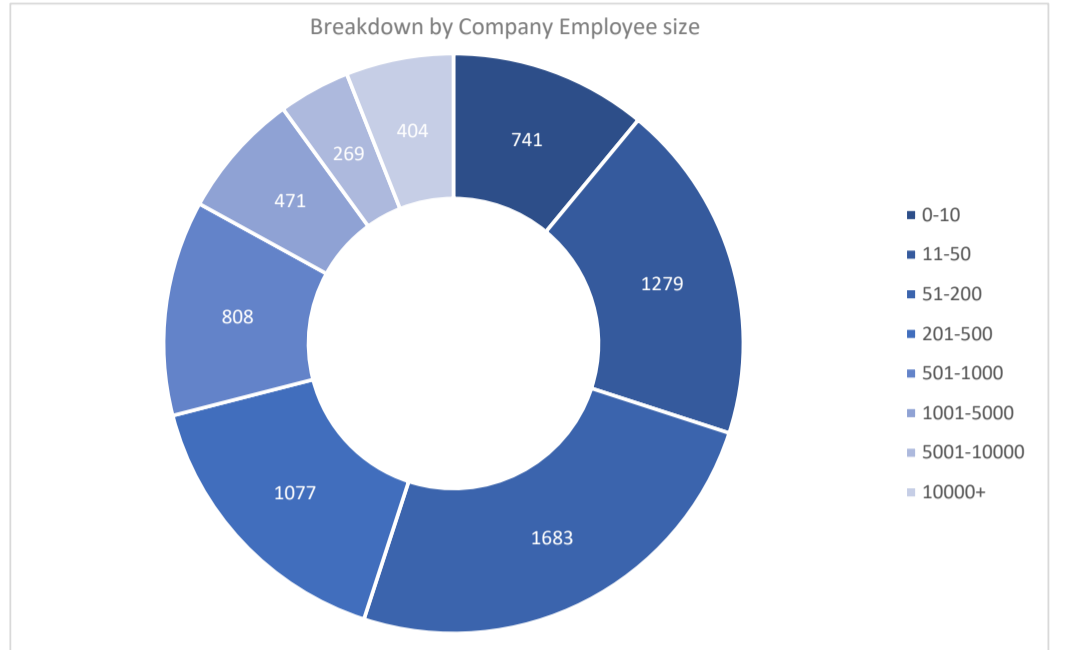

RSA SecurID Identity

Active Customers
6,732

Verified Contacts
51,529

Current Market Size
\$21 Billion

[Place Order](#)

[Request Call](#)