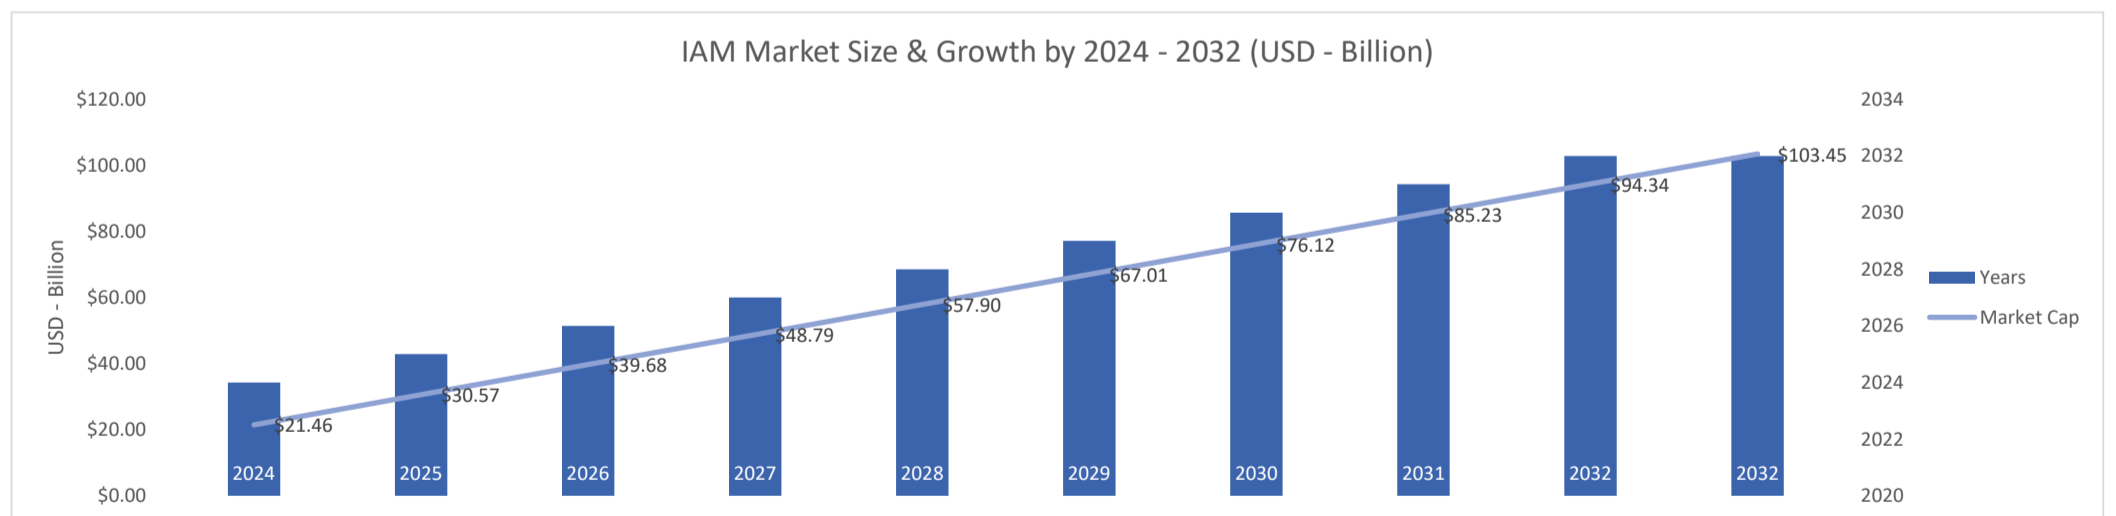

RSA SecurID Identity

Active Customers
6,732

Verified Contacts
51,529

Current Market Size
\$21 Billion

[Place Order](#)

[Request Call](#)