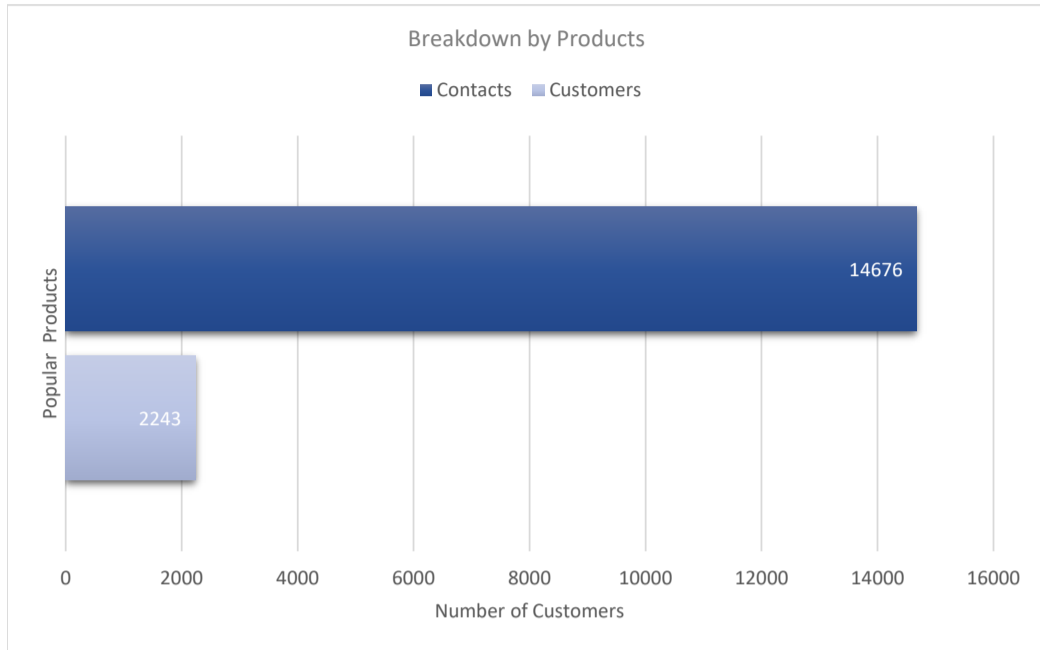

Pipedrive CRM

Active Customers
2,243

Verified Contacts
14,676

Current Market Size
\$80 Billion

[Place Order](#)

[Request Call](#)