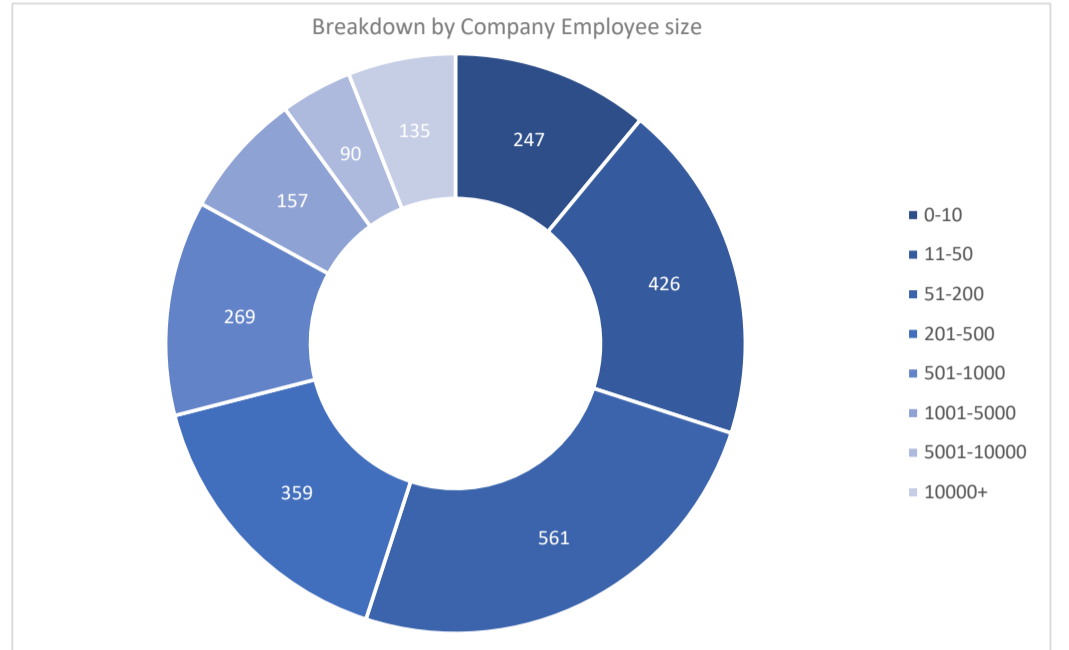

Pipedrive CRM

Active Customers
2,243

Verified Contacts
14,676

Current Market Size
\$80 Billion

[Place Order](#)

[Request Call](#)