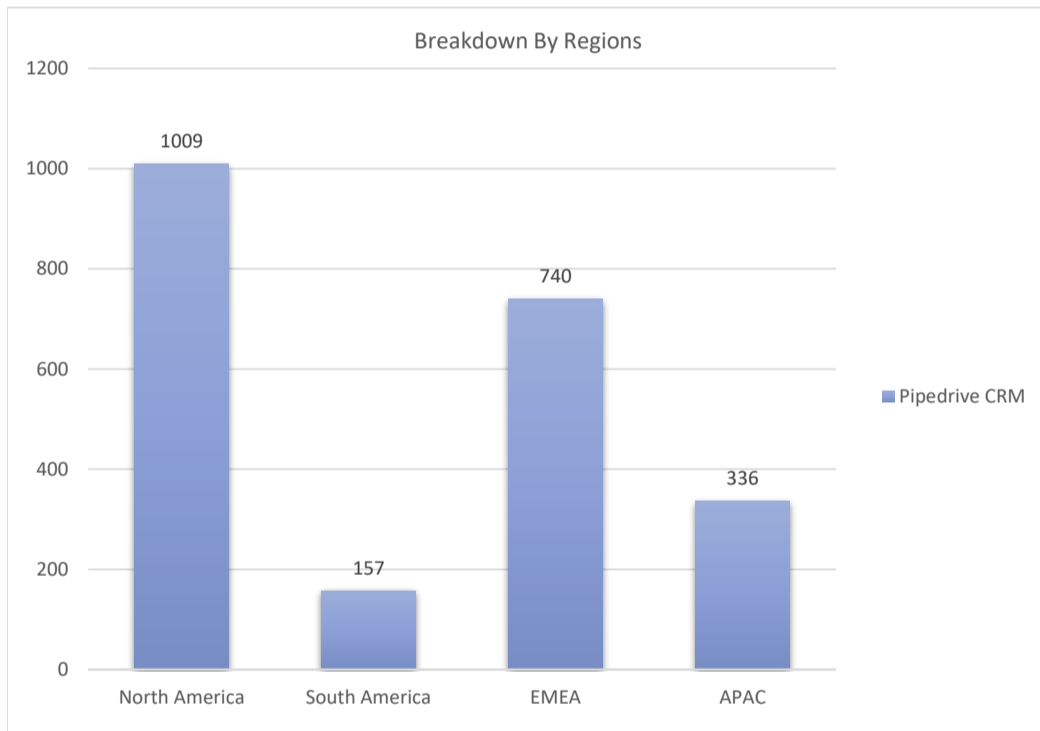

Pipedrive CRM

Active Customers
2,243

Verified Contacts
14,676

Current Market Size
\$80 Billion

[Place Order](#)

[Request Call](#)