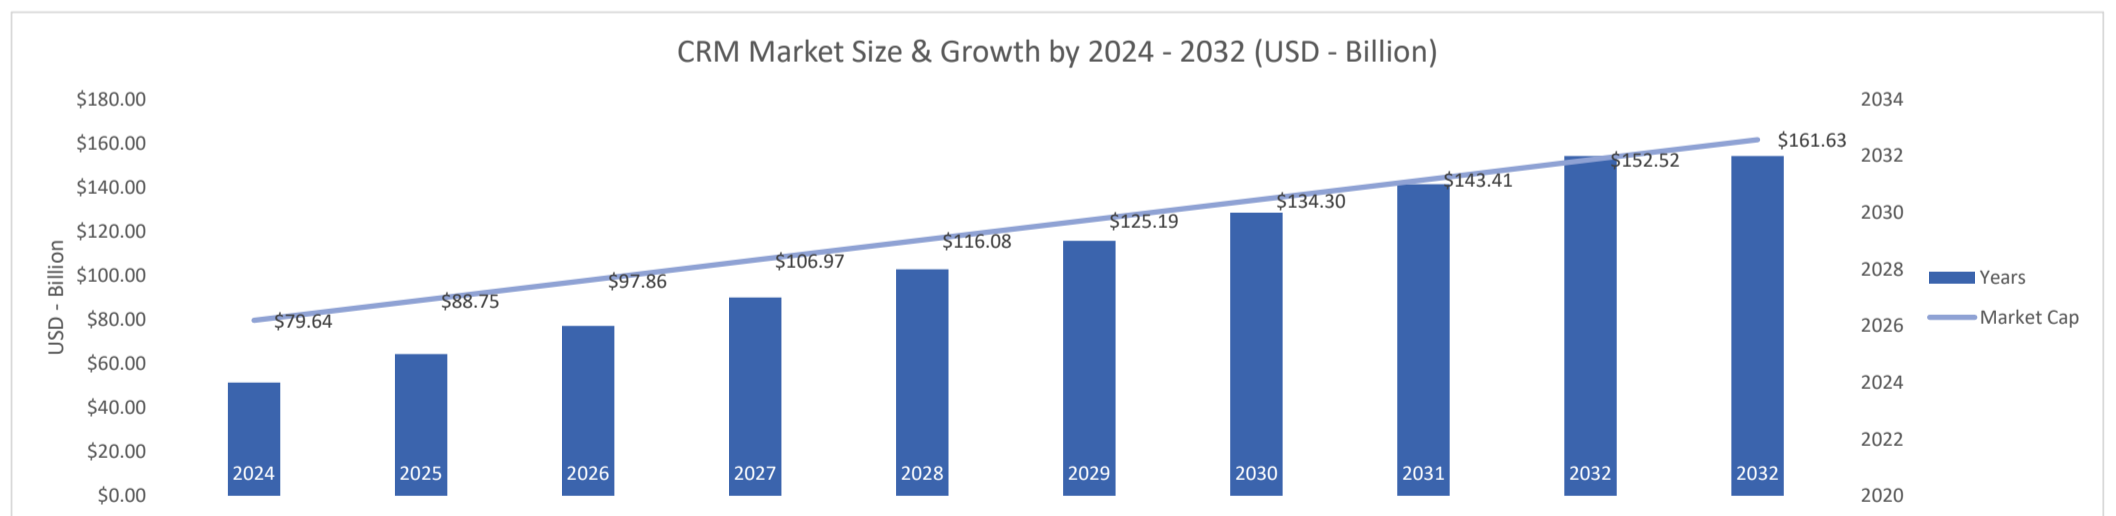

Pipedrive CRM

Active Customers
2,243

Verified Contacts
14,676

Current Market Size
\$80 Billion

[Place Order](#)

[Request Call](#)