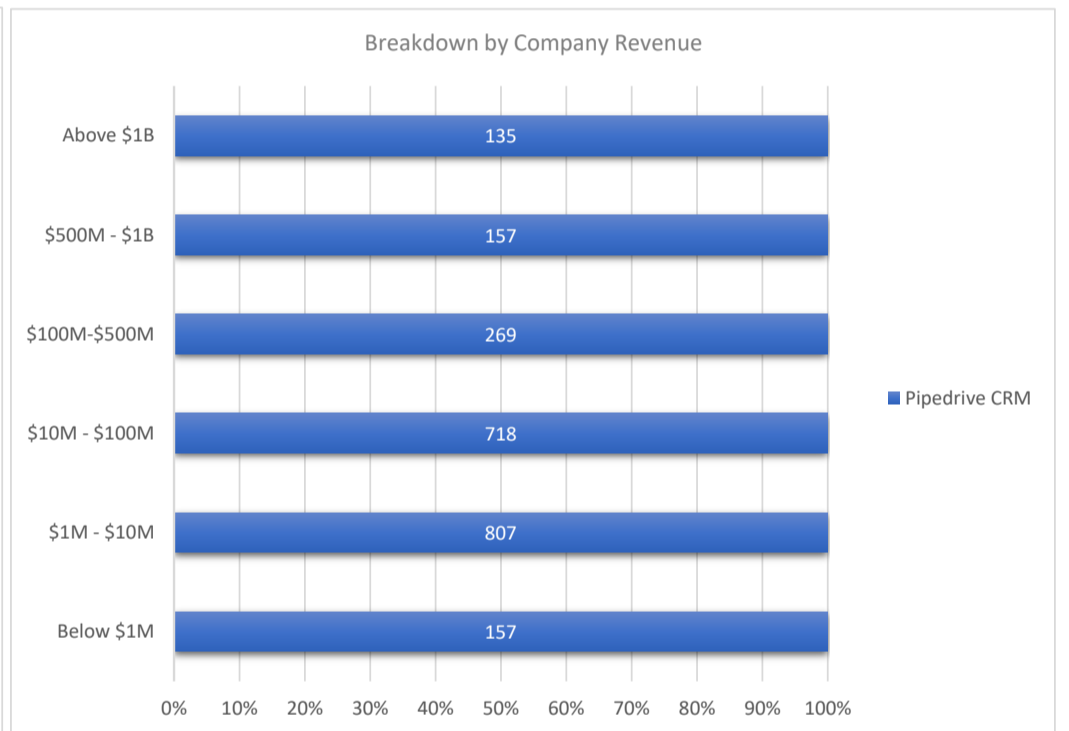

Pipedrive CRM

Active Customers
2,243

Verified Contacts
14,676

Current Market Size
\$80 Billion

[Place Order](#)

[Request Call](#)