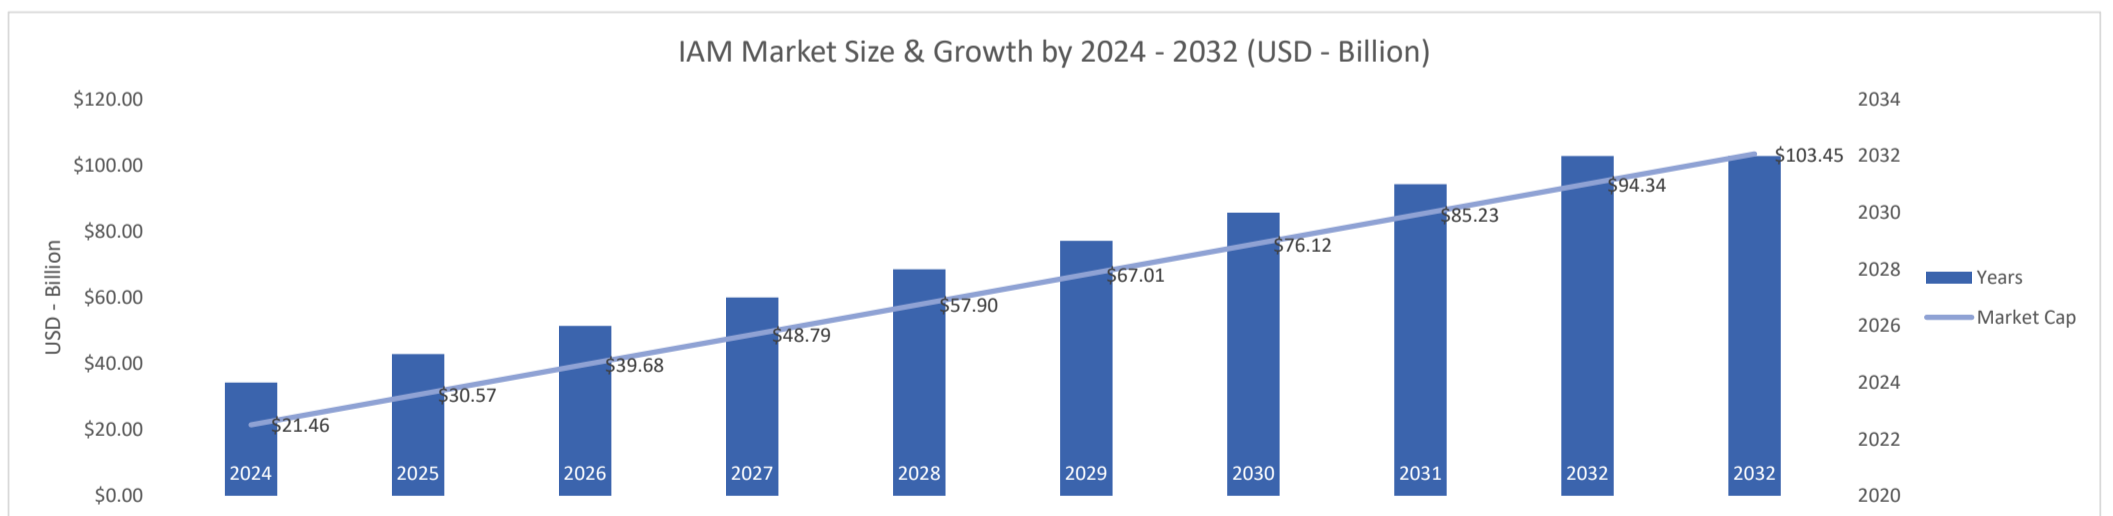

# Ping Identity

Active Customers  
**2,321**

Verified Contacts  
**17,766**

Current Market Size  
**\$21 Billion**

[Place Order](#)

[Request Call](#)