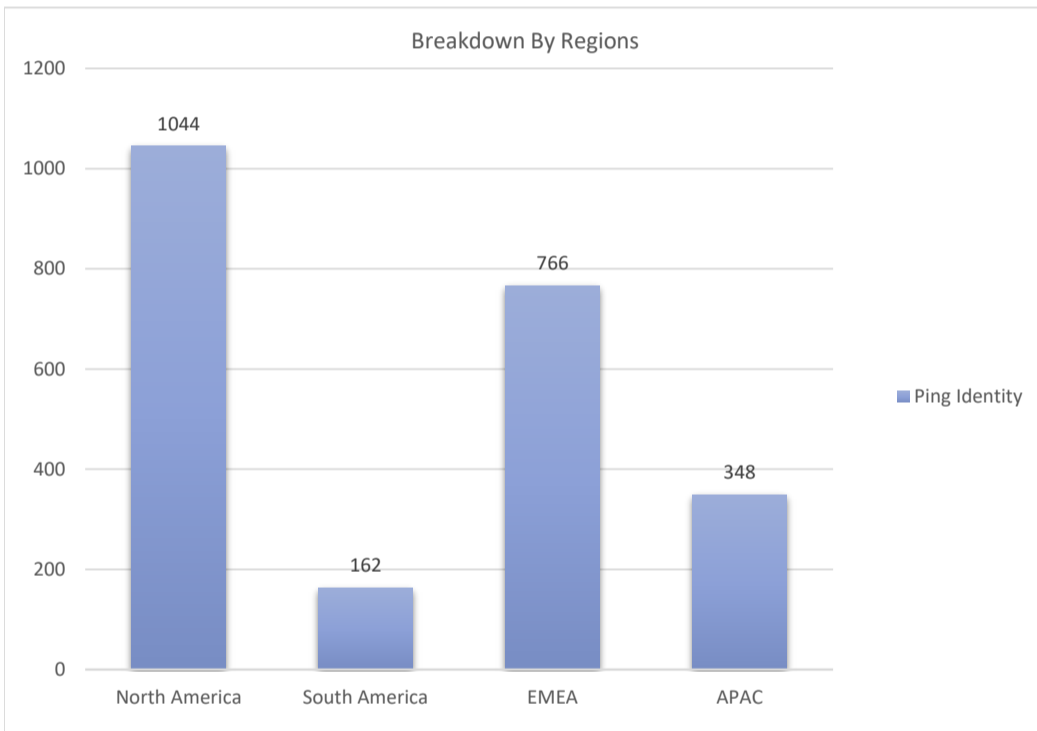

# Ping Identity

Active Customers  
**2,321**

Verified Contacts  
**17,766**

Current Market Size  
**\$21 Billion**

[Place Order](#)

[Request Call](#)