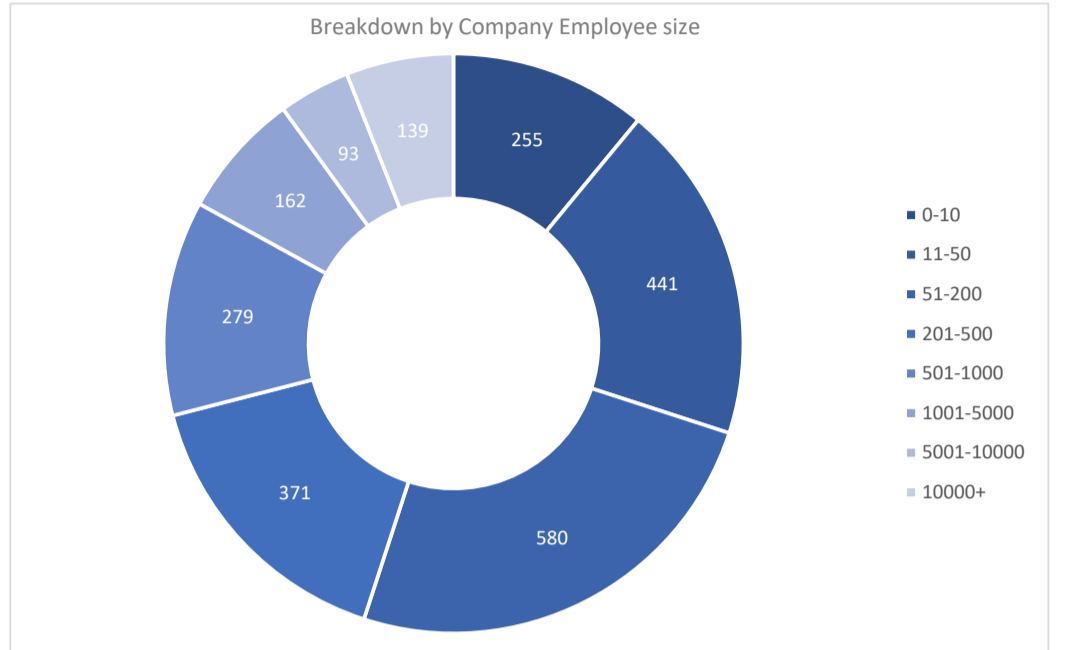

# Ping Identity

Active Customers  
**2,321**

Verified Contacts  
**17,766**

Current Market Size  
**\$21 Billion**

[Place Order](#)

[Request Call](#)