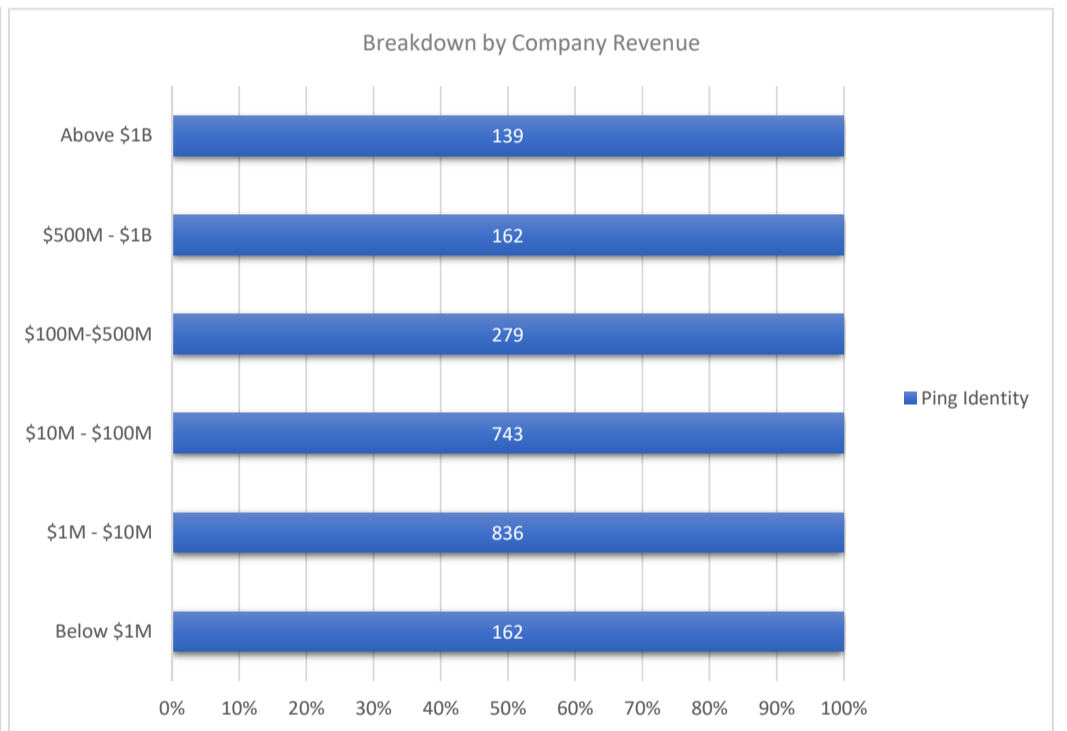

# Ping Identity

Active Customers  
**2,321**

Verified Contacts  
**17,766**

Current Market Size  
**\$21 Billion**

[Place Order](#)

[Request Call](#)