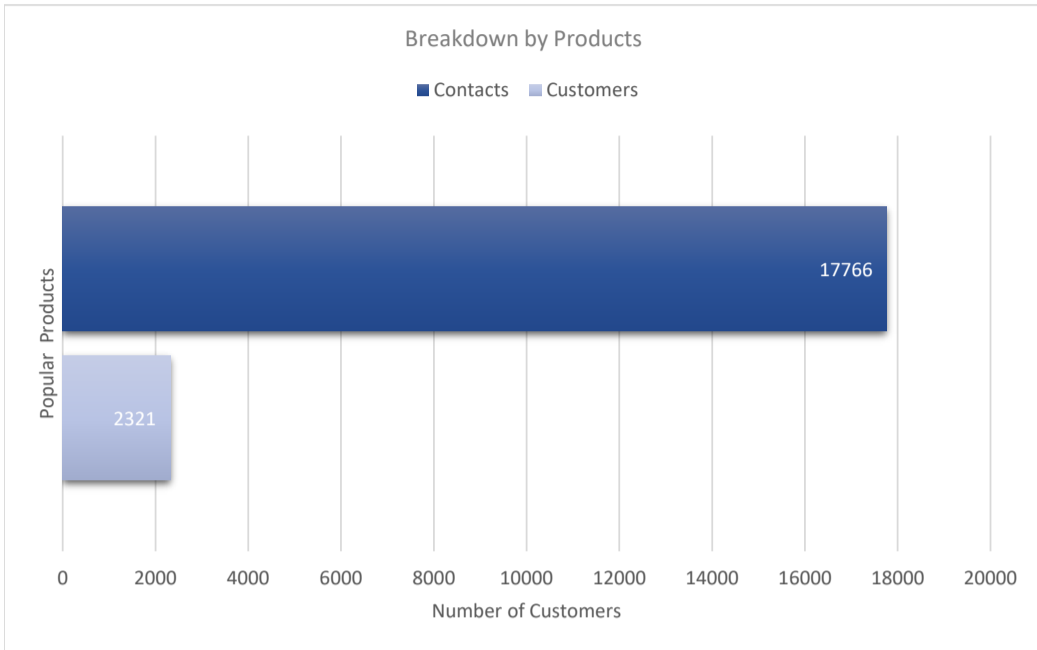

# Ping Identity

Active Customers  
**2,321**

Verified Contacts  
**17,766**

Current Market Size  
**\$21 Billion**

[Place Order](#)

[Request Call](#)