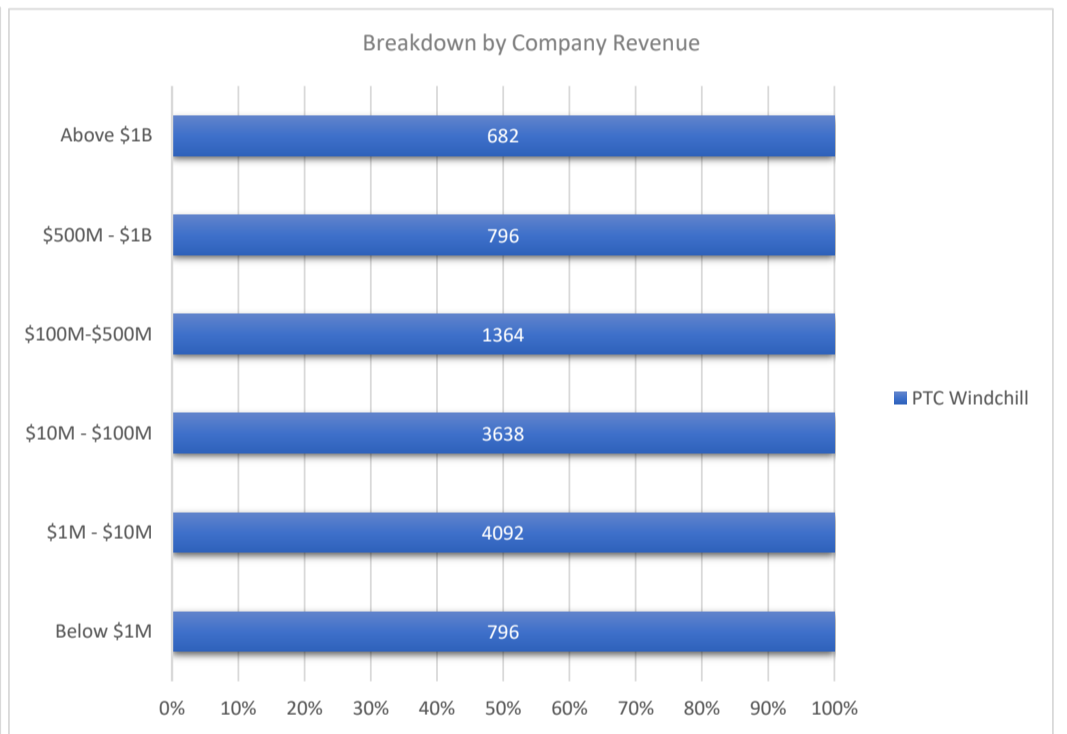

PTC Windchill

Active Customers
11,368

Verified Contacts
87,014

Current Market Size
\$29 Billion

[Place Order](#)

[Request Call](#)