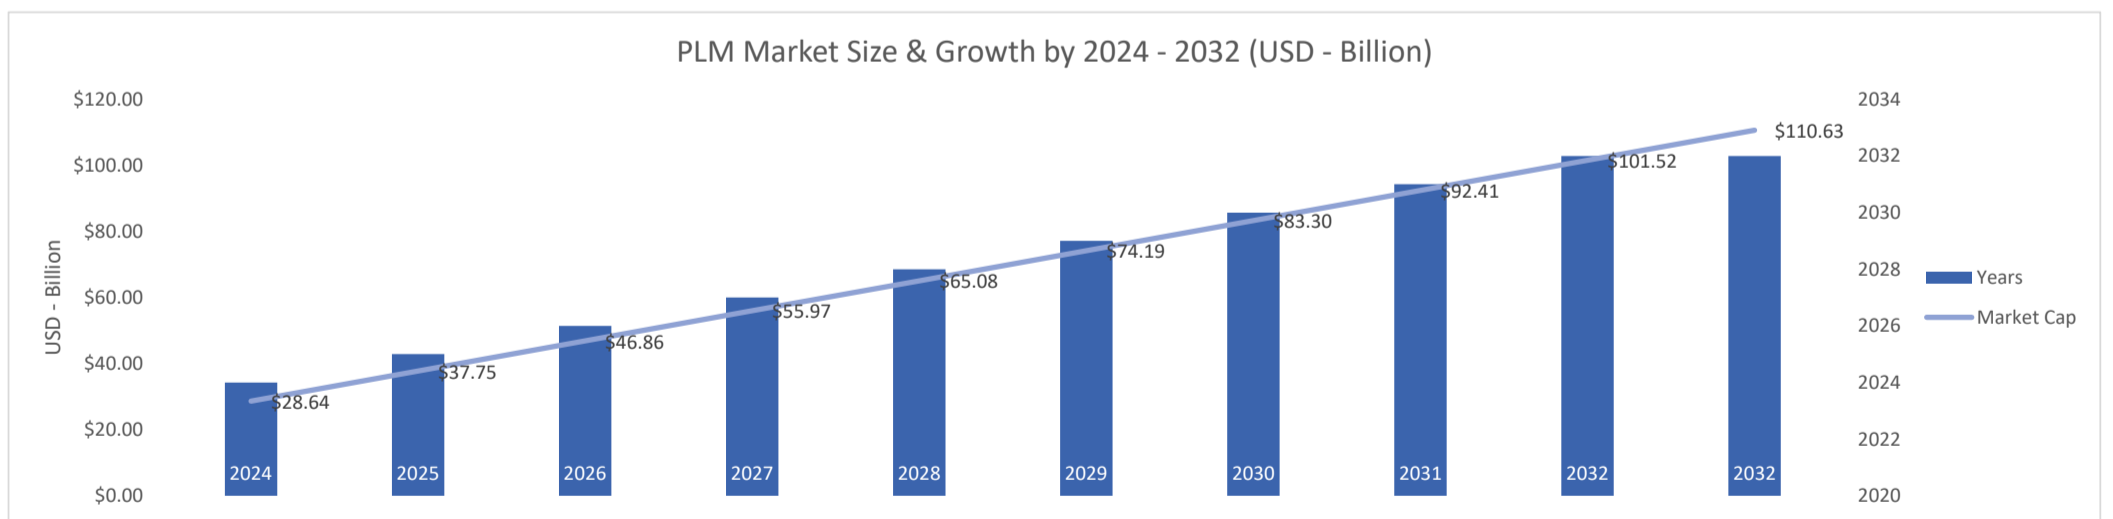

PTC Windchill

Active Customers
11,368

Verified Contacts
87,014

Current Market Size
\$29 Billion

[Place Order](#)

[Request Call](#)