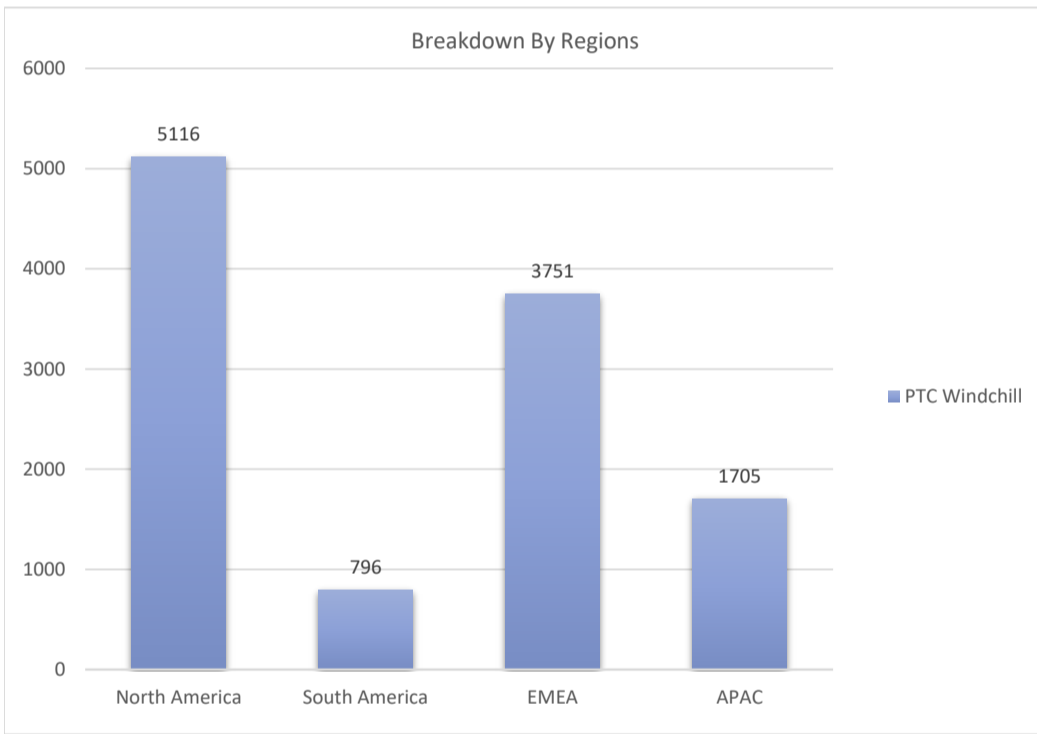

PTC Windchill

Active Customers
11,368

Verified Contacts
87,014

Current Market Size
\$29 Billion

[Place Order](#)

[Request Call](#)