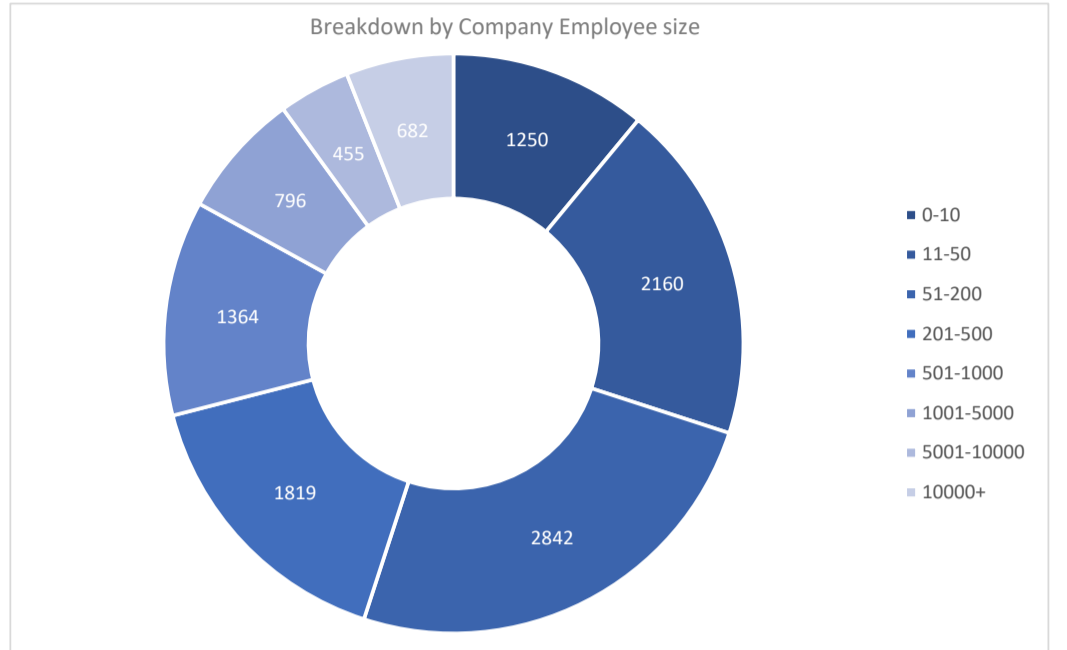

PTC Windchill

Active Customers
11,368

Verified Contacts
87,014

Current Market Size
\$29 Billion

[Place Order](#)

[Request Call](#)