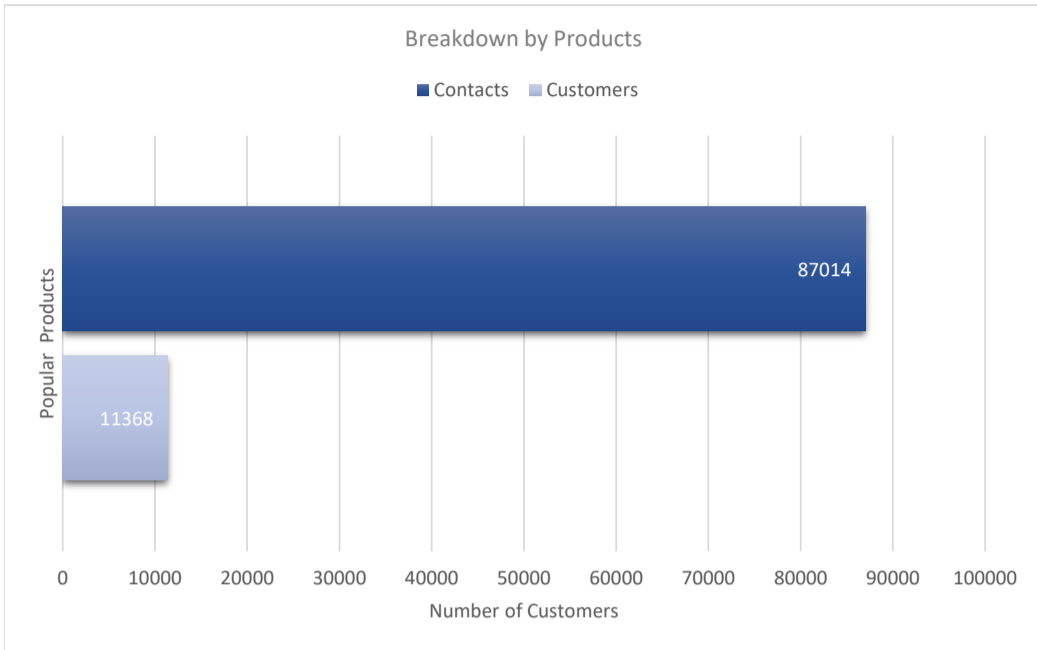

PTC Windchill

Active Customers
11,368

Verified Contacts
87,014

Current Market Size
\$29 Billion

[Place Order](#)

[Request Call](#)