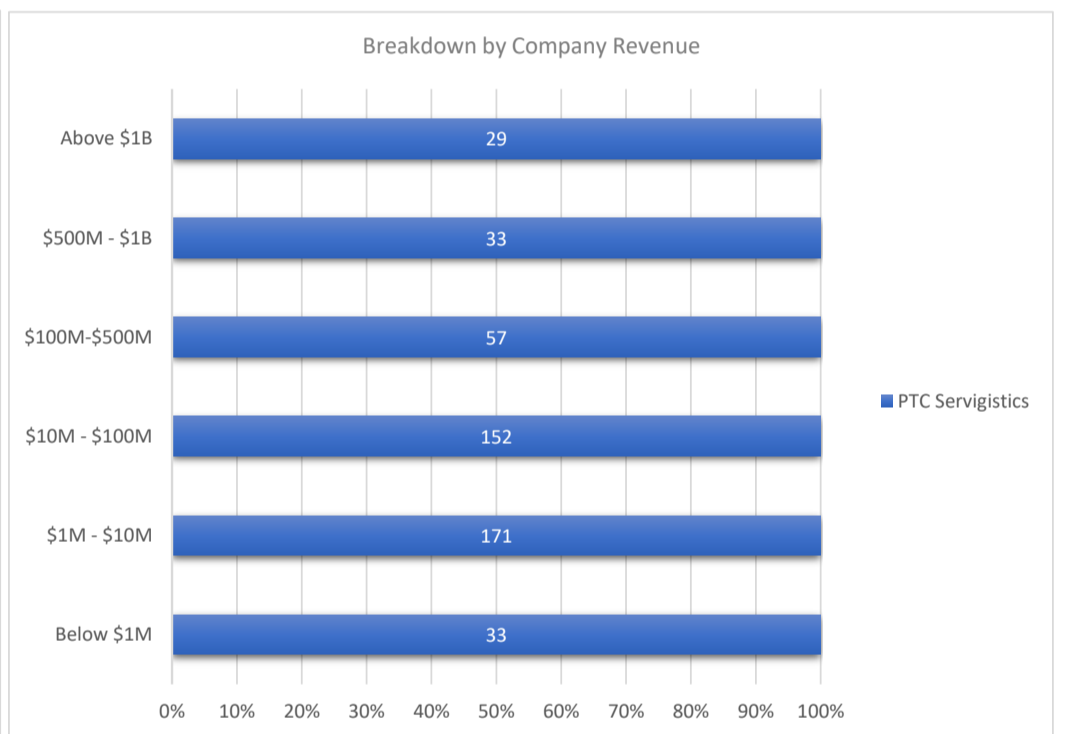

PTC Servigistics

Active Customers
476

Verified Contacts
3,643

Current Market Size
\$8 Billion

[Place Order](#)

[Request Call](#)