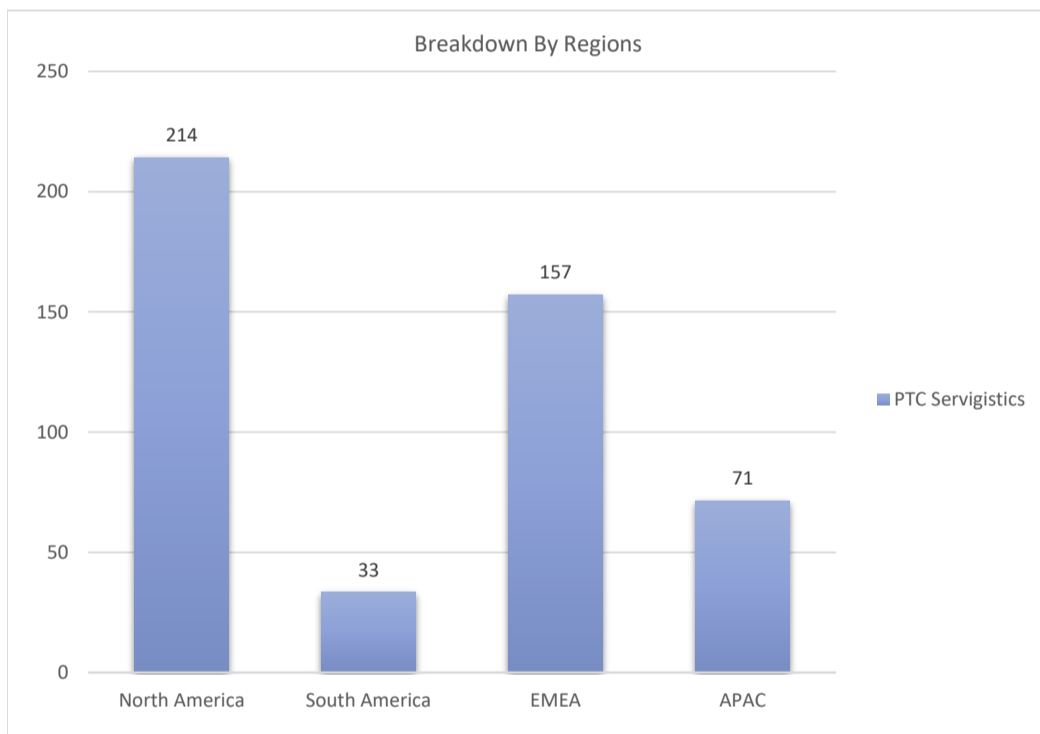

PTC Servigistics

Active Customers
476

Verified Contacts
3,643

Current Market Size
\$8 Billion

[Place Order](#)

[Request Call](#)