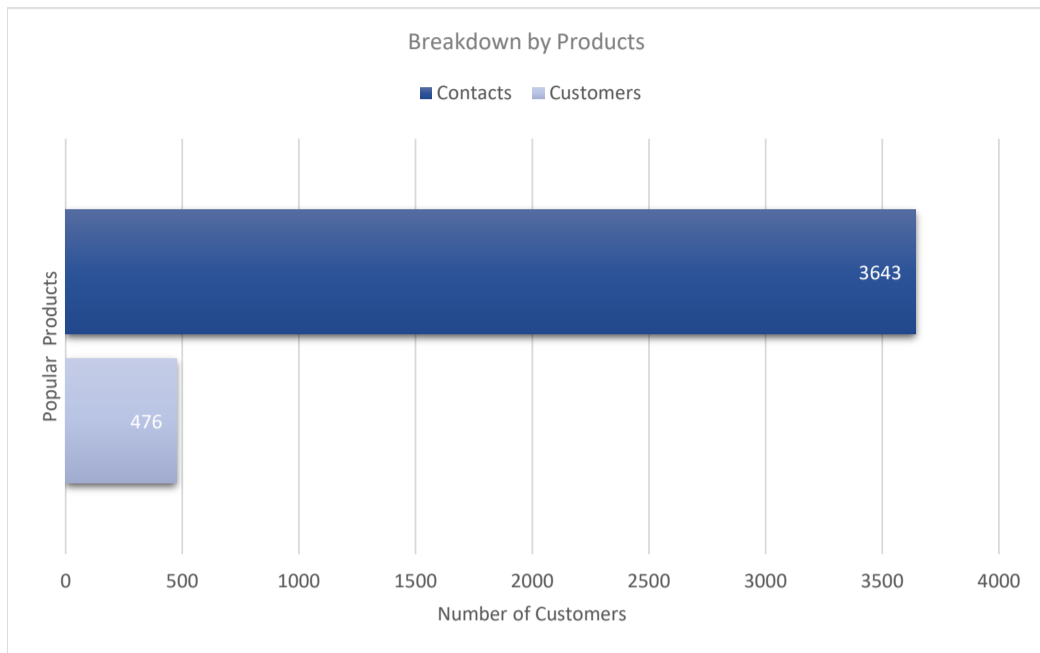

PTC Servigistics

Active Customers
476

Verified Contacts
3,643

Current Market Size
\$8 Billion

[Place Order](#)

[Request Call](#)