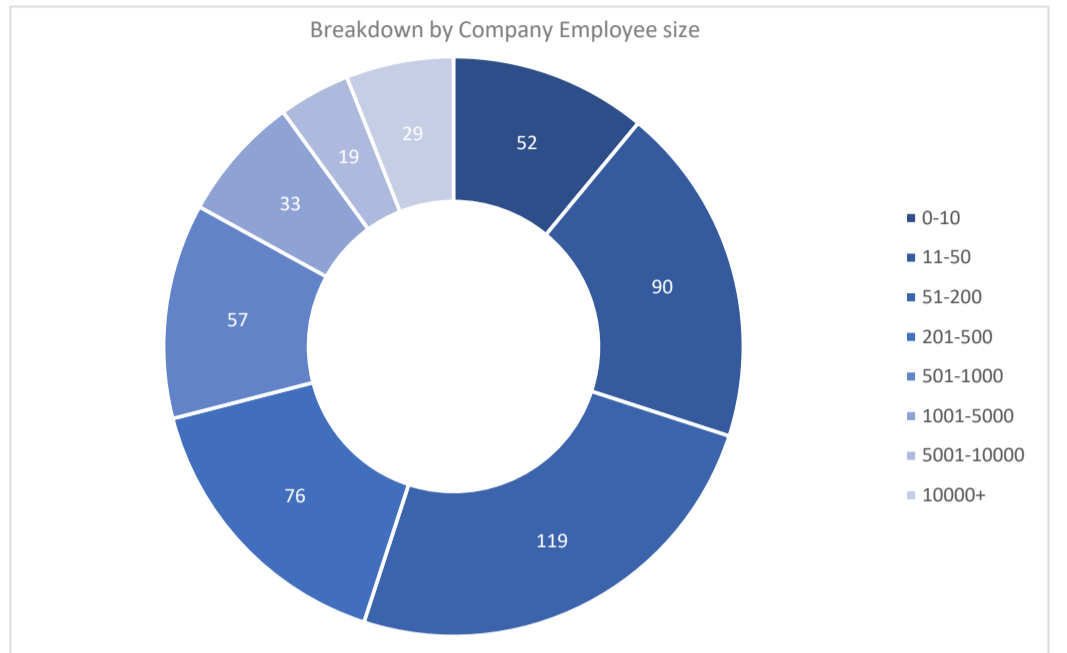

PTC Servigistics

Active Customers
476

Verified Contacts
3,643

Current Market Size
\$8 Billion

[Place Order](#)

[Request Call](#)