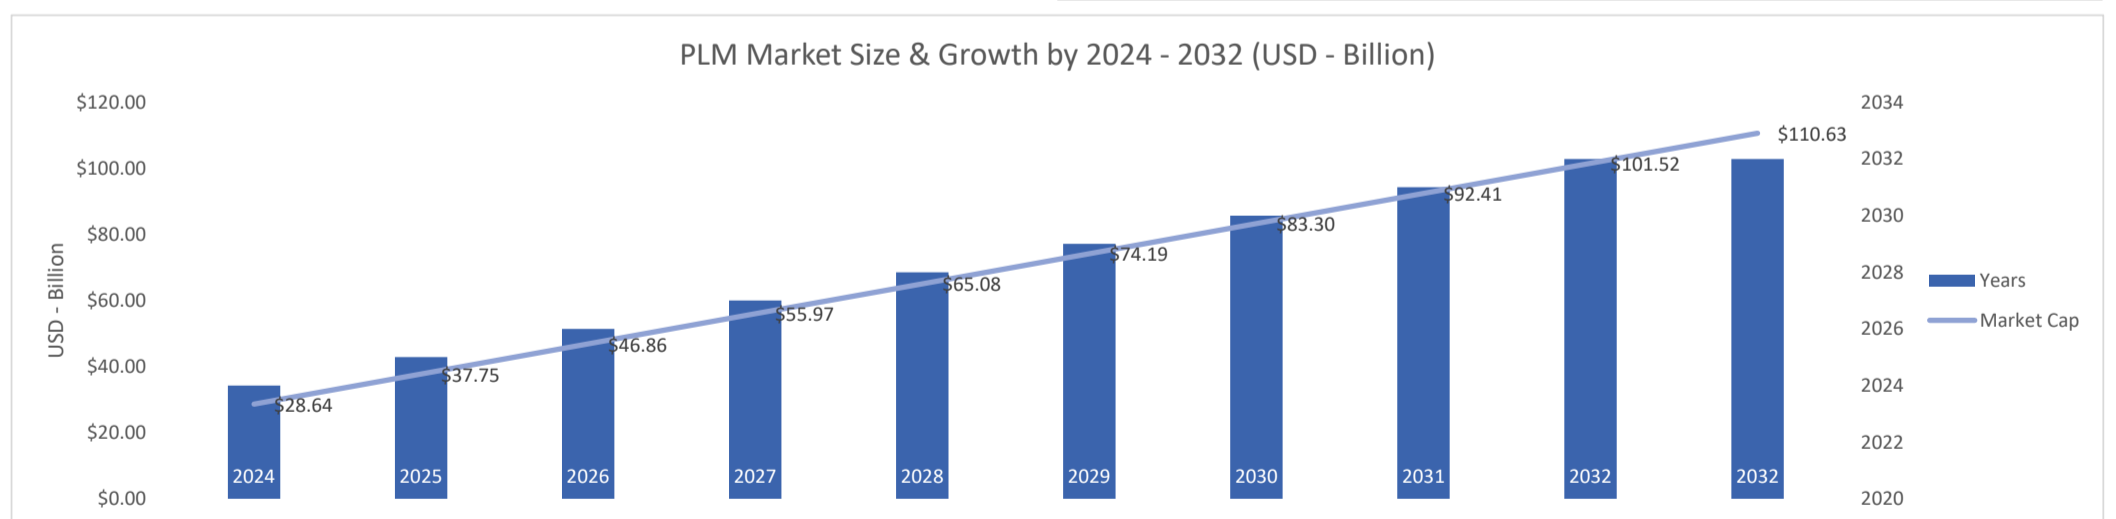

# PTC Arena PLM

Active Customers  
**1,326**

Verified Contacts  
**10,150**

Current Market Size  
**\$29 Billion**

[Place Order](#)

[Request Call](#)