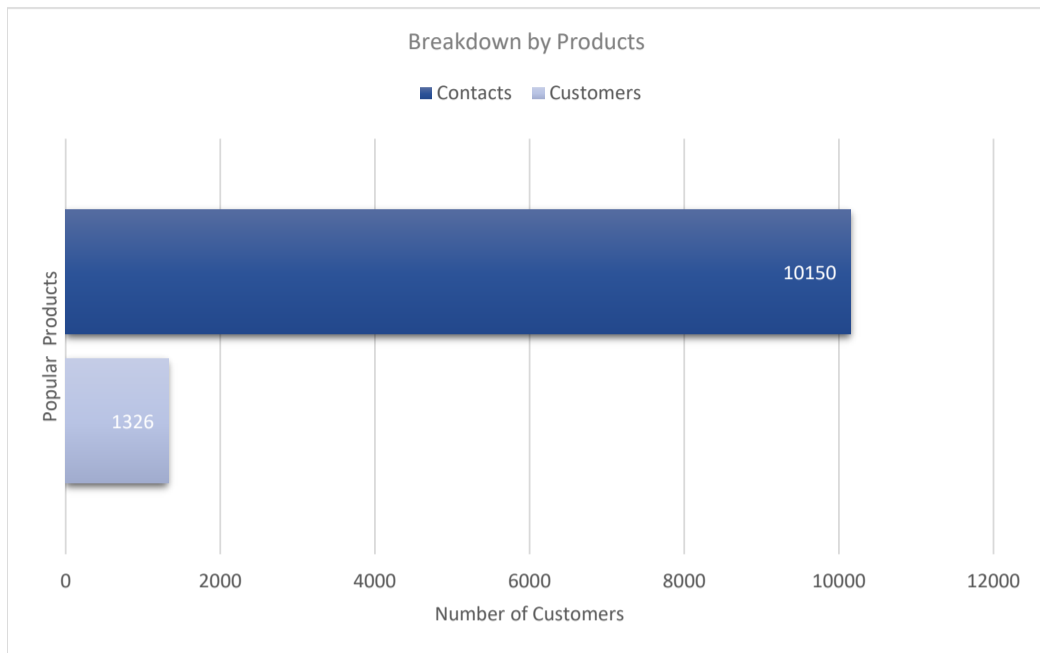

# PTC Arena PLM

Active Customers  
**1,326**

Verified Contacts  
**10,150**

Current Market Size  
**\$29 Billion**

[Place Order](#)

[Request Call](#)