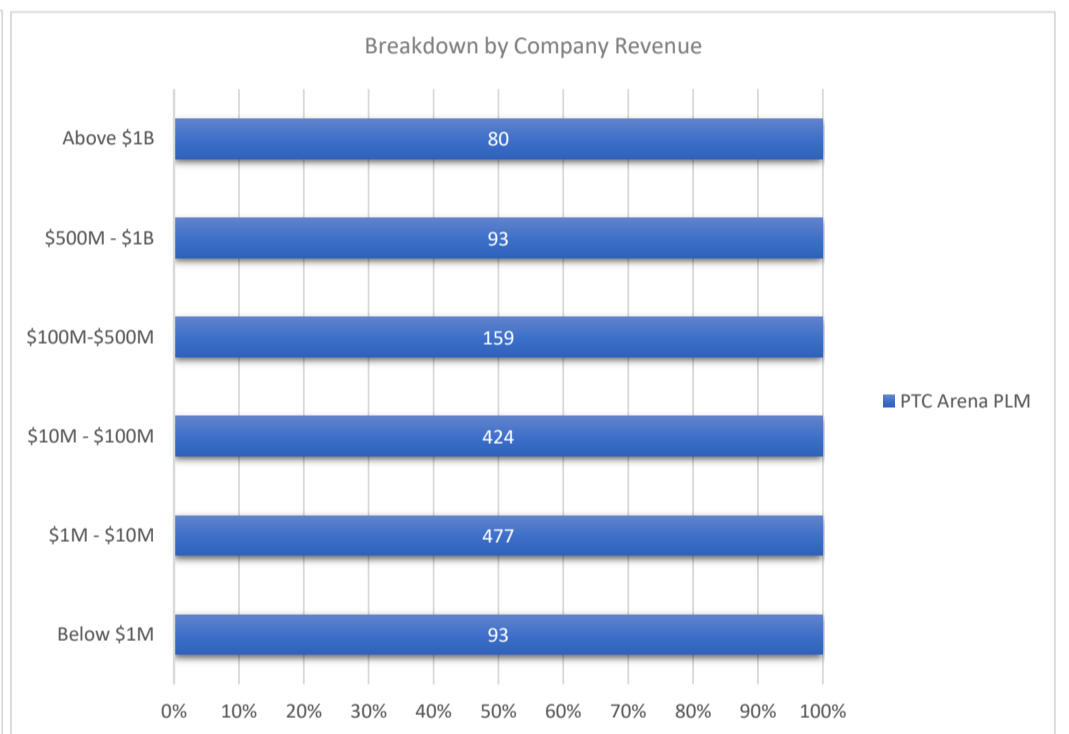

# PTC Arena PLM

Active Customers  
**1,326**

Verified Contacts  
**10,150**

Current Market Size  
**\$29 Billion**

[Place Order](#)

[Request Call](#)