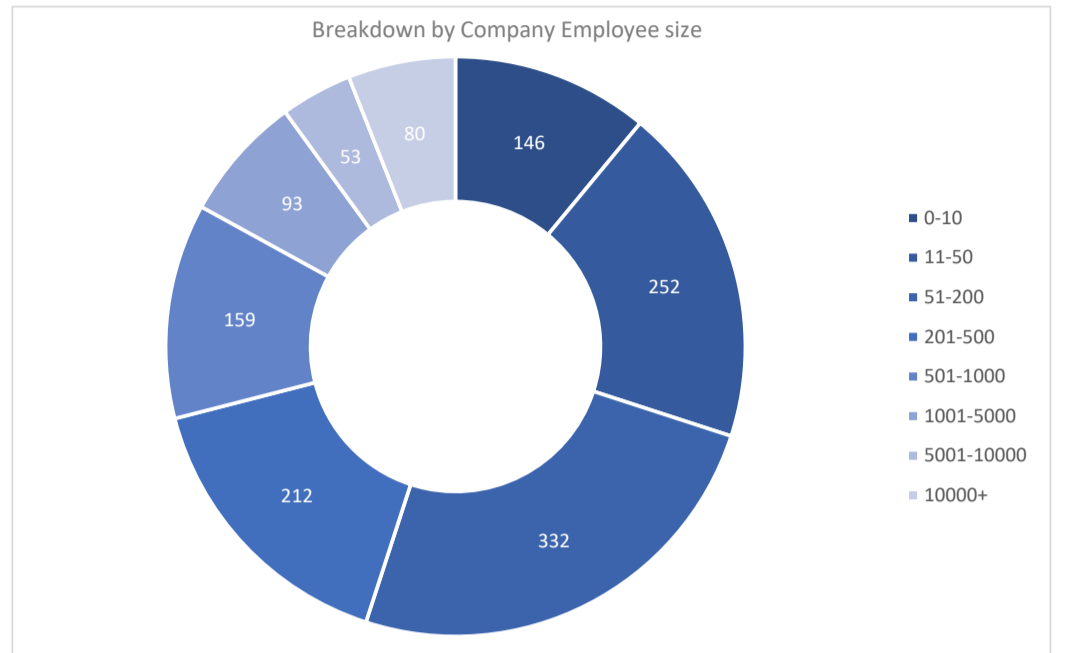

# PTC Arena PLM

Active Customers  
**1,326**

Verified Contacts  
**10,150**

Current Market Size  
**\$29 Billion**

[Place Order](#)

[Request Call](#)