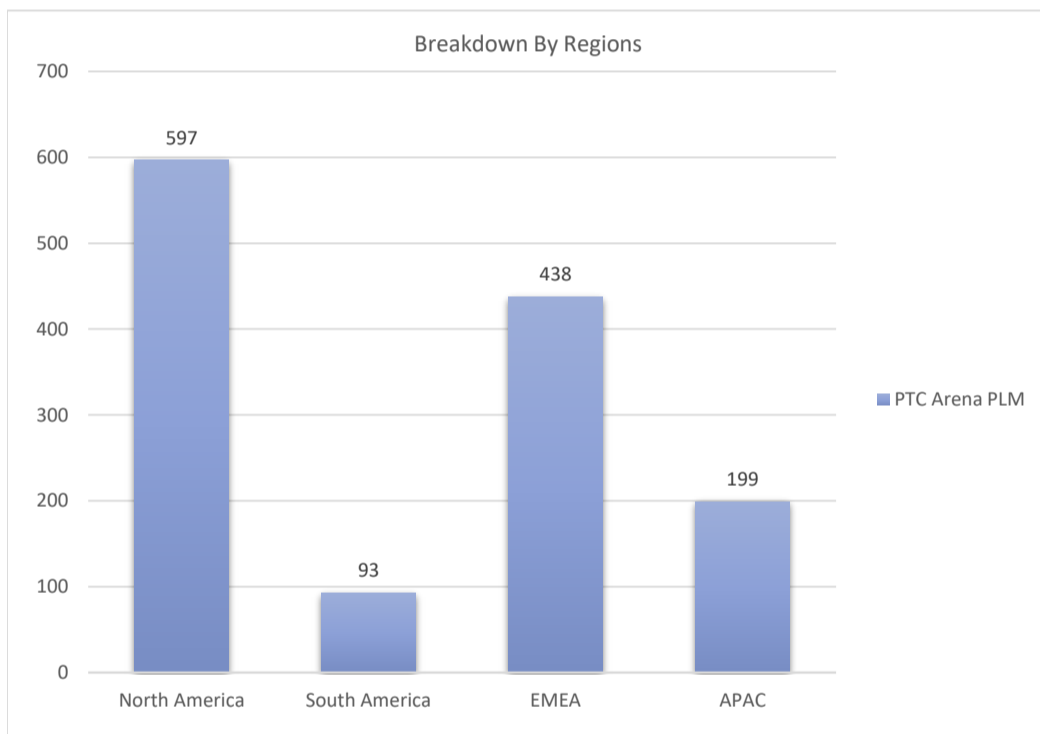

# PTC Arena PLM

Active Customers  
**1,326**

Verified Contacts  
**10,150**

Current Market Size  
**\$29 Billion**

[Place Order](#)

[Request Call](#)