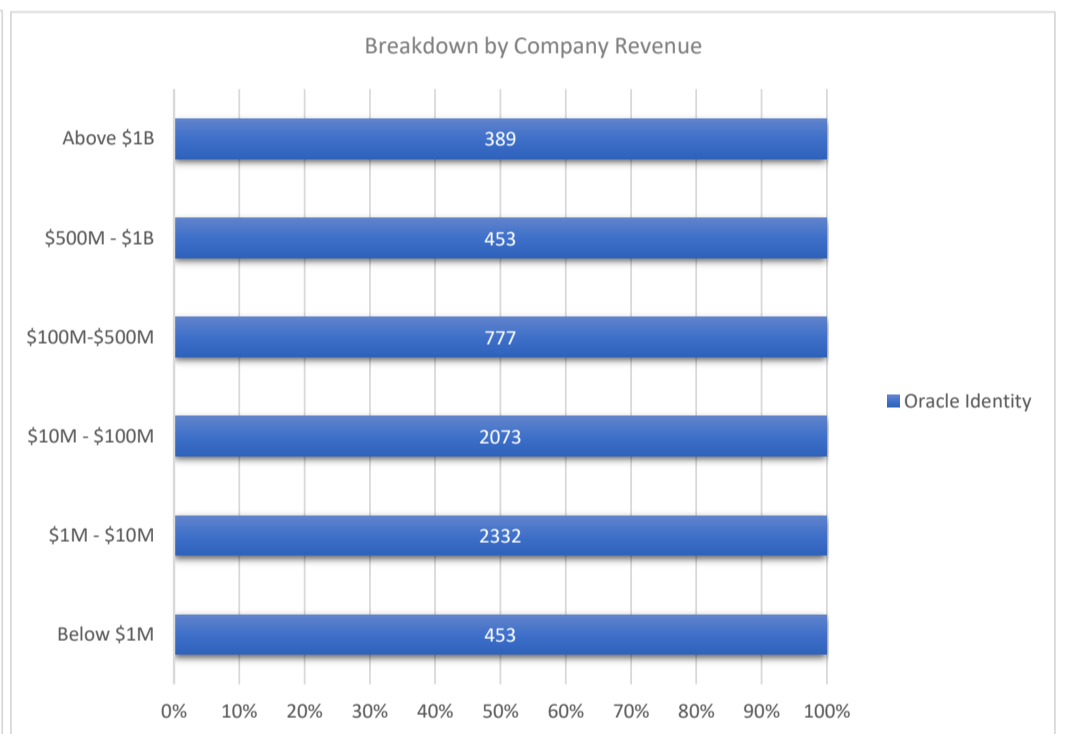

# Oracle Identity

Active Customers  
**6,477**

Verified Contacts  
**49,577**

Current Market Size  
**\$21 Billion**

[Place Order](#)

[Request Call](#)