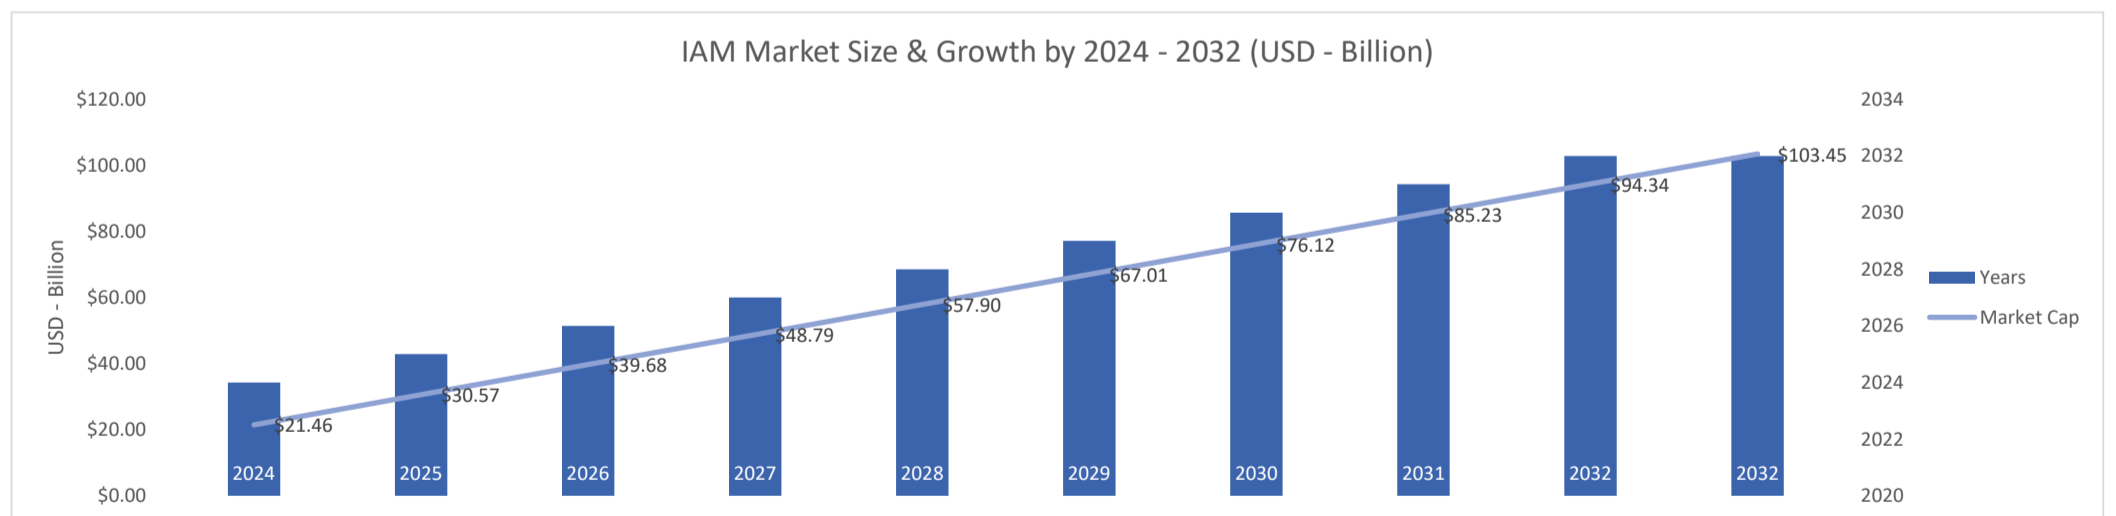

# Oracle Identity

Active Customers  
**6,477**

Verified Contacts  
**49,577**

Current Market Size  
**\$21 Billion**

[Place Order](#)

[Request Call](#)