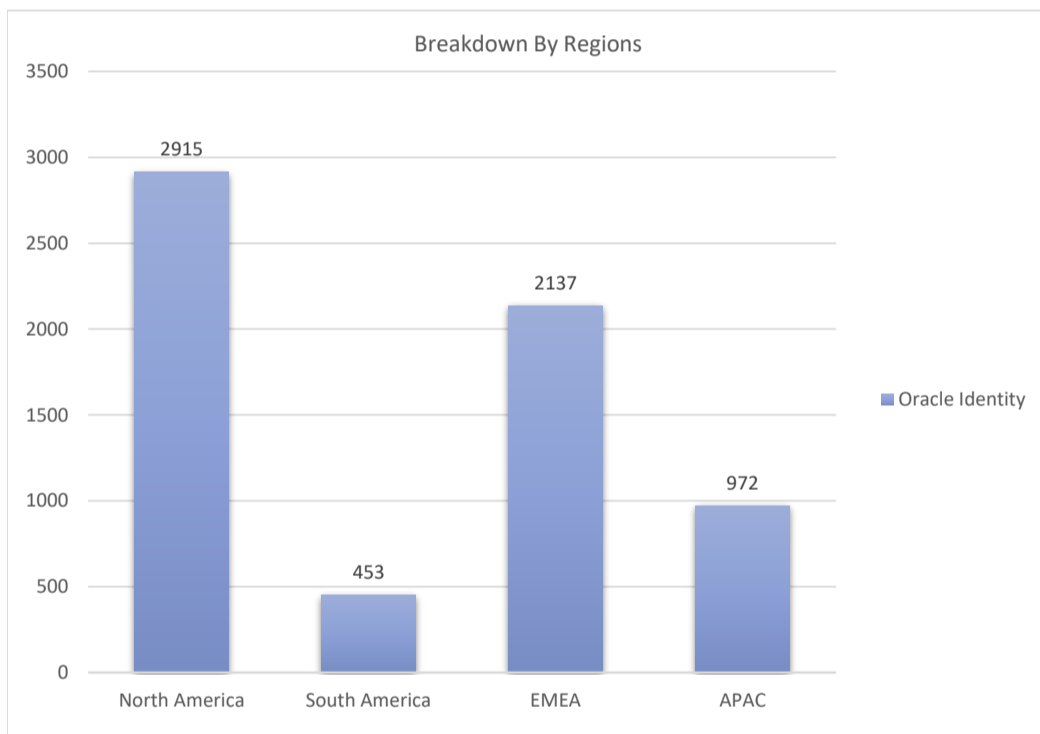

# Oracle Identity

Active Customers  
**6,477**

Verified Contacts  
**49,577**

Current Market Size  
**\$21 Billion**

[Place Order](#)

[Request Call](#)