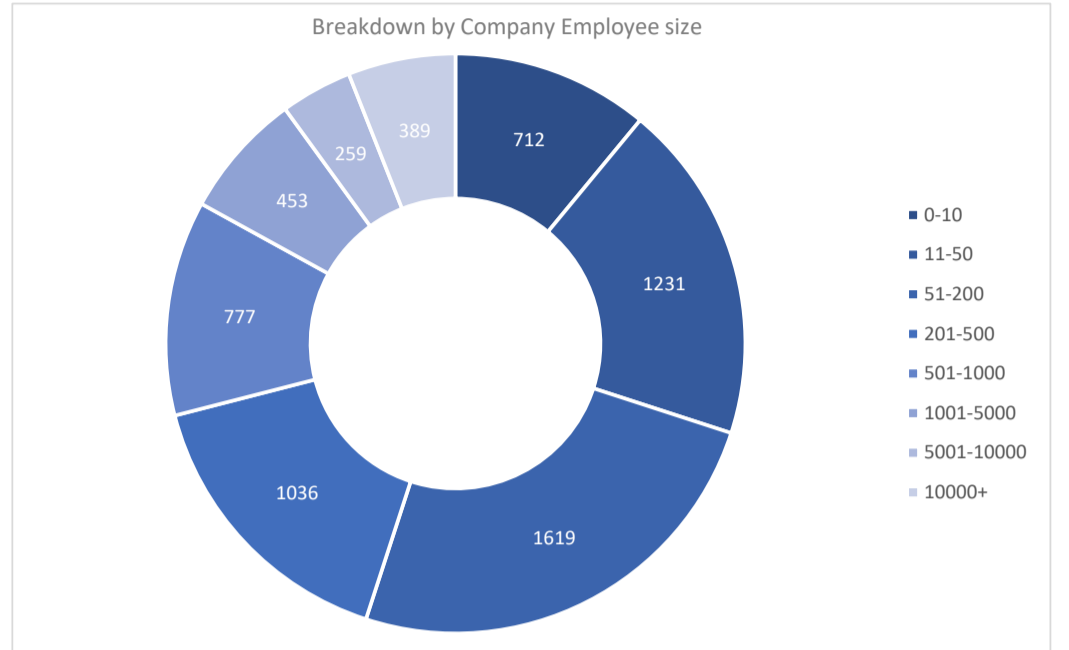

# Oracle Identity

Active Customers  
**6,477**

Verified Contacts  
**49,577**

Current Market Size  
**\$21 Billion**

[Place Order](#)

[Request Call](#)