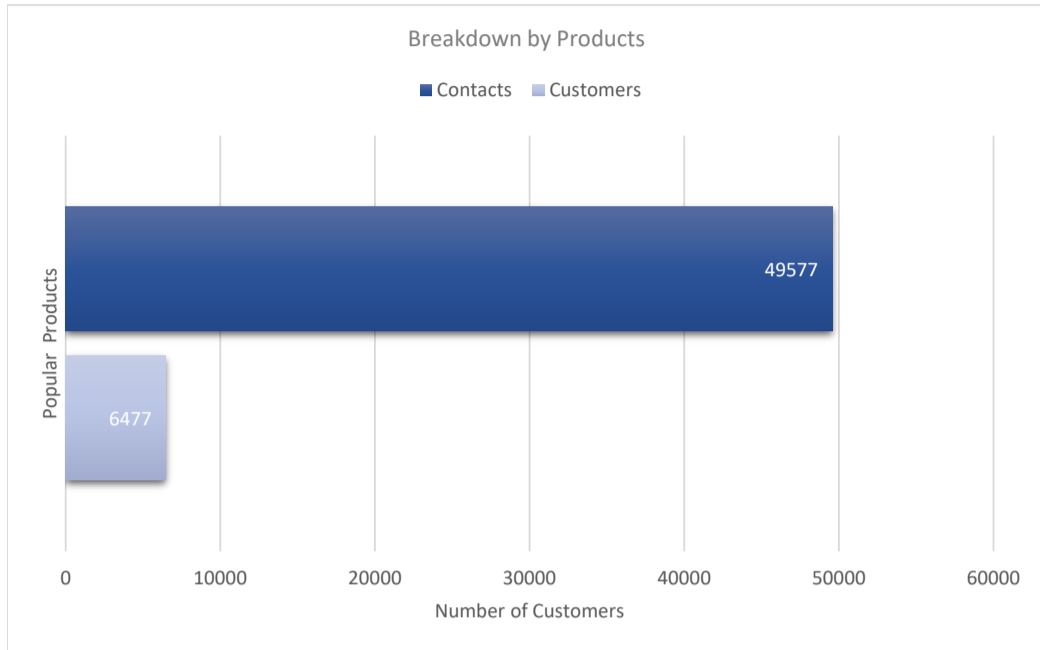

# Oracle Identity

Active Customers  
**6,477**

Verified Contacts  
**49,577**

Current Market Size  
**\$21 Billion**

[Place Order](#)

[Request Call](#)