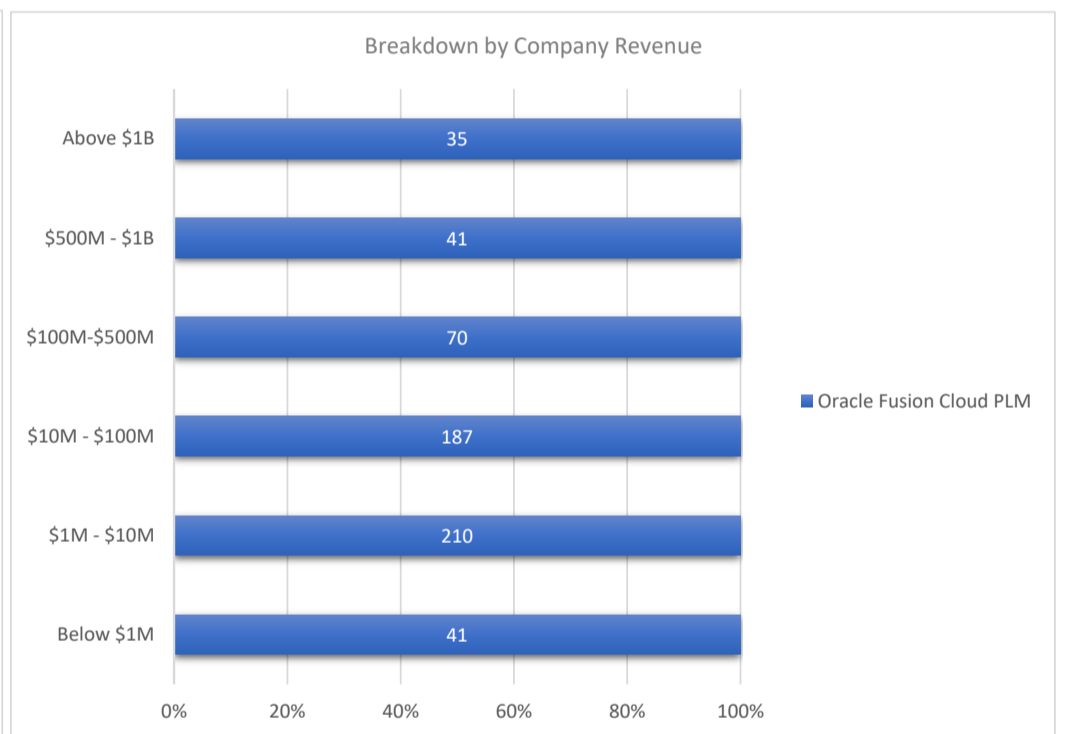

Oracle Fusion Cloud PLM

Active Customers
583

Verified Contacts
4,462

Current Market Size
\$29 Billion

[Place Order](#)

[Request Call](#)