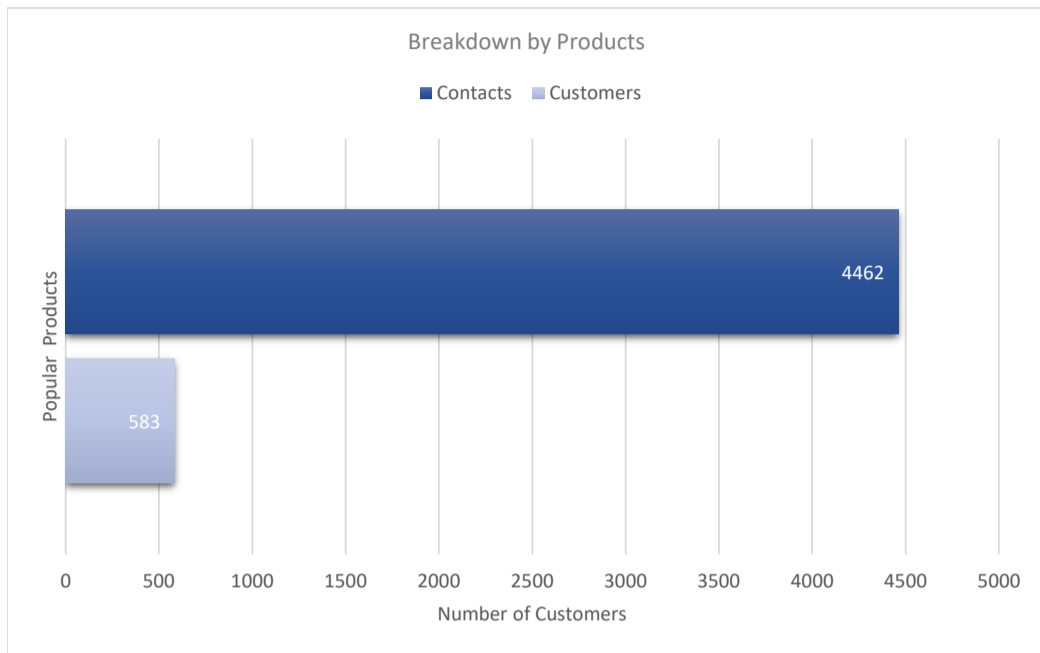

Oracle Fusion Cloud PLM

Active Customers
583

Verified Contacts
4,462

Current Market Size
\$29 Billion

[Place Order](#)

[Request Call](#)