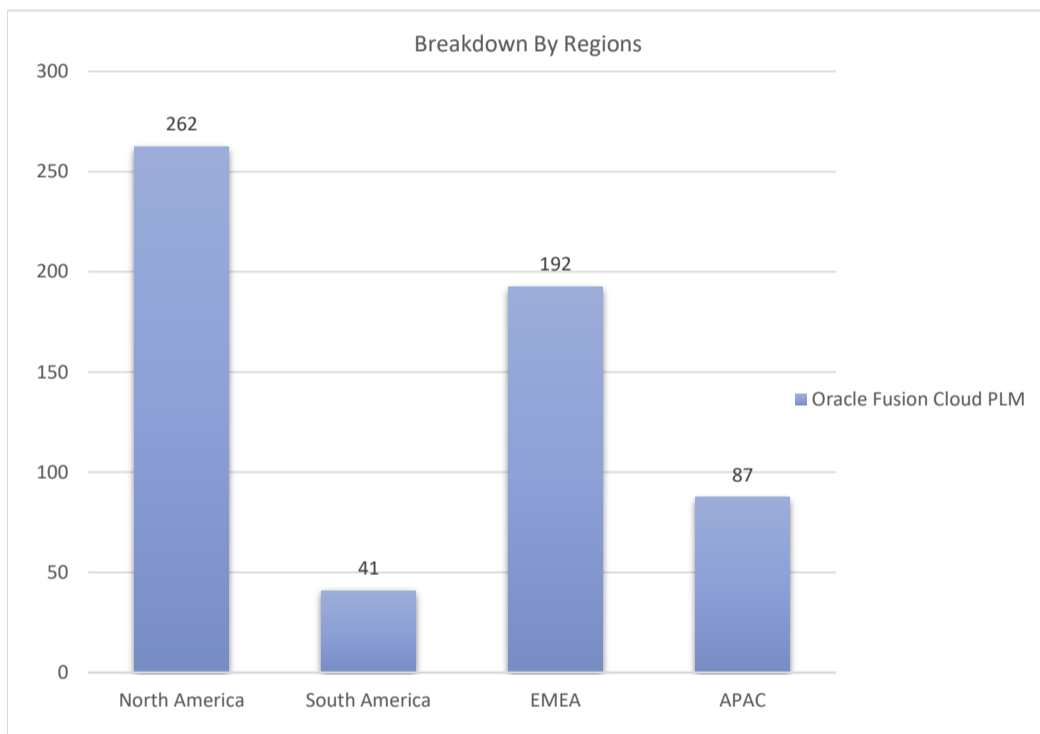

Oracle Fusion Cloud PLM

Active Customers
583

Verified Contacts
4,462

Current Market Size
\$29 Billion

[Place Order](#)

[Request Call](#)