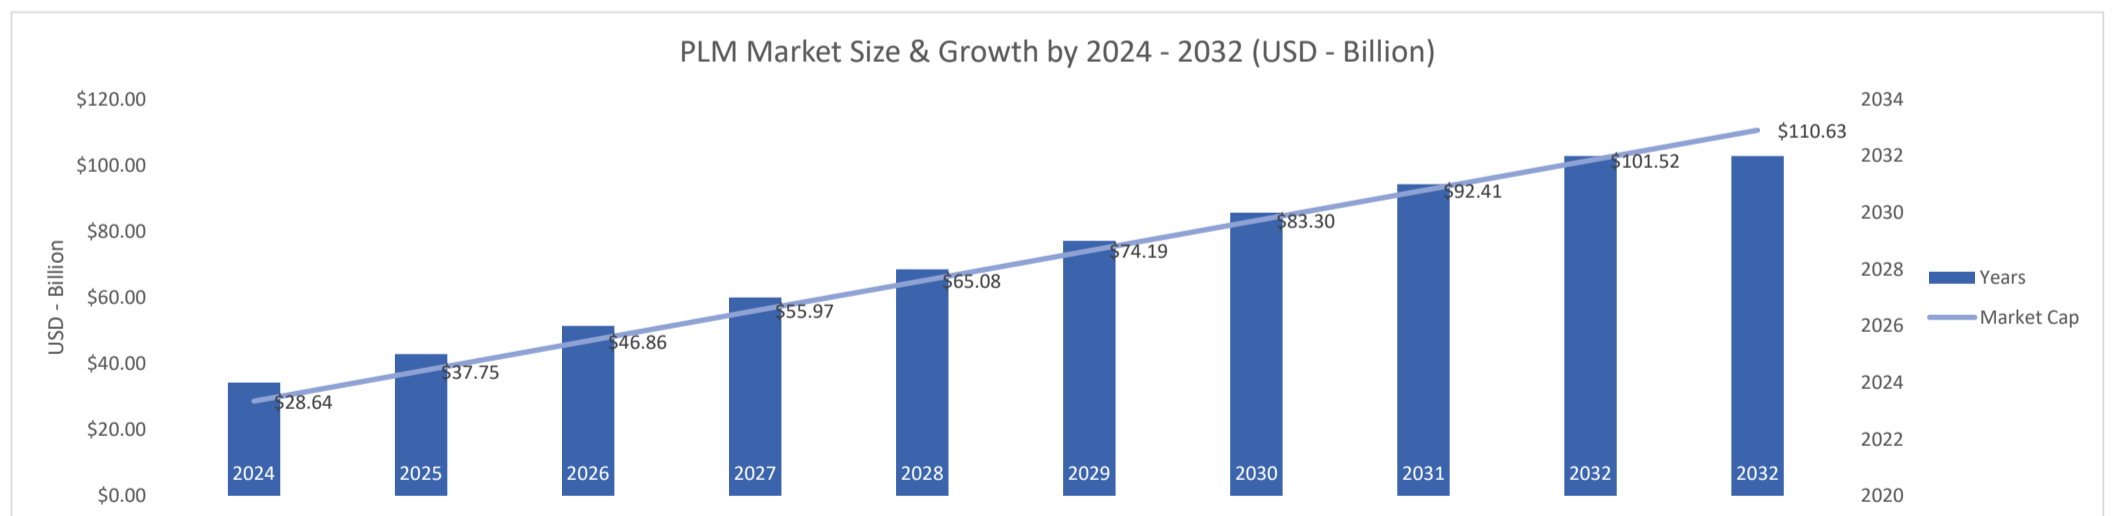

Oracle Fusion Cloud PLM

Active Customers
583

Verified Contacts
4,462

Current Market Size
\$29 Billion

[Place Order](#)

[Request Call](#)