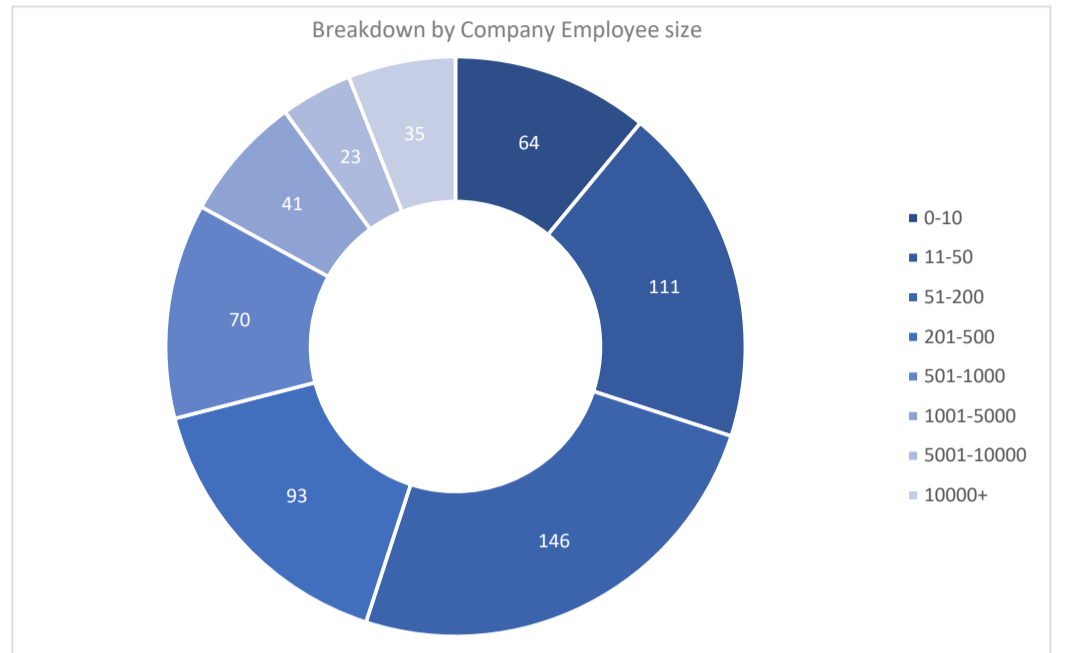

Oracle Fusion Cloud PLM

Active Customers
583

Verified Contacts
4,462

Current Market Size
\$29 Billion

[Place Order](#)

[Request Call](#)