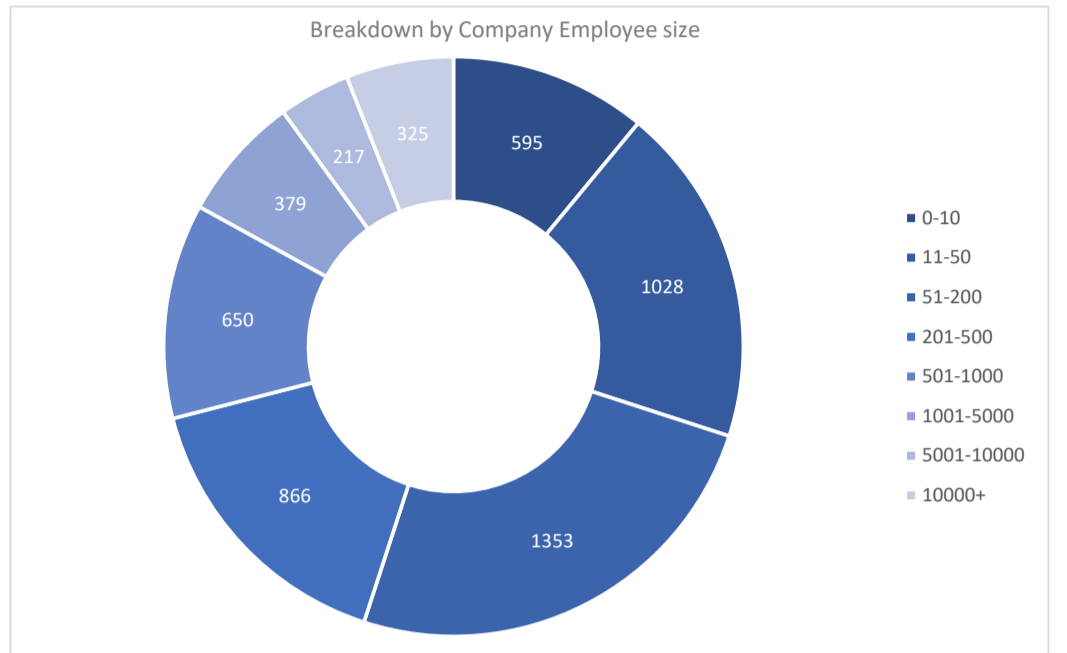

OneLogin Identity

Active Customers
5,413

Verified Contacts
41,433

Current Market Size
\$21 Billion

[Place Order](#)

[Request Call](#)