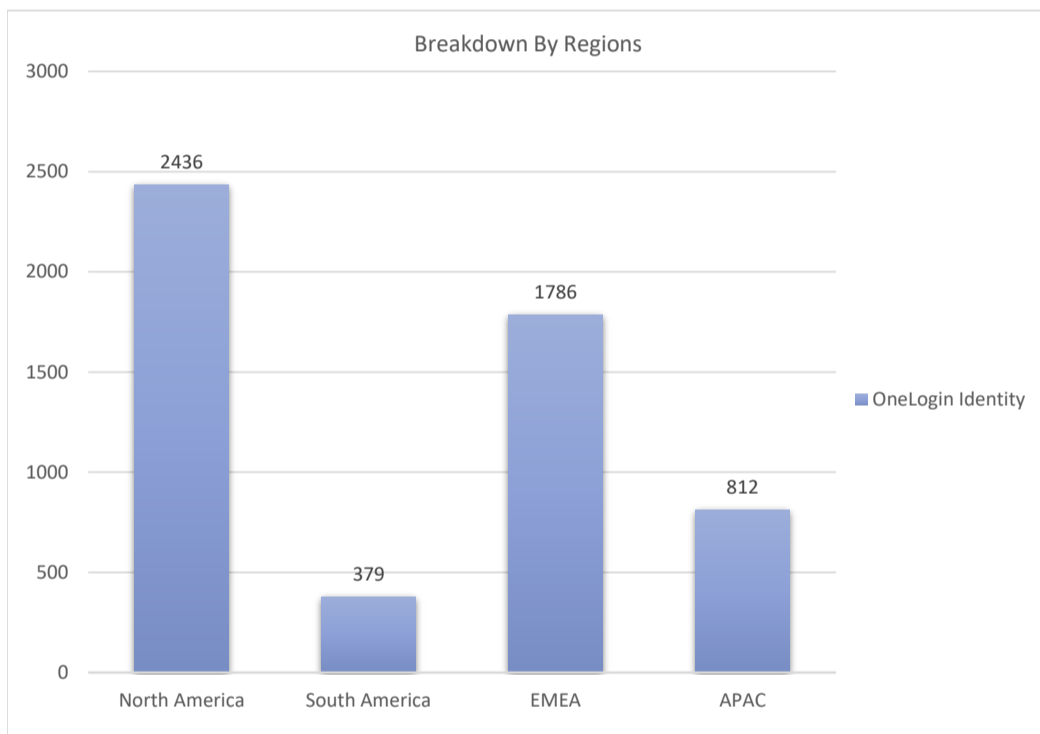

OneLogin Identity

Active Customers
5,413

Verified Contacts
41,433

Current Market Size
\$21 Billion

[Place Order](#)

[Request Call](#)