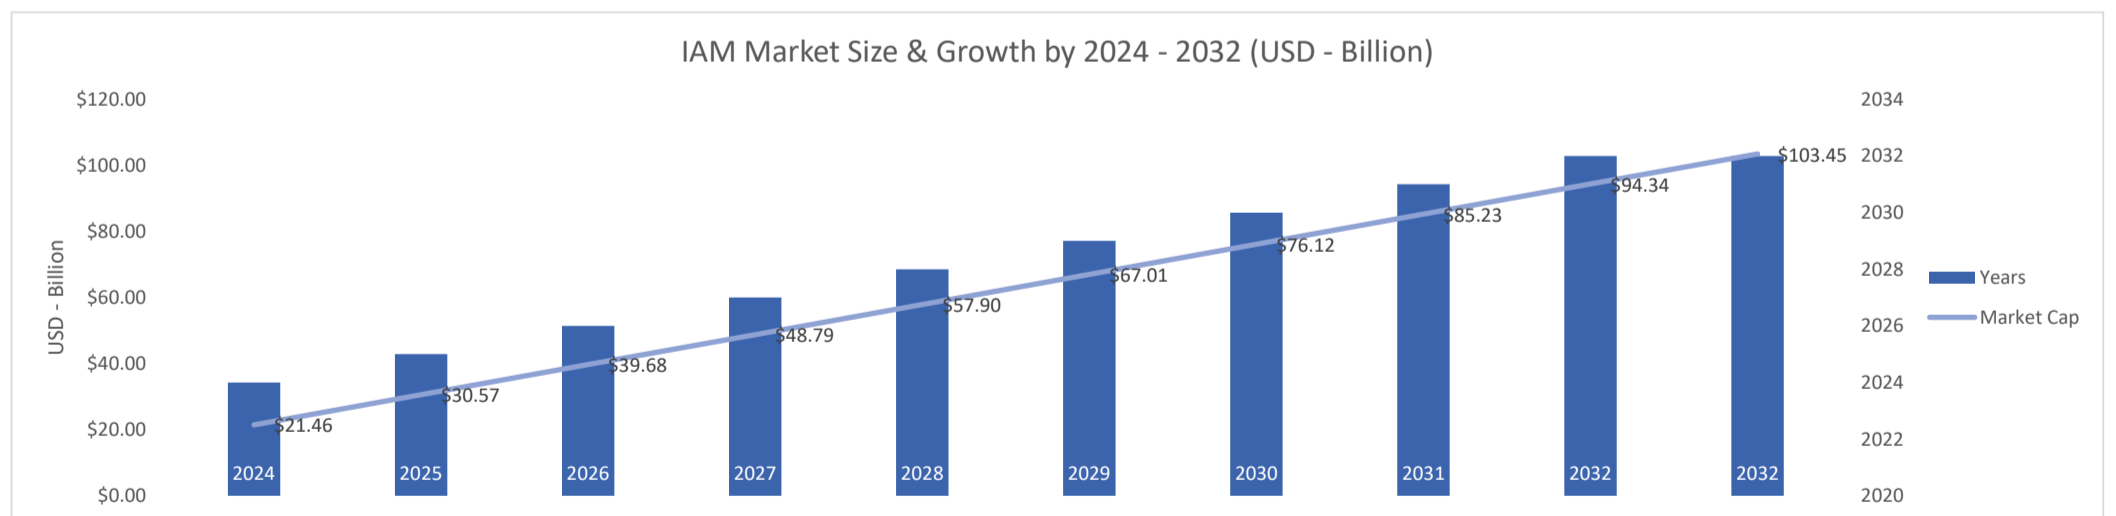

OneLogin Identity

Active Customers
5,413

Verified Contacts
41,433

Current Market Size
\$21 Billion

[Place Order](#)

[Request Call](#)