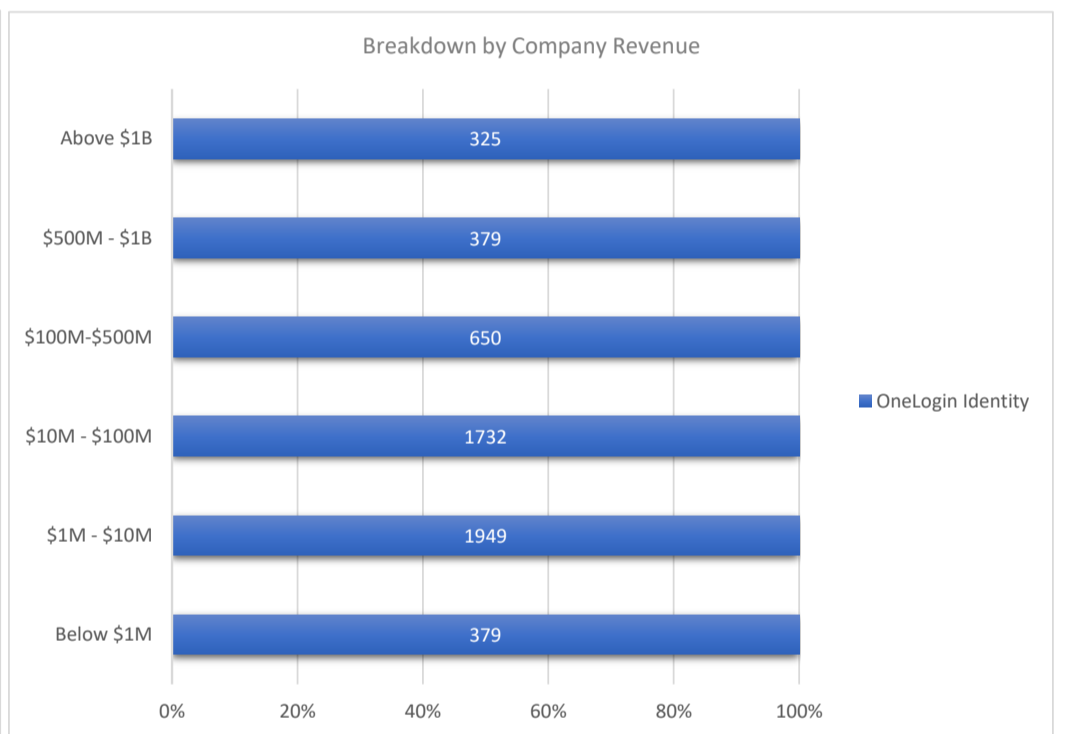

OneLogin Identity

Active Customers
5,413

Verified Contacts
41,433

Current Market Size
\$21 Billion

[Place Order](#)

[Request Call](#)