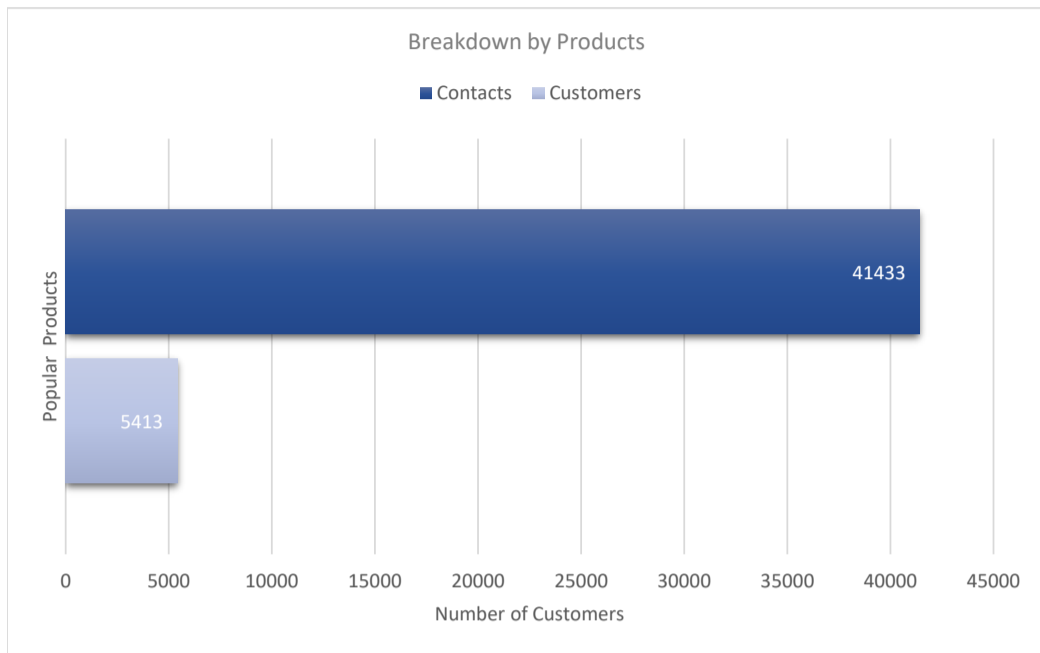

OneLogin Identity

Active Customers
5,413

Verified Contacts
41,433

Current Market Size
\$21 Billion

[Place Order](#)

[Request Call](#)