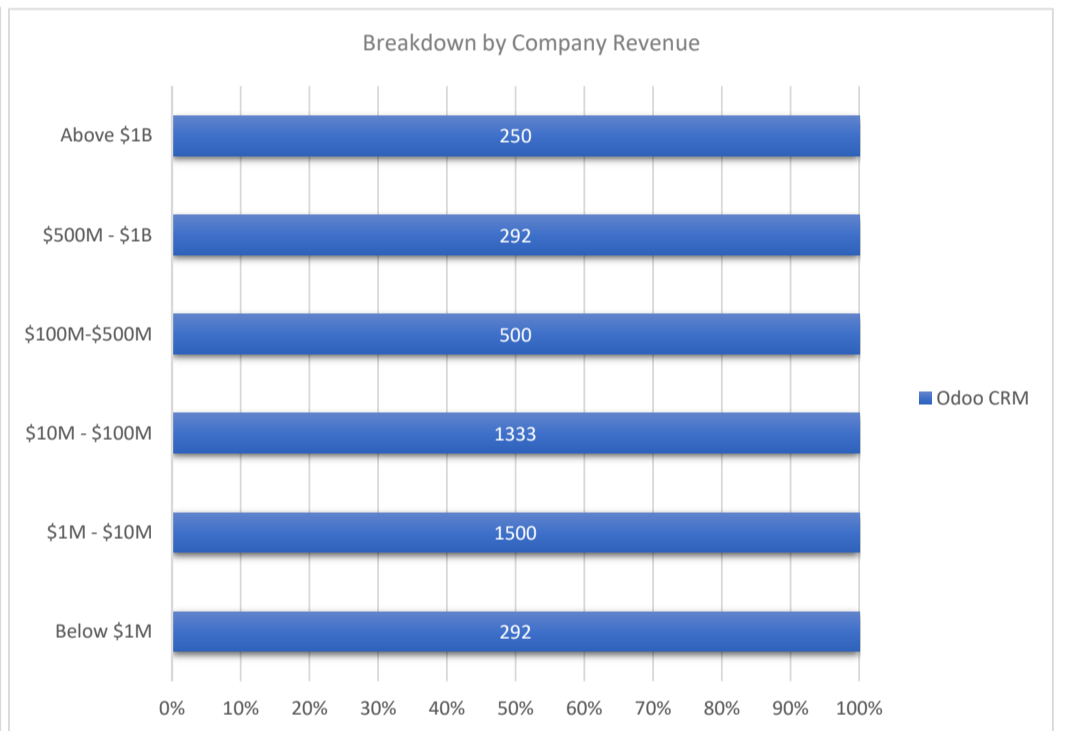

# Odoo CRM

Active Customers  
**4,167**

Verified Contacts  
**27,266**

Current Market Size  
**\$80 Billion**

[Place Order](#)

[Request Call](#)