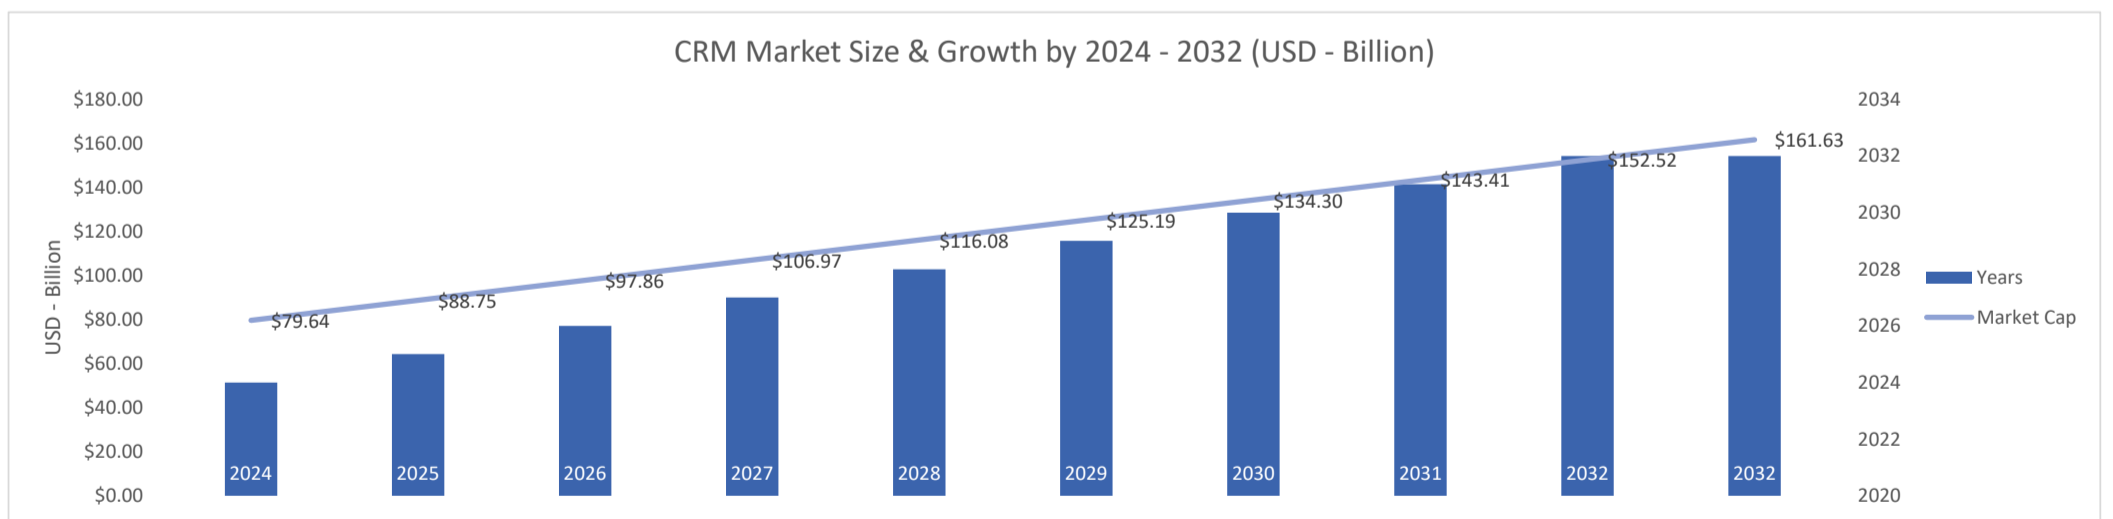

# Odoo CRM

Active Customers  
**4,167**

Verified Contacts  
**27,266**

Current Market Size  
**\$80 Billion**

[Place Order](#)

[Request Call](#)