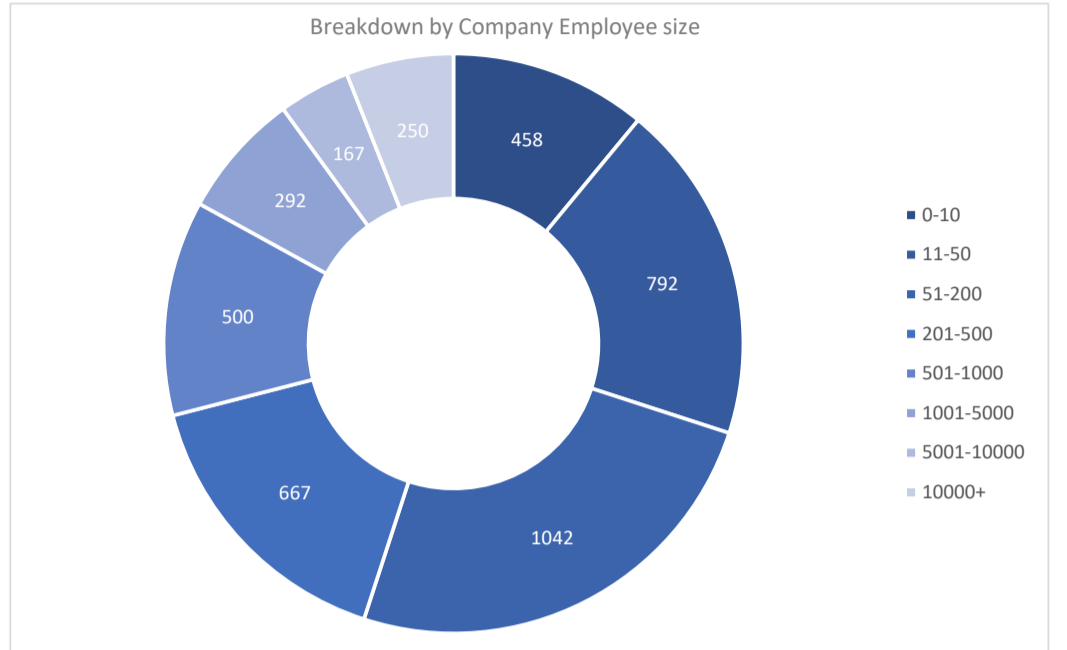

# Odoo CRM

Active Customers  
**4,167**

Verified Contacts  
**27,266**

Current Market Size  
**\$80 Billion**

[Place Order](#)

[Request Call](#)