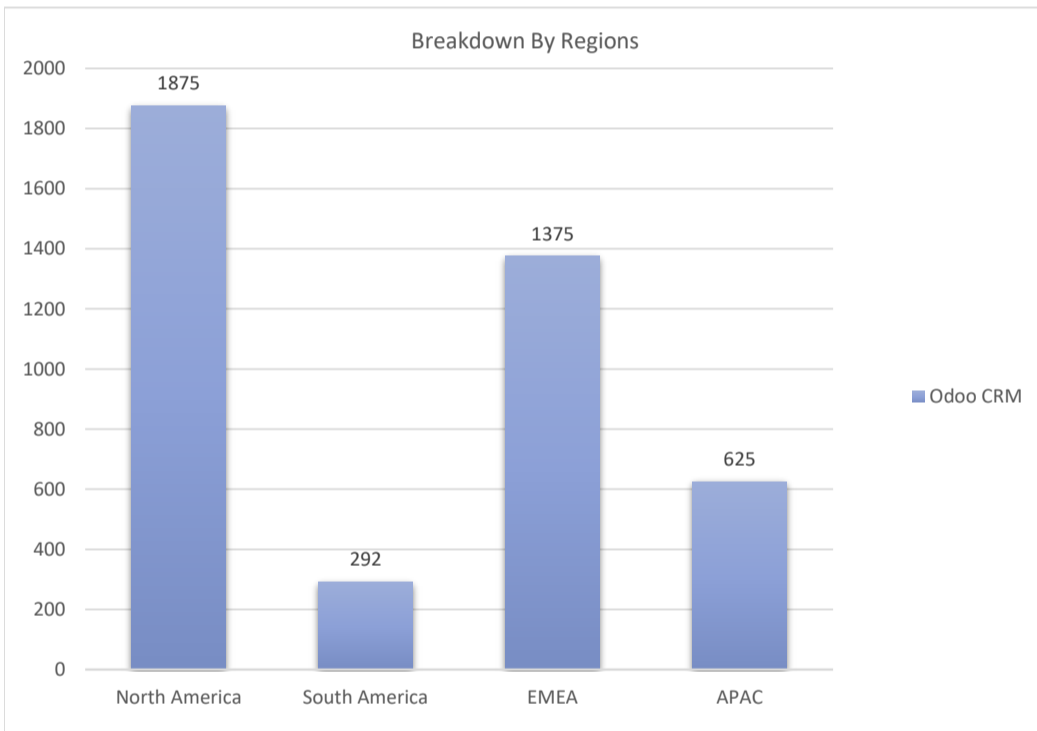

# Odoo CRM

Active Customers  
**4,167**

Verified Contacts  
**27,266**

Current Market Size  
**\$80 Billion**

[Place Order](#)

[Request Call](#)