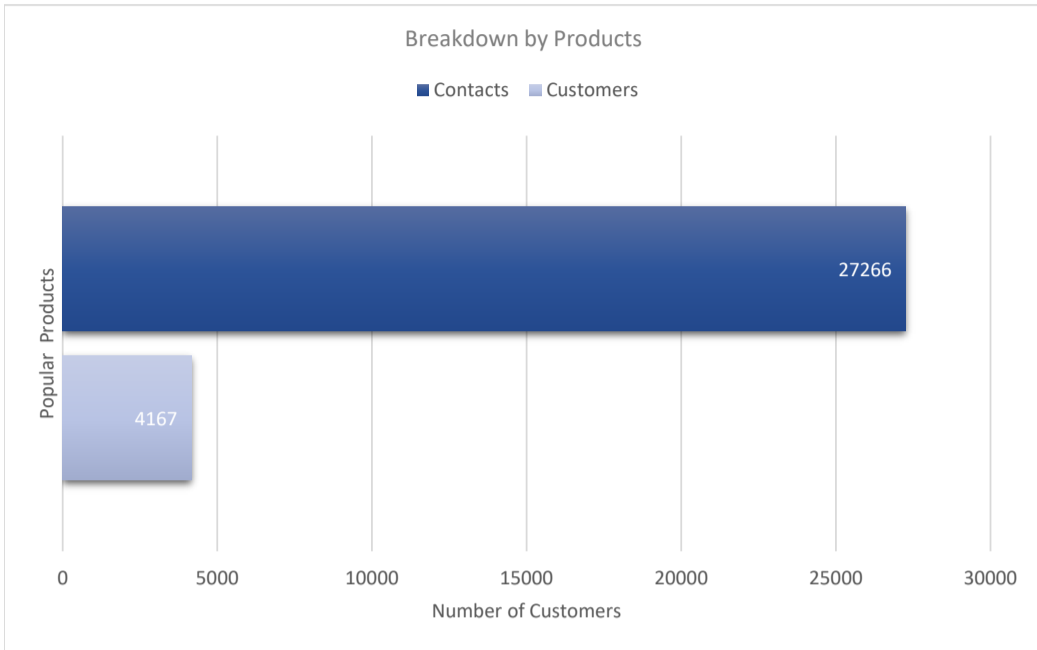

# Odoo CRM

Active Customers  
**4,167**

Verified Contacts  
**27,266**

Current Market Size  
**\$80 Billion**

[Place Order](#)

[Request Call](#)