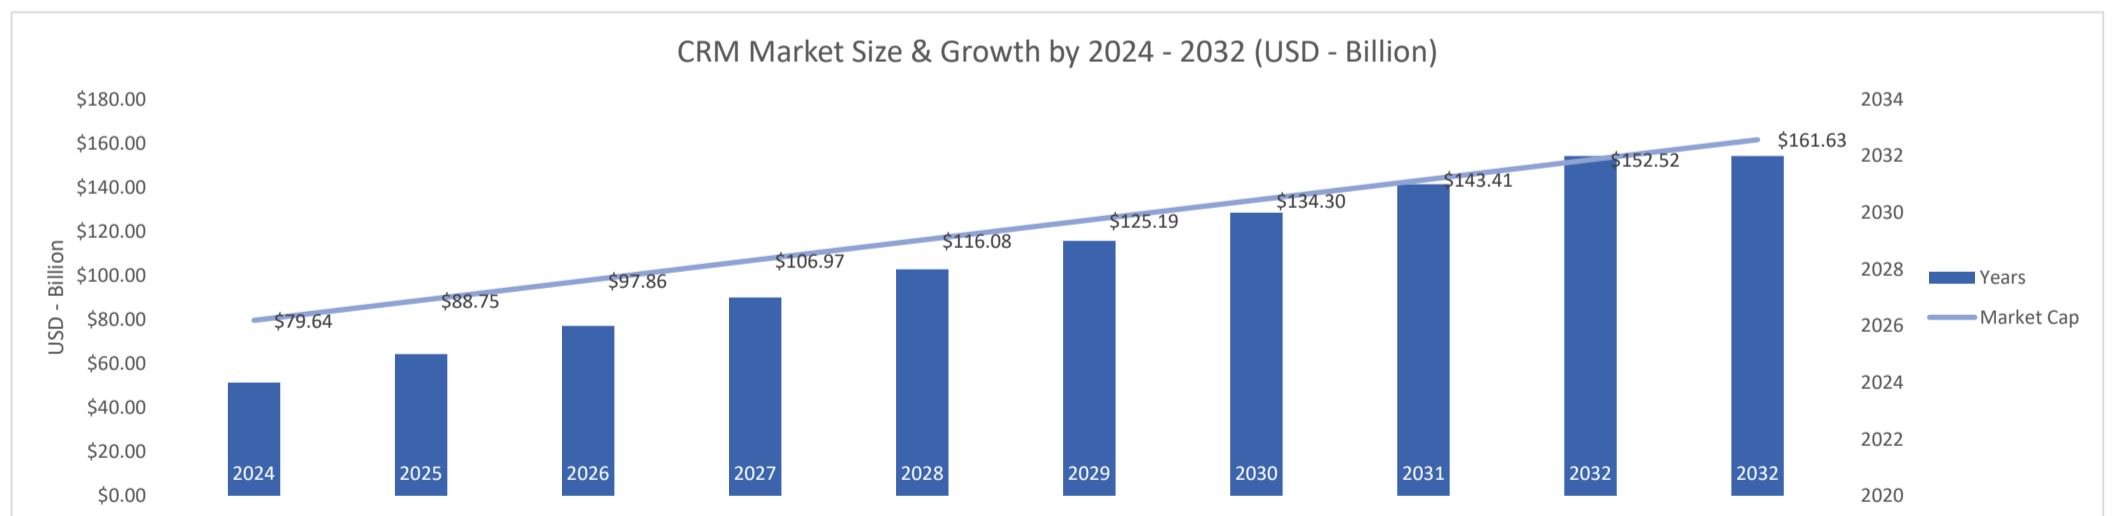

Nimble CRM

Active Customers
1,660

Verified Contacts
10,862

Current Market Size
\$80 Billion

[Place Order](#)

[Request Call](#)