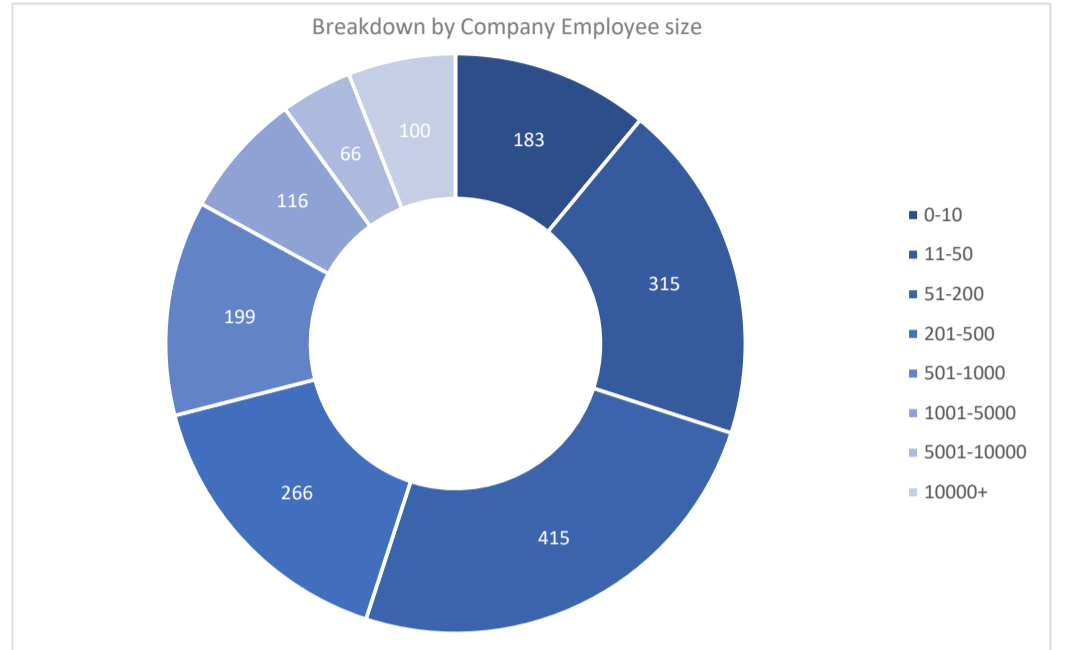

Nimble CRM

Active Customers
1,660

Verified Contacts
10,862

Current Market Size
\$80 Billion

[Place Order](#)

[Request Call](#)