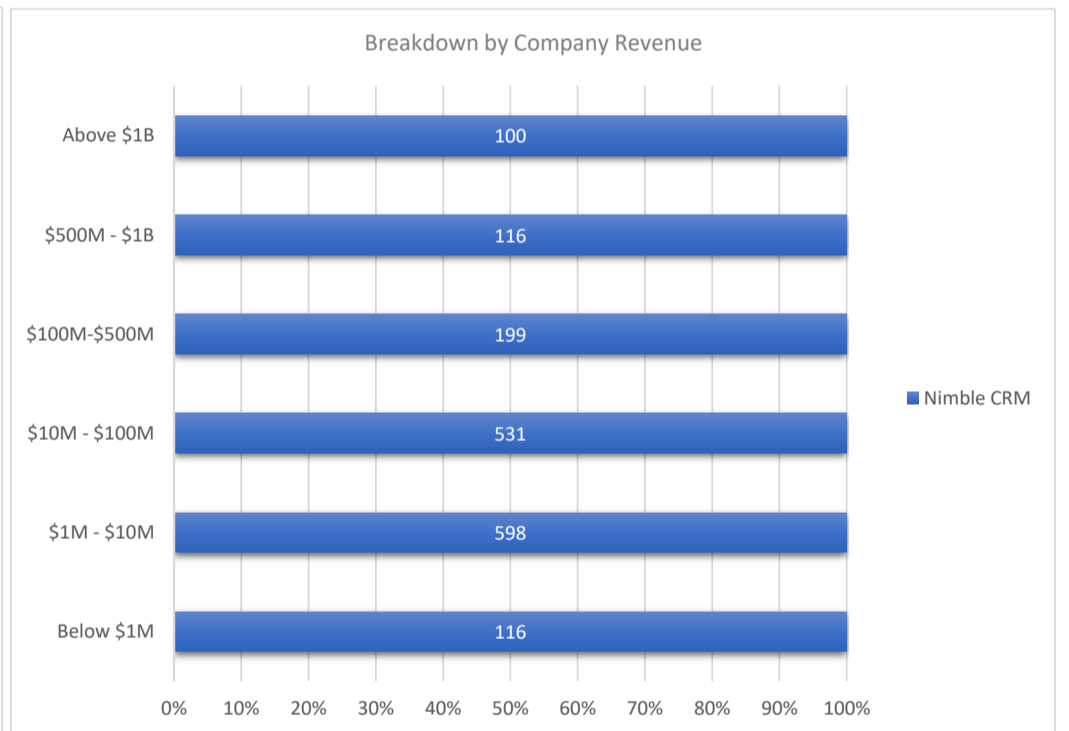

Nimble CRM

Active Customers
1,660

Verified Contacts
10,862

Current Market Size
\$80 Billion

[Place Order](#)

[Request Call](#)