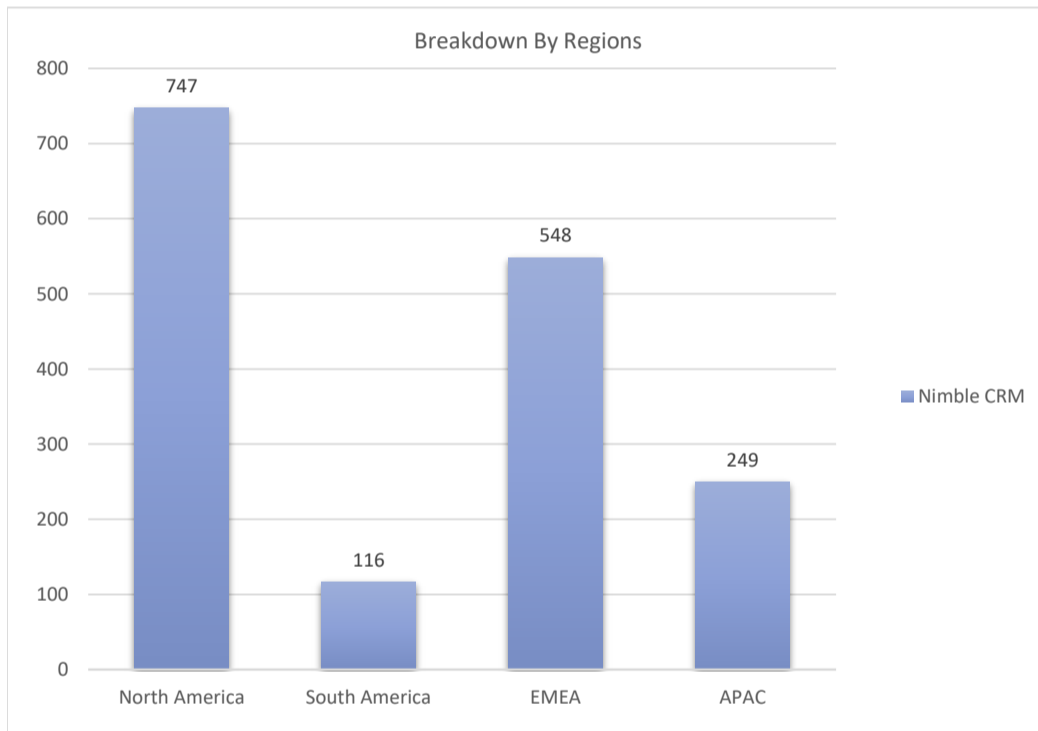

Nimble CRM

Active Customers
1,660

Verified Contacts
10,862

Current Market Size
\$80 Billion

[Place Order](#)

[Request Call](#)