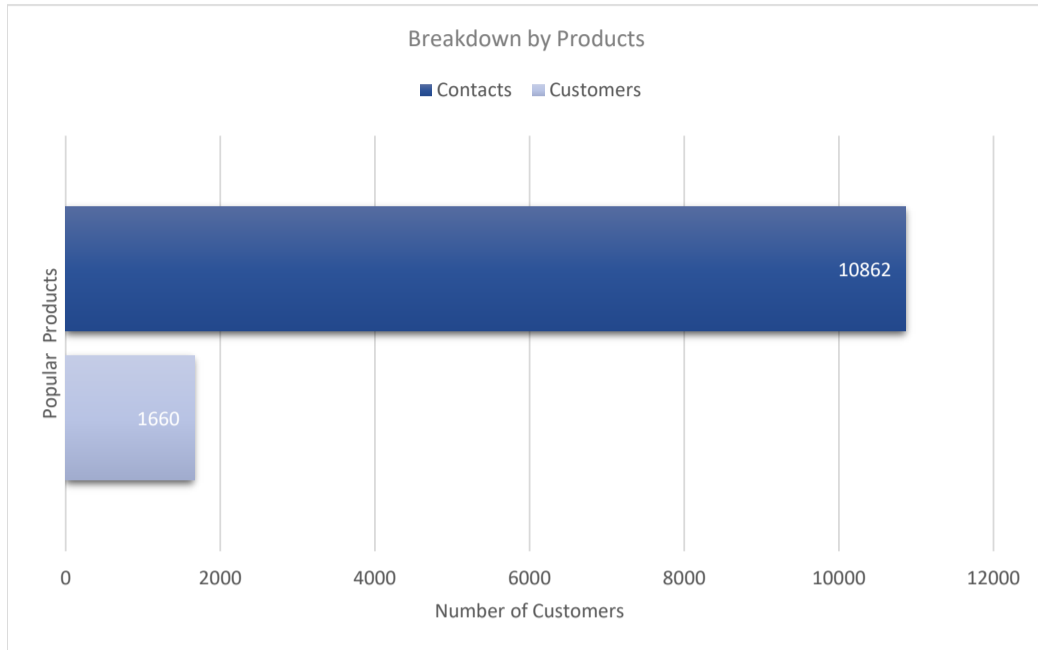

Nimble CRM

Active Customers
1,660

Verified Contacts
10,862

Current Market Size
\$80 Billion

[Place Order](#)

[Request Call](#)