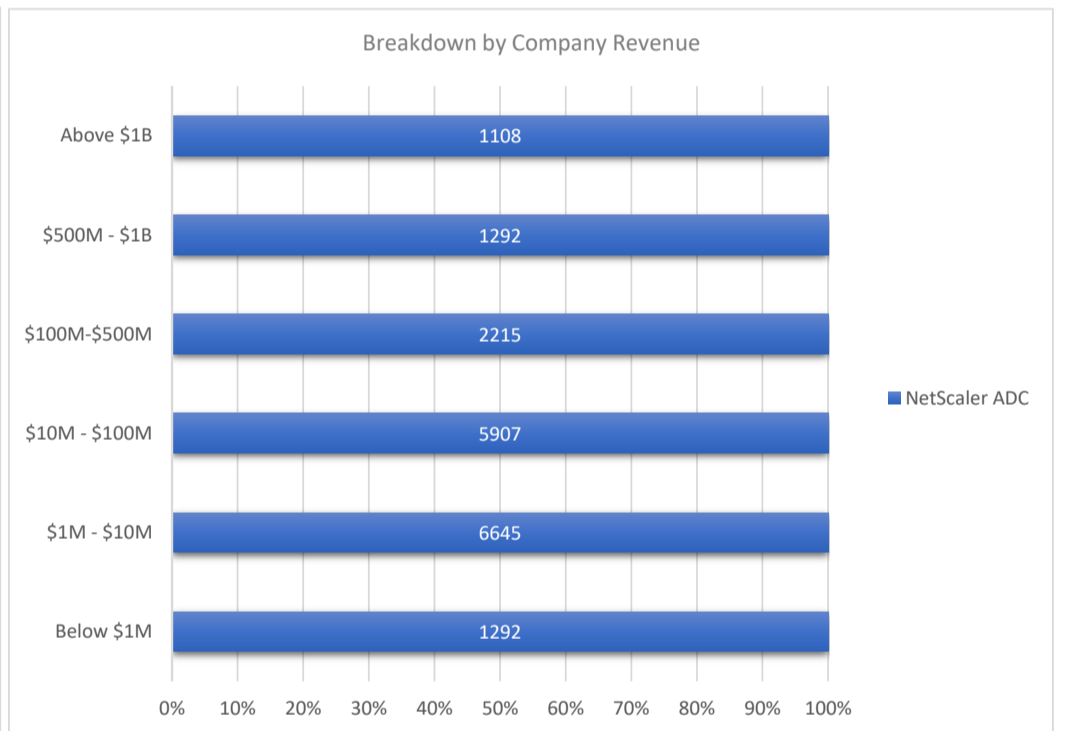

# NetScaler ADC

Active Customers  
**18,459**

Verified Contacts  
**141,291**

Current Market Size  
**\$4 Billion**

Place Order

Request Call