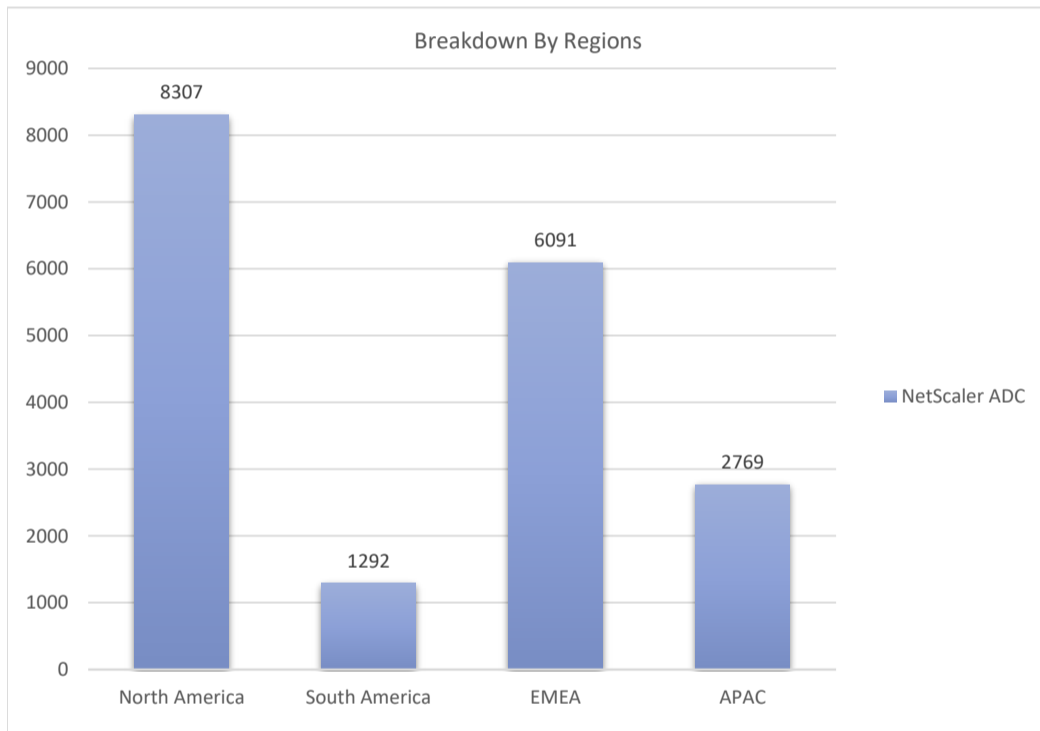

# NetScaler ADC

Active Customers  
**18,459**

Verified Contacts  
**141,291**

Current Market Size  
**\$4 Billion**

Place Order

Request Call