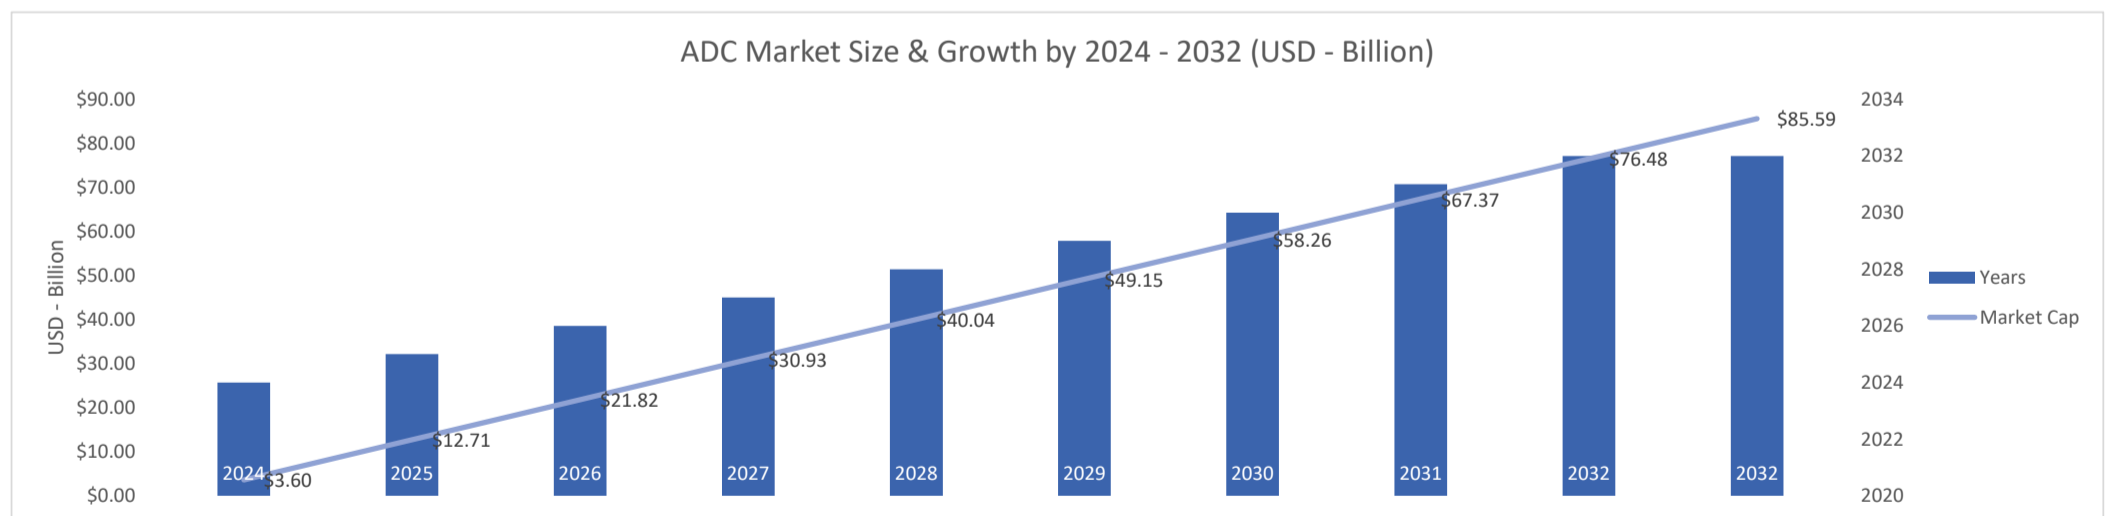

# NetScaler ADC

Active Customers  
**18,459**

Verified Contacts  
**141,291**

Current Market Size  
**\$4 Billion**

Place Order

Request Call