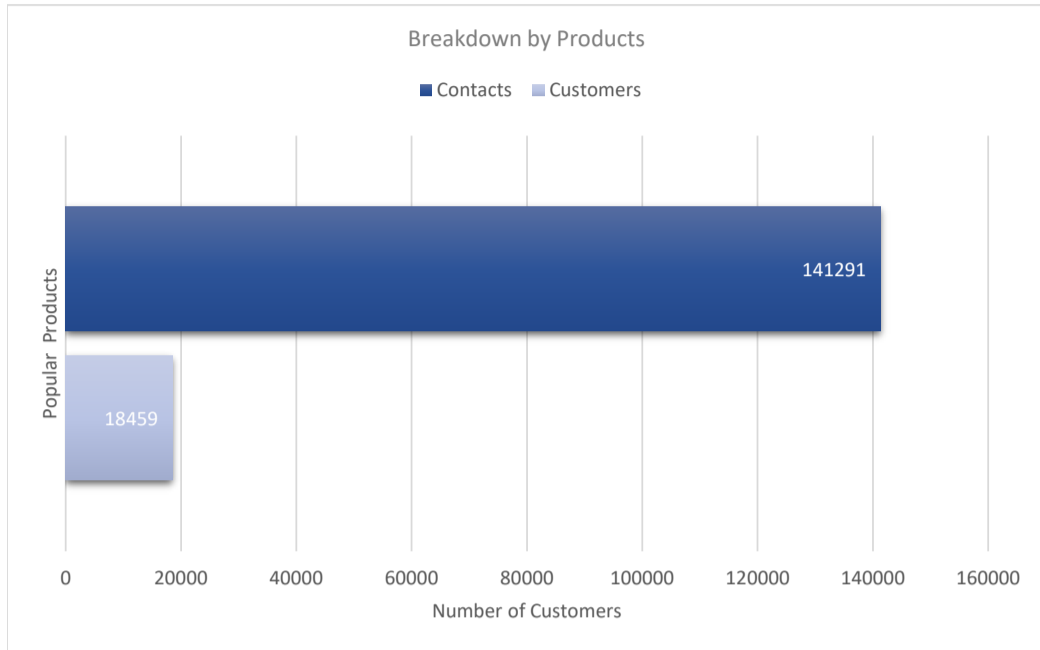

# NetScaler ADC

Active Customers  
**18,459**

Verified Contacts  
**141,291**

Current Market Size  
**\$4 Billion**

Place Order

Request Call