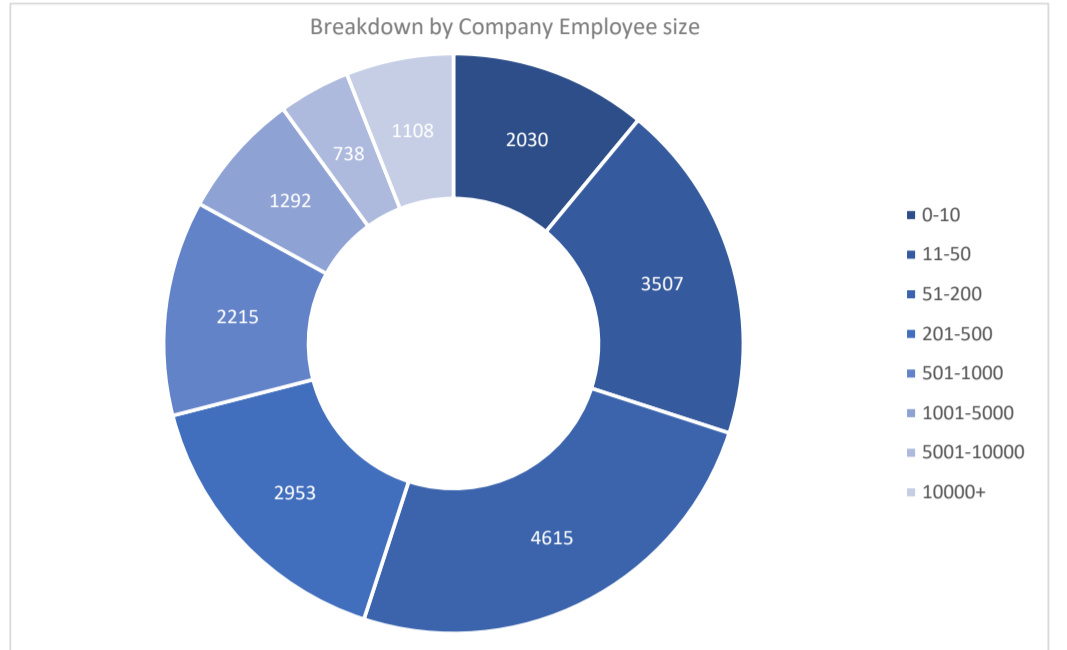

# NetScaler ADC

Active Customers  
**18,459**

Verified Contacts  
**141,291**

Current Market Size  
**\$4 Billion**

Place Order

Request Call