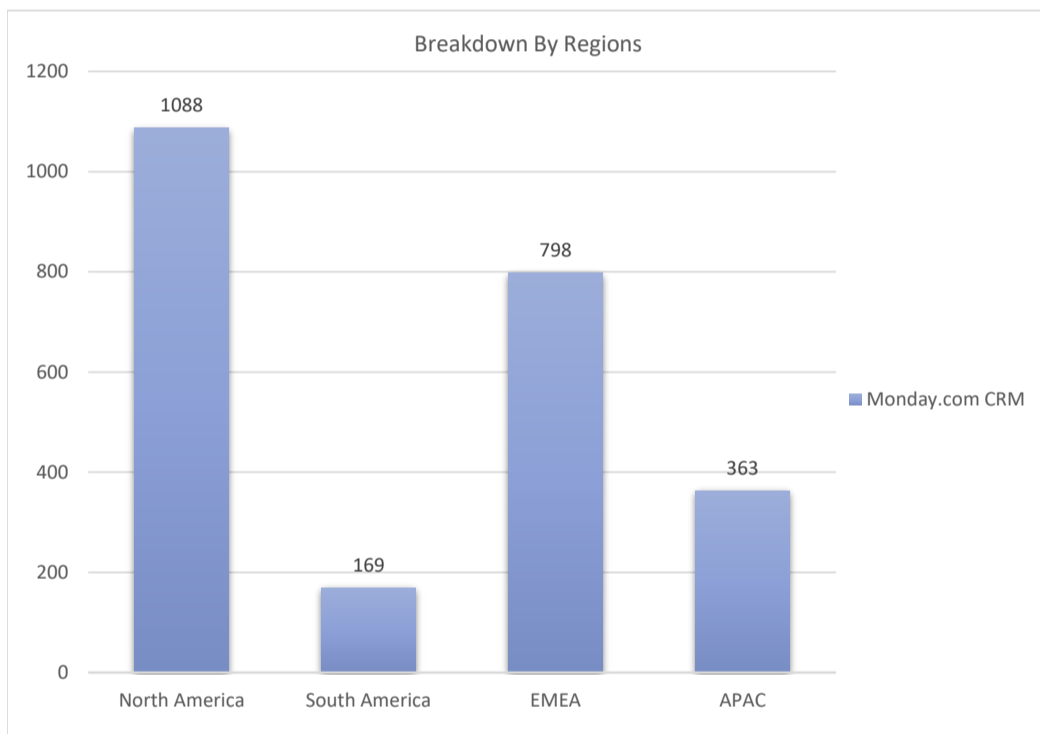

Monday.com CRM

Active Customers
2,417

Verified Contacts
15,815

Current Market Size
\$80 Billion

[Place Order](#)

[Request Call](#)