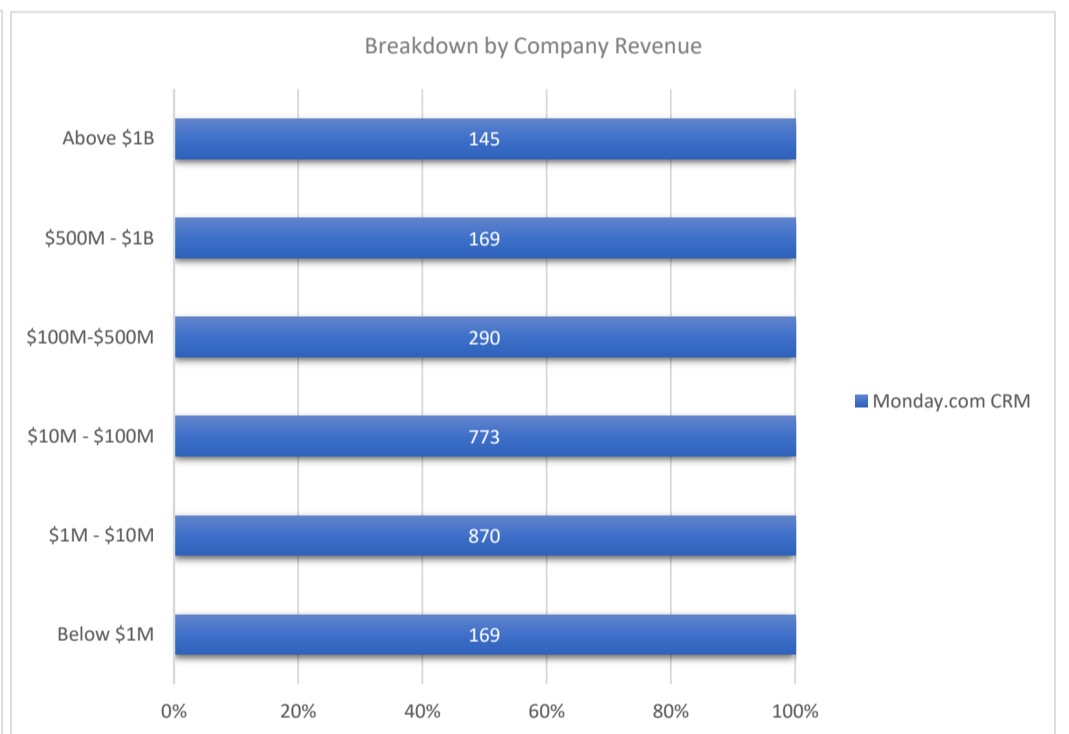

Monday.com CRM

Active Customers
2,417

Verified Contacts
15,815

Current Market Size
\$80 Billion

[Place Order](#)

[Request Call](#)