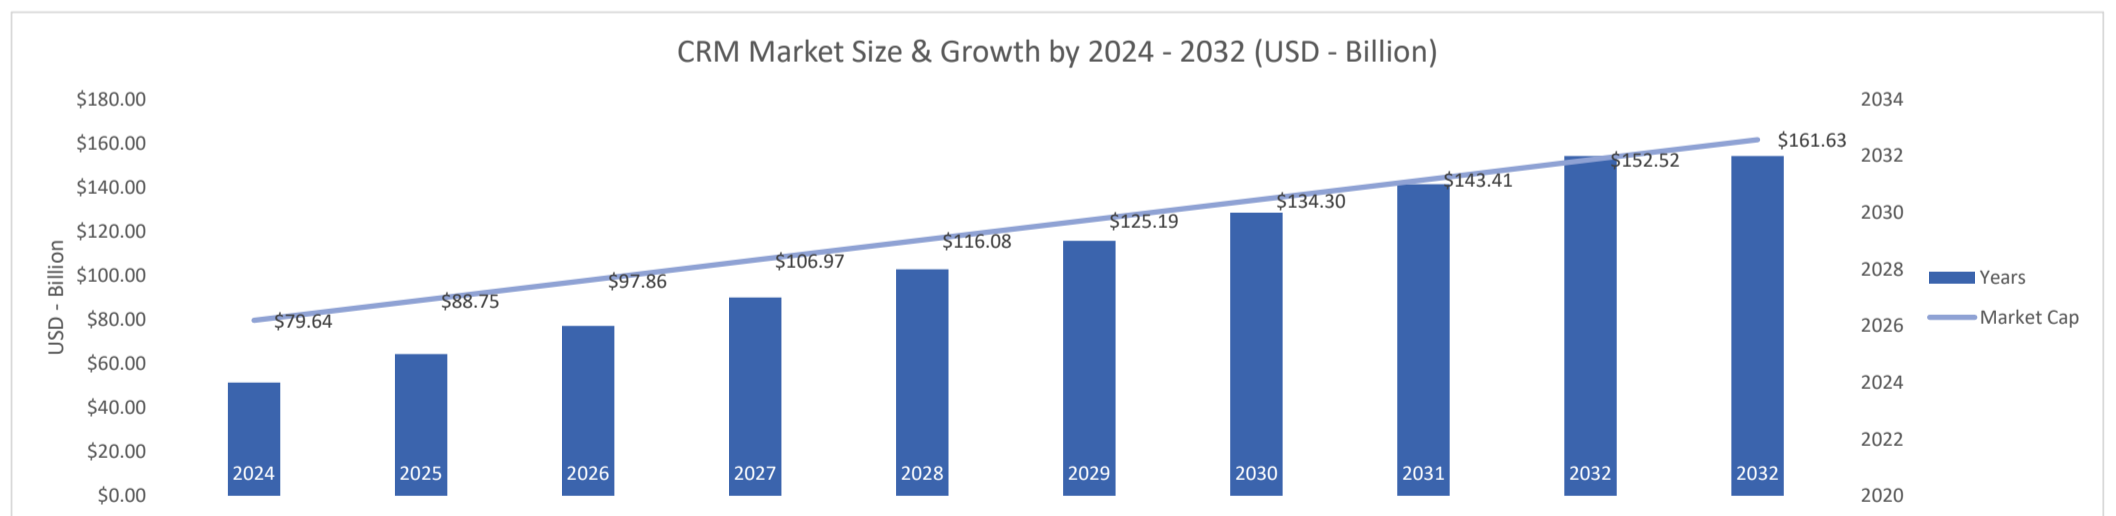

Monday.com CRM

Active Customers
2,417

Verified Contacts
15,815

Current Market Size
\$80 Billion

[Place Order](#)

[Request Call](#)