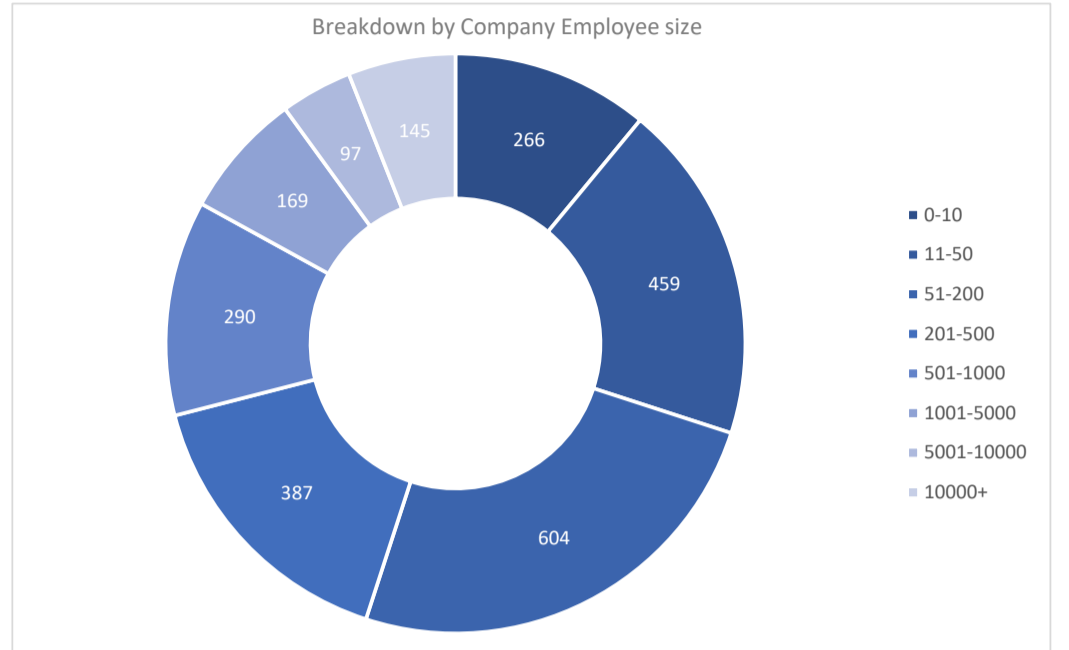

Monday.com CRM

Active Customers
2,417

Verified Contacts
15,815

Current Market Size
\$80 Billion

[Place Order](#)

[Request Call](#)