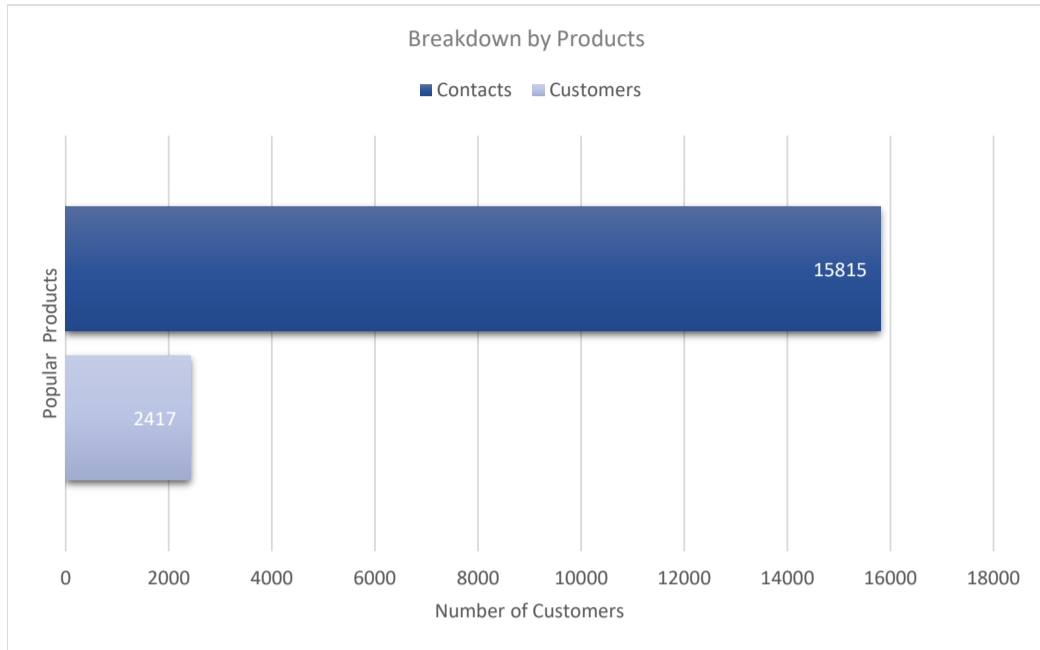

Monday.com CRM

Active Customers
2,417

Verified Contacts
15,815

Current Market Size
\$80 Billion

[Place Order](#)

[Request Call](#)