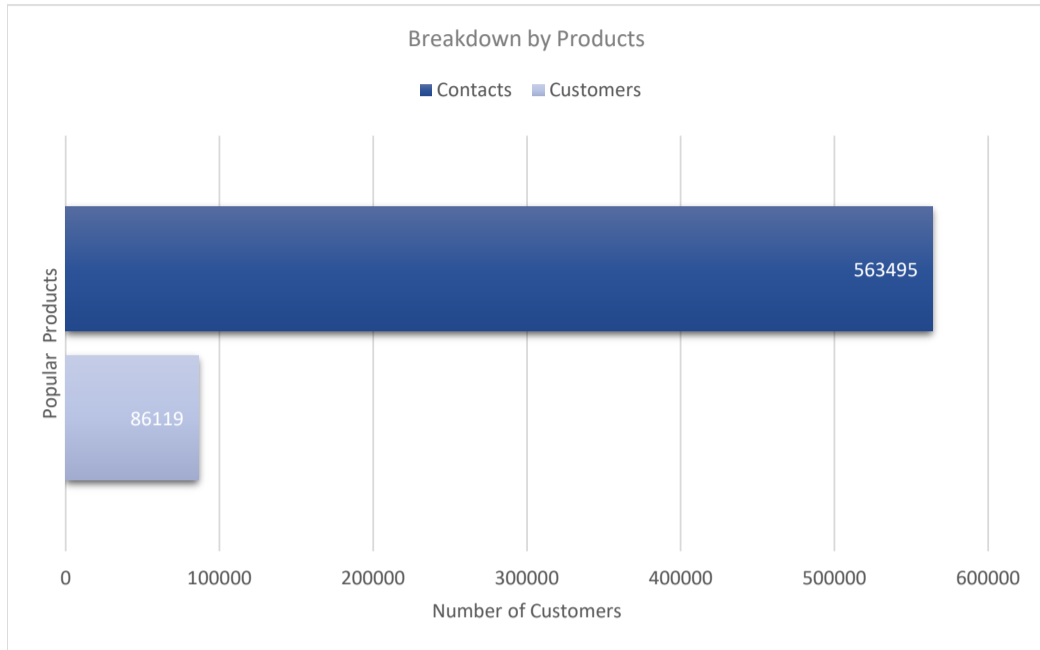

Microsoft Dynamics CRM

Active Customers
86,119

Verified Contacts
563,495

Current Market Size
\$80 Billion

[Place Order](#)

[Request Call](#)