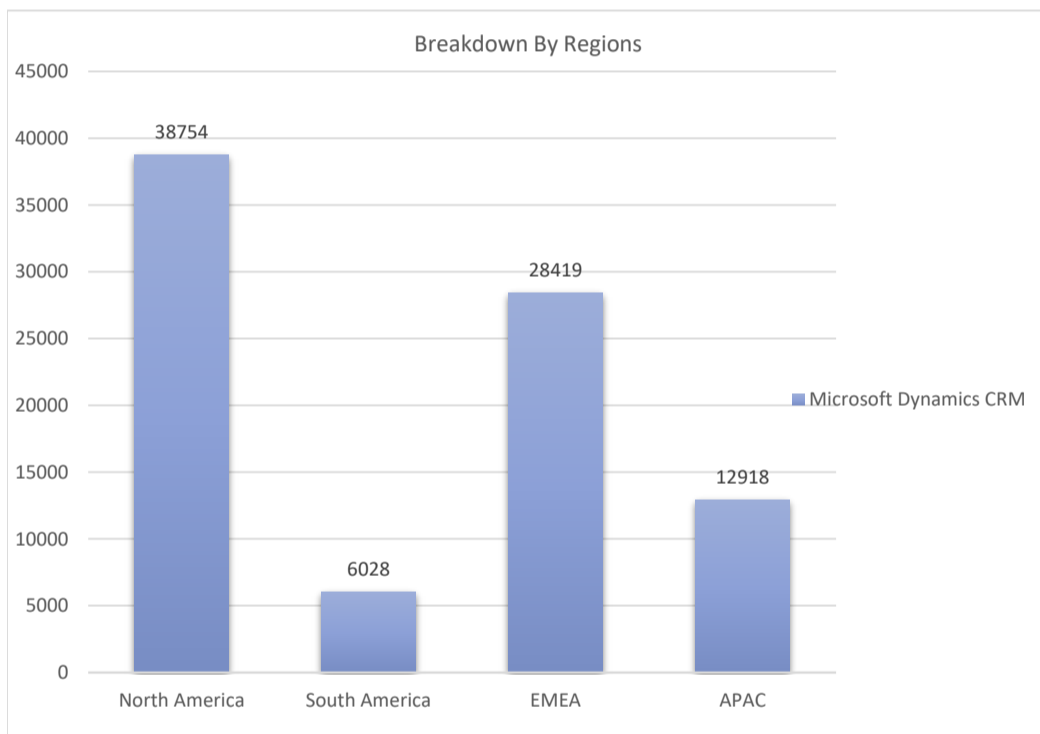

Microsoft Dynamics CRM

Active Customers
86,119

Verified Contacts
563,495

Current Market Size
\$80 Billion

[Place Order](#)

[Request Call](#)