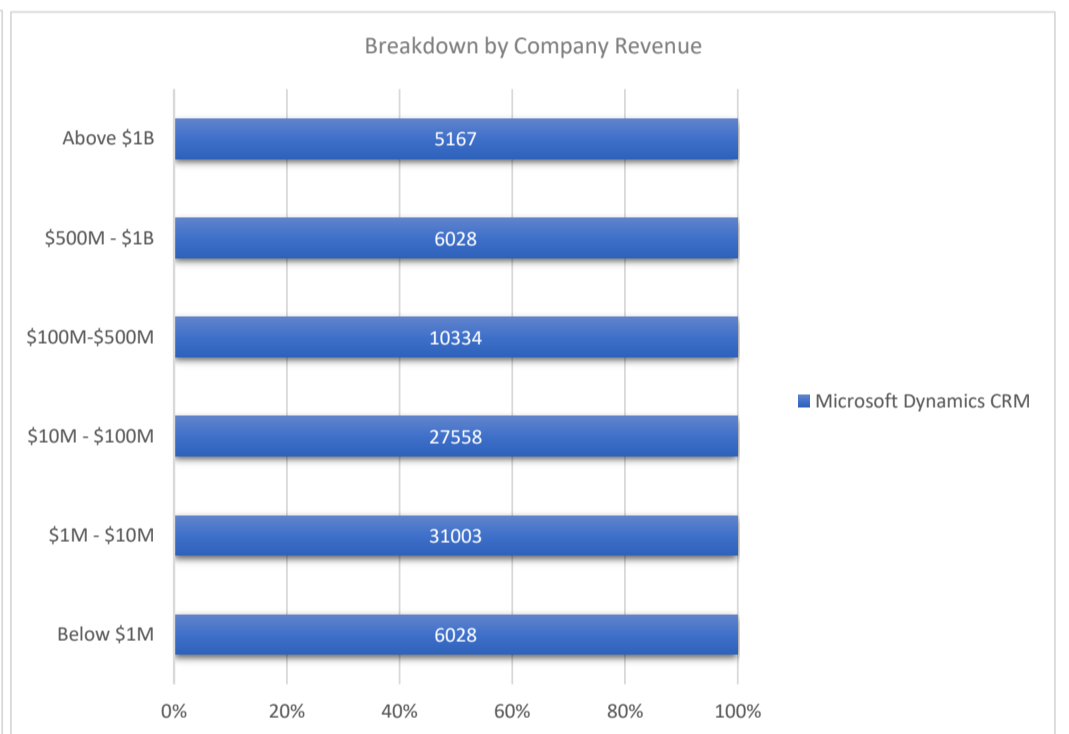

Microsoft Dynamics CRM

Active Customers
86,119

Verified Contacts
563,495

Current Market Size
\$80 Billion

[Place Order](#)

[Request Call](#)