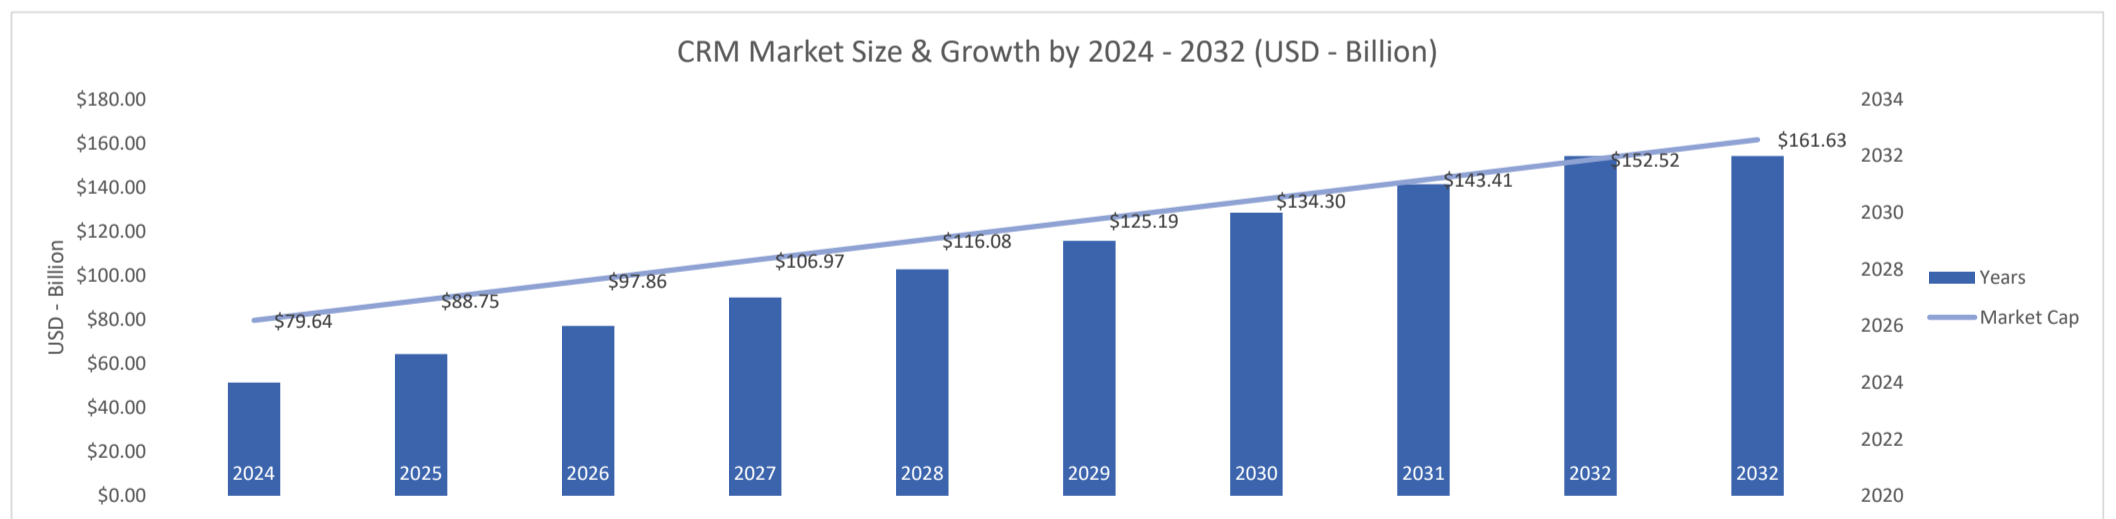

Microsoft Dynamics CRM

Active Customers
86,119

Verified Contacts
563,495

Current Market Size
\$80 Billion

[Place Order](#)

[Request Call](#)