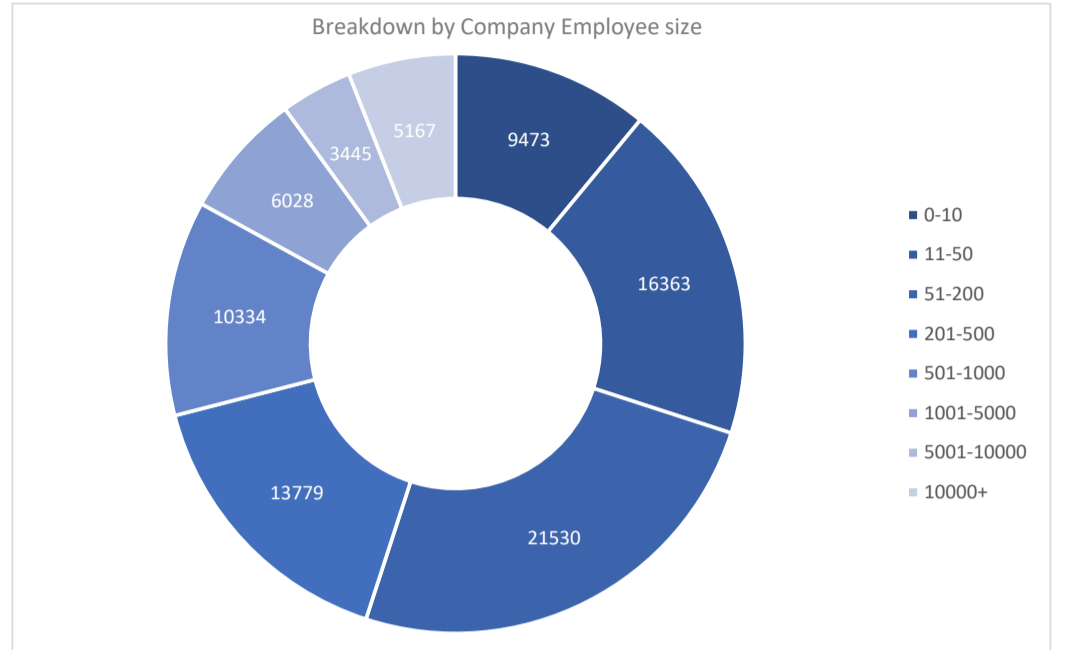

Microsoft Dynamics CRM

Active Customers
86,119

Verified Contacts
563,495

Current Market Size
\$80 Billion

[Place Order](#)

[Request Call](#)