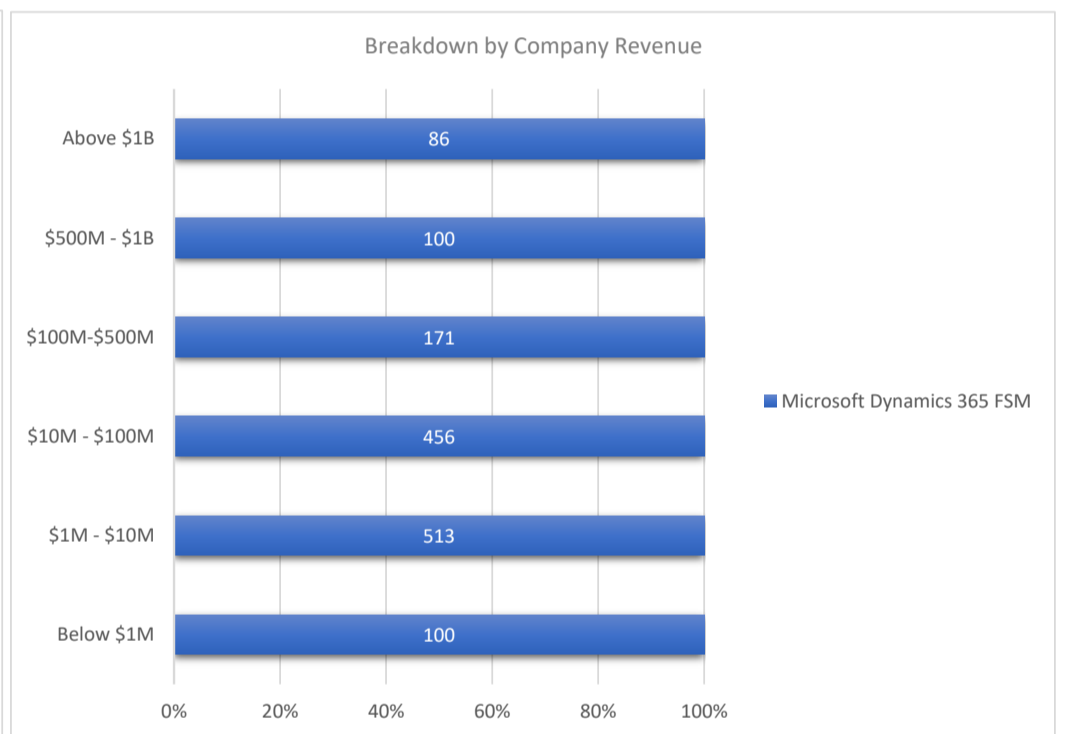

# Microsoft Dynamics 365 FSM

Active Customers  
**1,426**

Verified Contacts  
**10,915**

Current Market Size  
**\$8 Billion**

[Place Order](#)

[Request Call](#)