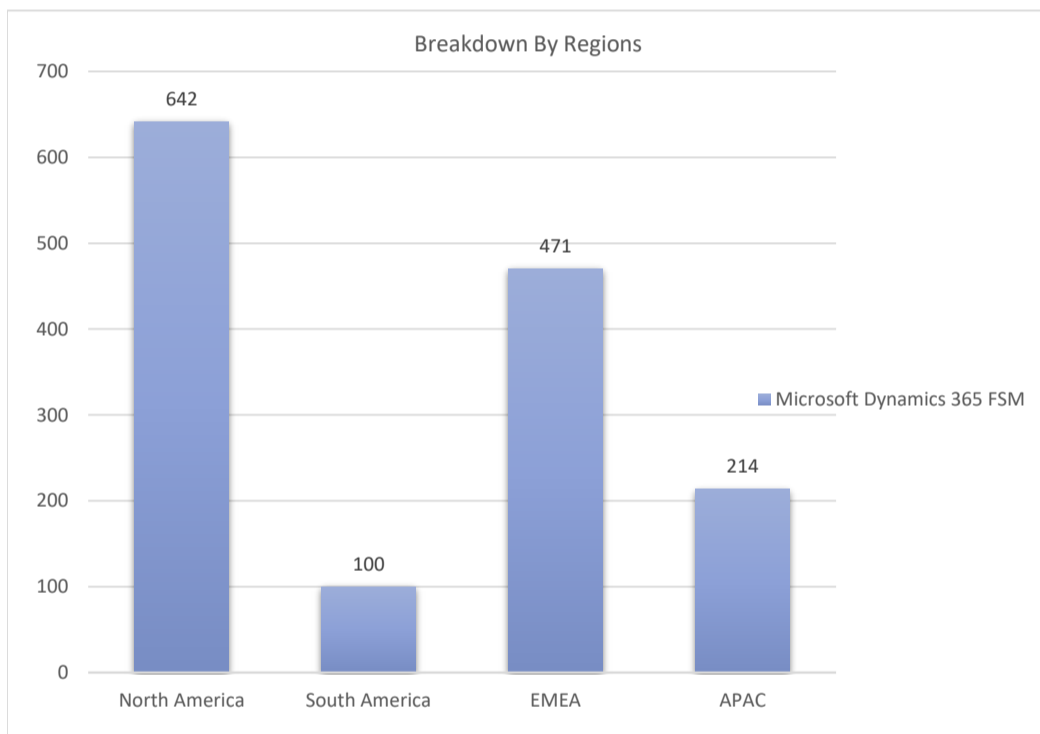

# Microsoft Dynamics 365 FSM

Active Customers  
**1,426**

Verified Contacts  
**10,915**

Current Market Size  
**\$8 Billion**

[Place Order](#)

[Request Call](#)