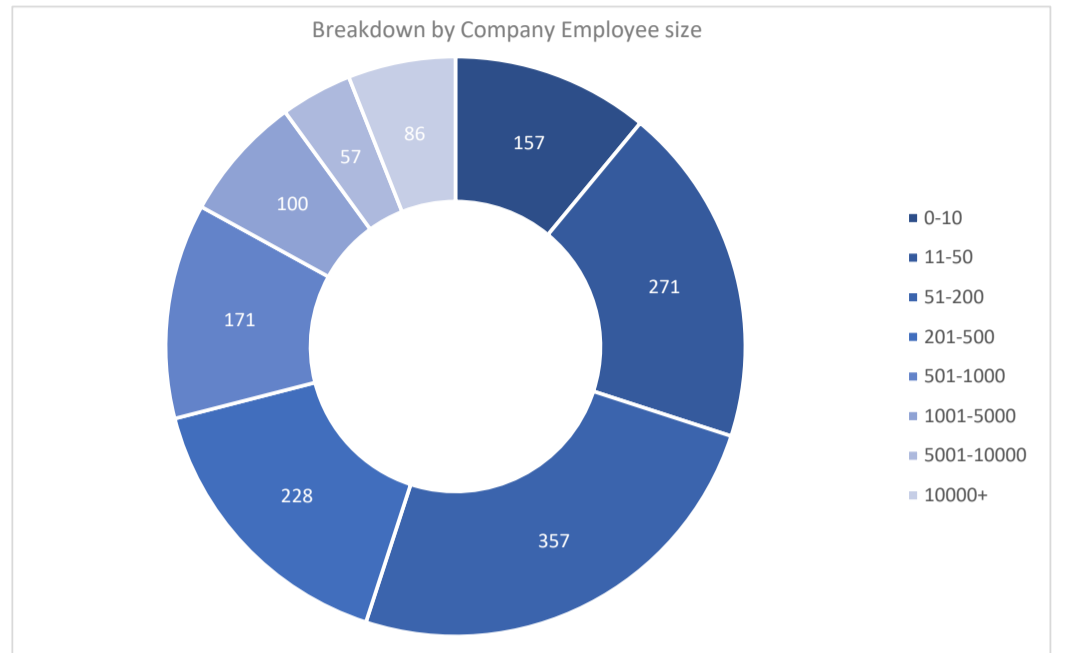

# Microsoft Dynamics 365 FSM

Active Customers  
**1,426**

Verified Contacts  
**10,915**

Current Market Size  
**\$8 Billion**

[Place Order](#)

[Request Call](#)