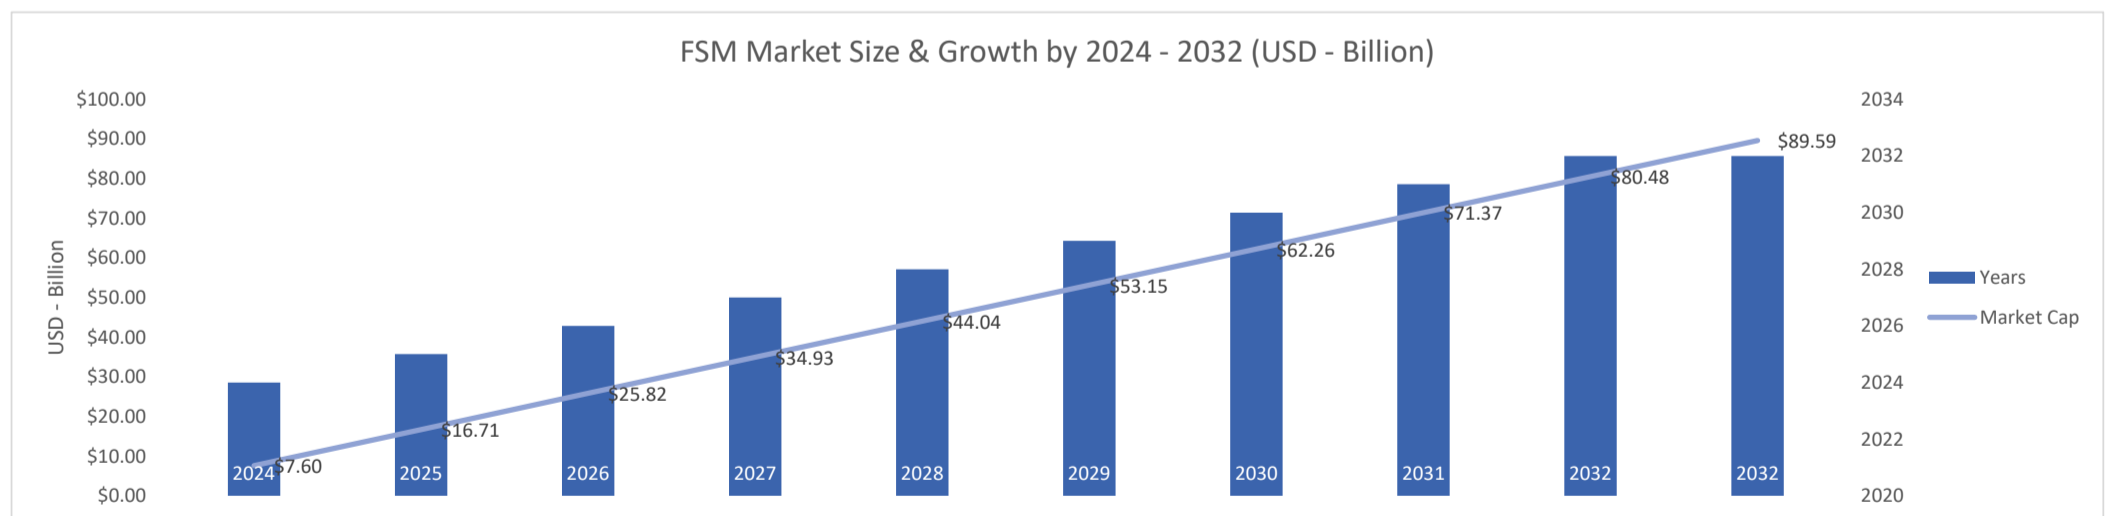

# Microsoft Dynamics 365 FSM

Active Customers  
**1,426**

Verified Contacts  
**10,915**

Current Market Size  
**\$8 Billion**

[Place Order](#)

[Request Call](#)