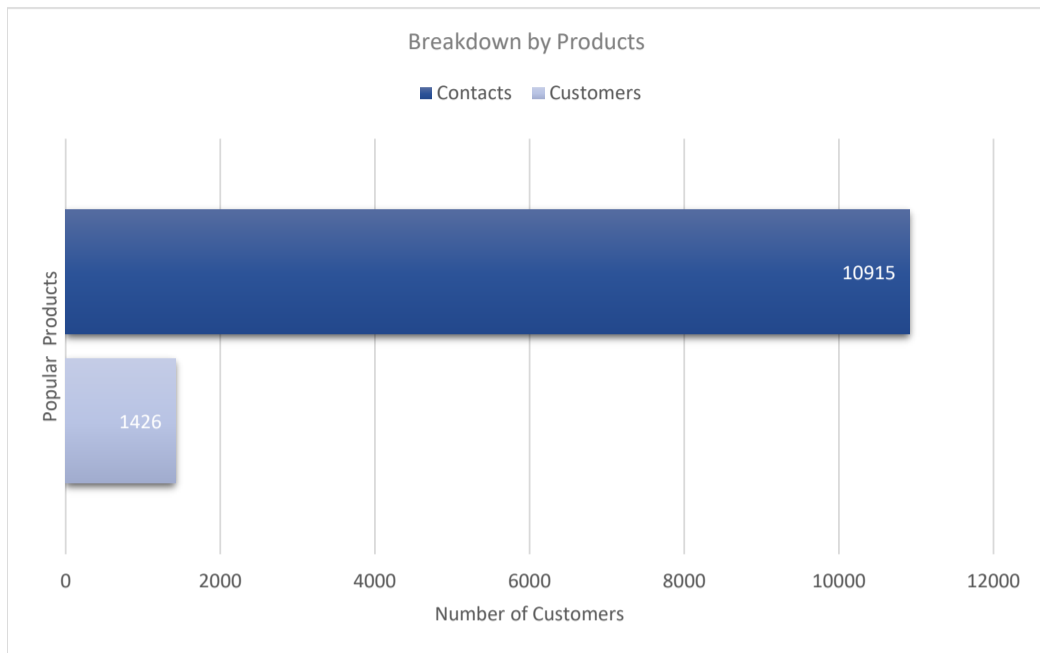

# Microsoft Dynamics 365 FSM

Active Customers  
**1,426**

Verified Contacts  
**10,915**

Current Market Size  
**\$8 Billion**

[Place Order](#)

[Request Call](#)