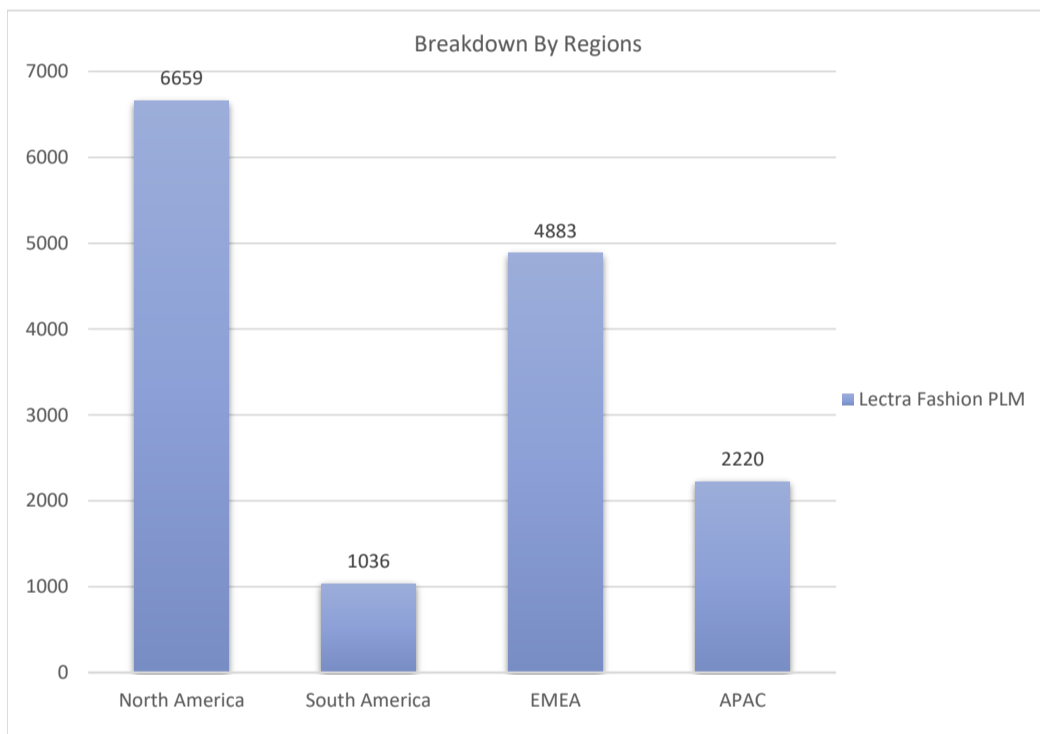

Lectra Fashion PLM

Active Customers
14,797

Verified Contacts
113,261

Current Market Size
\$29 Billion

[Place Order](#)

[Request Call](#)