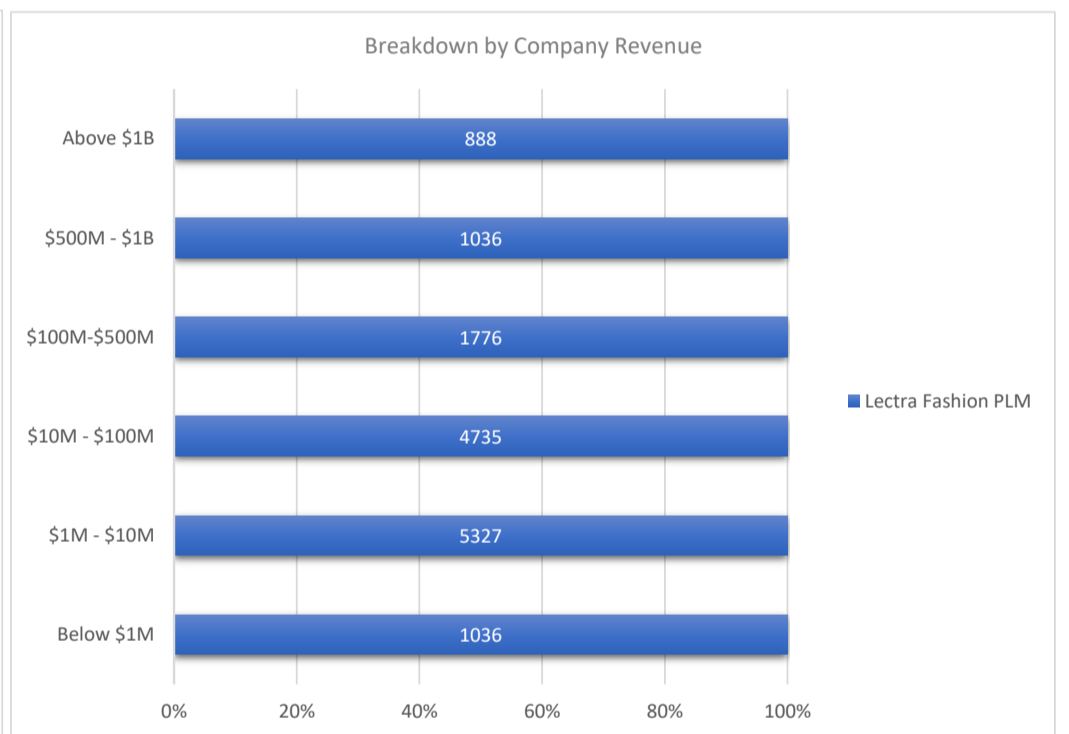

Lectra Fashion PLM

Active Customers
14,797

Verified Contacts
113,261

Current Market Size
\$29 Billion

[Place Order](#)

[Request Call](#)