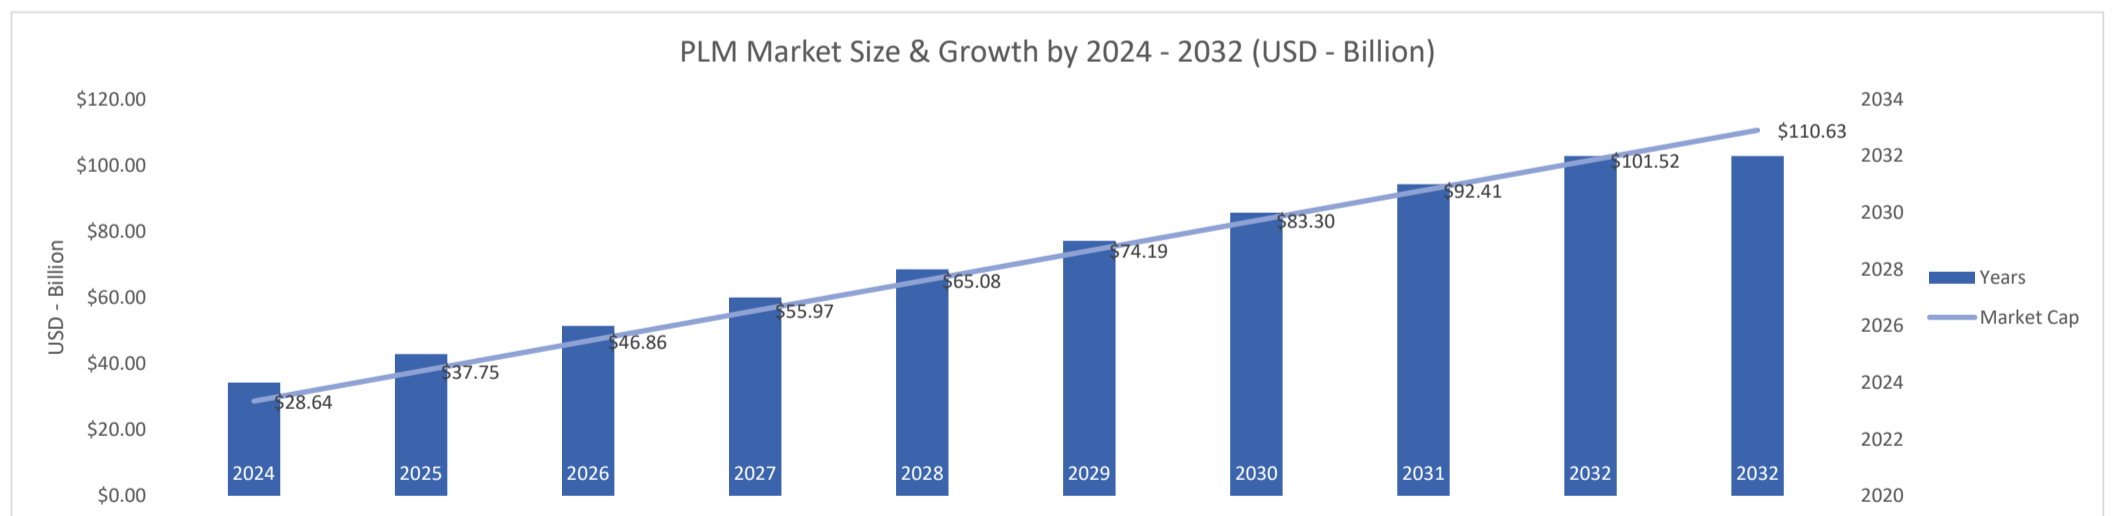

Lectra Fashion PLM

Active Customers
14,797

Verified Contacts
113,261

Current Market Size
\$29 Billion

[Place Order](#)

[Request Call](#)