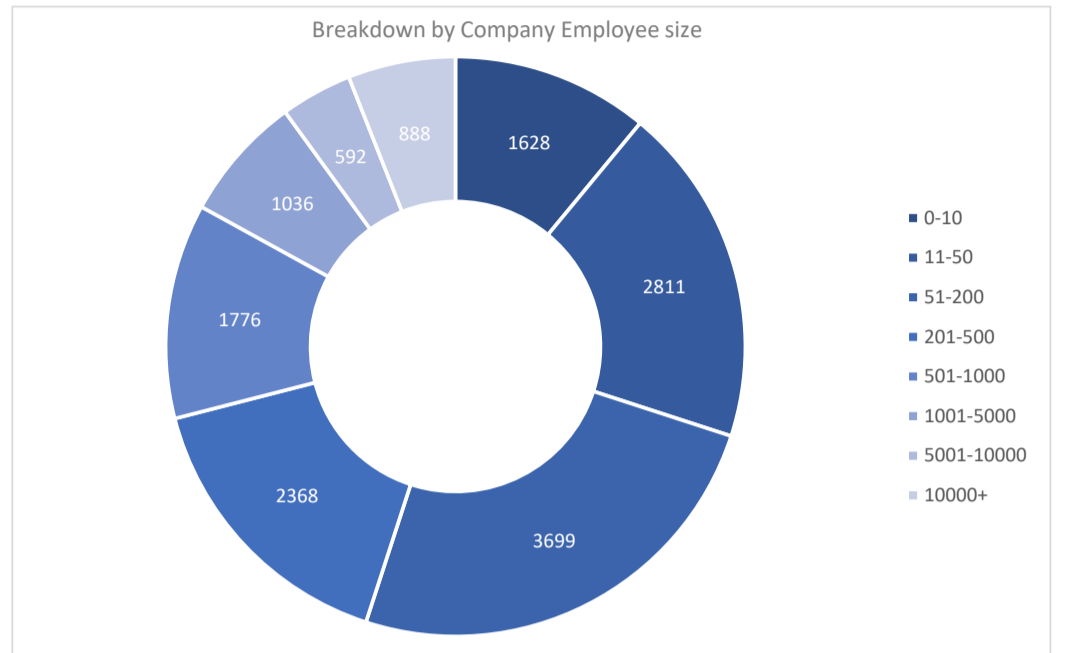

Lectra Fashion PLM

Active Customers
14,797

Verified Contacts
113,261

Current Market Size
\$29 Billion

[Place Order](#)

[Request Call](#)