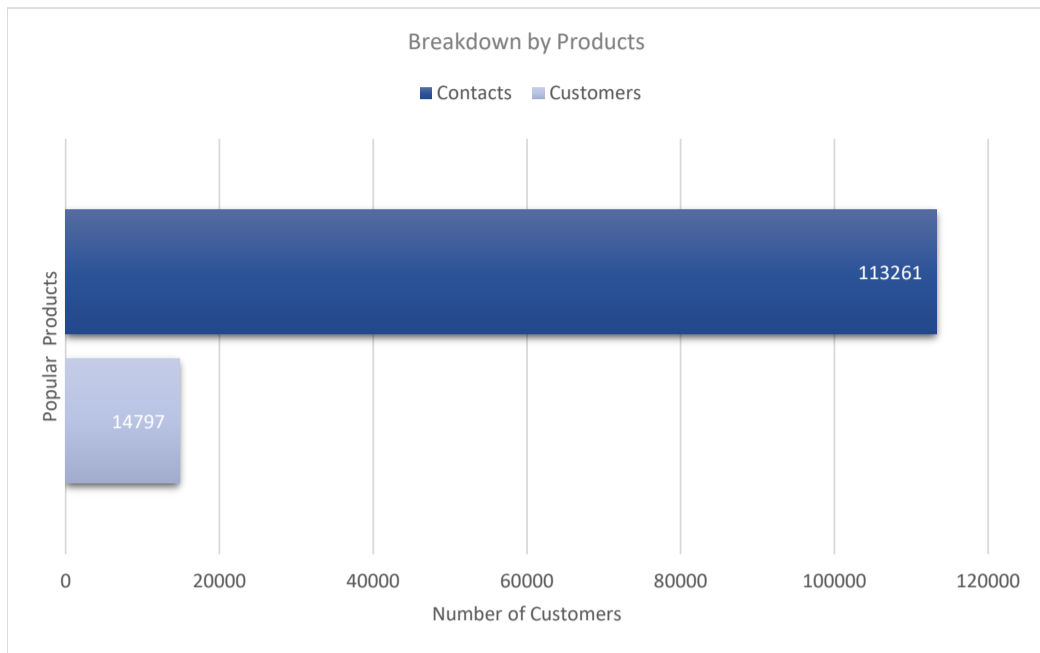

Lectra Fashion PLM

Active Customers
14,797

Verified Contacts
113,261

Current Market Size
\$29 Billion

[Place Order](#)

[Request Call](#)