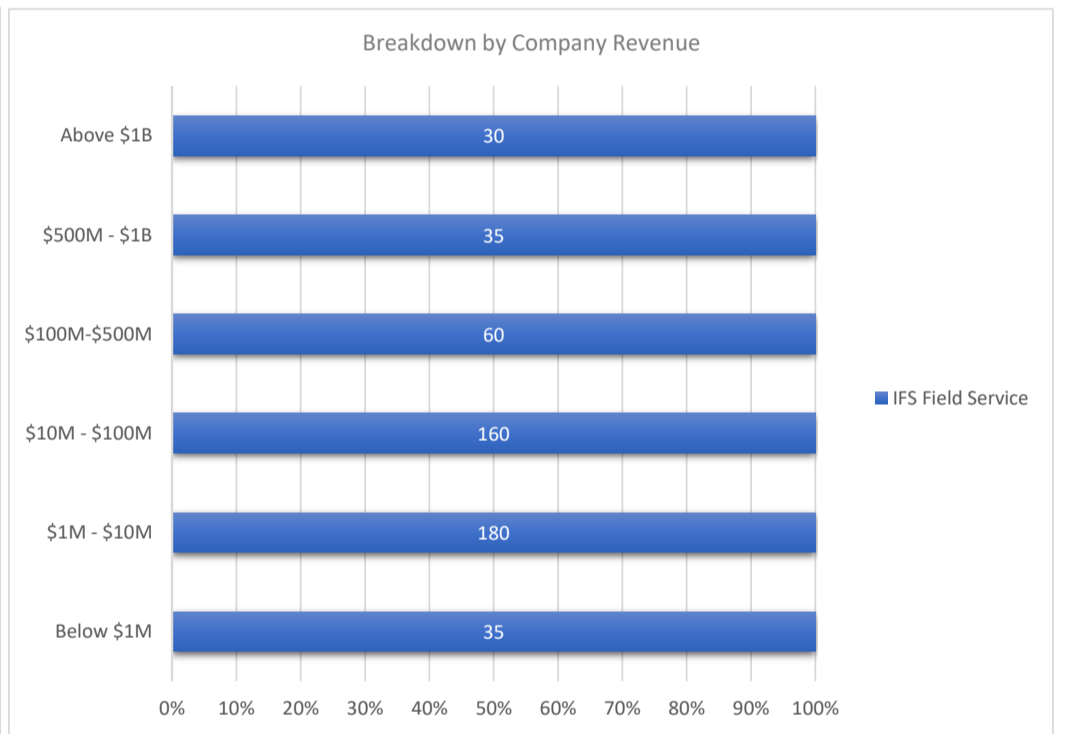

# IFS Field Service

Active Customers  
**499**

Verified Contacts  
**3,820**

Current Market Size  
**\$8 Billion**

[Place Order](#)

[Request Call](#)