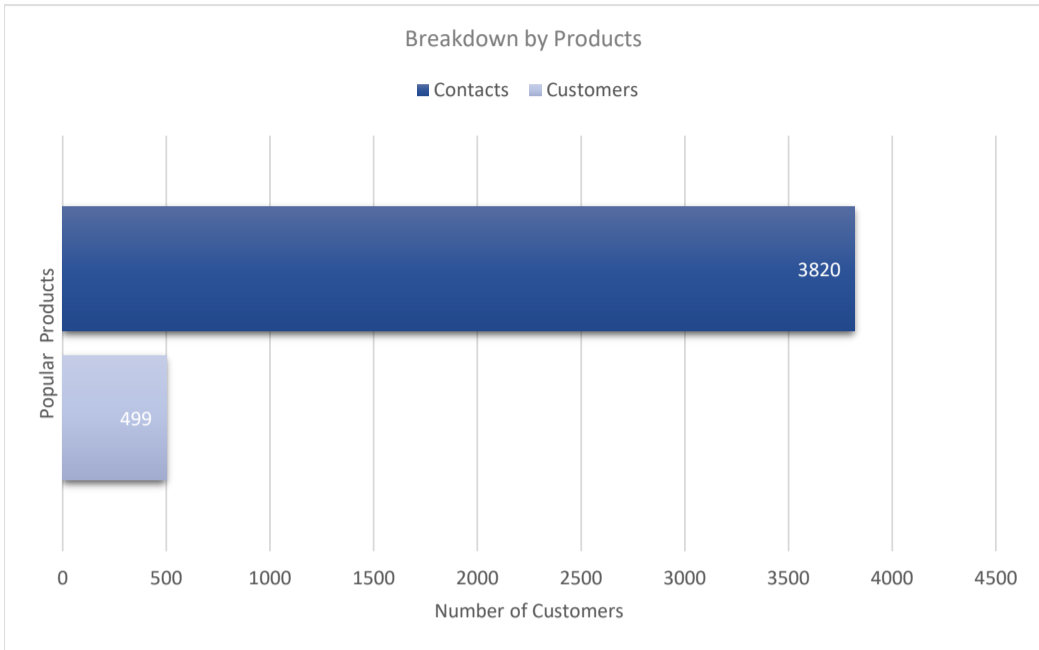

# IFS Field Service

Active Customers  
**499**

Verified Contacts  
**3,820**

Current Market Size  
**\$8 Billion**

[Place Order](#)

[Request Call](#)