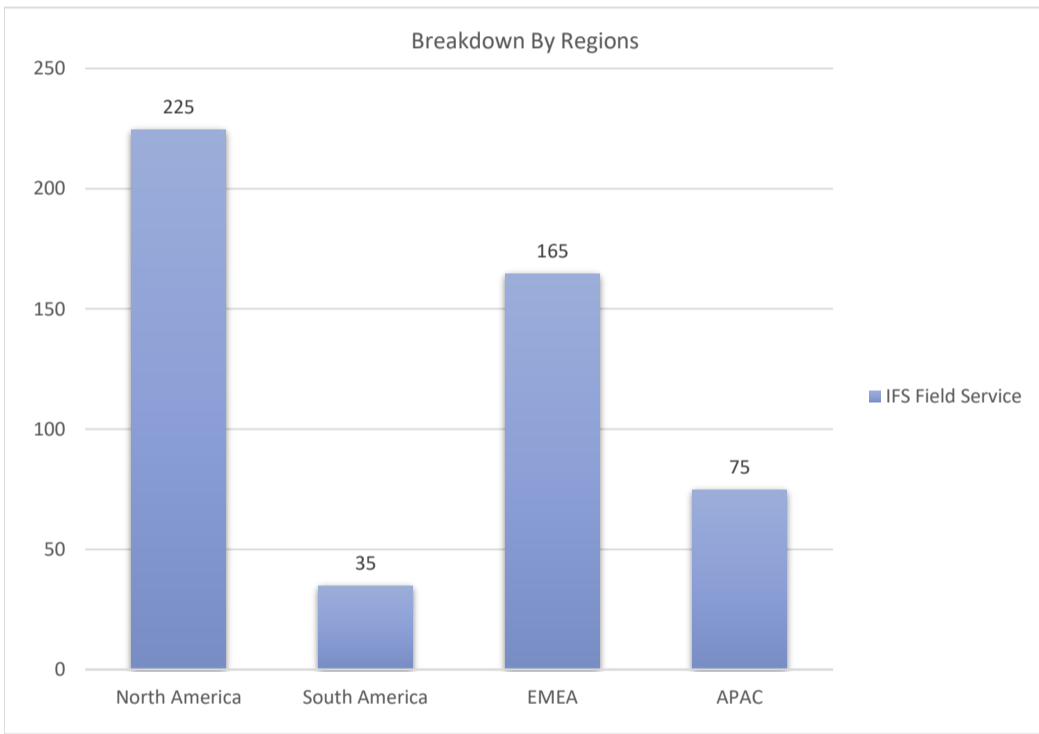

# IFS Field Service

Active Customers  
**499**

Verified Contacts  
**3,820**

Current Market Size  
**\$8 Billion**

[Place Order](#)

[Request Call](#)