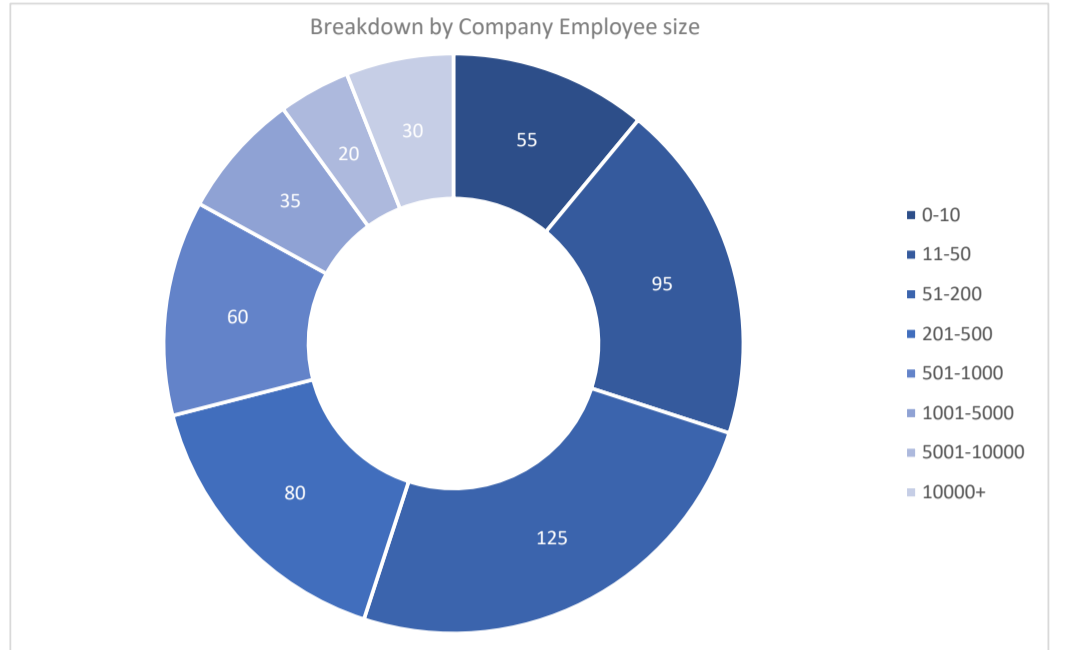

# IFS Field Service

Active Customers  
**499**

Verified Contacts  
**3,820**

Current Market Size  
**\$8 Billion**

[Place Order](#)

[Request Call](#)