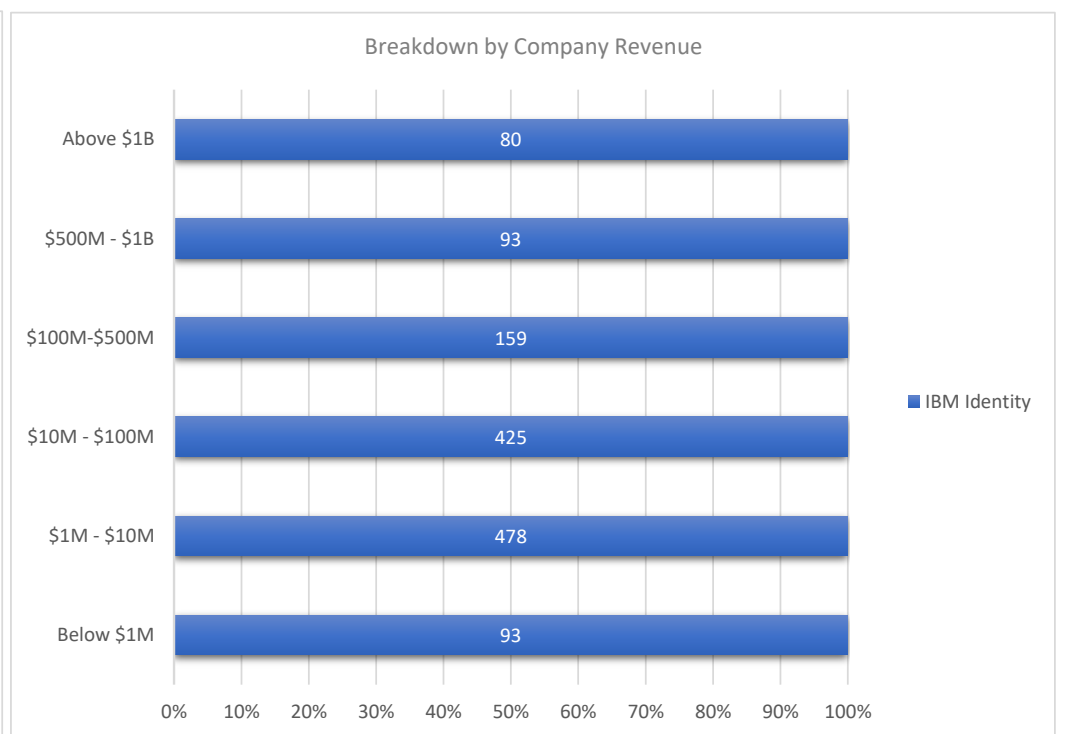

IBM Identity

Active Customers
1,327

Verified Contacts
10,157

Current Market Size
\$21 Billion

[Place Order](#)

[Request Call](#)