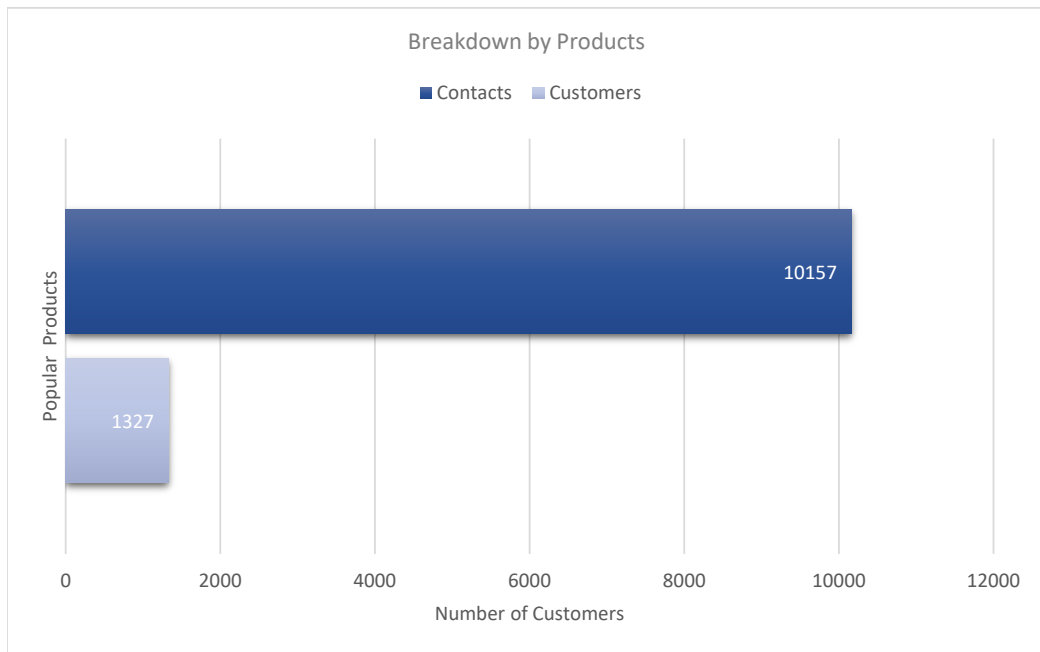

IBM Identity

Active Customers
1,327

Verified Contacts
10,157

Current Market Size
\$21 Billion

[Place Order](#)

[Request Call](#)