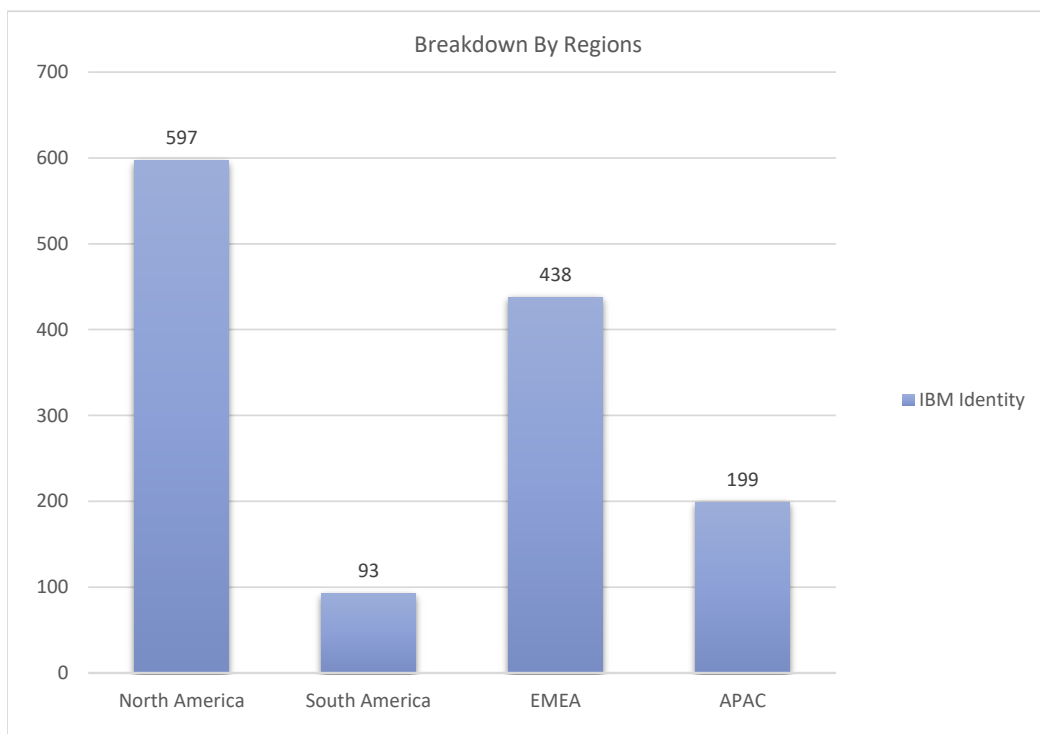

IBM Identity

Active Customers
1,327

Verified Contacts
10,157

Current Market Size
\$21 Billion

[Place Order](#)

[Request Call](#)