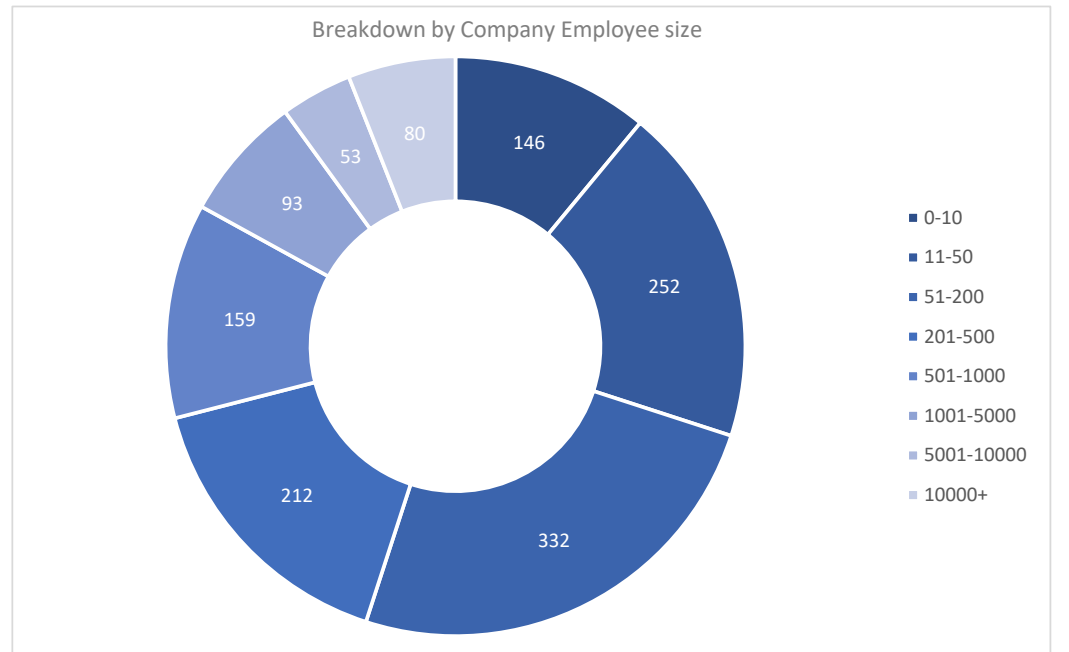

IBM Identity

Active Customers
1,327

Verified Contacts
10,157

Current Market Size
\$21 Billion

[Place Order](#)

[Request Call](#)