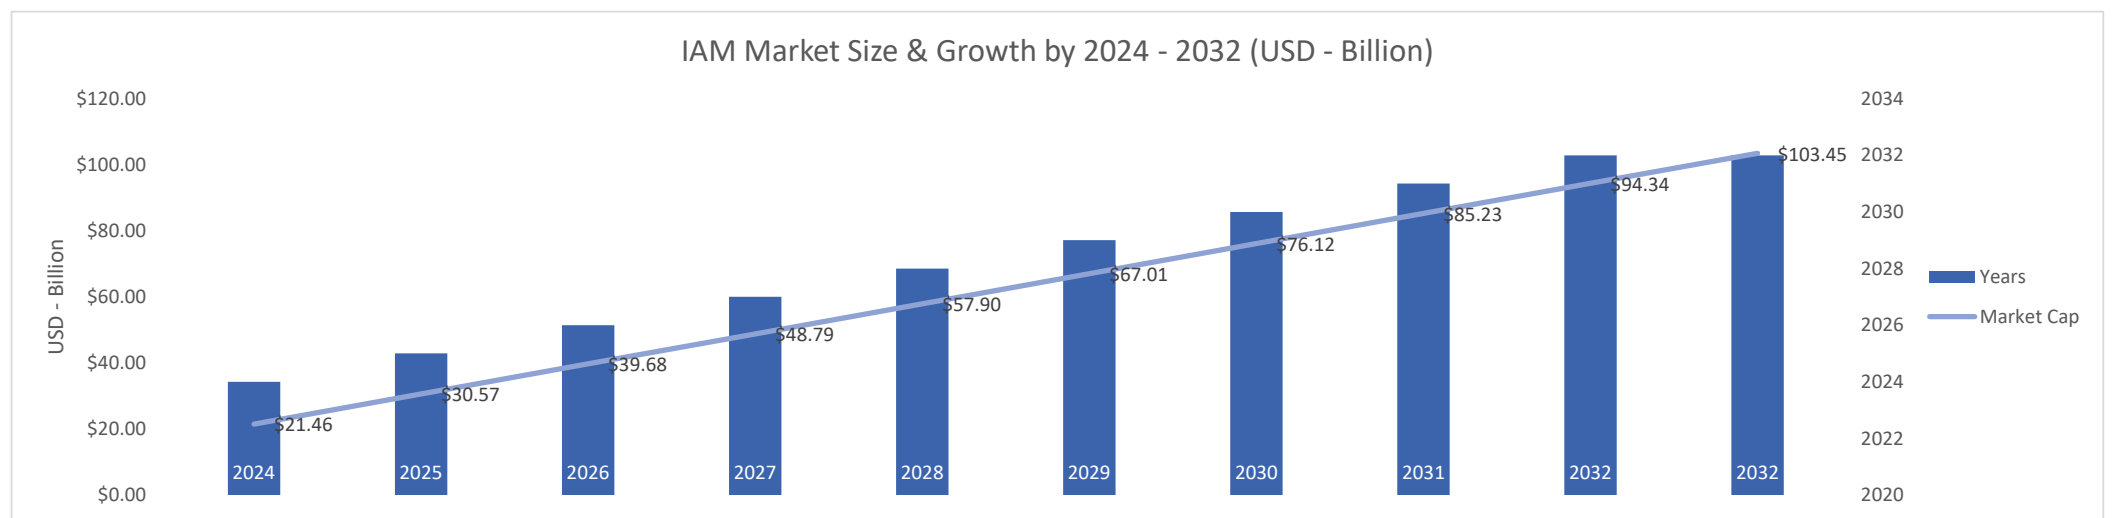

IBM Identity

Active Customers
1,327

Verified Contacts
10,157

Current Market Size
\$21 Billion

[Place Order](#)

[Request Call](#)