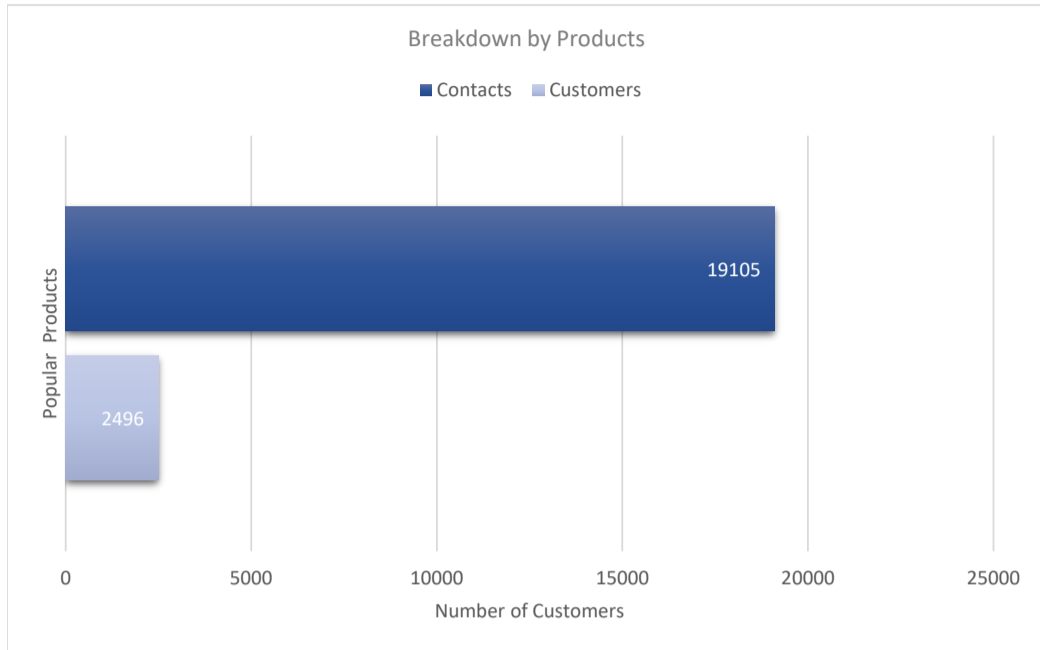

# Google IAM Identity

Active Customers  
**2,496**

Verified Contacts  
**19,105**

Current Market Size  
**\$21 Billion**

[Place Order](#)

[Request Call](#)