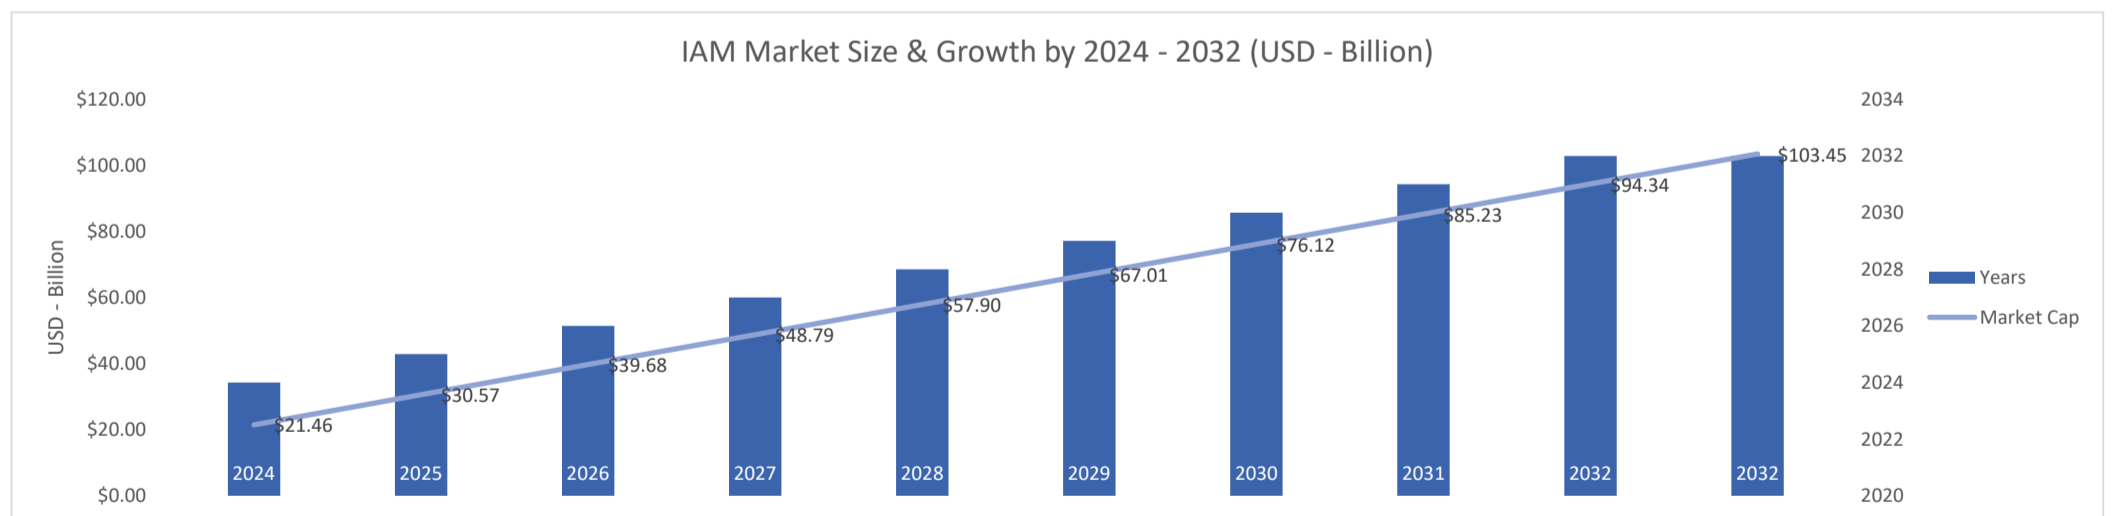

# Google IAM Identity

Active Customers  
**2,496**

Verified Contacts  
**19,105**

Current Market Size  
**\$21 Billion**

[Place Order](#)

[Request Call](#)