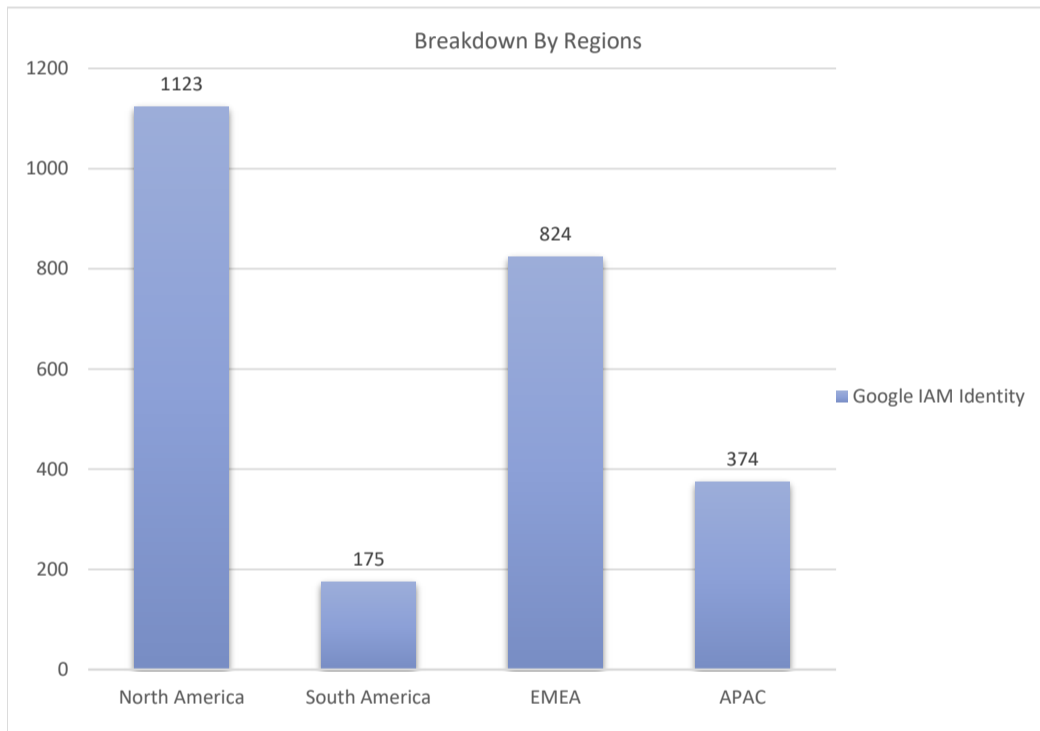

# Google IAM Identity

Active Customers  
**2,496**

Verified Contacts  
**19,105**

Current Market Size  
**\$21 Billion**

[Place Order](#)

[Request Call](#)