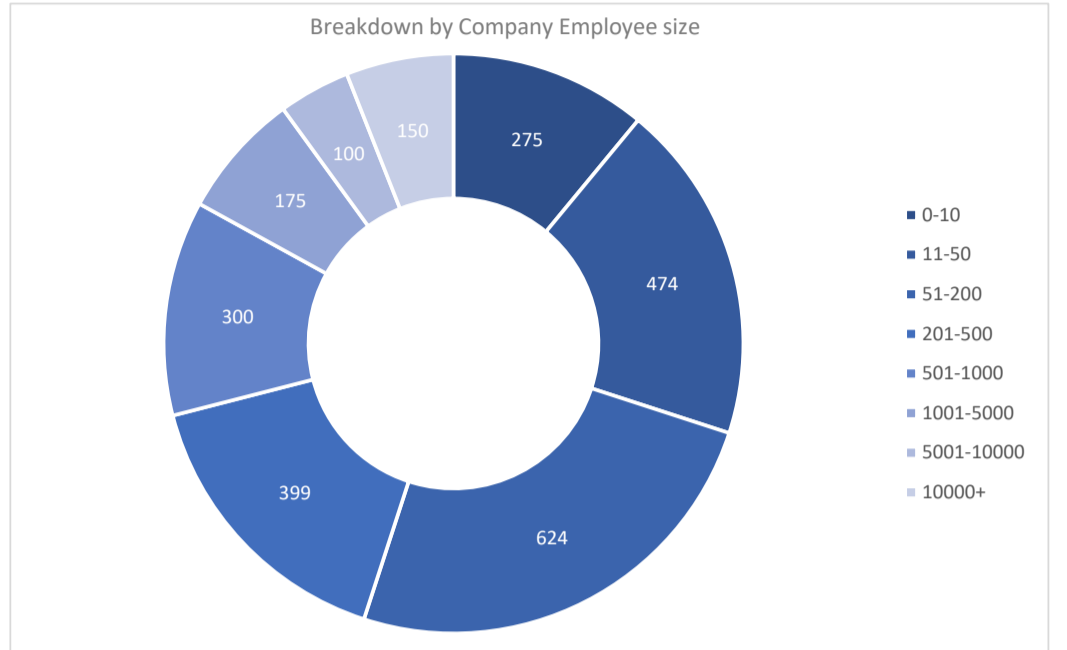

# Google IAM Identity

Active Customers  
**2,496**

Verified Contacts  
**19,105**

Current Market Size  
**\$21 Billion**

[Place Order](#)

[Request Call](#)