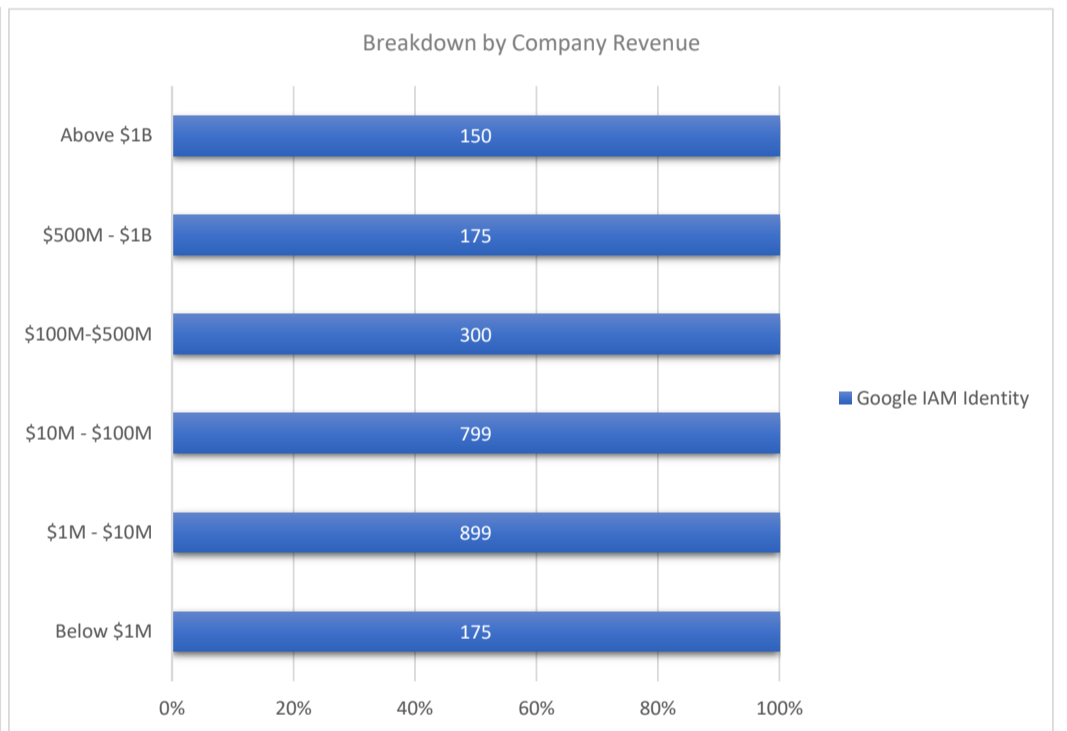

# Google IAM Identity

Active Customers  
**2,496**

Verified Contacts  
**19,105**

Current Market Size  
**\$21 Billion**

[Place Order](#)

[Request Call](#)