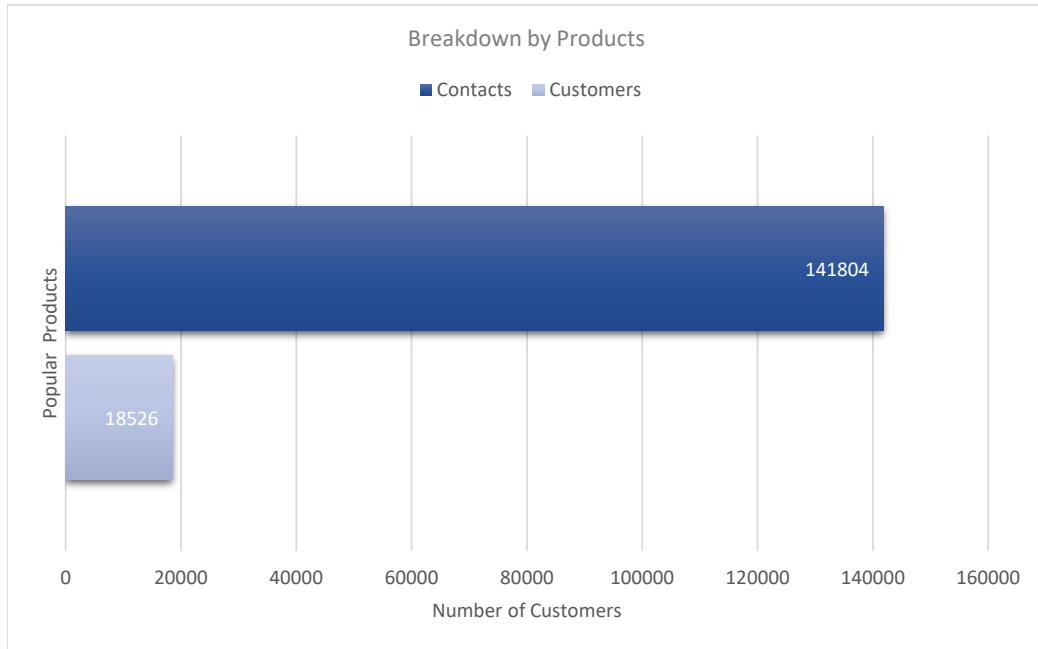

Gerber YuniquePLM (Now Lectra)

Active Customers
18,526

Verified Contacts
141,804

Current Market Size
\$29 Billion

[Place Order](#)

[Request Call](#)