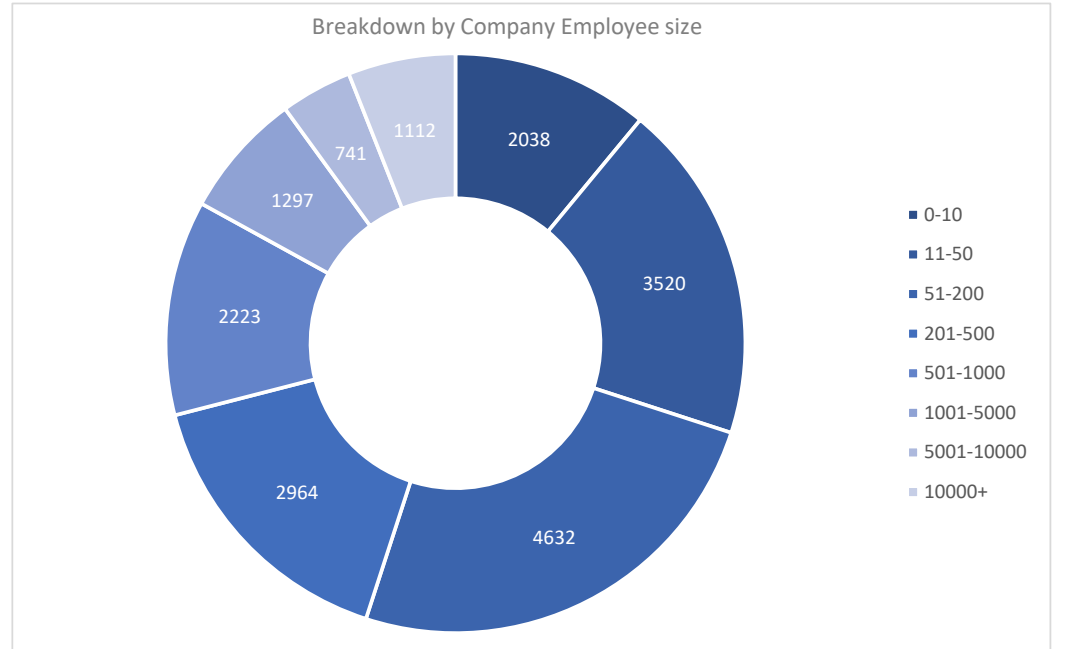

Gerber YuniquePLM (Now Lectra)

Active Customers
18,526

Verified Contacts
141,804

Current Market Size
\$29 Billion

[Place Order](#)

[Request Call](#)