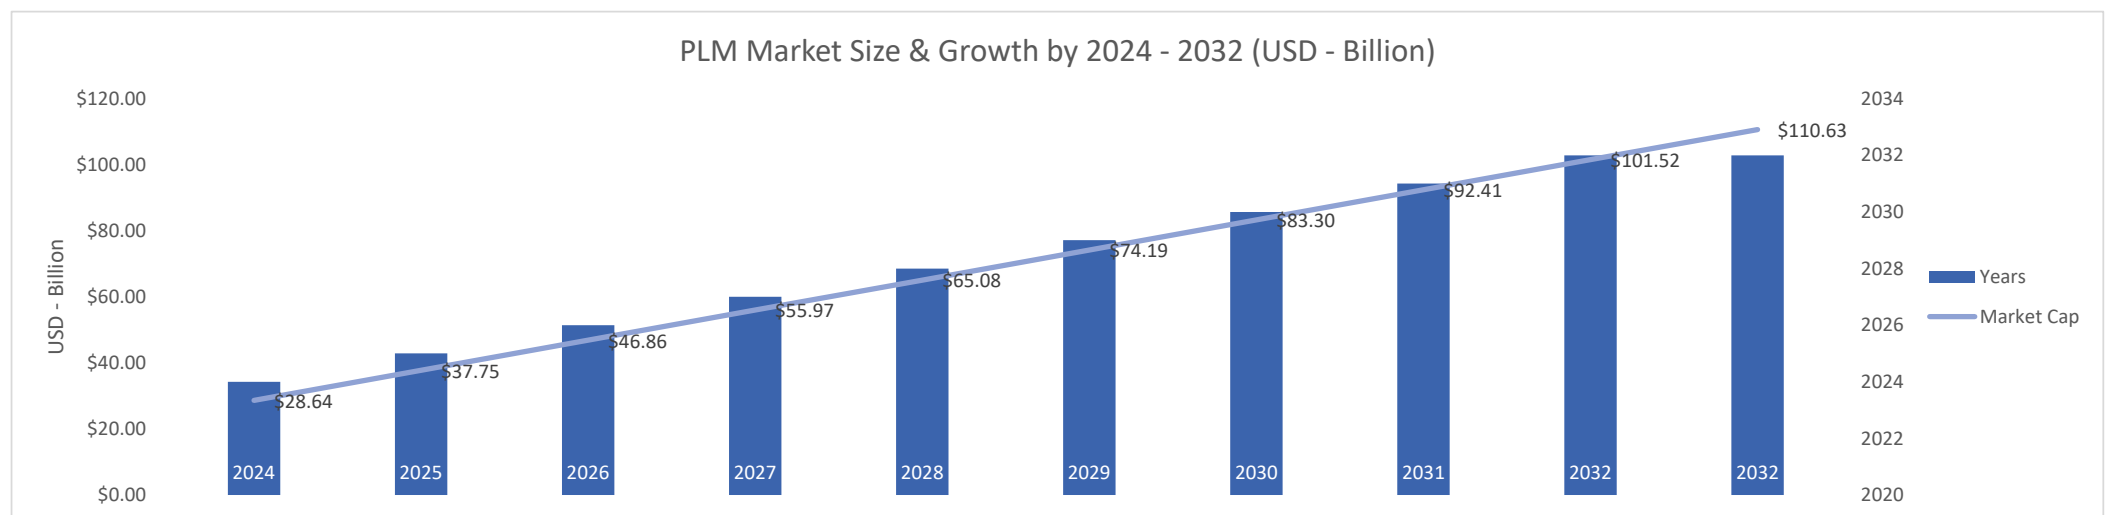

Gerber YuniquePLM (Now Lectra)

Active Customers
18,526

Verified Contacts
141,804

Current Market Size
\$29 Billion

[Place Order](#)

[Request Call](#)