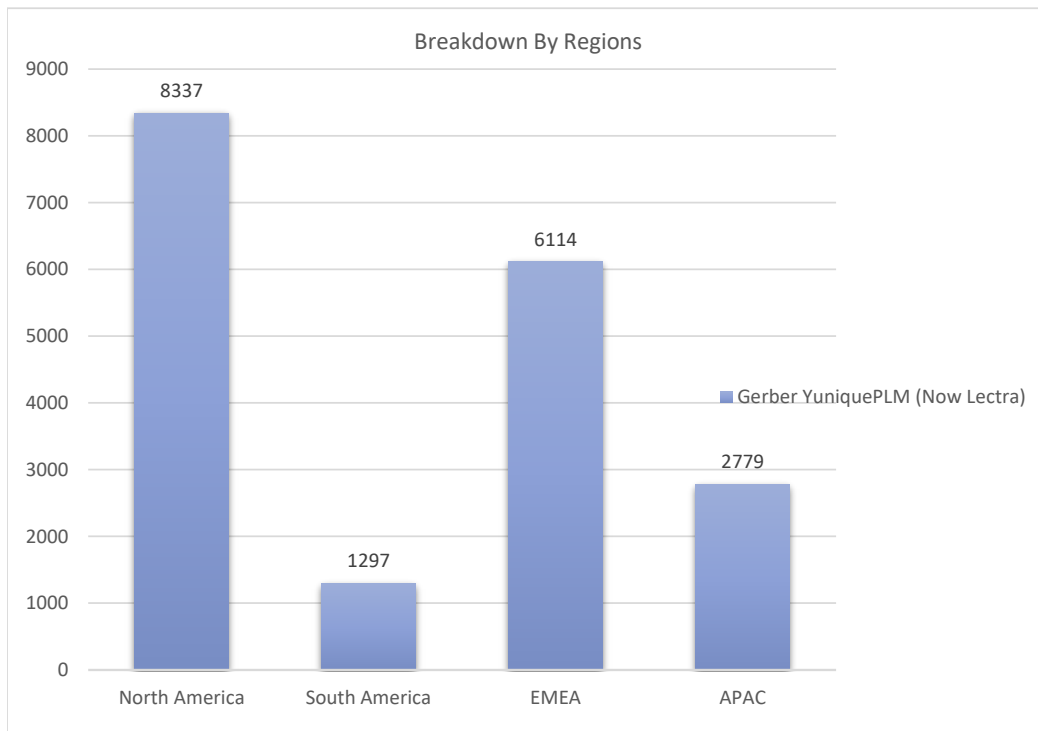

Gerber YuniquePLM (Now Lectra)

Active Customers
18,526

Verified Contacts
141,804

Current Market Size
\$29 Billion

[Place Order](#)

[Request Call](#)