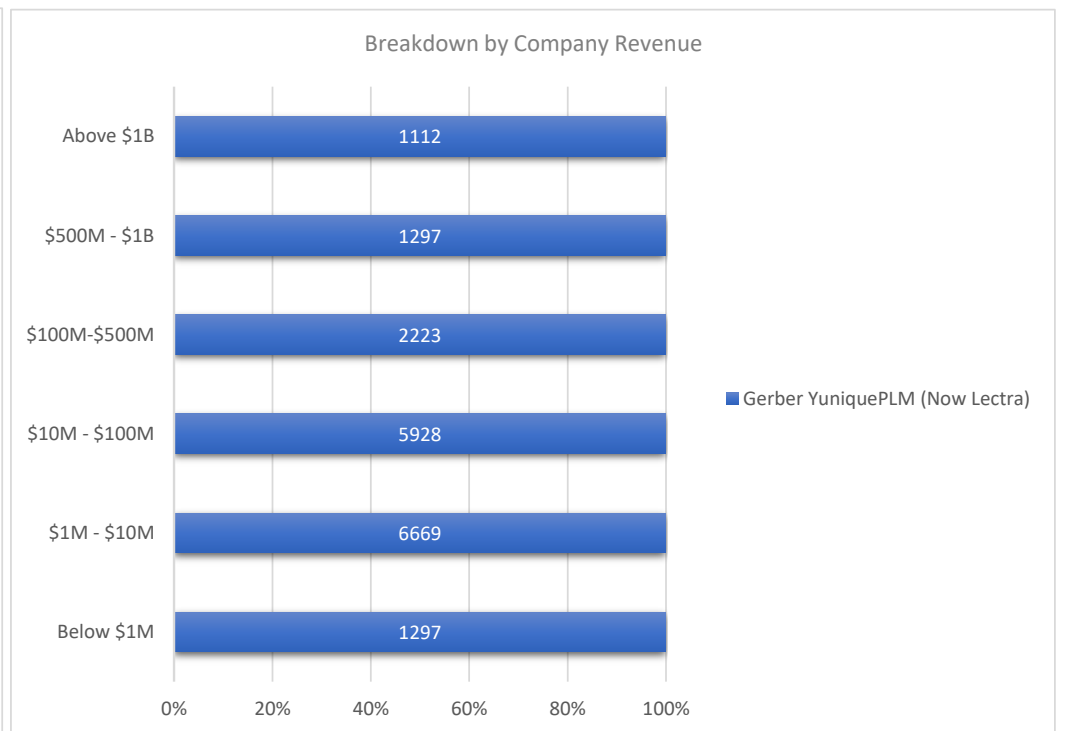

Gerber YuniquePLM (Now Lectra)

Active Customers
18,526

Verified Contacts
141,804

Current Market Size
\$29 Billion

[Place Order](#)

[Request Call](#)