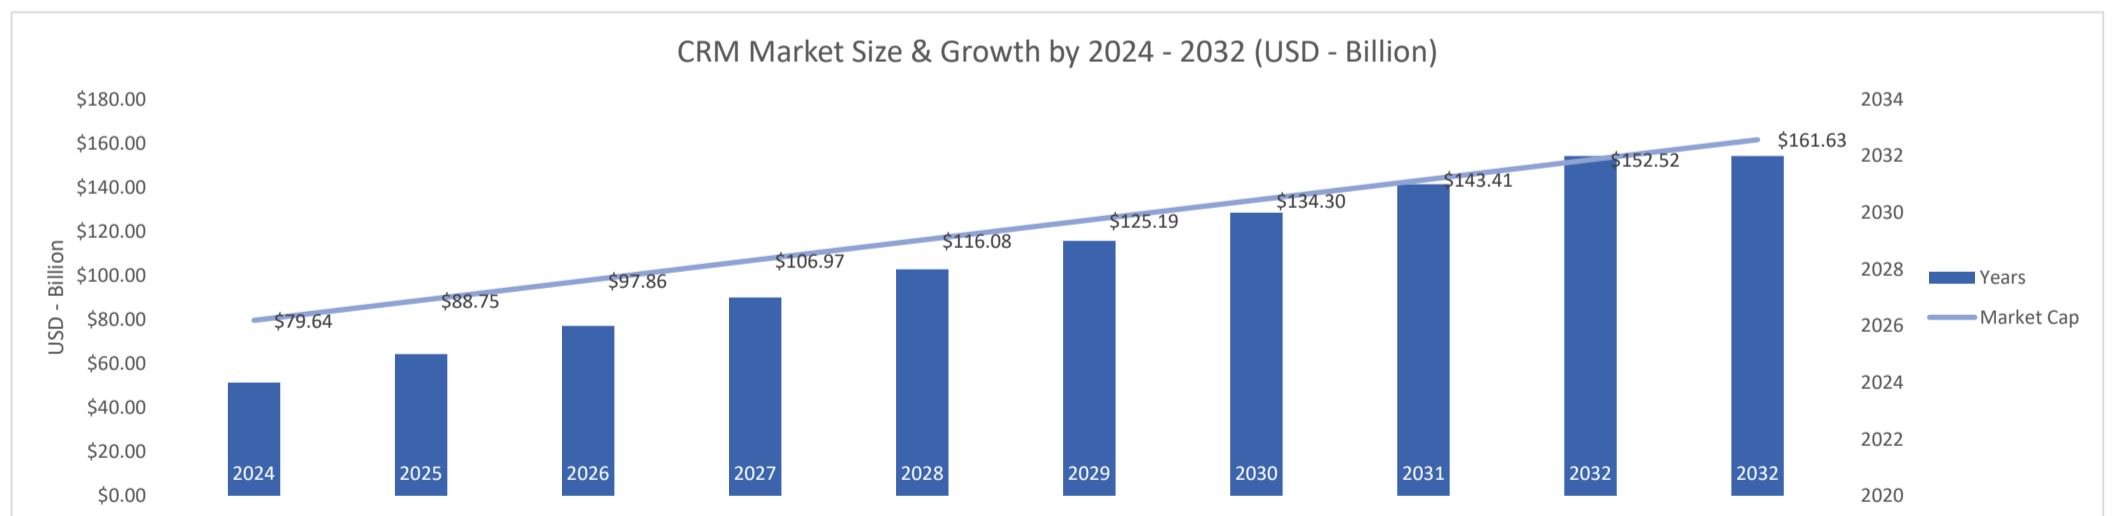

# Freshsales CRM

Active Customers  
**1,749**

Verified Contacts  
**11,444**

Current Market Size  
**\$80 Billion**

[Place Order](#)

[Request Call](#)