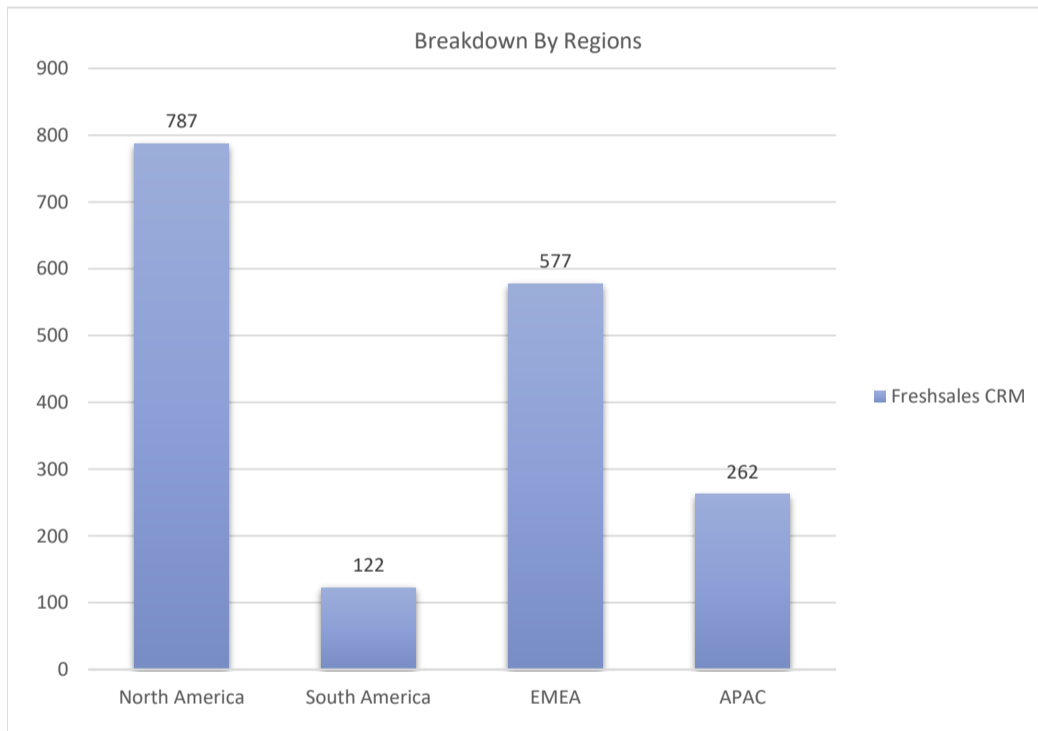

# Freshsales CRM

Active Customers  
**1,749**

Verified Contacts  
**11,444**

Current Market Size  
**\$80 Billion**

[Place Order](#)

[Request Call](#)