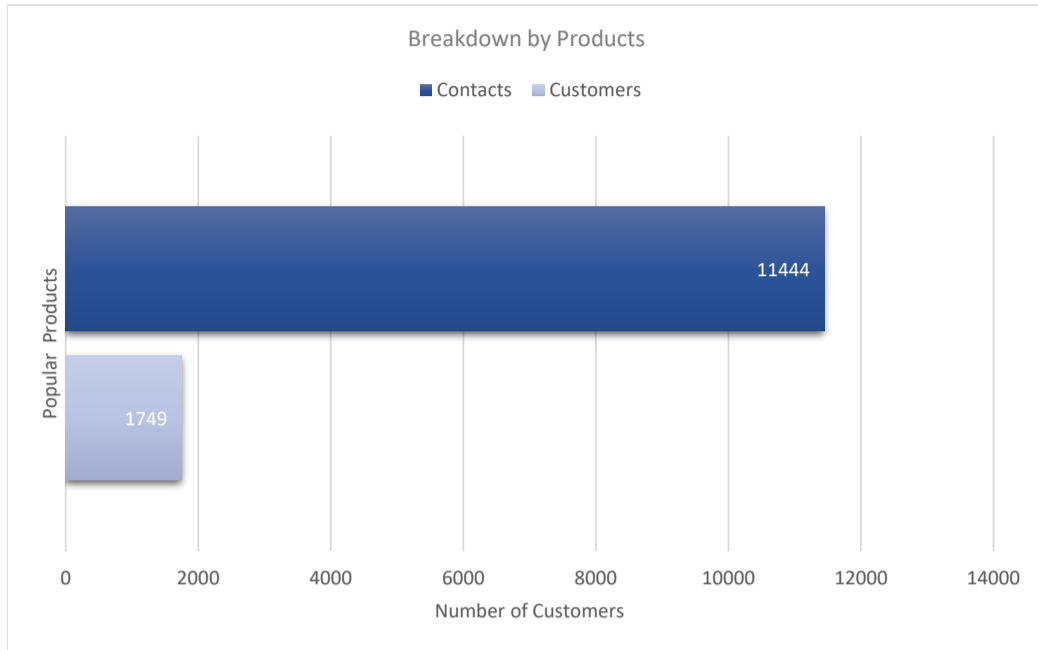

# Freshsales CRM

Active Customers  
**1,749**

Verified Contacts  
**11,444**

Current Market Size  
**\$80 Billion**

[Place Order](#)

[Request Call](#)