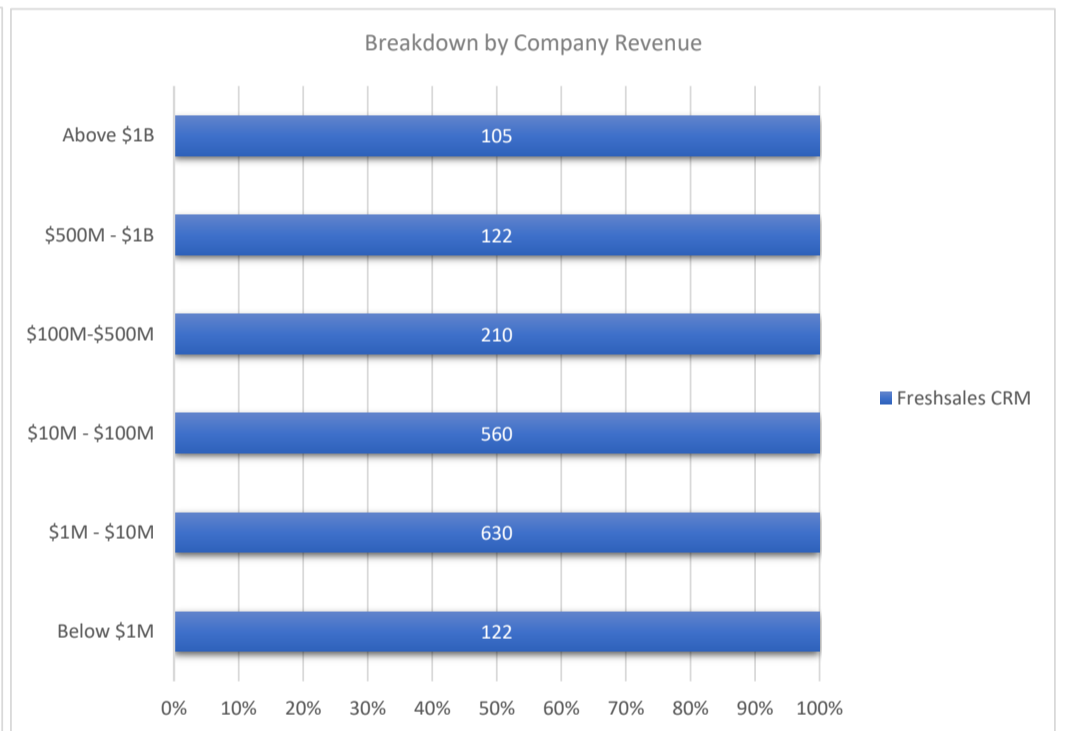

# Freshsales CRM

Active Customers  
**1,749**

Verified Contacts  
**11,444**

Current Market Size  
**\$80 Billion**

[Place Order](#)

[Request Call](#)