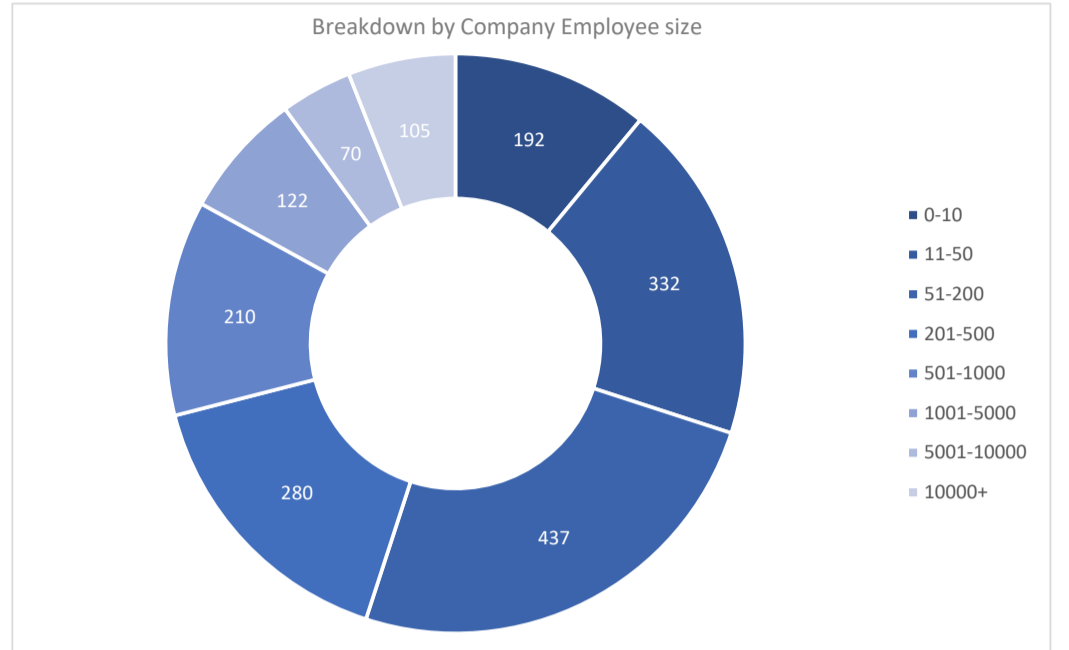

# Freshsales CRM

Active Customers  
**1,749**

Verified Contacts  
**11,444**

Current Market Size  
**\$80 Billion**

[Place Order](#)

[Request Call](#)