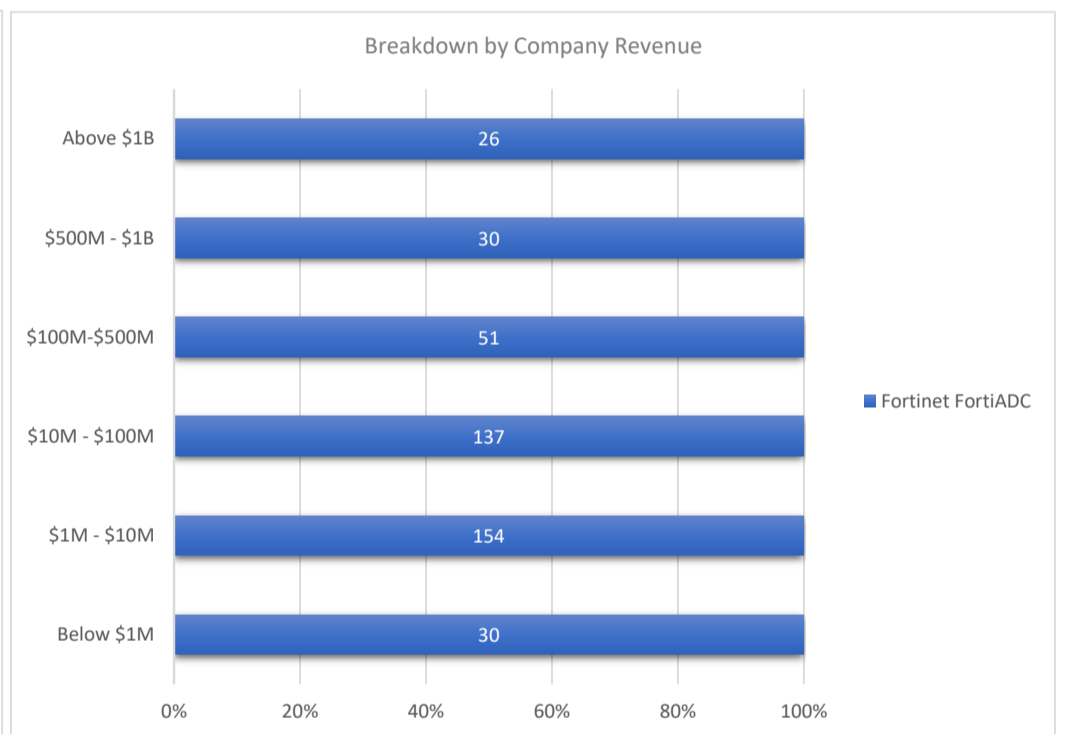

# Fortinet FortiADC

Active Customers  
**429**

Verified Contacts  
**3,284**

Current Market Size  
**\$4 Billion**

[Place Order](#)

[Request Call](#)