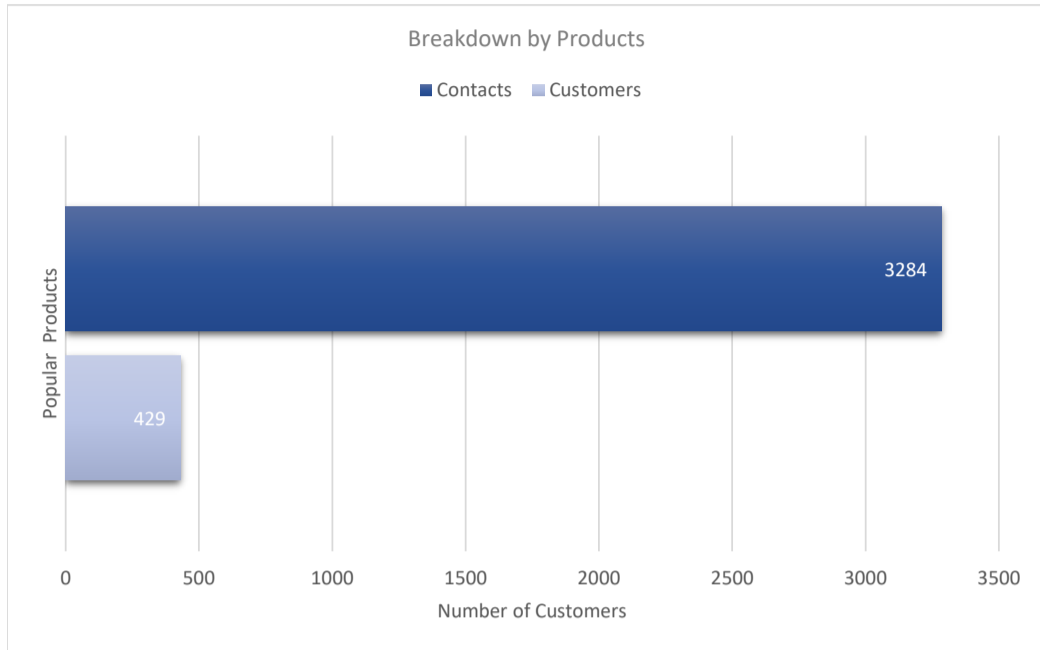

# Fortinet FortiADC

Active Customers  
**429**

Verified Contacts  
**3,284**

Current Market Size  
**\$4 Billion**

[Place Order](#)

[Request Call](#)