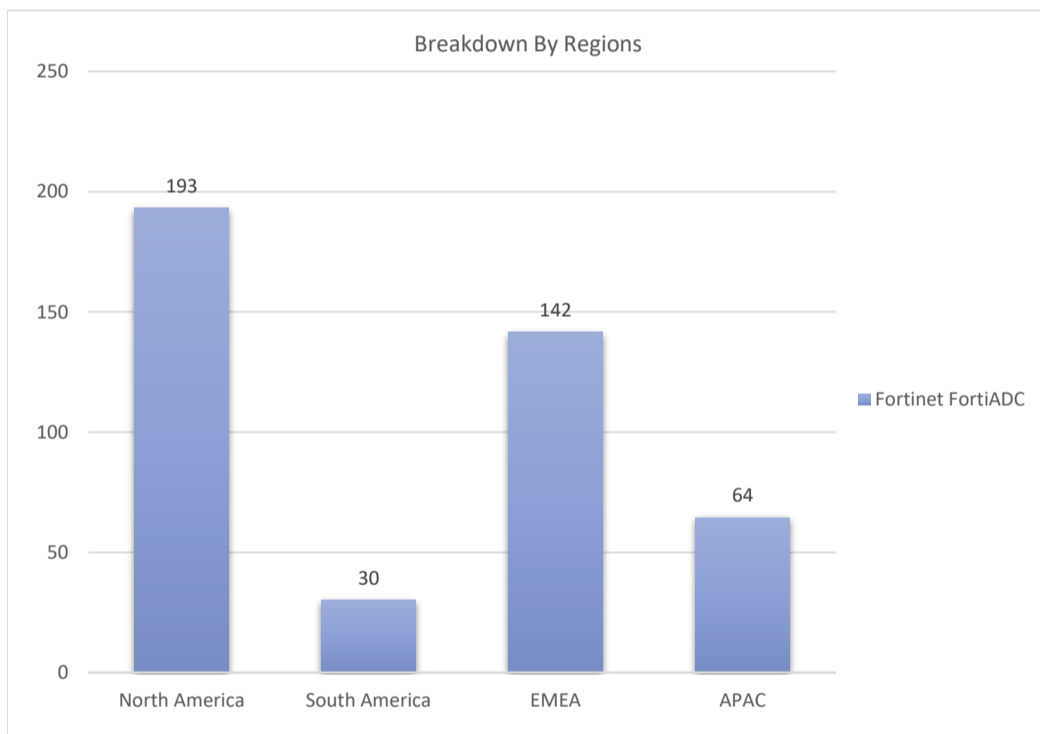

# Fortinet FortiADC

Active Customers  
**429**

Verified Contacts  
**3,284**

Current Market Size  
**\$4 Billion**

[Place Order](#)

[Request Call](#)