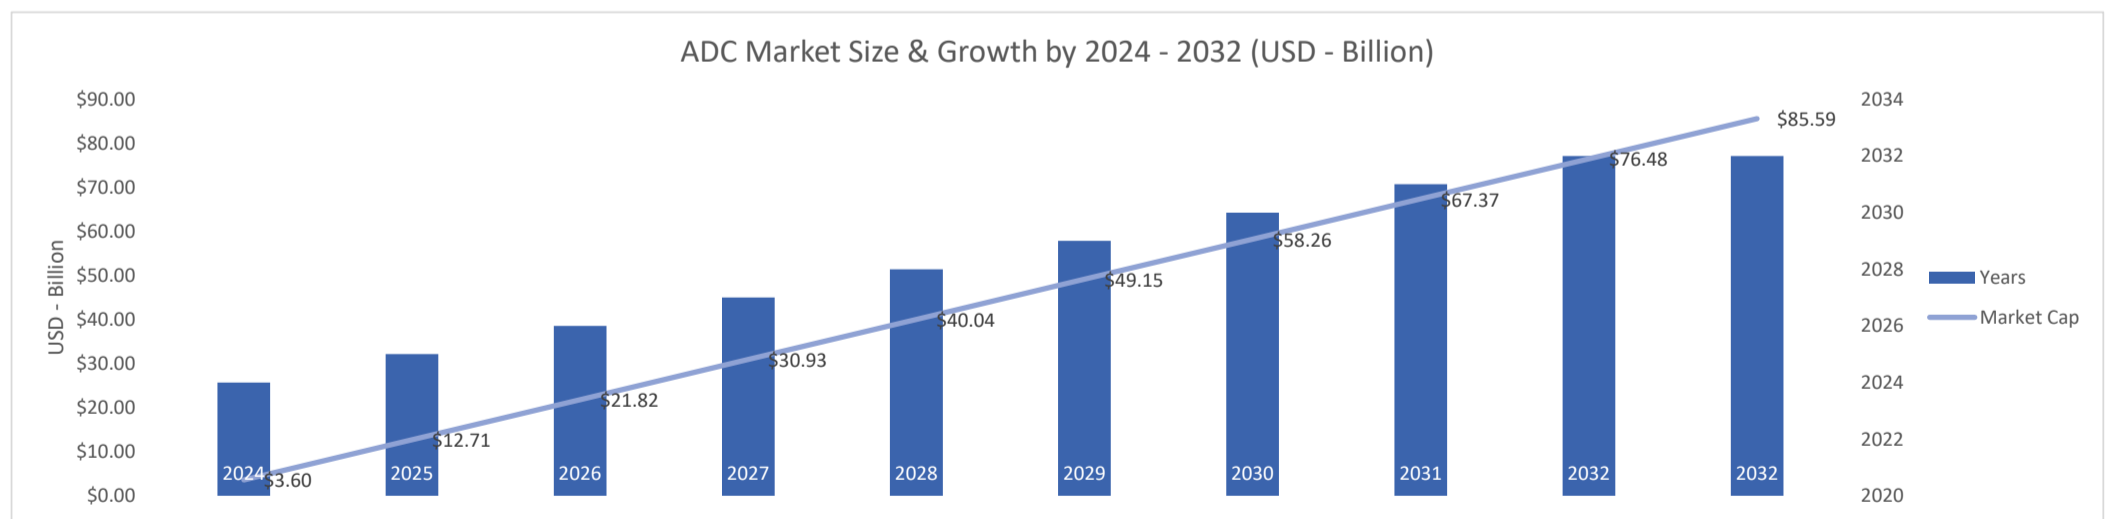

# Fortinet FortiADC

Active Customers  
**429**

Verified Contacts  
**3,284**

Current Market Size  
**\$4 Billion**

[Place Order](#)

[Request Call](#)