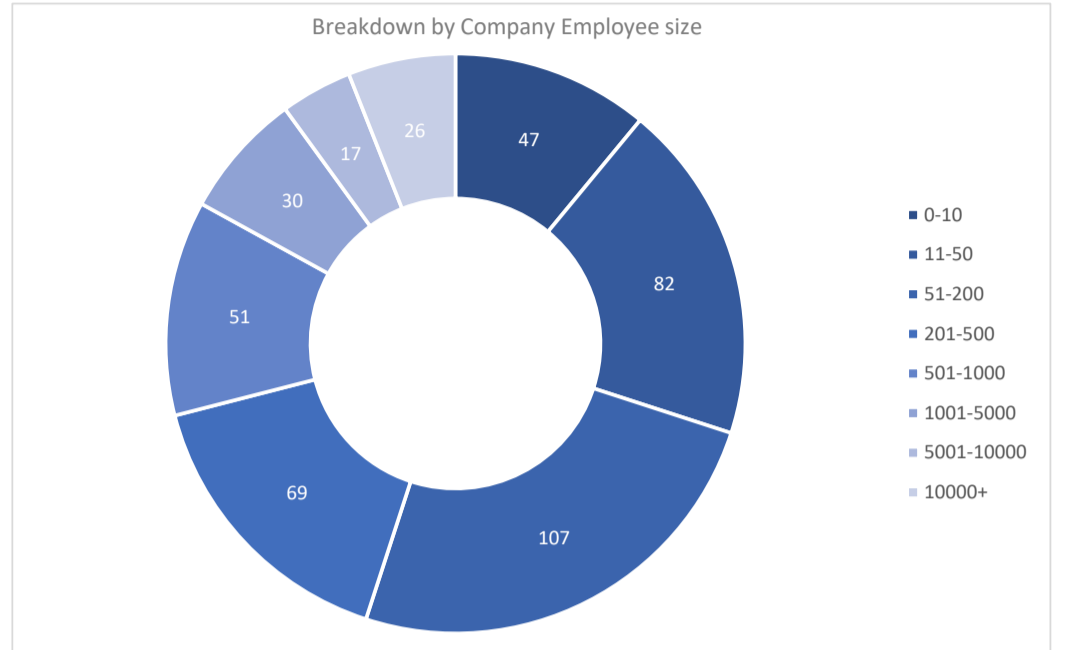

# Fortinet FortiADC

Active Customers  
**429**

Verified Contacts  
**3,284**

Current Market Size  
**\$4 Billion**

[Place Order](#)

[Request Call](#)