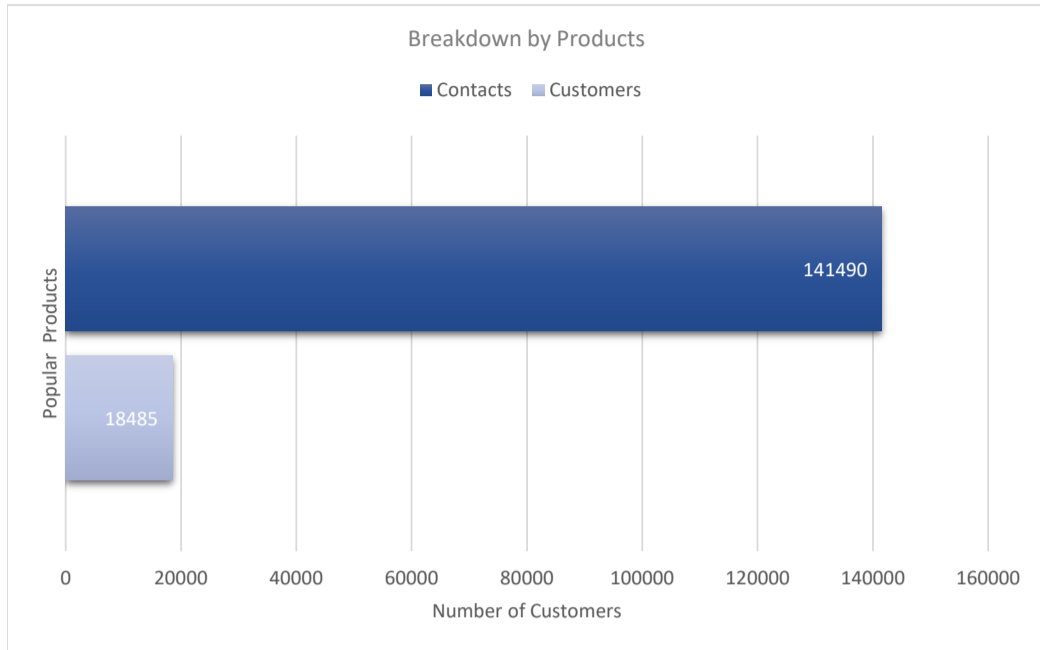

# F5 BIG-IP

Active Customers  
**18,485**

Verified Contacts  
**141,490**

Current Market Size  
**\$4 Billion**

Place Order

Request Call