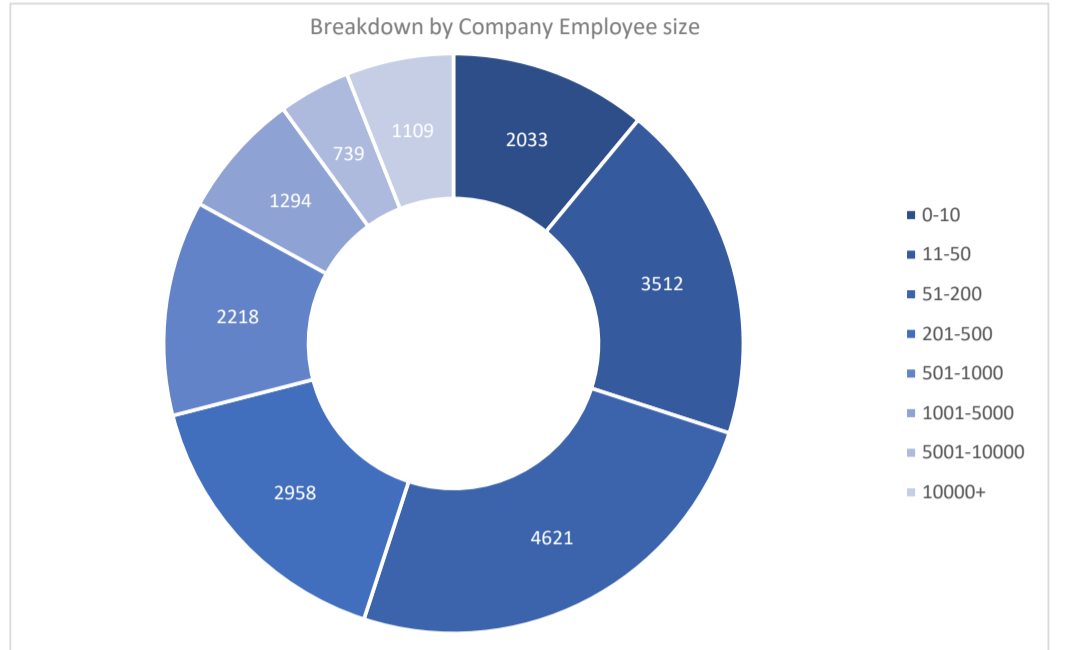

# F5 BIG-IP

Active Customers  
**18,485**

Verified Contacts  
**141,490**

Current Market Size  
**\$4 Billion**

Place Order

Request Call