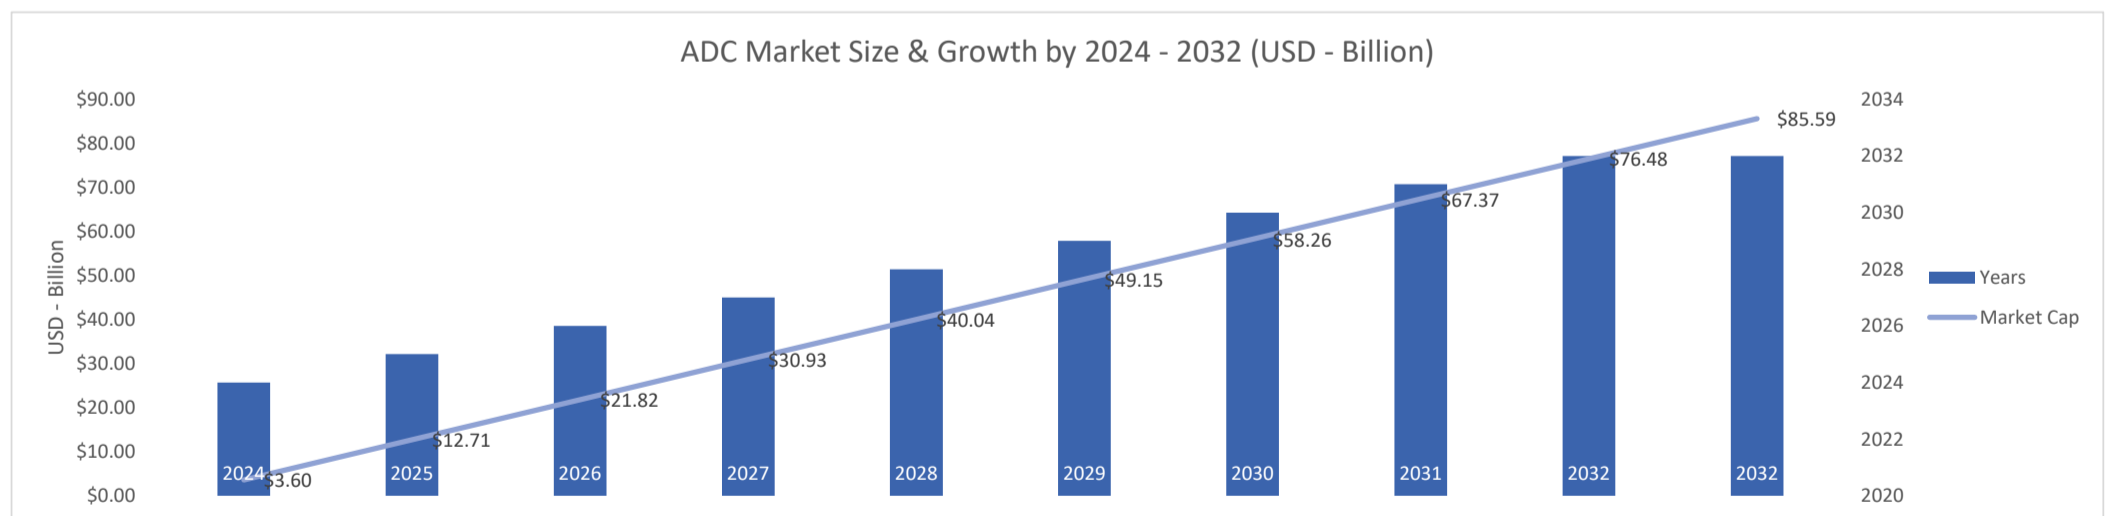

# F5 BIG-IP

Active Customers  
**18,485**

Verified Contacts  
**141,490**

Current Market Size  
**\$4 Billion**

Place Order

Request Call