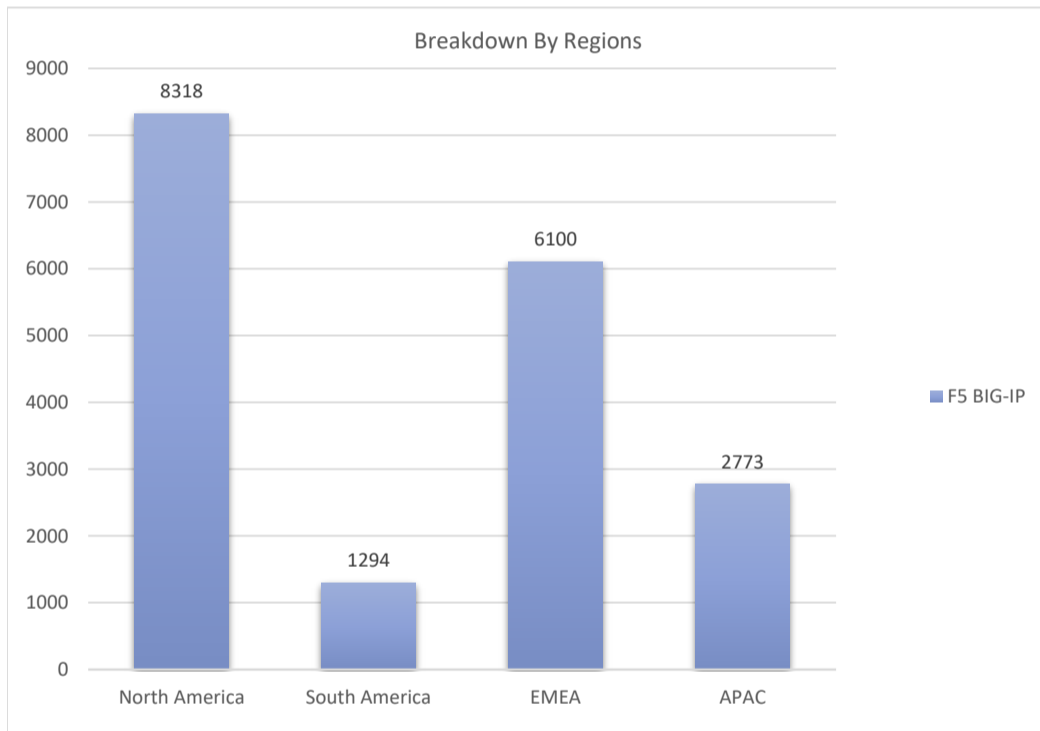

# F5 BIG-IP

Active Customers  
**18,485**

Verified Contacts  
**141,490**

Current Market Size  
**\$4 Billion**

Place Order

Request Call