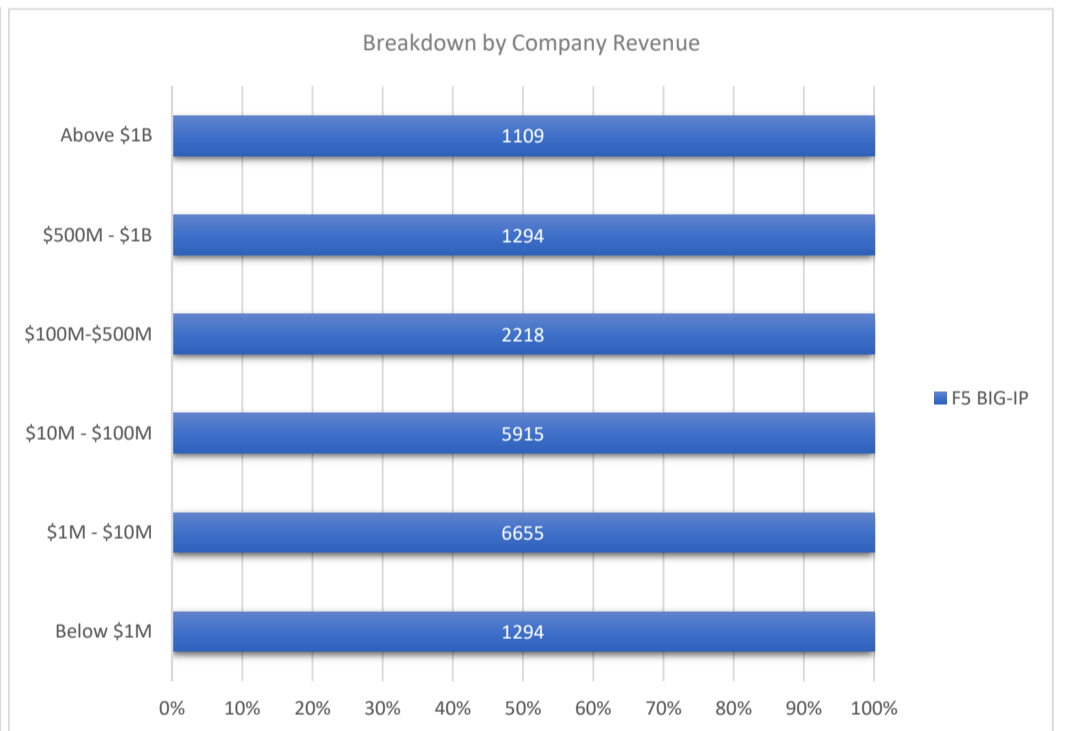

# F5 BIG-IP

Active Customers  
**18,485**

Verified Contacts  
**141,490**

Current Market Size  
**\$4 Billion**

Place Order

Request Call