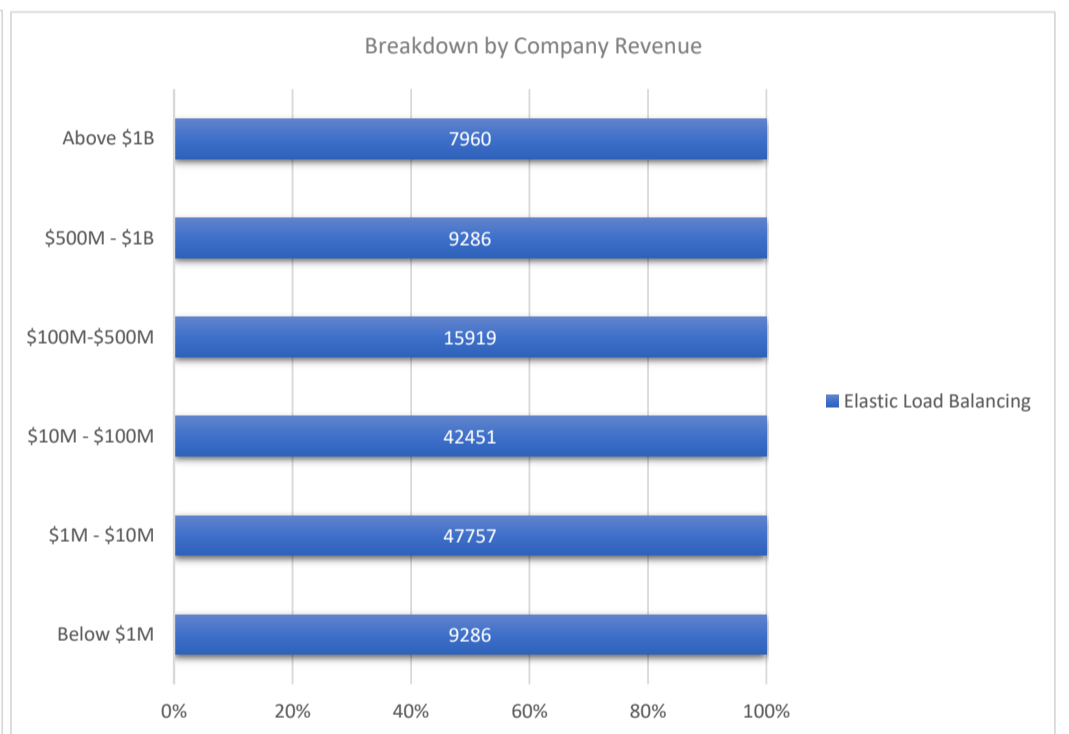

Elastic Load Balancing

Active Customers
132,659

Verified Contacts
1,015,415

Current Market Size
\$4 Billion

[Place Order](#)

[Request Call](#)