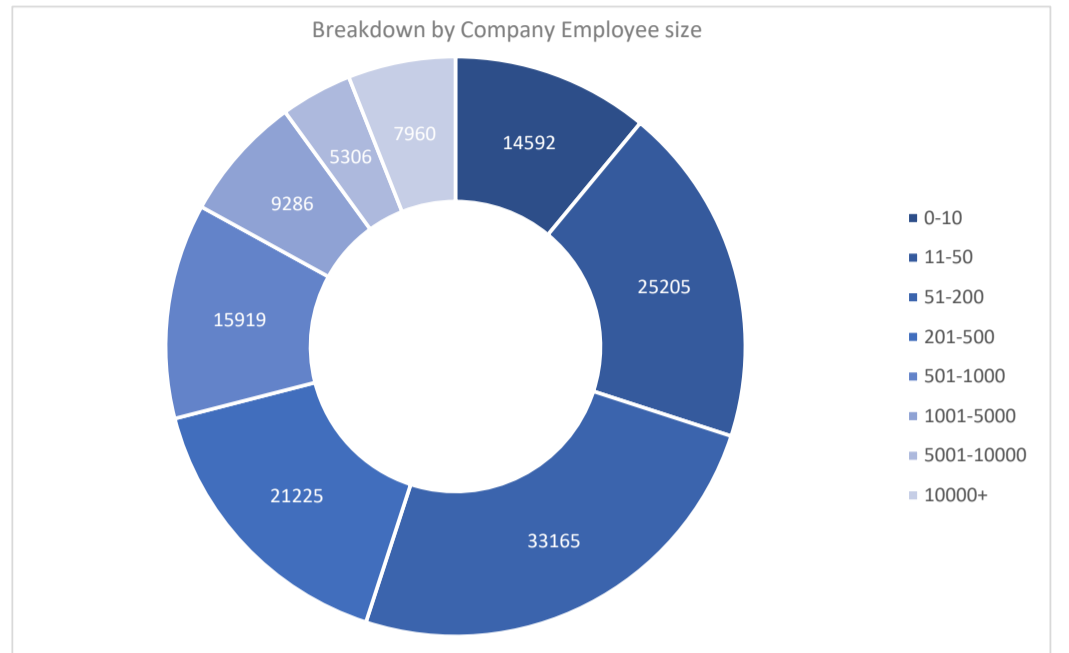

Elastic Load Balancing

Active Customers
132,659

Verified Contacts
1,015,415

Current Market Size
\$4 Billion

[Place Order](#)

[Request Call](#)