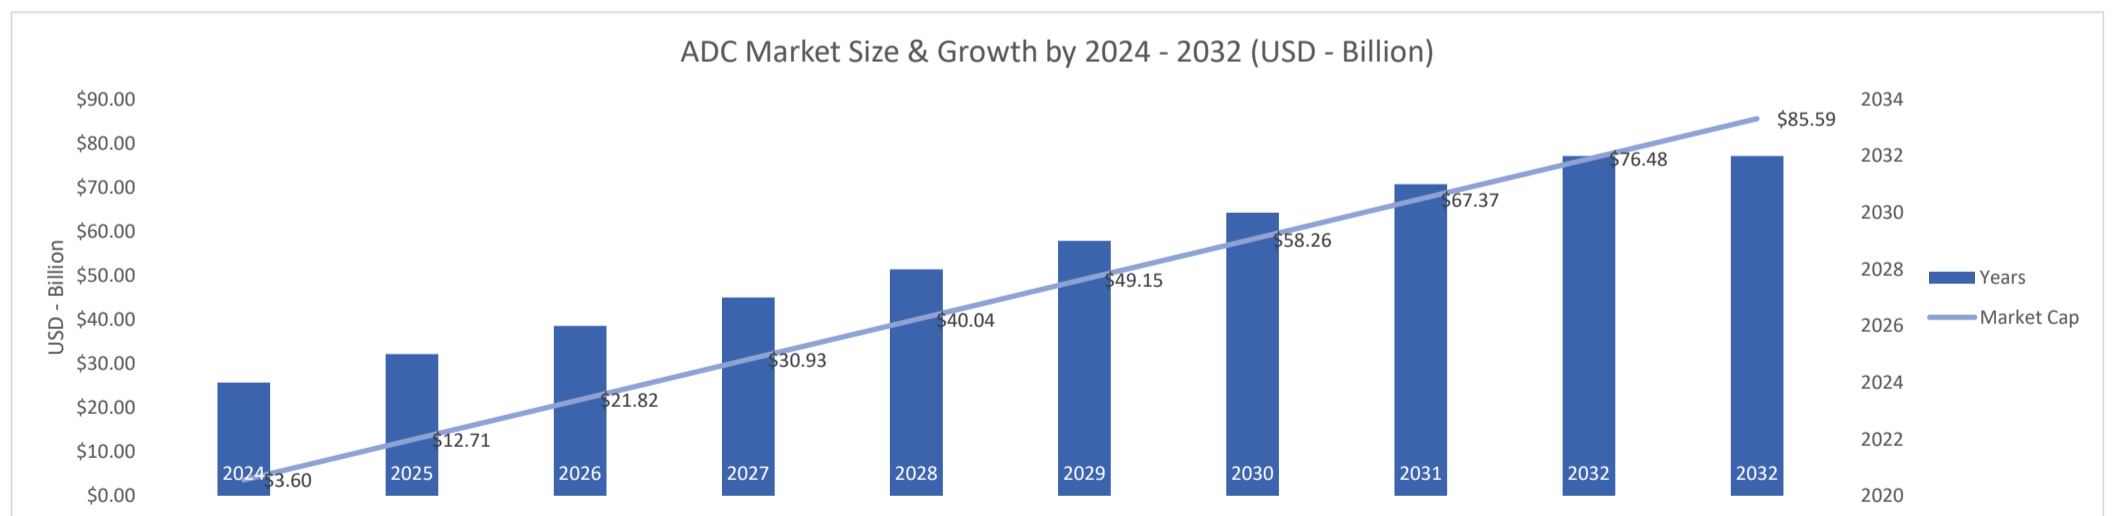

Elastic Load Balancing

Active Customers
132,659

Verified Contacts
1,015,415

Current Market Size
\$4 Billion

[Place Order](#)

[Request Call](#)