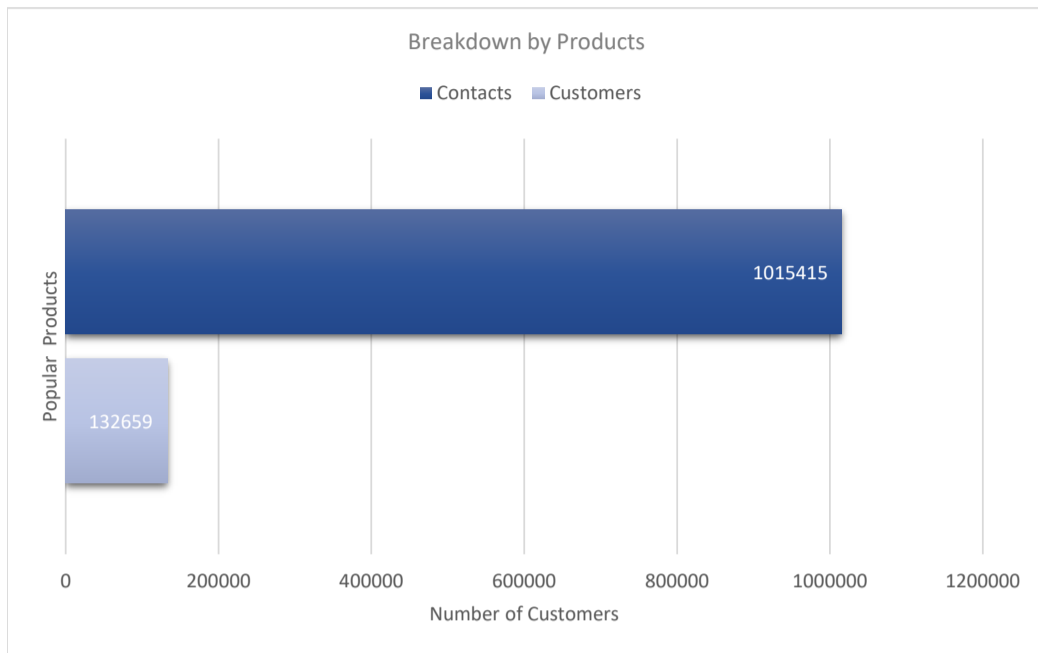

Elastic Load Balancing

Active Customers
132,659

Verified Contacts
1,015,415

Current Market Size
\$4 Billion

[Place Order](#)

[Request Call](#)