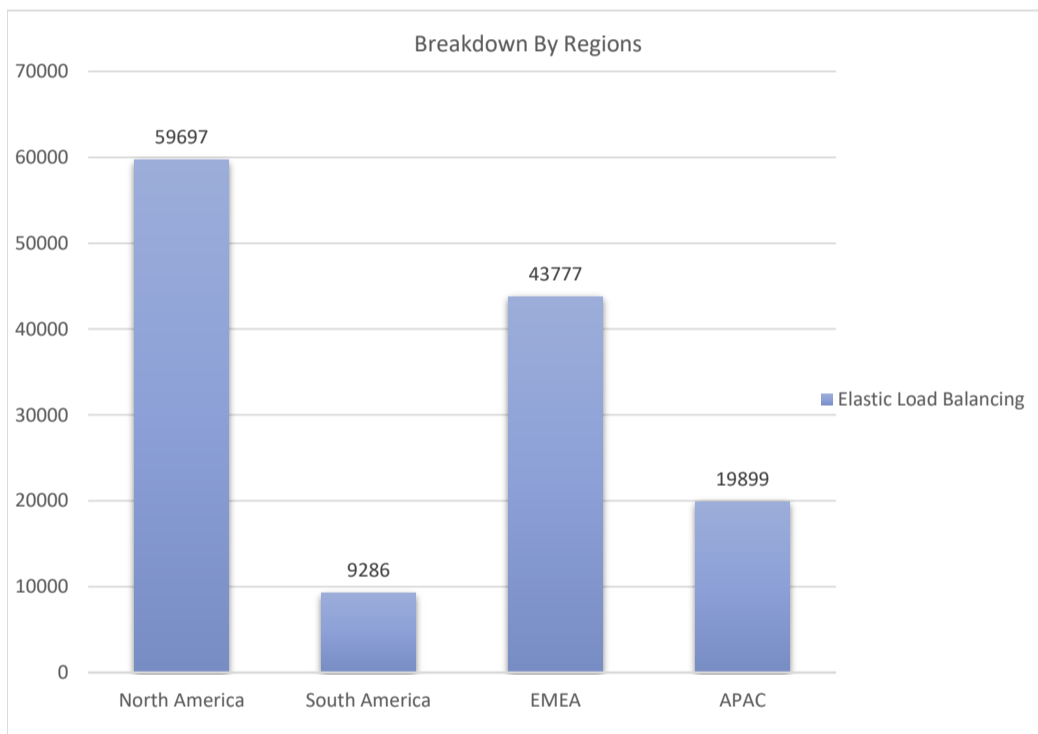

Elastic Load Balancing

Active Customers
132,659

Verified Contacts
1,015,415

Current Market Size
\$4 Billion

[Place Order](#)

[Request Call](#)