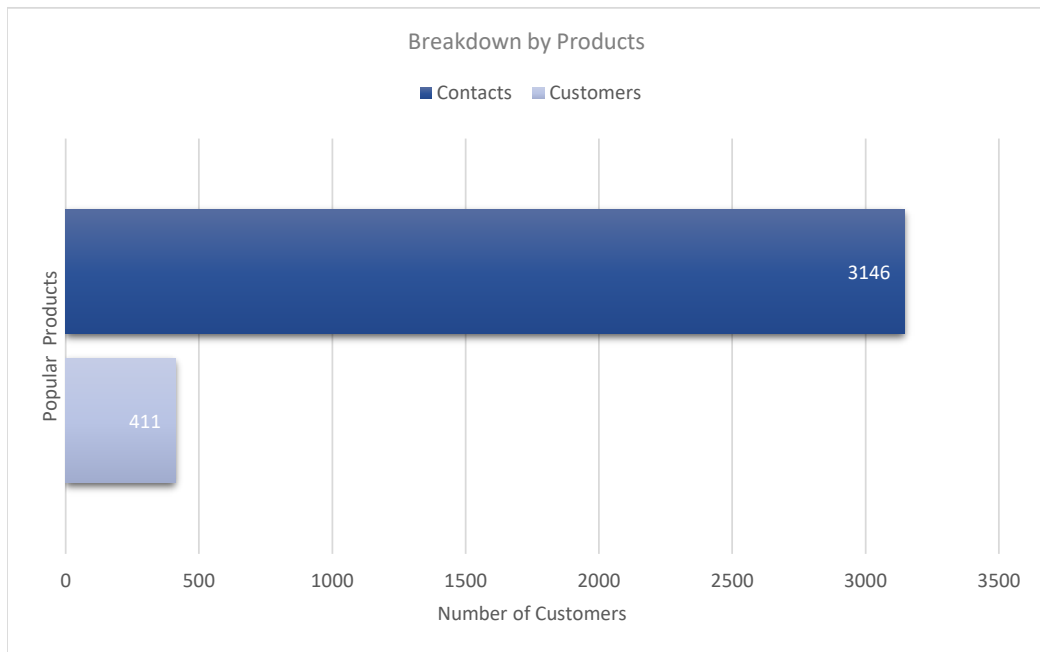

Centric PLM

Active Customers
411

Verified Contacts
3,146

Current Market Size
\$29 Billion

[Place Order](#)

[Request Call](#)