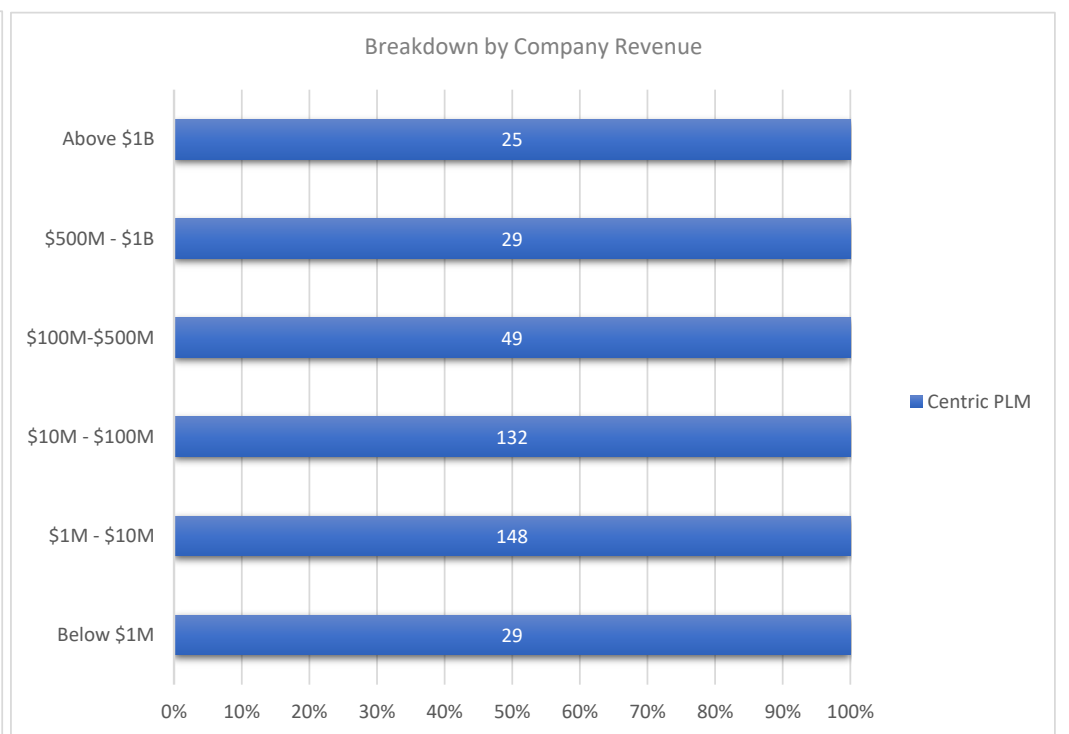

Centric PLM

Active Customers
411

Verified Contacts
3,146

Current Market Size
\$29 Billion

[Place Order](#)

[Request Call](#)