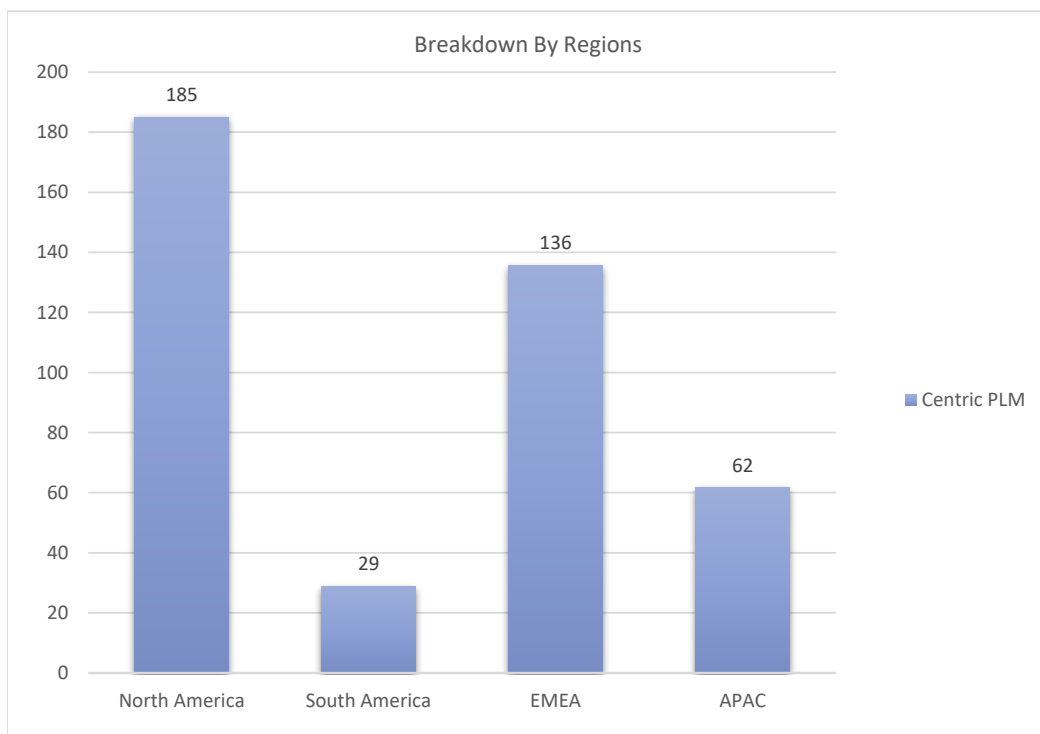

Centric PLM

Active Customers
411

Verified Contacts
3,146

Current Market Size
\$29 Billion

[Place Order](#)

[Request Call](#)