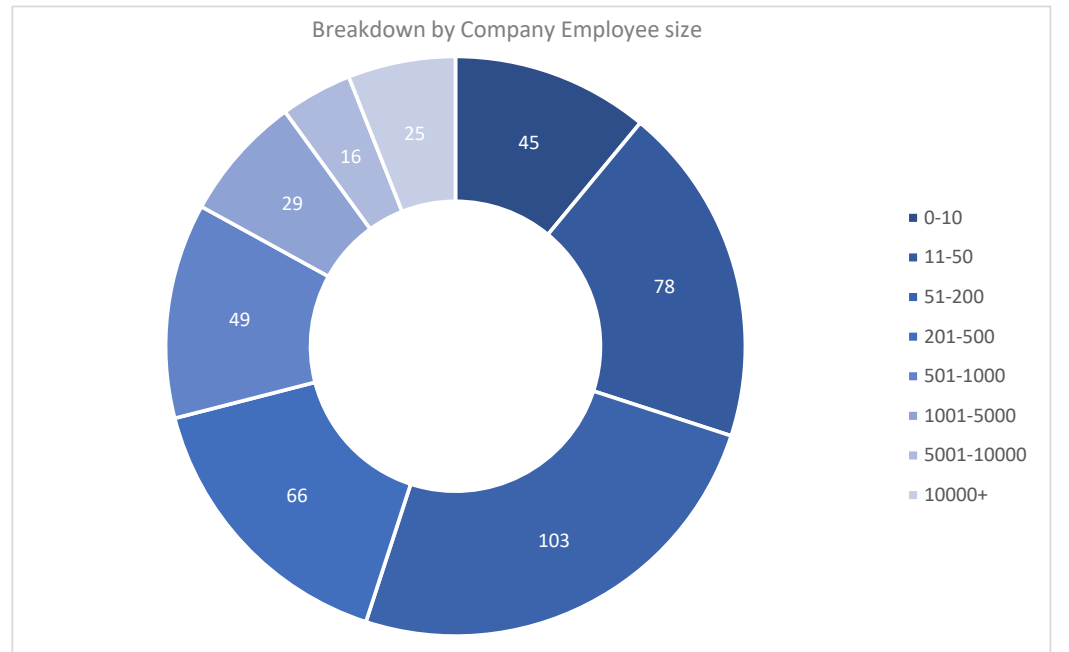

Centric PLM

Active Customers
411

Verified Contacts
3,146

Current Market Size
\$29 Billion

[Place Order](#)

[Request Call](#)