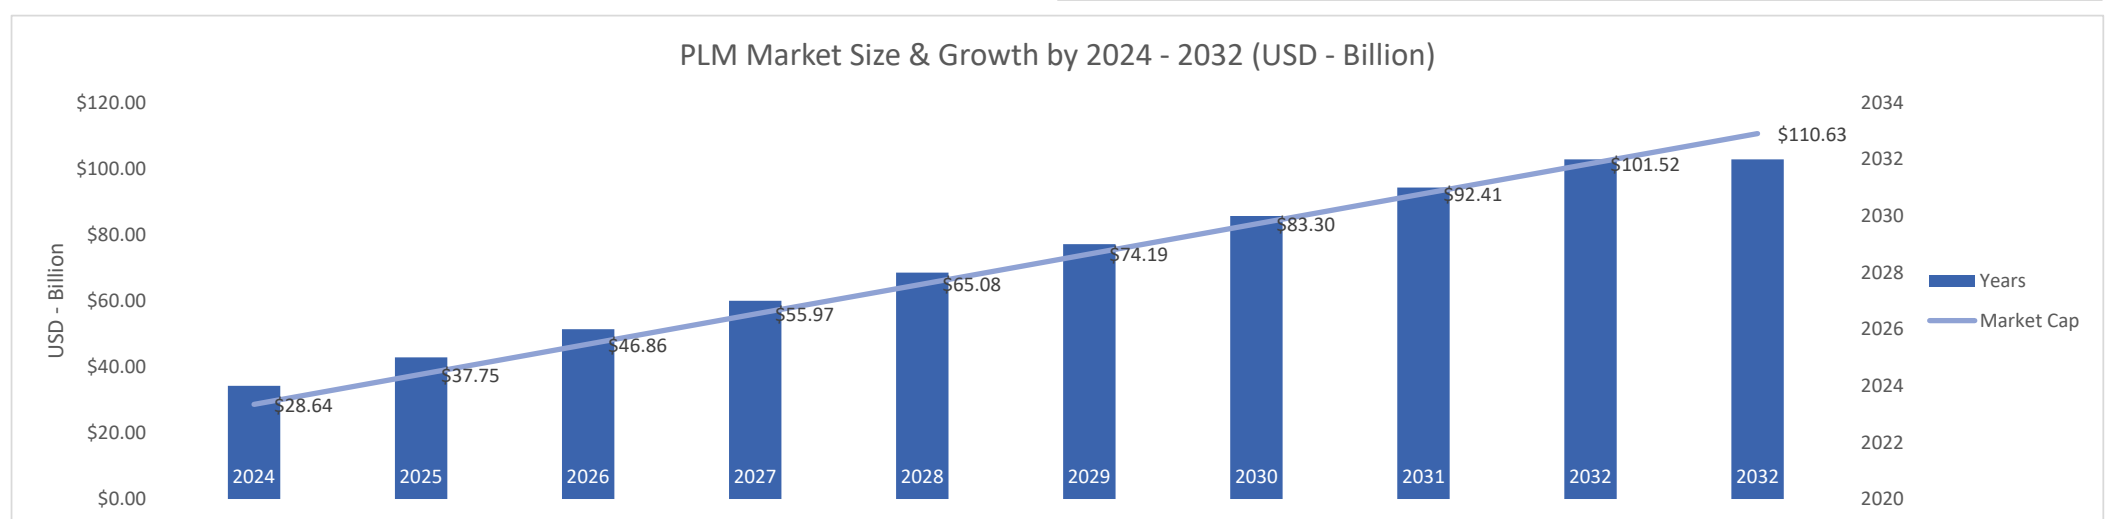

Centric PLM

Active Customers
411

Verified Contacts
3,146

Current Market Size
\$29 Billion

[Place Order](#)

[Request Call](#)