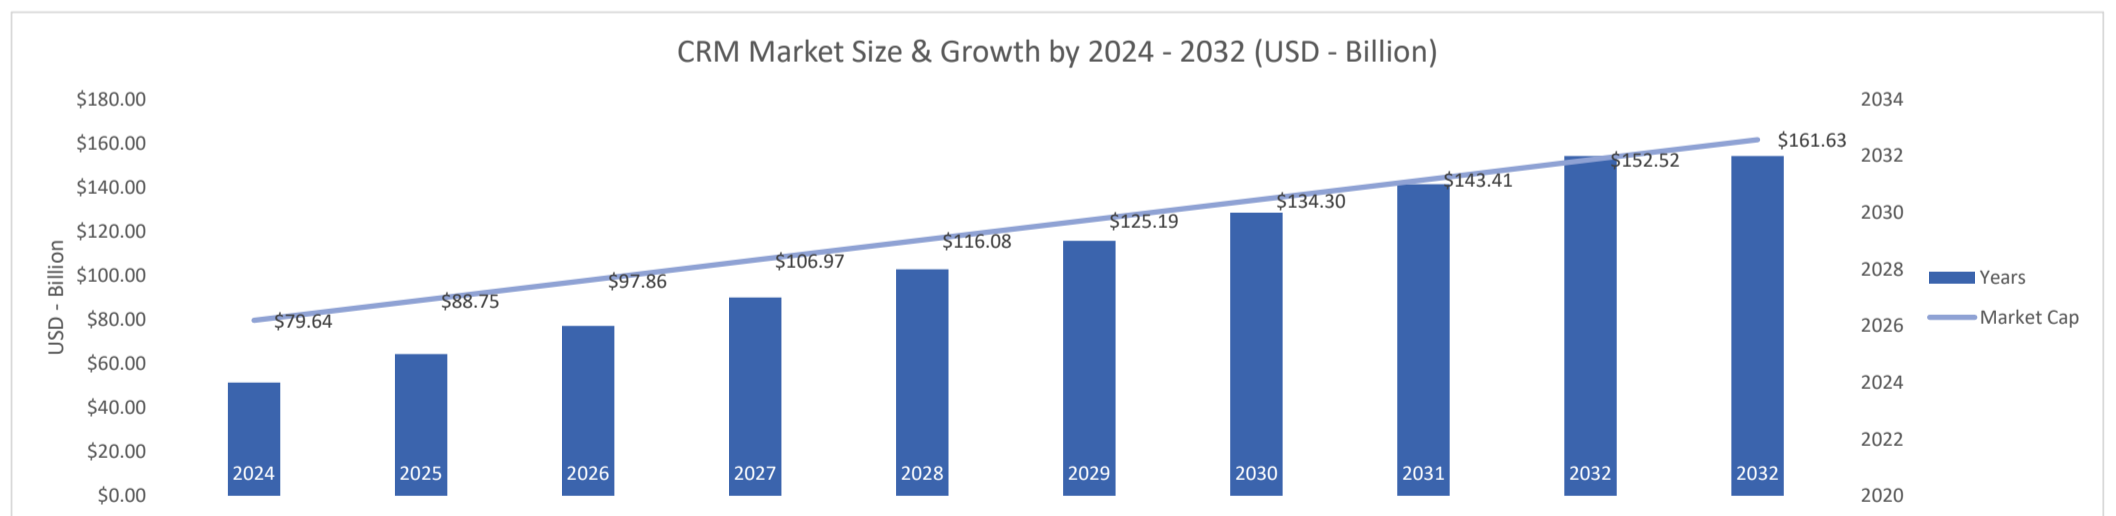

Bitrix24 CRM

Active Customers
4,367

Verified Contacts
28,574

Current Market Size
\$80 Billion

[Place Order](#)

[Request Call](#)