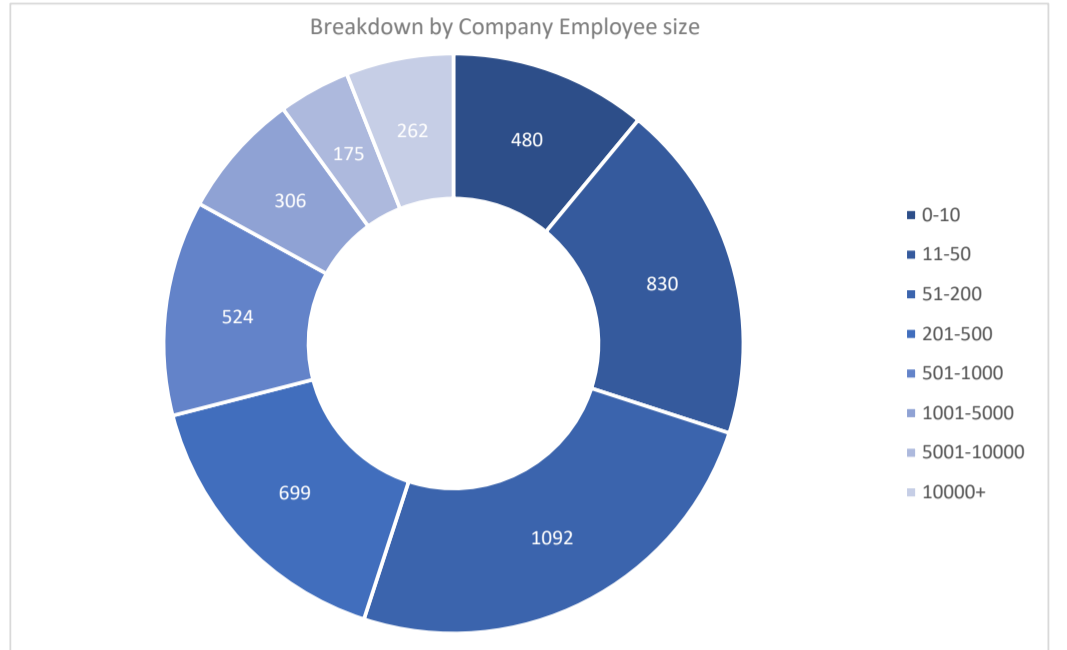

Bitrix24 CRM

Active Customers
4,367

Verified Contacts
28,574

Current Market Size
\$80 Billion

[Place Order](#)

[Request Call](#)