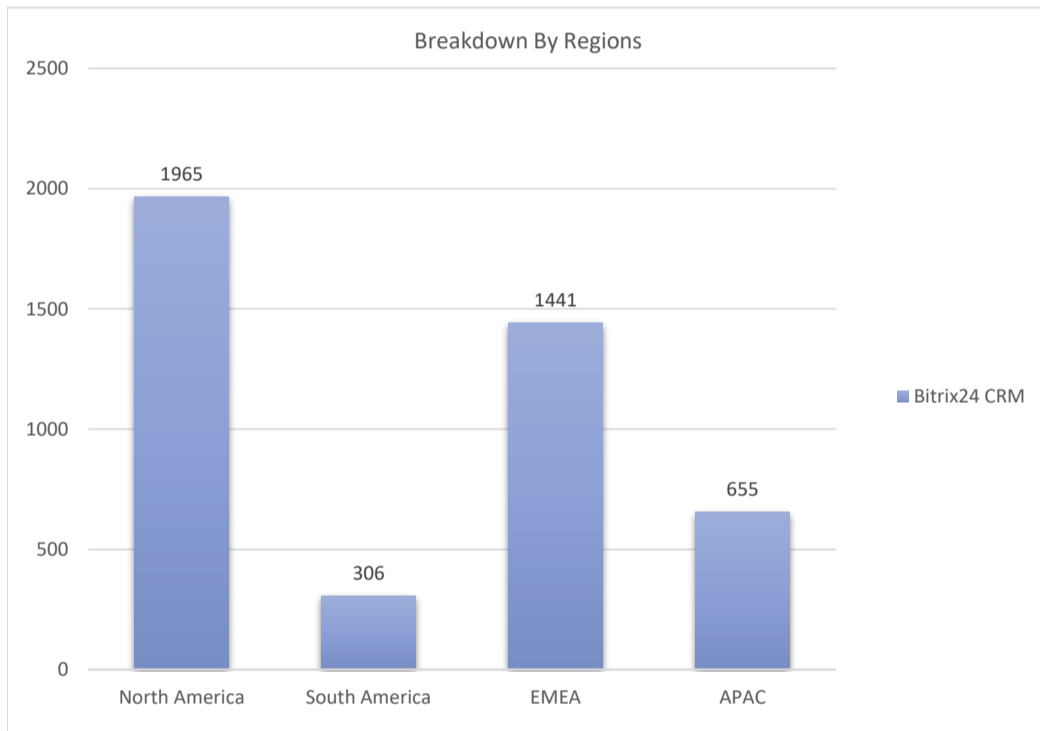

Bitrix24 CRM

Active Customers
4,367

Verified Contacts
28,574

Current Market Size
\$80 Billion

[Place Order](#)

[Request Call](#)