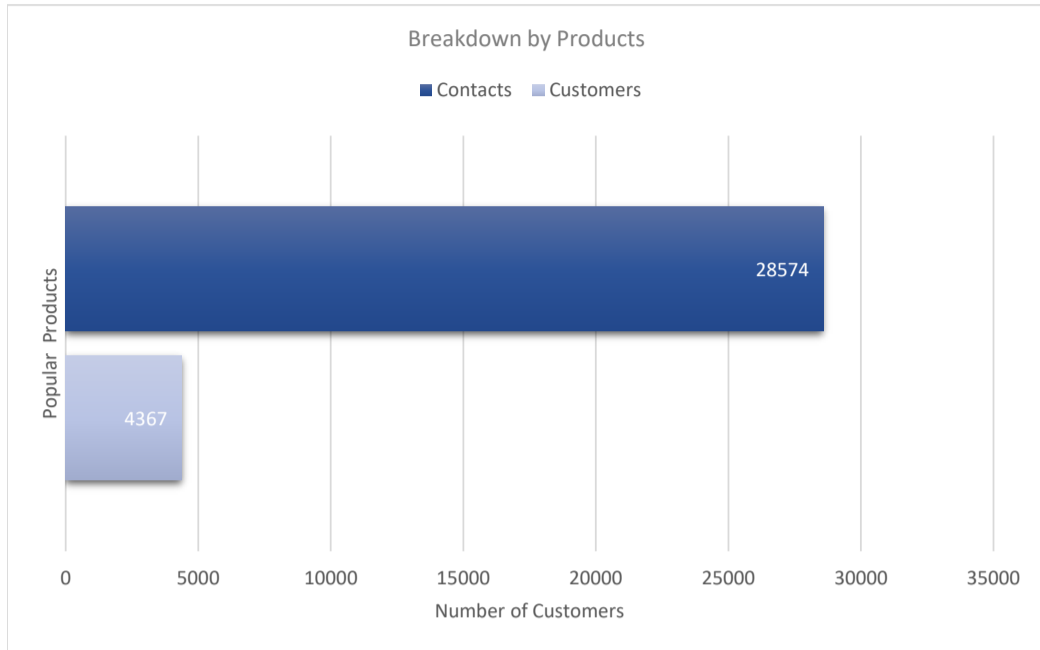

Bitrix24 CRM

Active Customers
4,367

Verified Contacts
28,574

Current Market Size
\$80 Billion

[Place Order](#)

[Request Call](#)