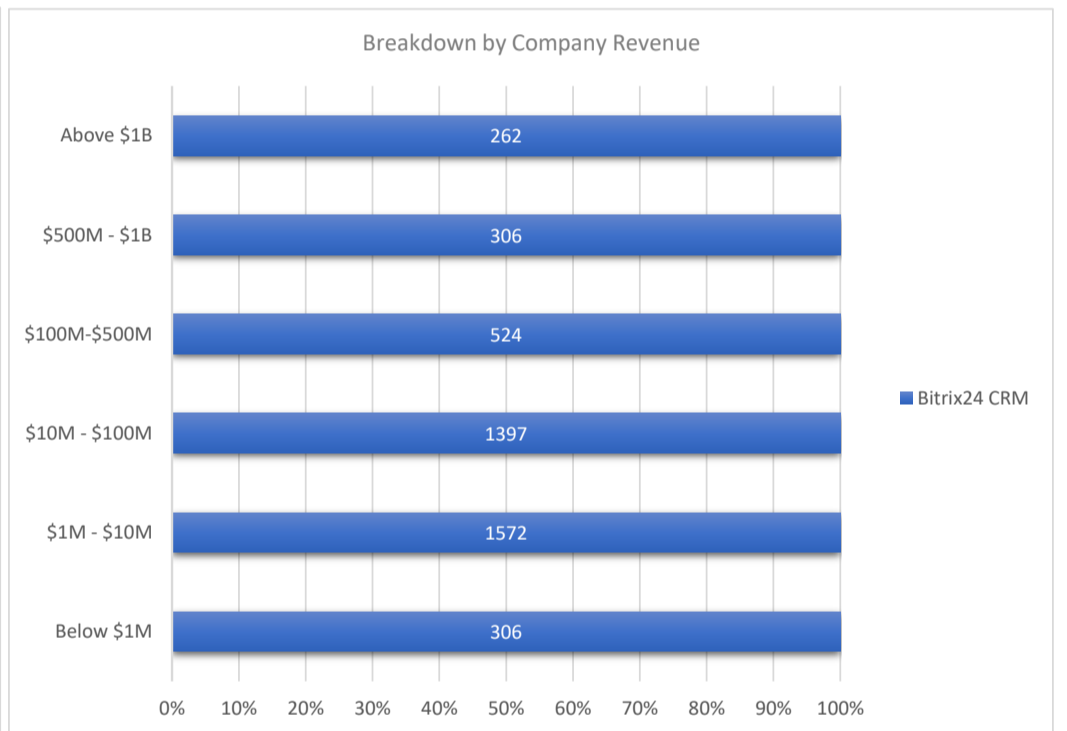

Bitrix24 CRM

Active Customers
4,367

Verified Contacts
28,574

Current Market Size
\$80 Billion

[Place Order](#)

[Request Call](#)