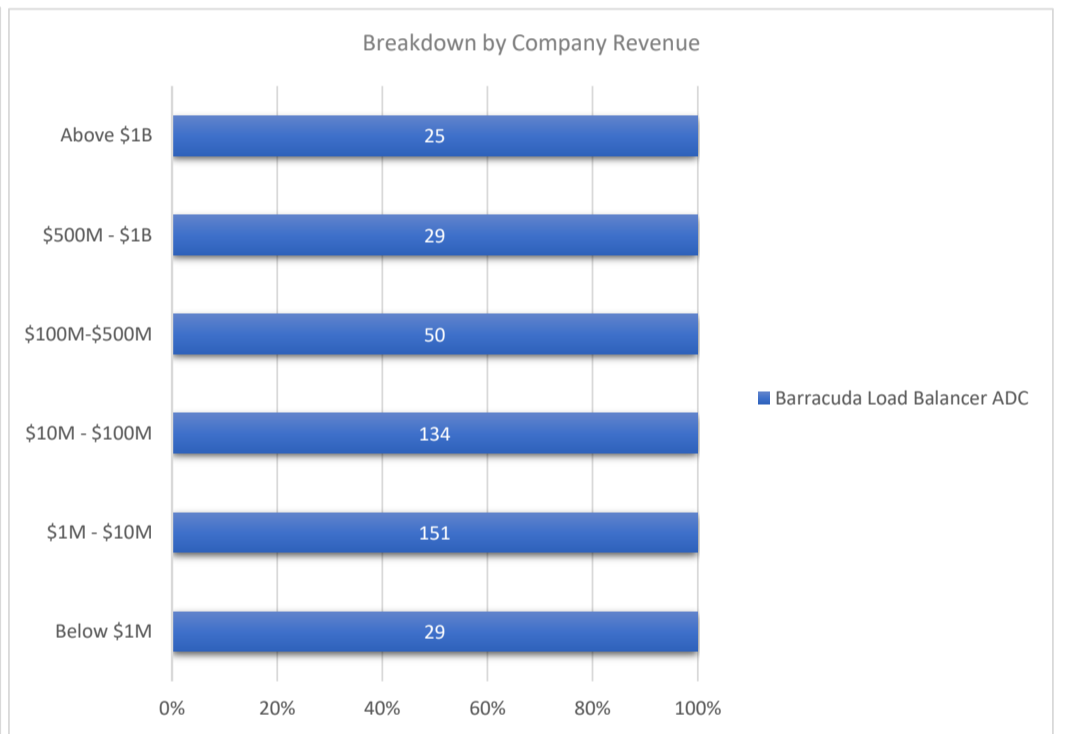

# Barracuda Load Balancer ADC

Active Customers  
**419**

Verified Contacts  
**3,207**

Current Market Size  
**\$4 Billion**

[Place Order](#)

[Request Call](#)