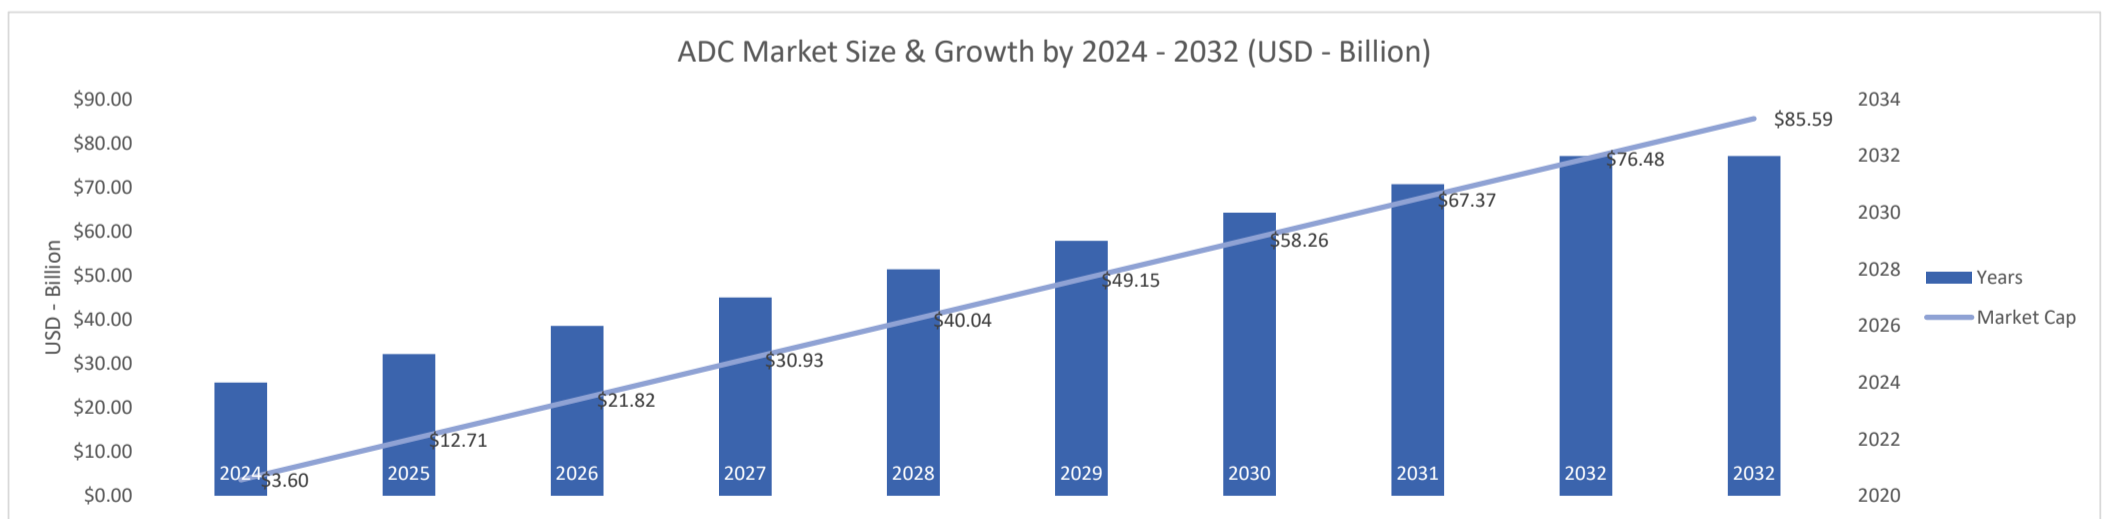

# Barracuda Load Balancer ADC

Active Customers  
**419**

Verified Contacts  
**3,207**

Current Market Size  
**\$4 Billion**

[Place Order](#)

[Request Call](#)