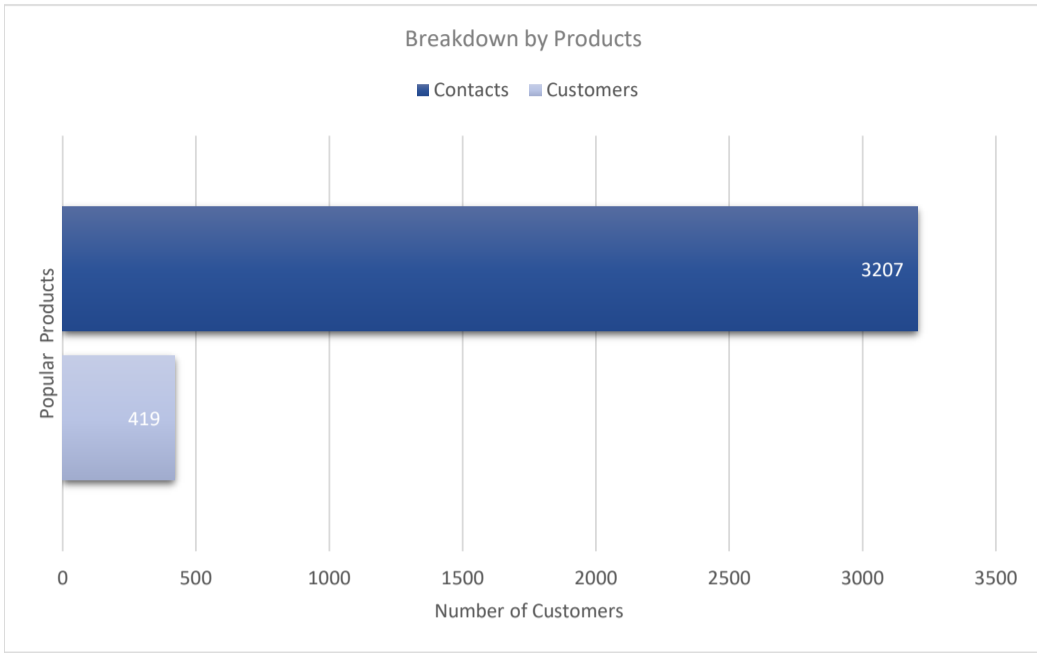

# Barracuda Load Balancer ADC

Active Customers  
**419**

Verified Contacts  
**3,207**

Current Market Size  
**\$4 Billion**

[Place Order](#)

[Request Call](#)