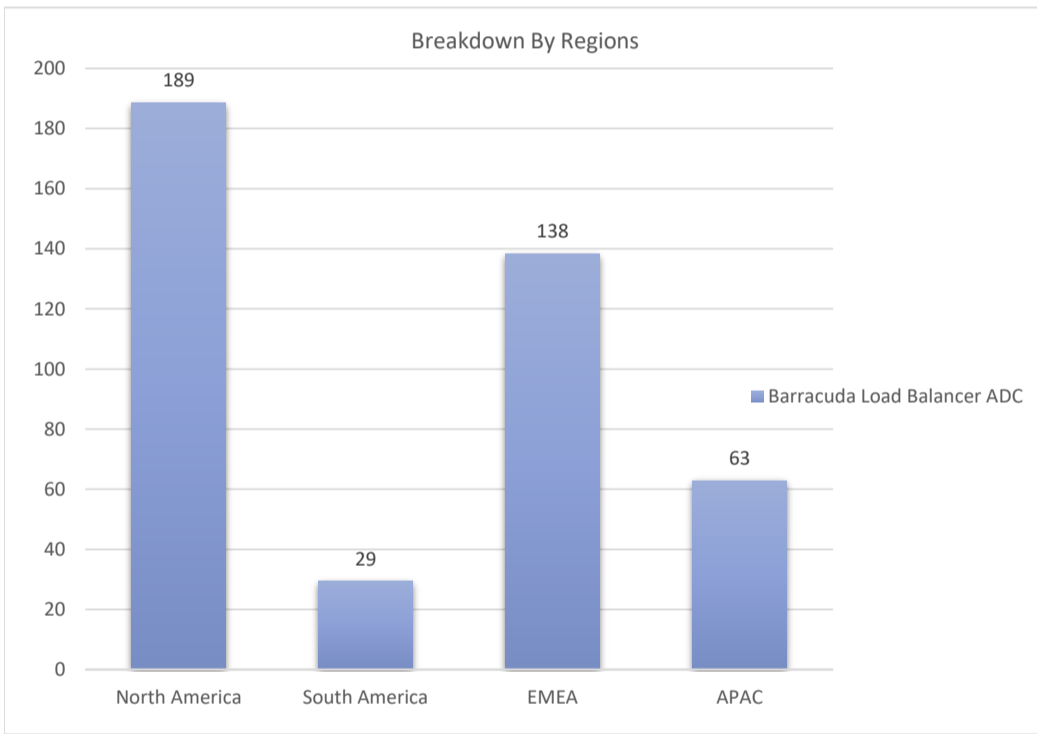

# Barracuda Load Balancer ADC

Active Customers  
**419**

Verified Contacts  
**3,207**

Current Market Size  
**\$4 Billion**

[Place Order](#)

[Request Call](#)