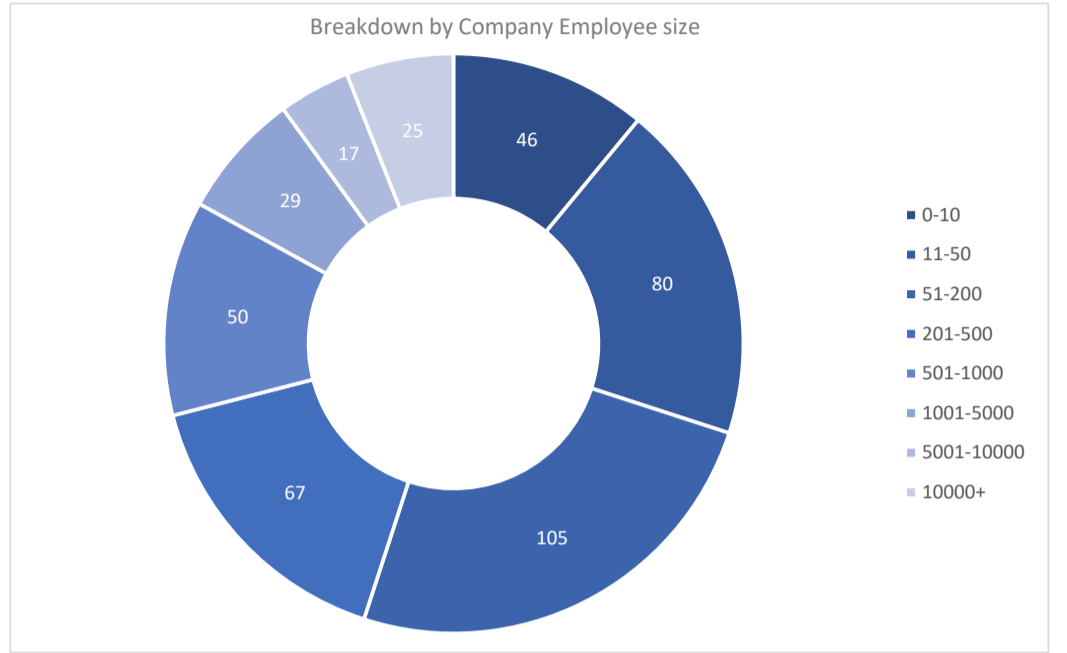

# Barracuda Load Balancer ADC

Active Customers  
**419**

Verified Contacts  
**3,207**

Current Market Size  
**\$4 Billion**

[Place Order](#)

[Request Call](#)