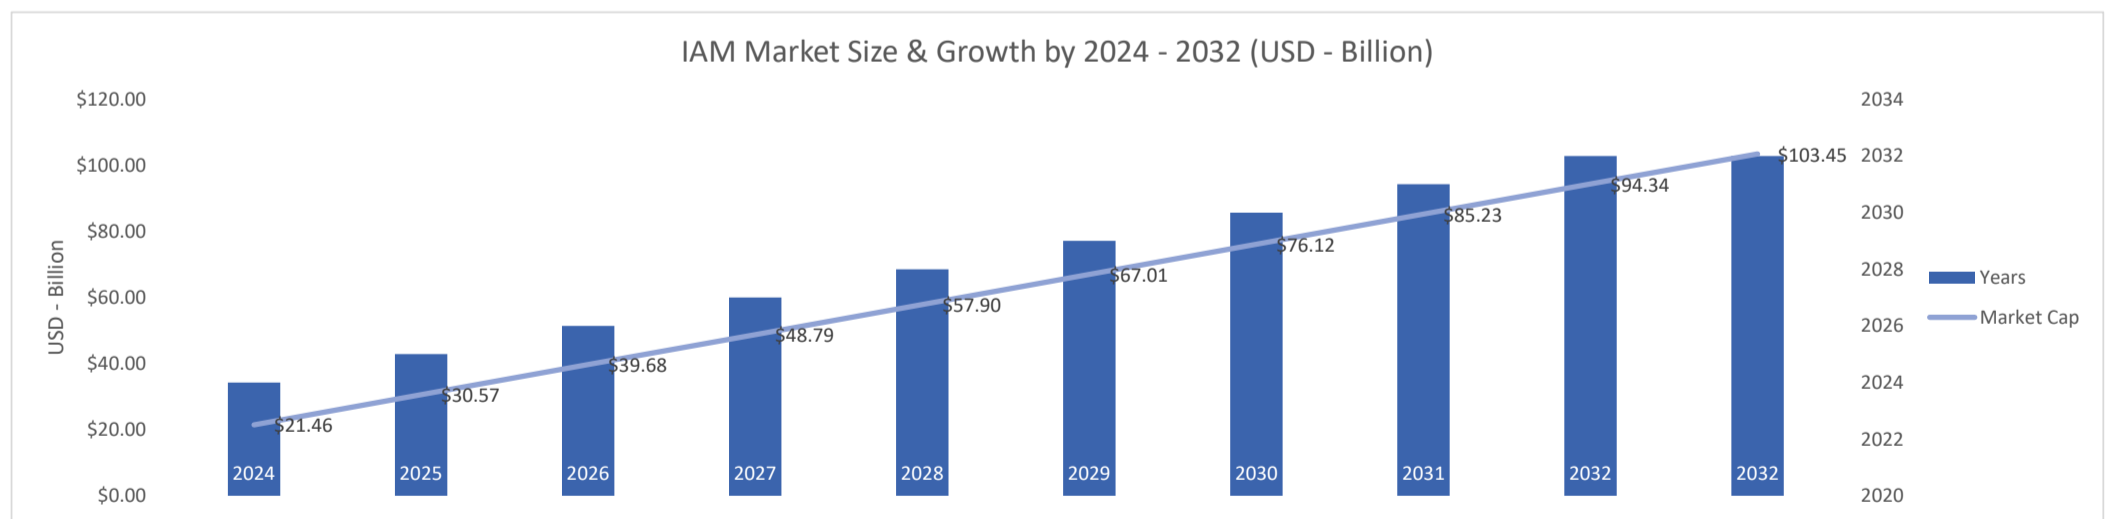

Azure active directory

Active Customers
69,417

Verified Contacts
531,340

Current Market Size
\$21 Billion

[Place Order](#)

[Request Call](#)