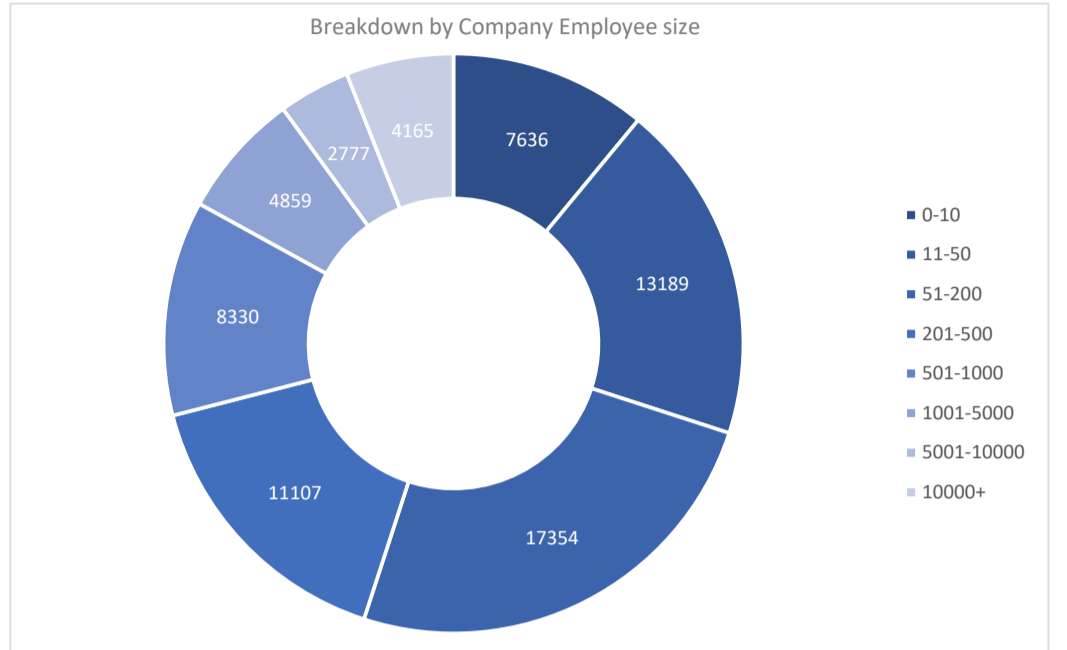

Azure active directory

Active Customers
69,417

Verified Contacts
531,340

Current Market Size
\$21 Billion

[Place Order](#)

[Request Call](#)