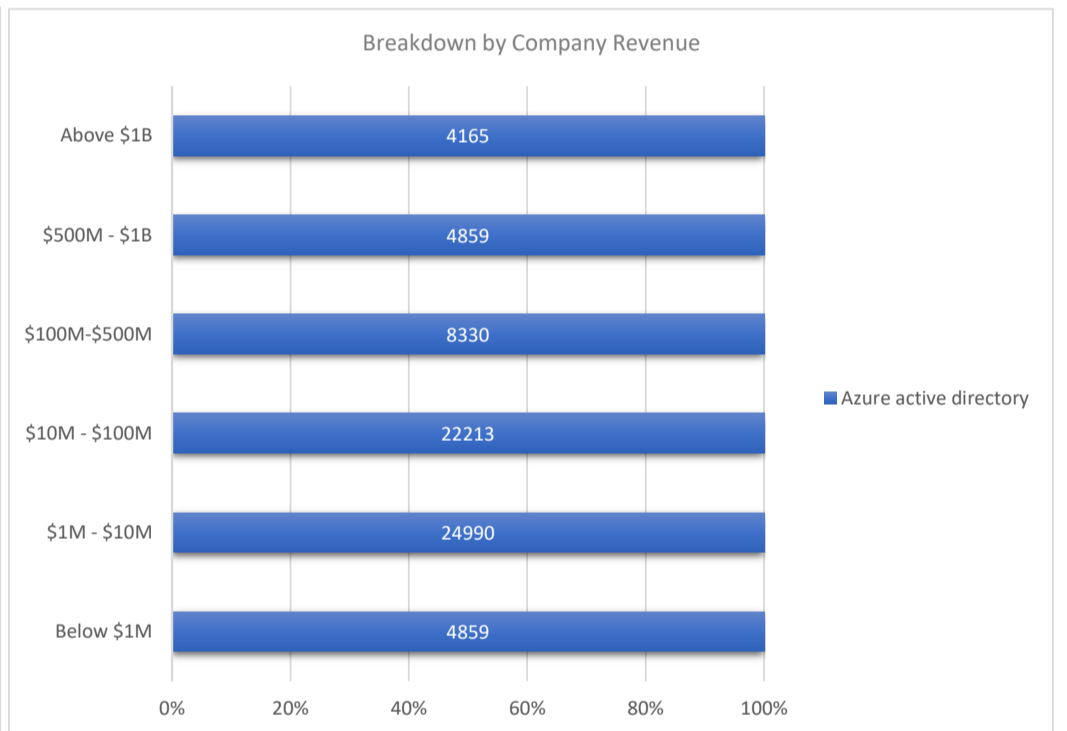

Azure active directory

Active Customers
69,417

Verified Contacts
531,340

Current Market Size
\$21 Billion

[Place Order](#)

[Request Call](#)