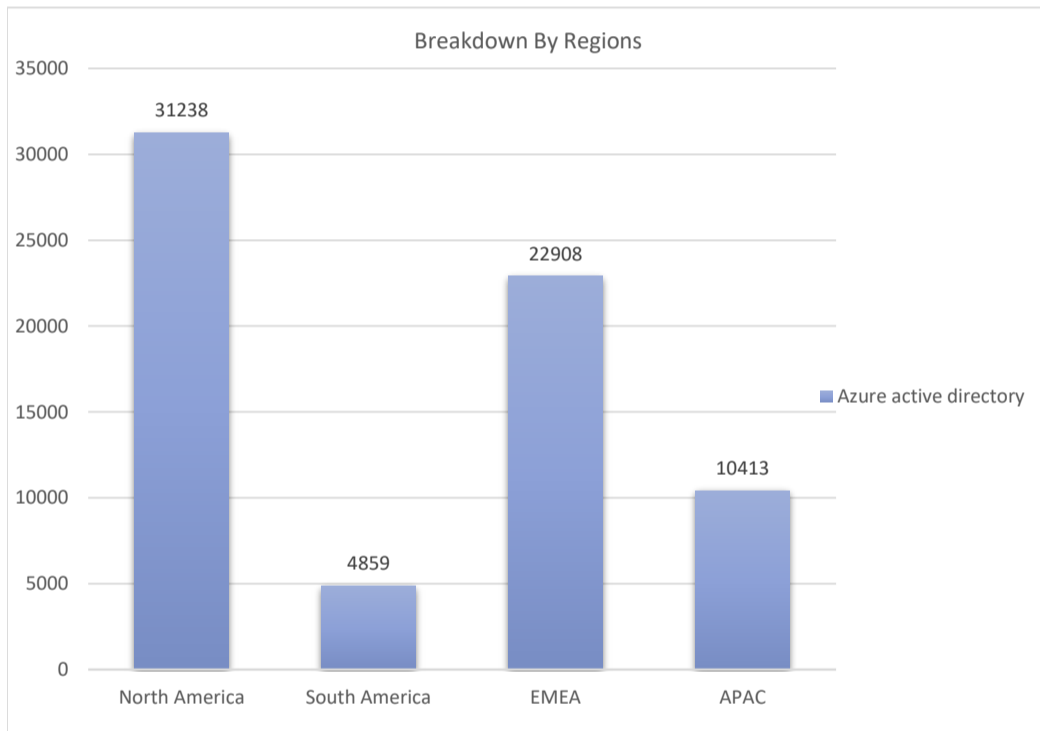

Azure active directory

Active Customers
69,417

Verified Contacts
531,340

Current Market Size
\$21 Billion

[Place Order](#)

[Request Call](#)