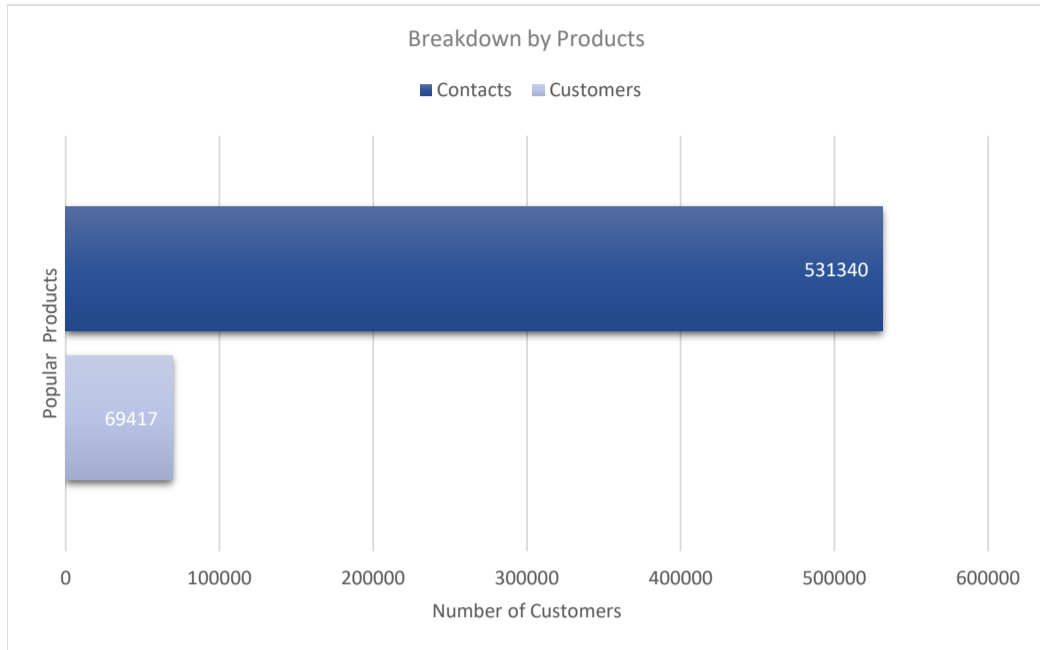

Azure active directory

Active Customers
69,417

Verified Contacts
531,340

Current Market Size
\$21 Billion

[Place Order](#)

[Request Call](#)