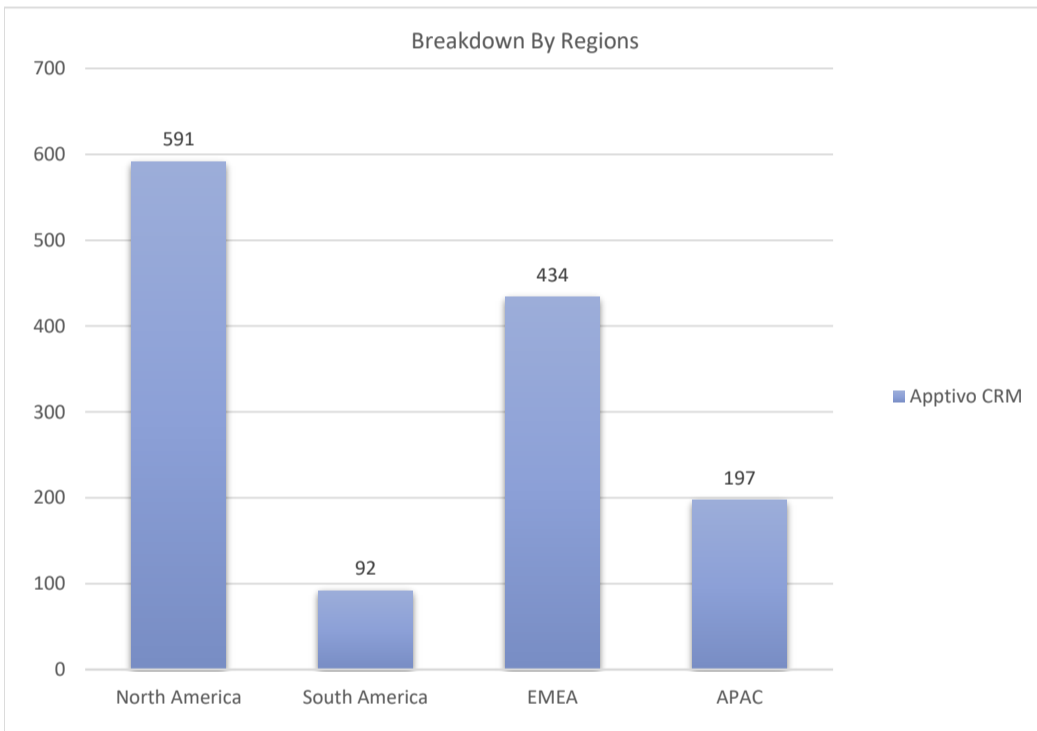

# Apptivo CRM

Active Customers  
**1,314**

Verified Contacts  
**8,598**

Current Market Size  
**\$80 Billion**

[Place Order](#)

[Request Call](#)