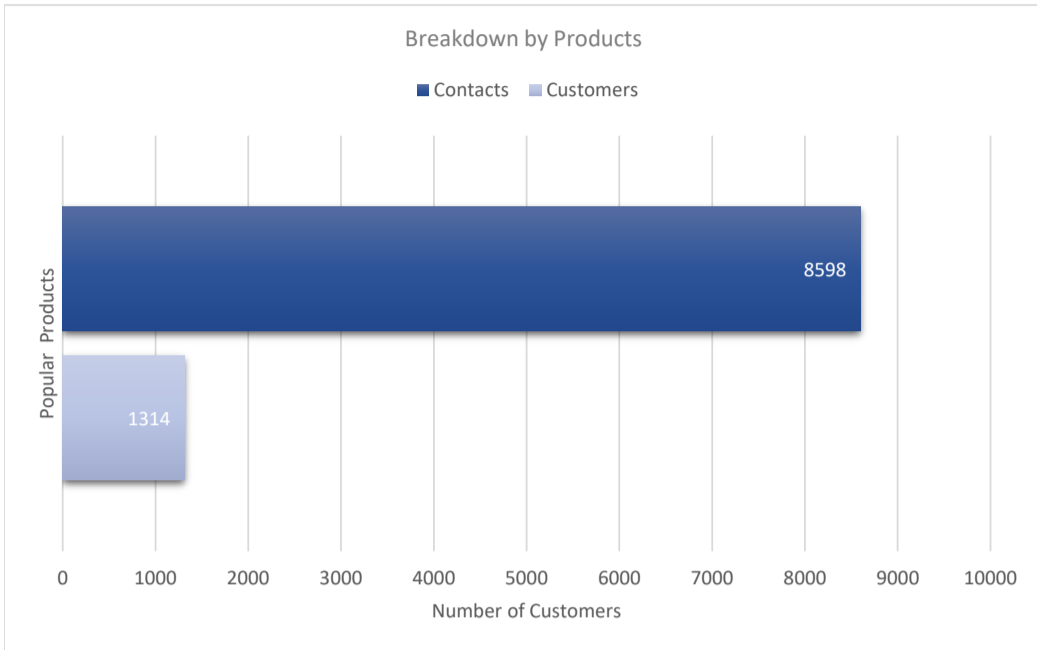

# Apptivo CRM

Active Customers  
**1,314**

Verified Contacts  
**8,598**

Current Market Size  
**\$80 Billion**

[Place Order](#)

[Request Call](#)