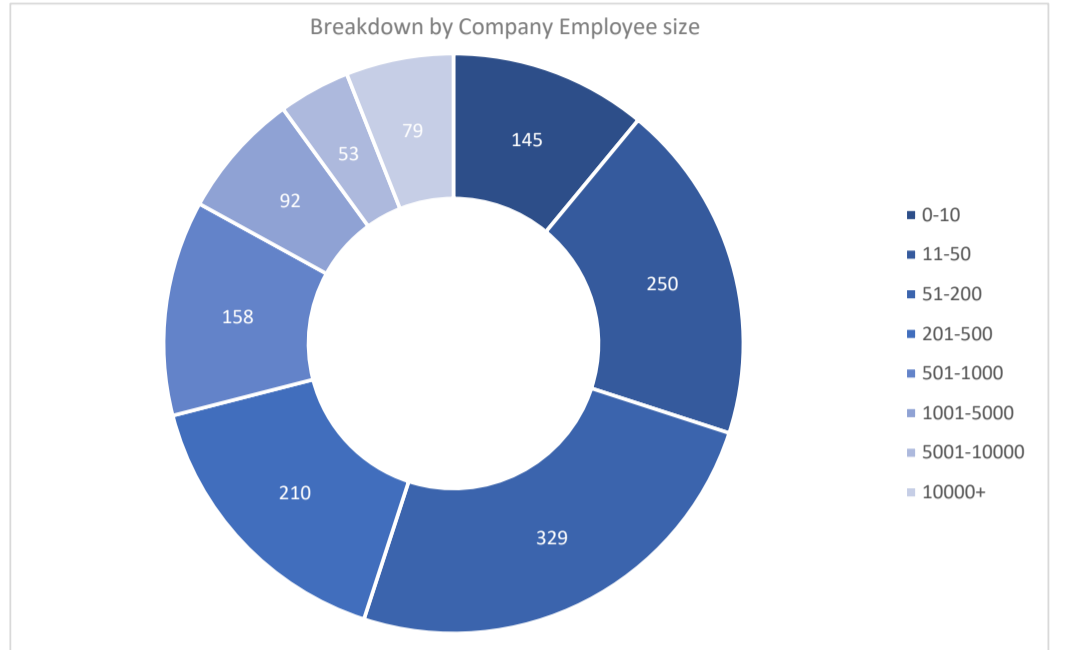

# Apptivo CRM

Active Customers  
**1,314**

Verified Contacts  
**8,598**

Current Market Size  
**\$80 Billion**

[Place Order](#)

[Request Call](#)