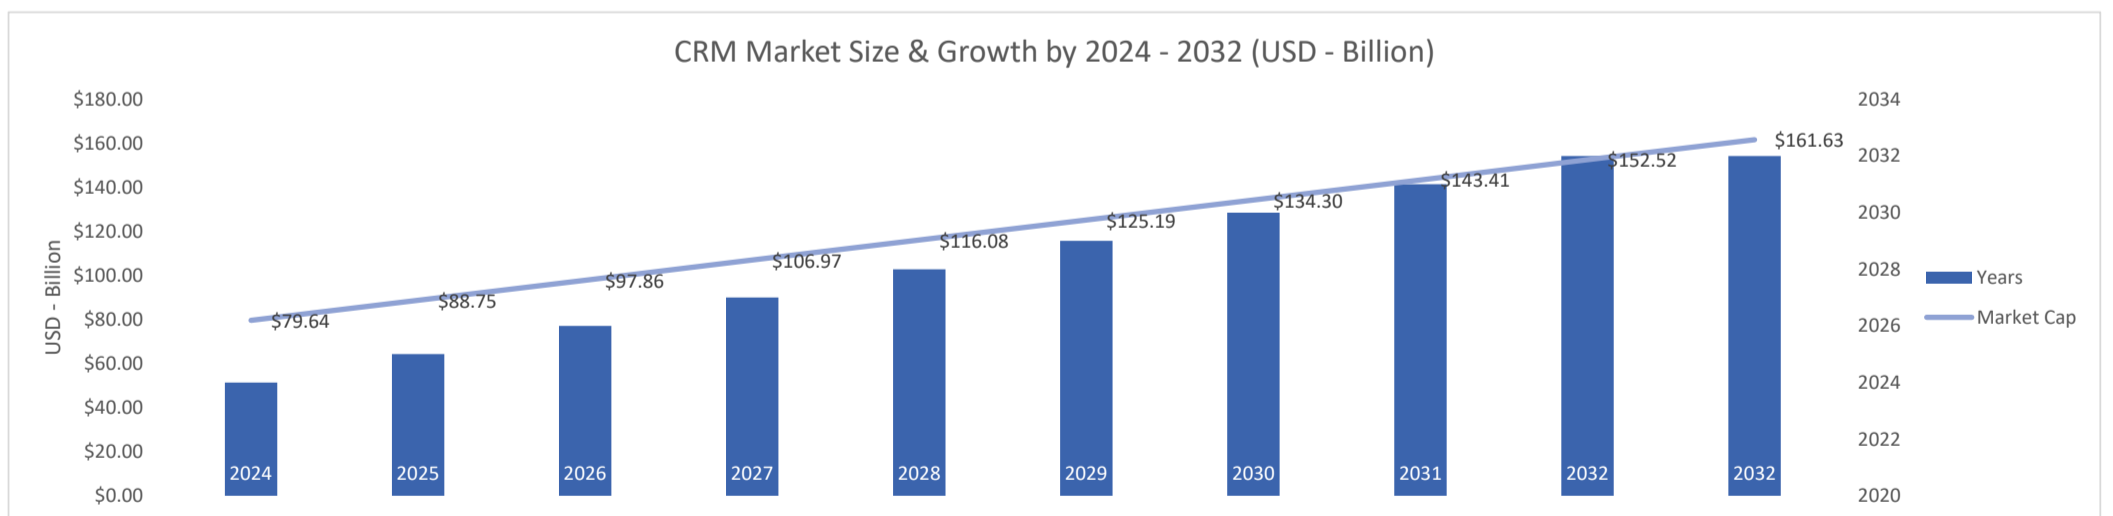

# Apptivo CRM

Active Customers  
**1,314**

Verified Contacts  
**8,598**

Current Market Size  
**\$80 Billion**

[Place Order](#)

[Request Call](#)