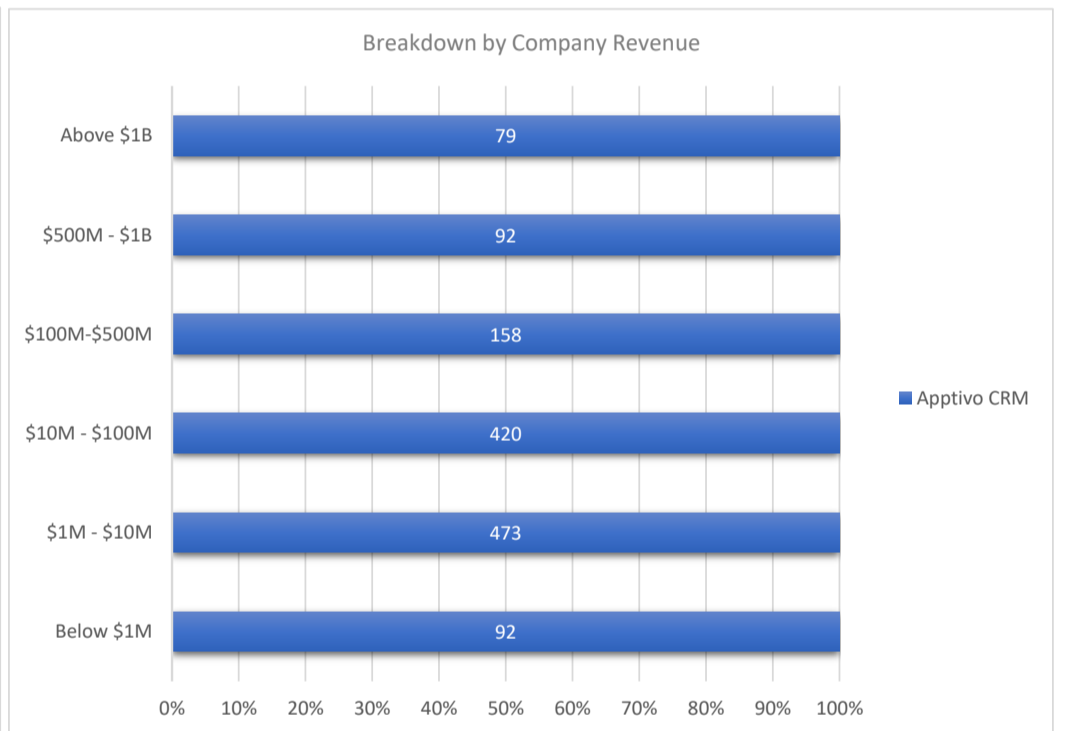

# Apptivo CRM

Active Customers  
**1,314**

Verified Contacts  
**8,598**

Current Market Size  
**\$80 Billion**

[Place Order](#)

[Request Call](#)