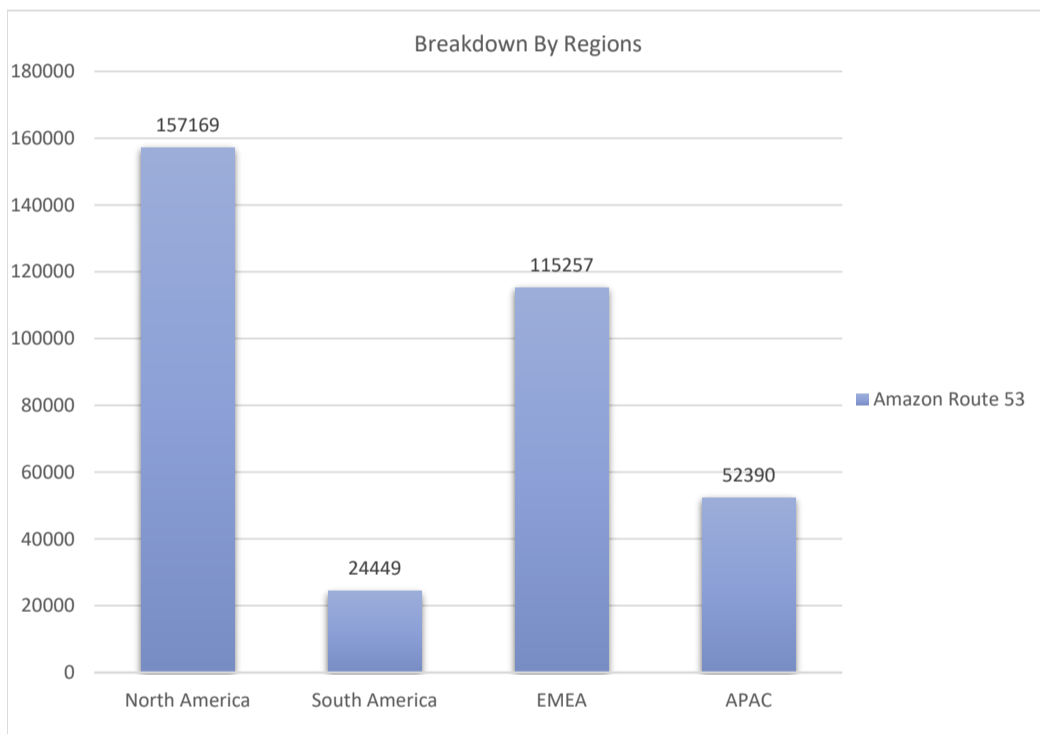

# Amazon Route 53

Active Customers  
**349,265**

Verified Contacts  
**2,673,386**

Current Market Size  
**\$4 Billion**

[Place Order](#)

[Request Call](#)