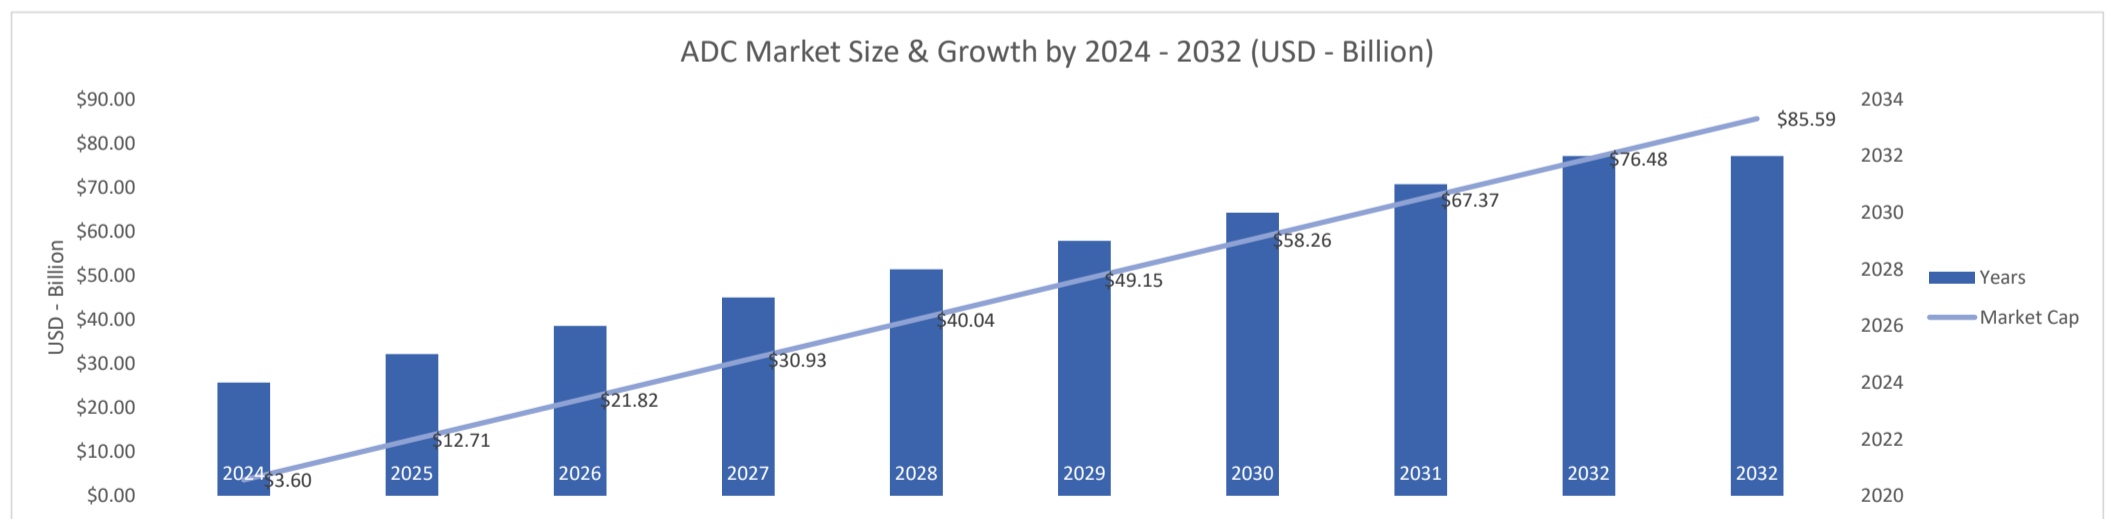

# Amazon Route 53

Active Customers  
**349,265**

Verified Contacts  
**2,673,386**

Current Market Size  
**\$4 Billion**

[Place Order](#)

[Request Call](#)