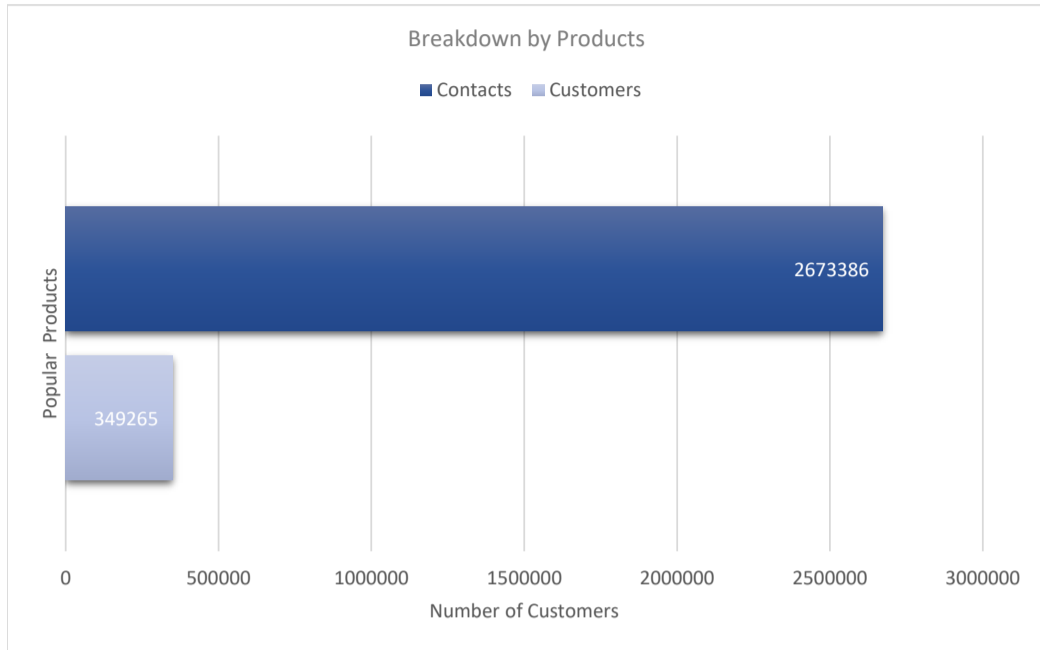

# Amazon Route 53

Active Customers  
**349,265**

Verified Contacts  
**2,673,386**

Current Market Size  
**\$4 Billion**

[Place Order](#)

[Request Call](#)