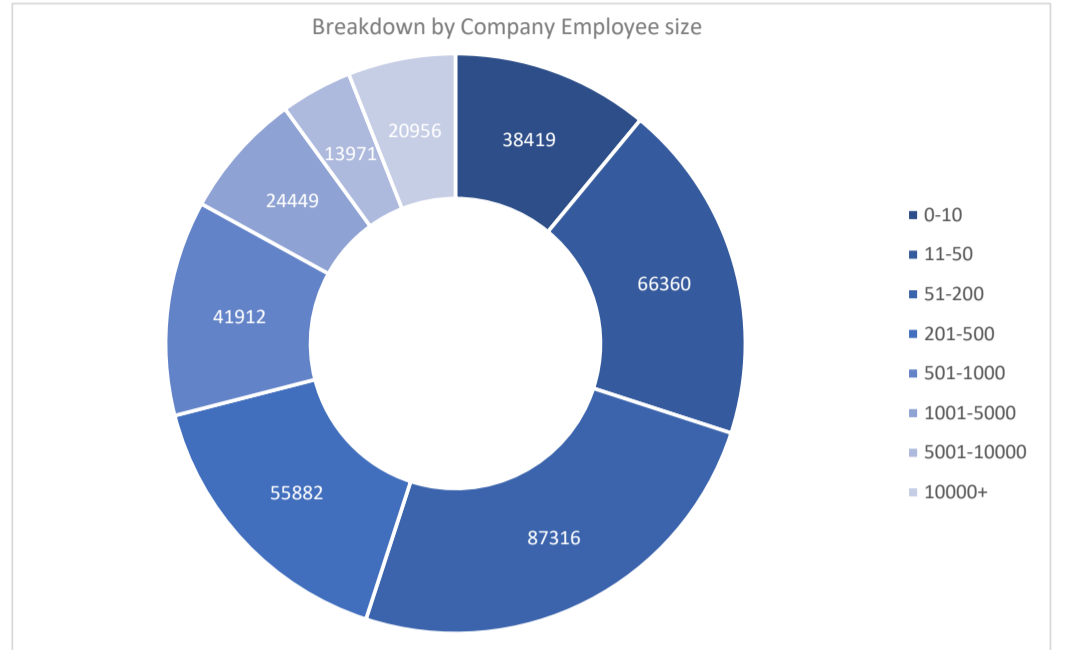

# Amazon Route 53

Active Customers  
**349,265**

Verified Contacts  
**2,673,386**

Current Market Size  
**\$4 Billion**

[Place Order](#)

[Request Call](#)