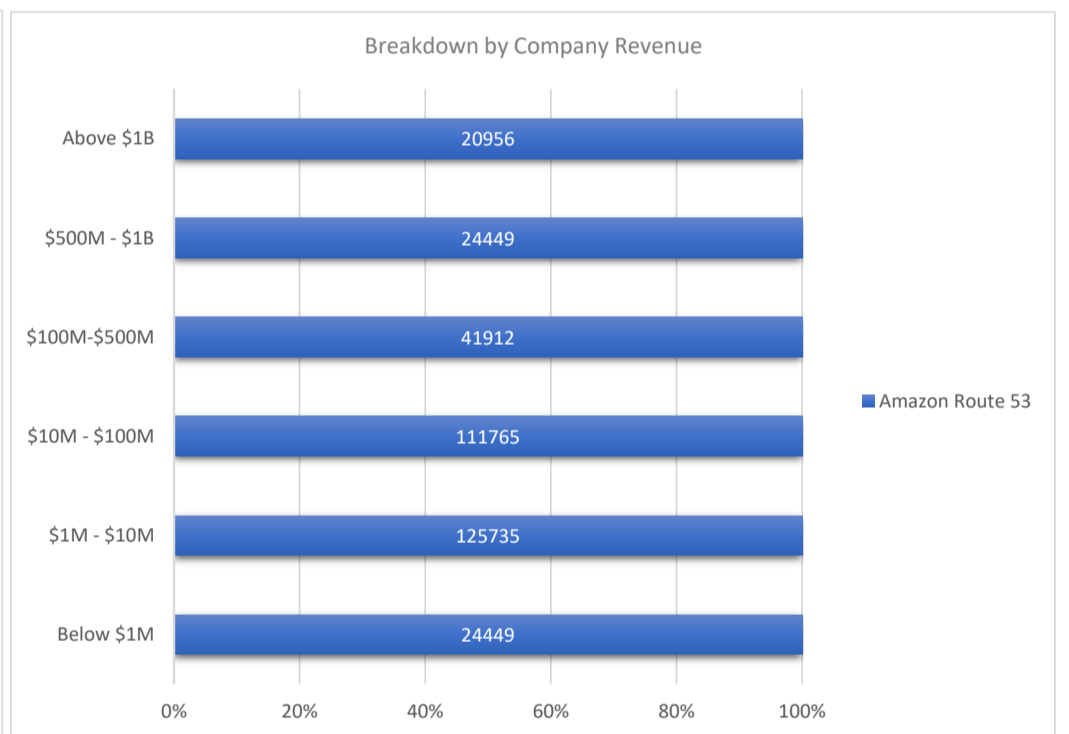

# Amazon Route 53

Active Customers  
**349,265**

Verified Contacts  
**2,673,386**

Current Market Size  
**\$4 Billion**

[Place Order](#)

[Request Call](#)