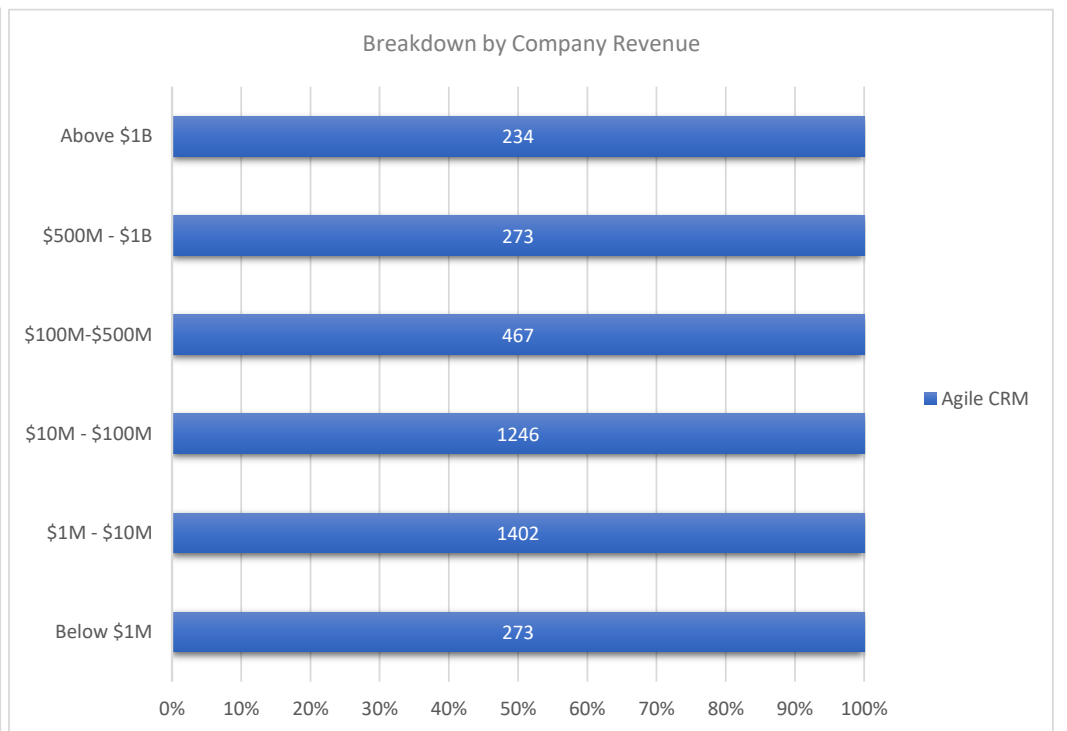

Agile CRM

Place Order

Request Call