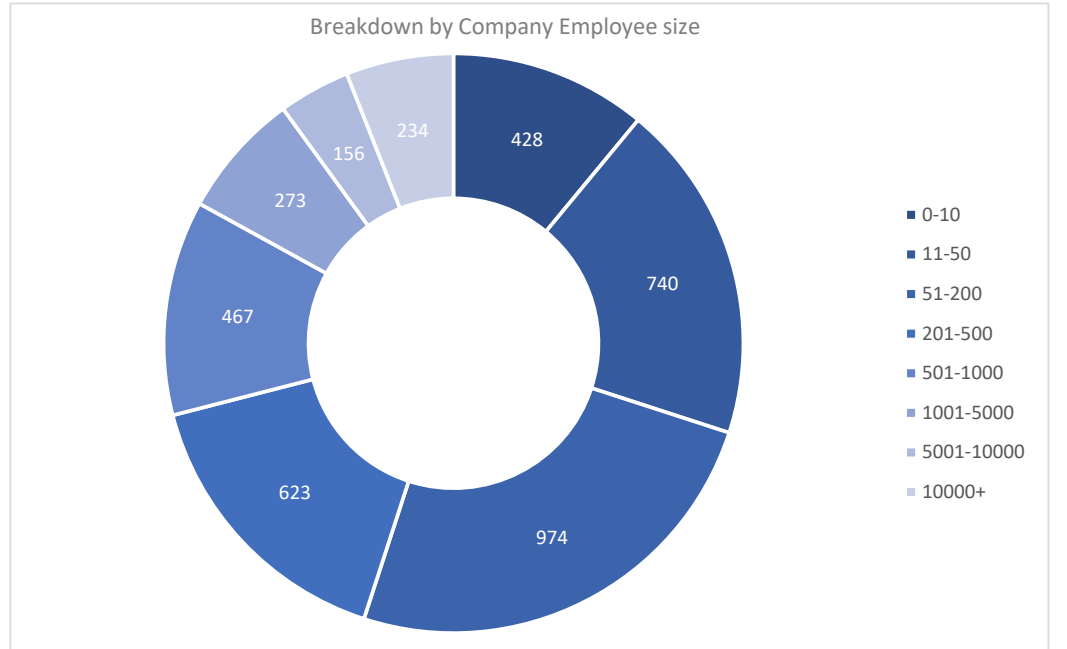

Agile CRM

Place Order

Request Call