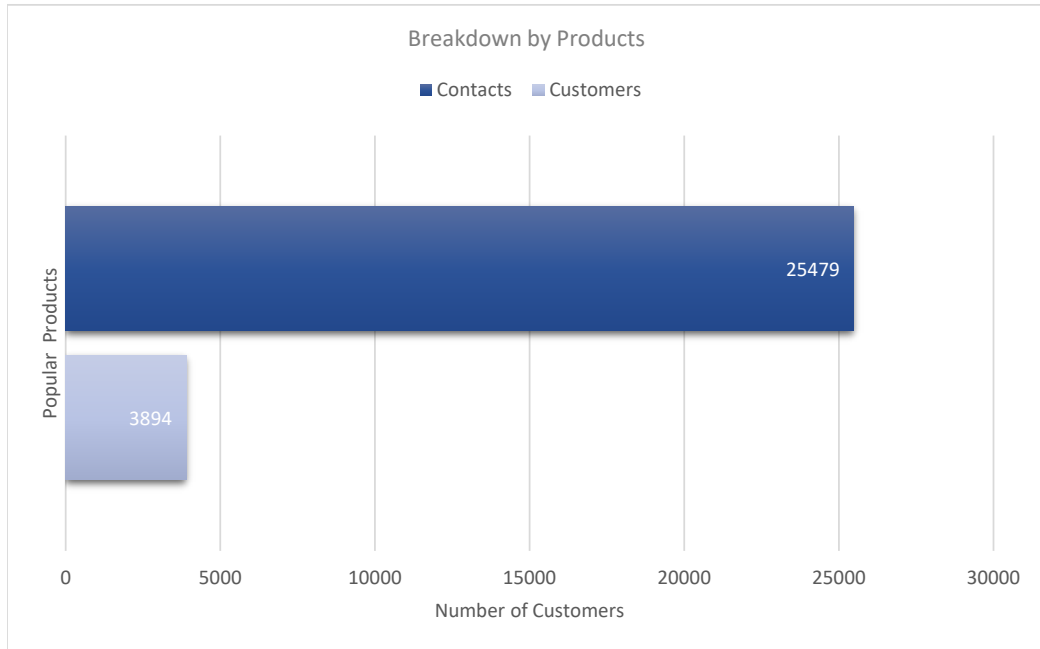

Agile CRM

Place Order

Request Call