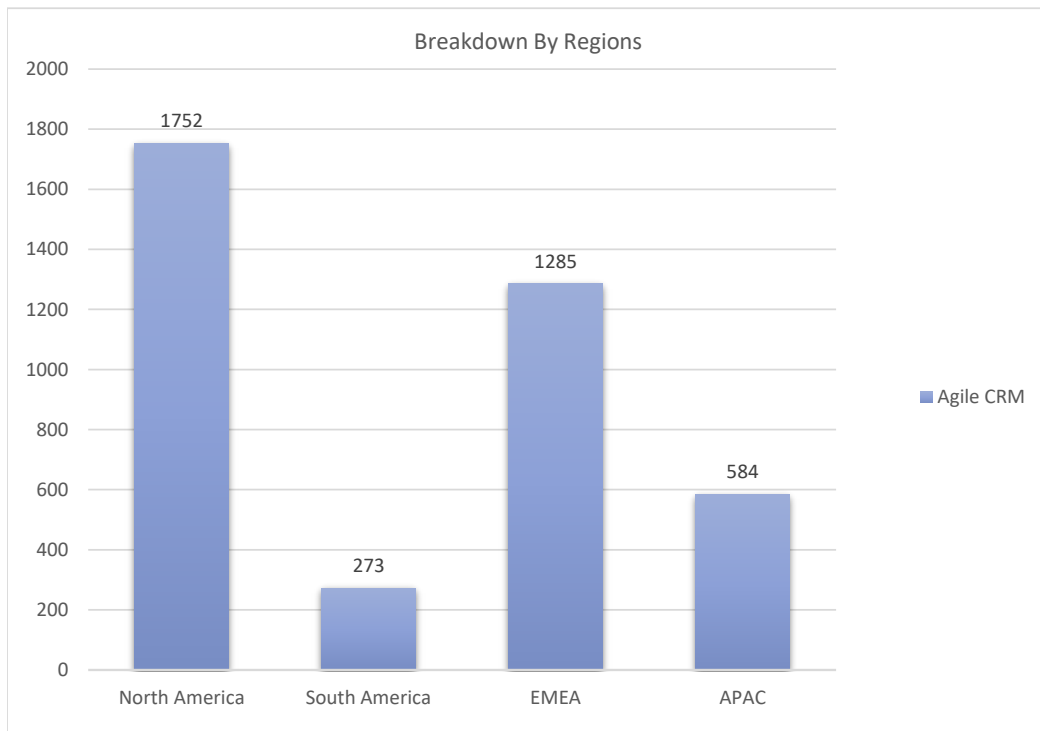

Agile CRM

Place Order

Request Call