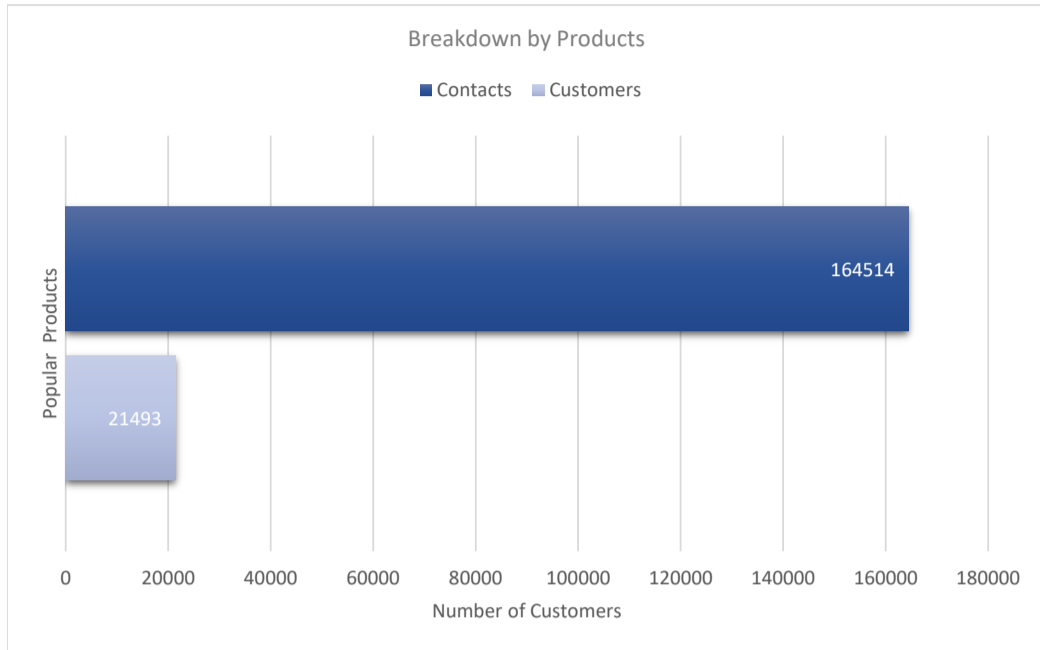

# AWS identity

Active Customers  
**21,493**

Verified Contacts  
**164,514**

Current Market Size  
**\$21 Billion**

[Place Order](#)

[Request Call](#)