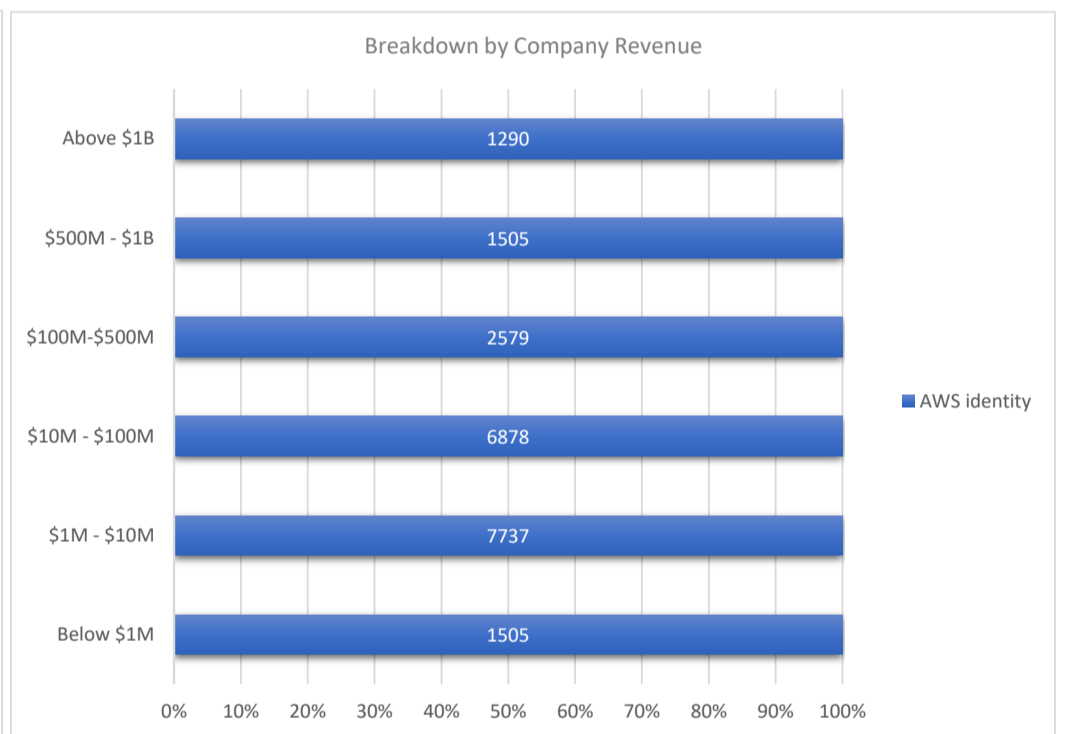

# AWS identity

Active Customers  
**21,493**

Verified Contacts  
**164,514**

Current Market Size  
**\$21 Billion**

[Place Order](#)

[Request Call](#)