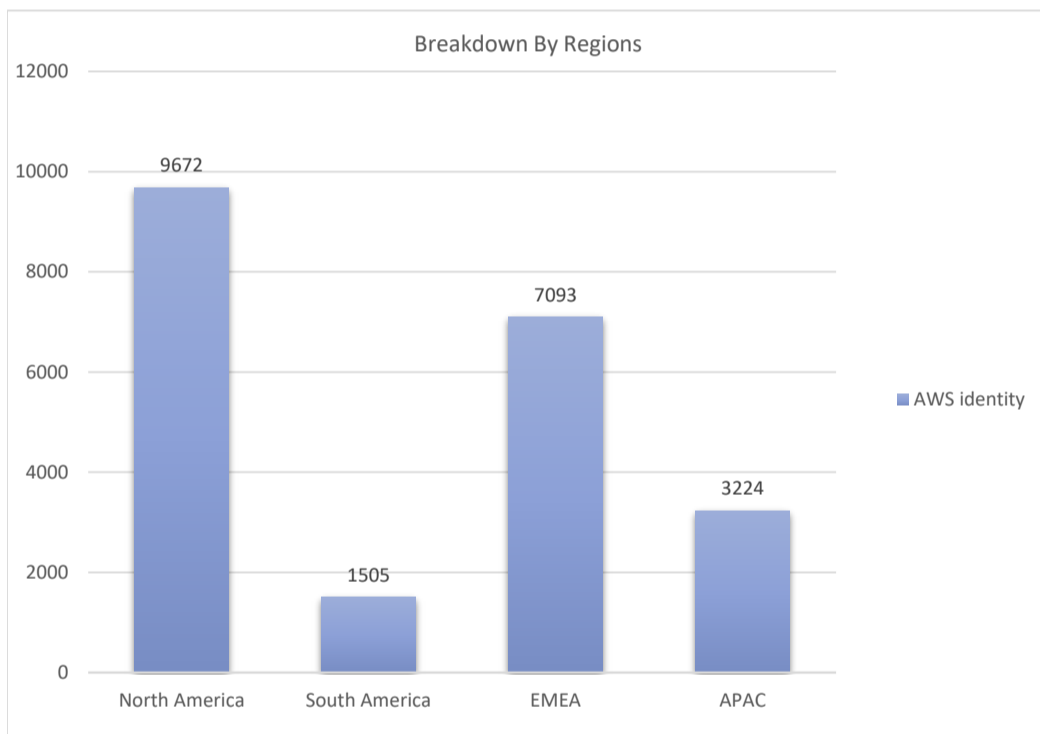

# AWS identity

Active Customers  
**21,493**

Verified Contacts  
**164,514**

Current Market Size  
**\$21 Billion**

[Place Order](#)

[Request Call](#)