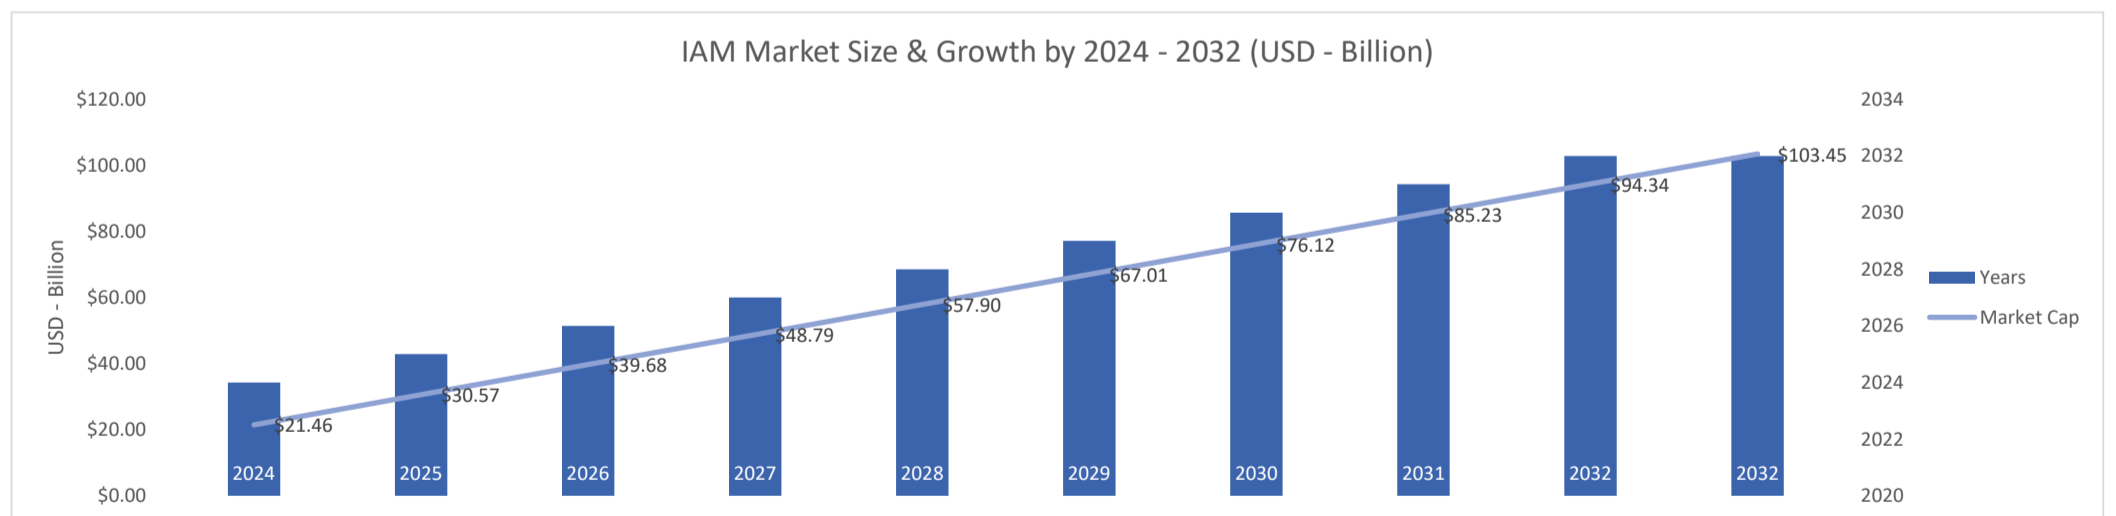

# AWS identity

Active Customers  
**21,493**

Verified Contacts  
**164,514**

Current Market Size  
**\$21 Billion**

[Place Order](#)

[Request Call](#)