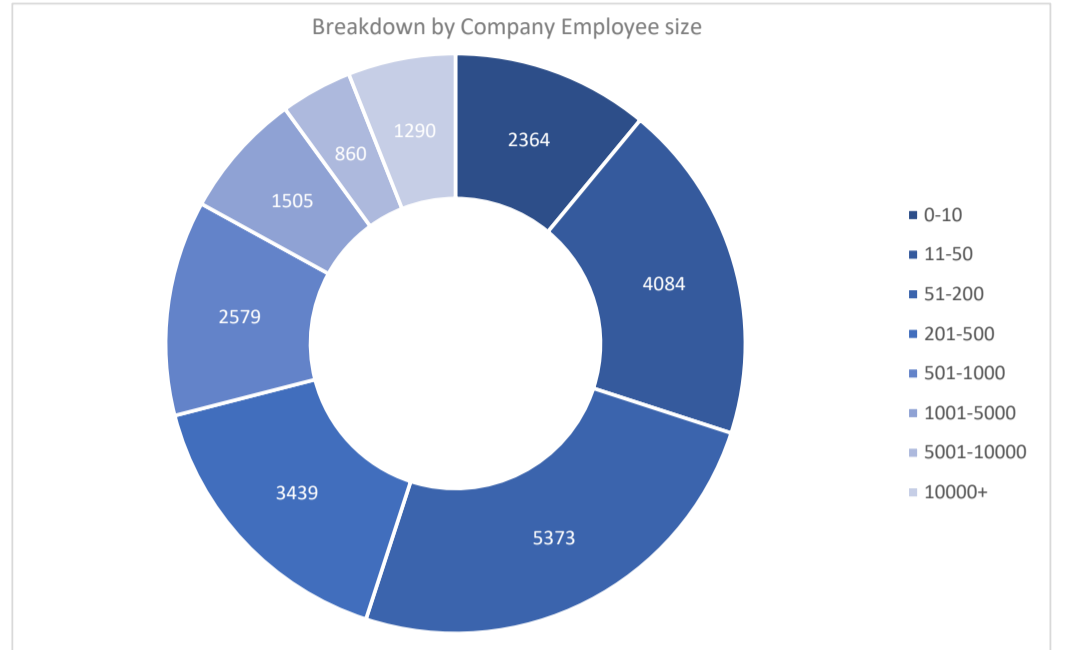

# AWS identity

Active Customers  
**21,493**

Verified Contacts  
**164,514**

Current Market Size  
**\$21 Billion**

[Place Order](#)

[Request Call](#)