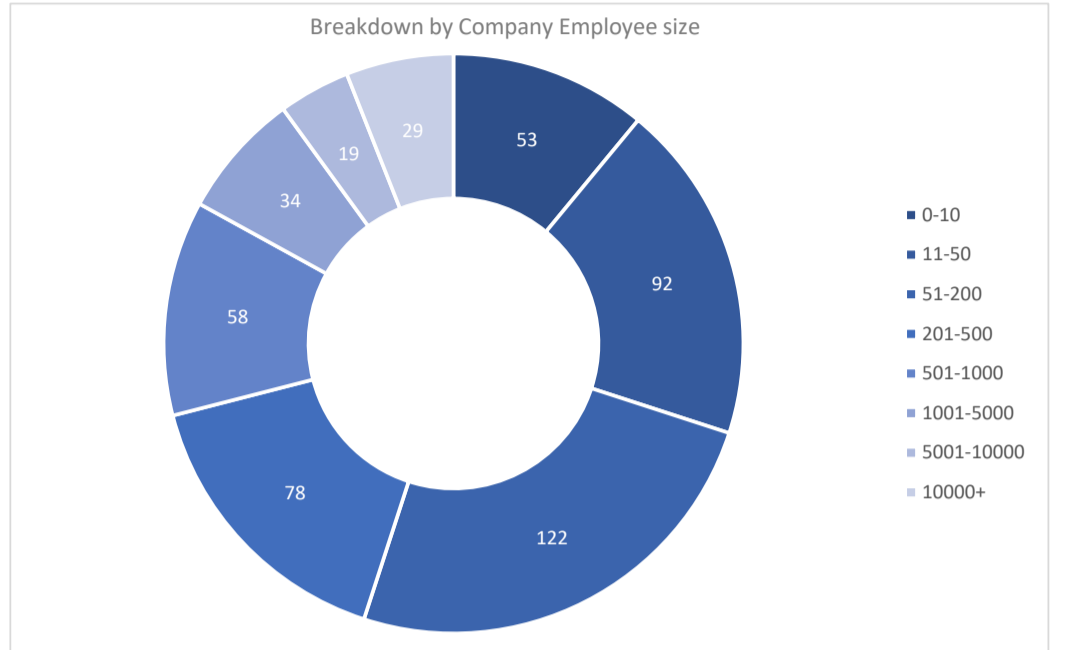

A10 Thunder ADC

Active Customers
486

Verified Contacts
3,720

Current Market Size
\$4 Billion

[Place Order](#)

[Request Call](#)