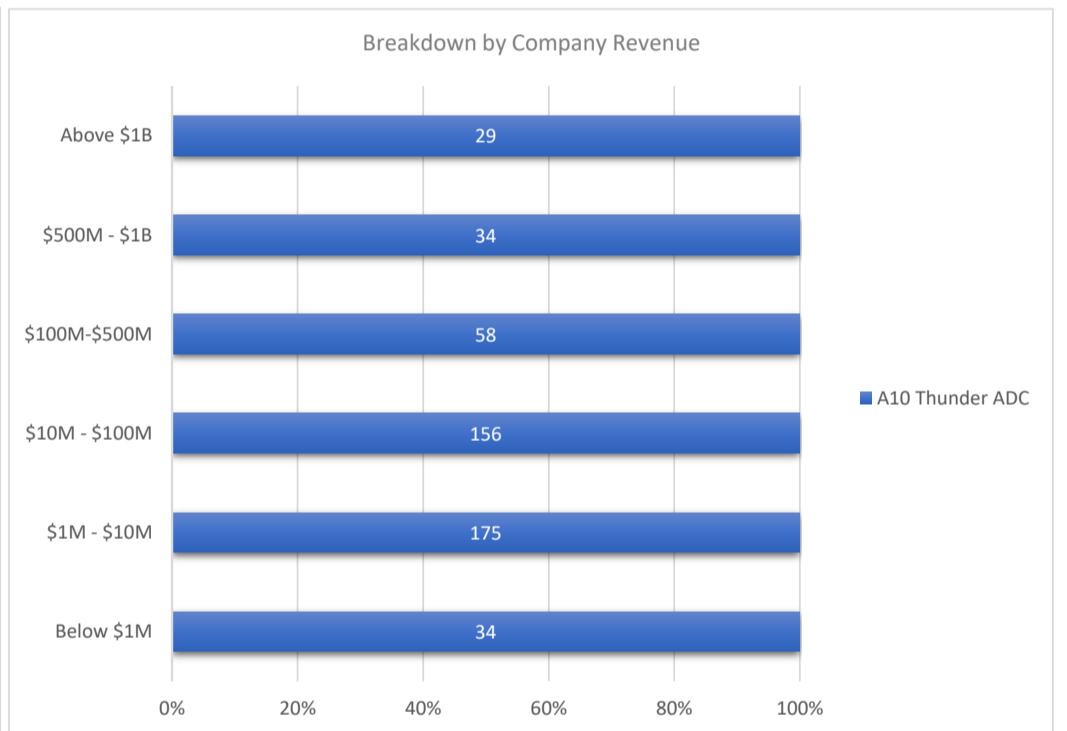

A10 Thunder ADC

Active Customers
486

Verified Contacts
3,720

Current Market Size
\$4 Billion

[Place Order](#)

[Request Call](#)