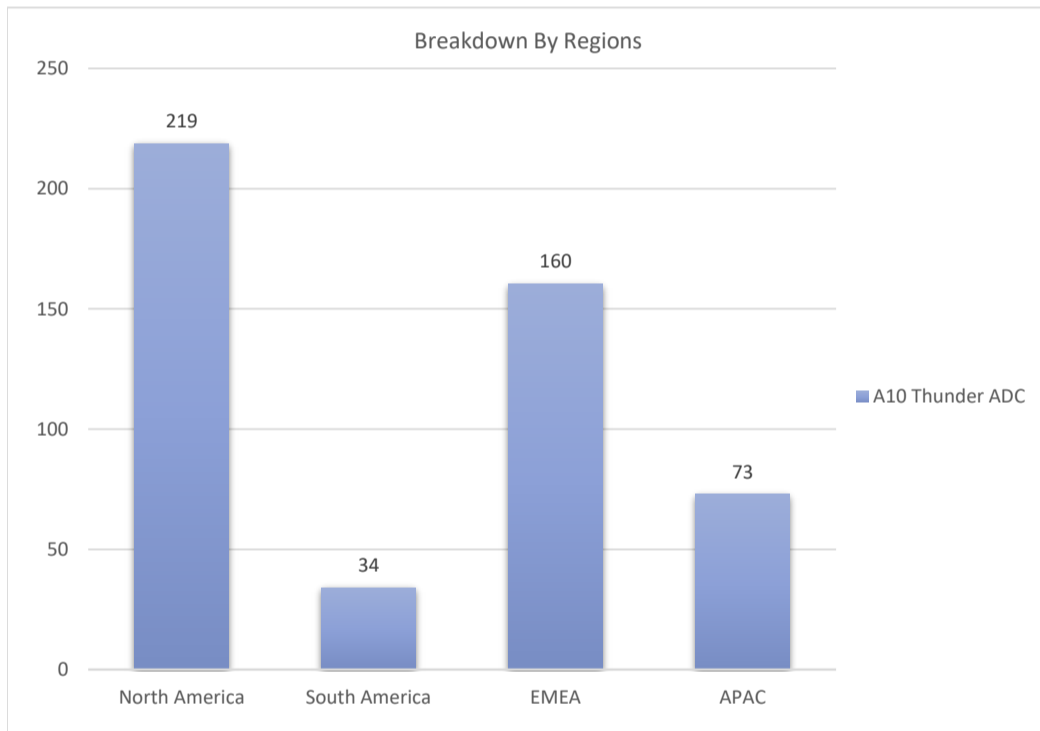

A10 Thunder ADC

Active Customers
486

Verified Contacts
3,720

Current Market Size
\$4 Billion

[Place Order](#)

[Request Call](#)