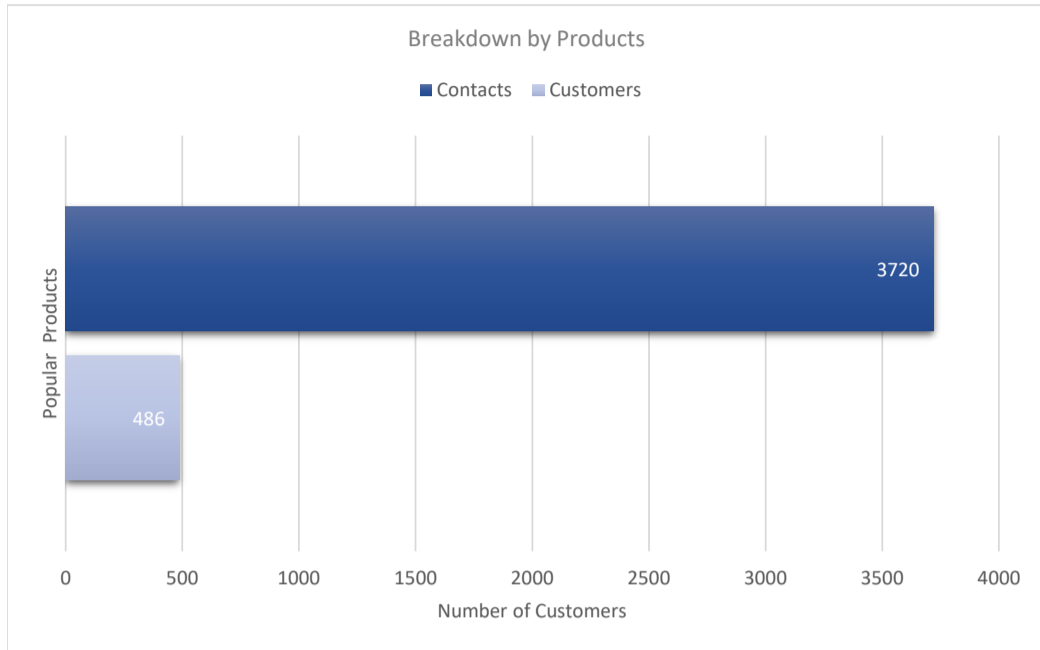

A10 Thunder ADC

Active Customers
486

Verified Contacts
3,720

Current Market Size
\$4 Billion

[Place Order](#)

[Request Call](#)