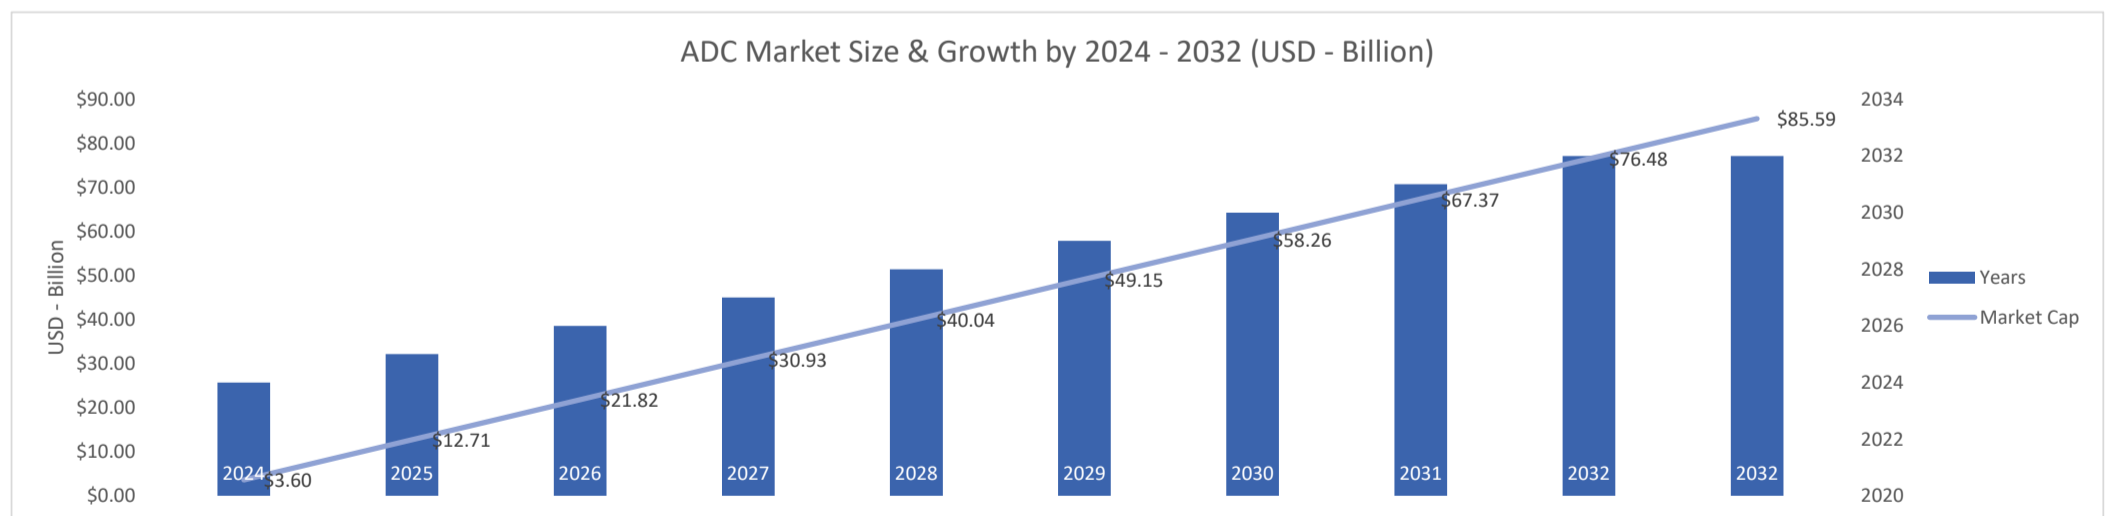

A10 Thunder ADC

Active Customers
486

Verified Contacts
3,720

Current Market Size
\$4 Billion

[Place Order](#)

[Request Call](#)