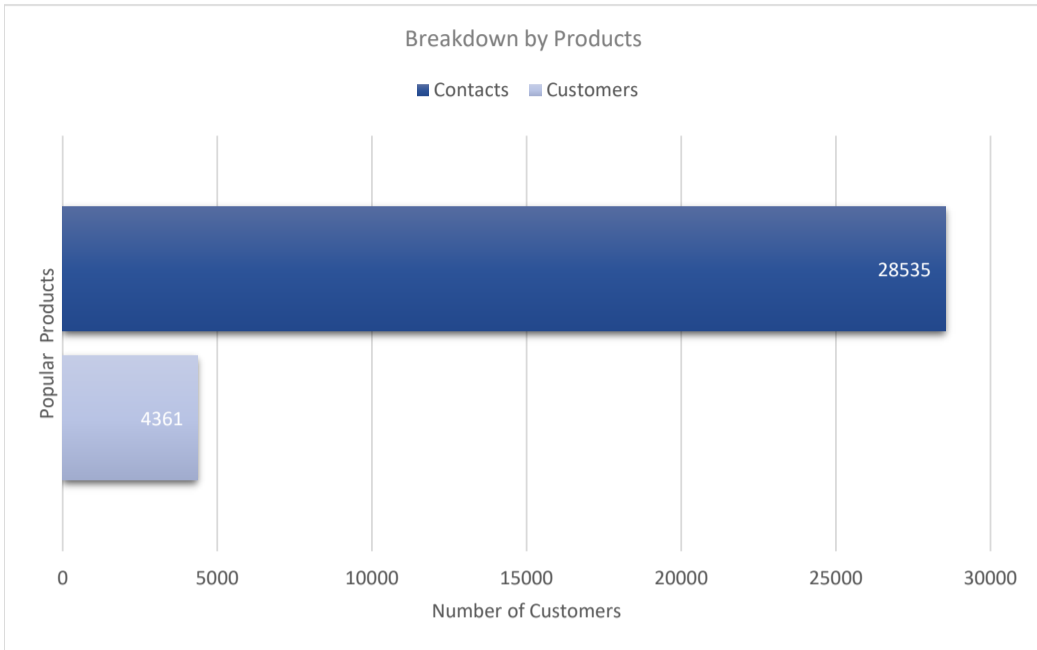

Workday HCM

Active Customers
4,361

Verified Contacts
28,535

Current Market Size
\$32 Billion

[Place Order](#)

[Request Call](#)