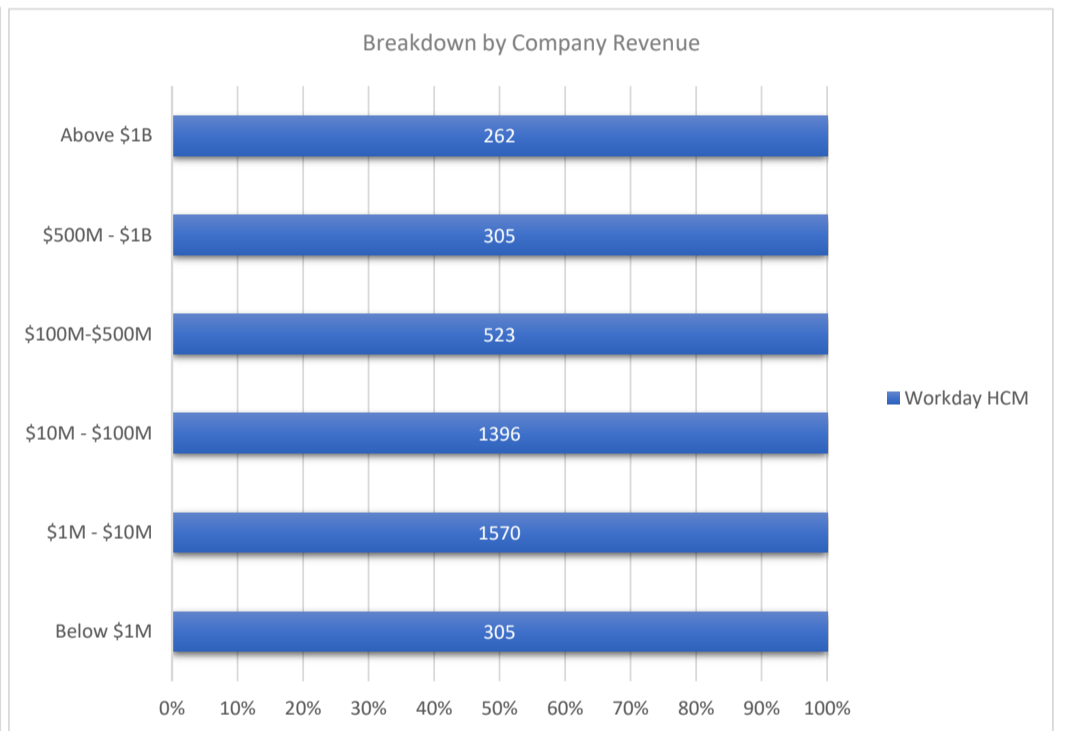

Workday HCM

Active Customers
4,361

Verified Contacts
28,535

Current Market Size
\$32 Billion

[Place Order](#)

[Request Call](#)