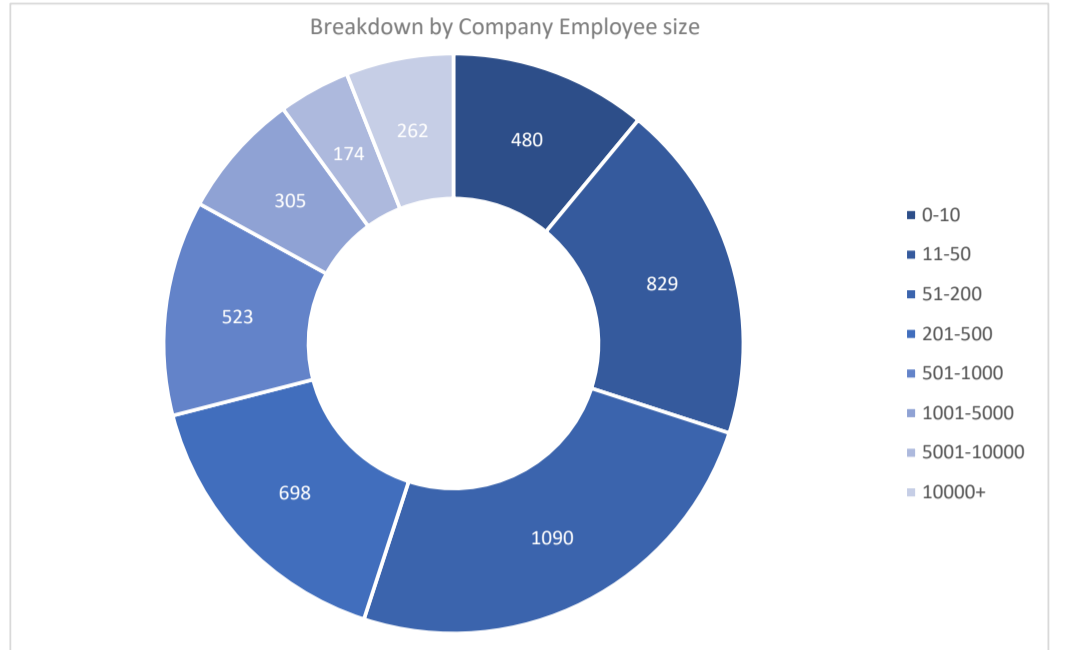

Workday HCM

Active Customers
4,361

Verified Contacts
28,535

Current Market Size
\$32 Billion

[Place Order](#)

[Request Call](#)