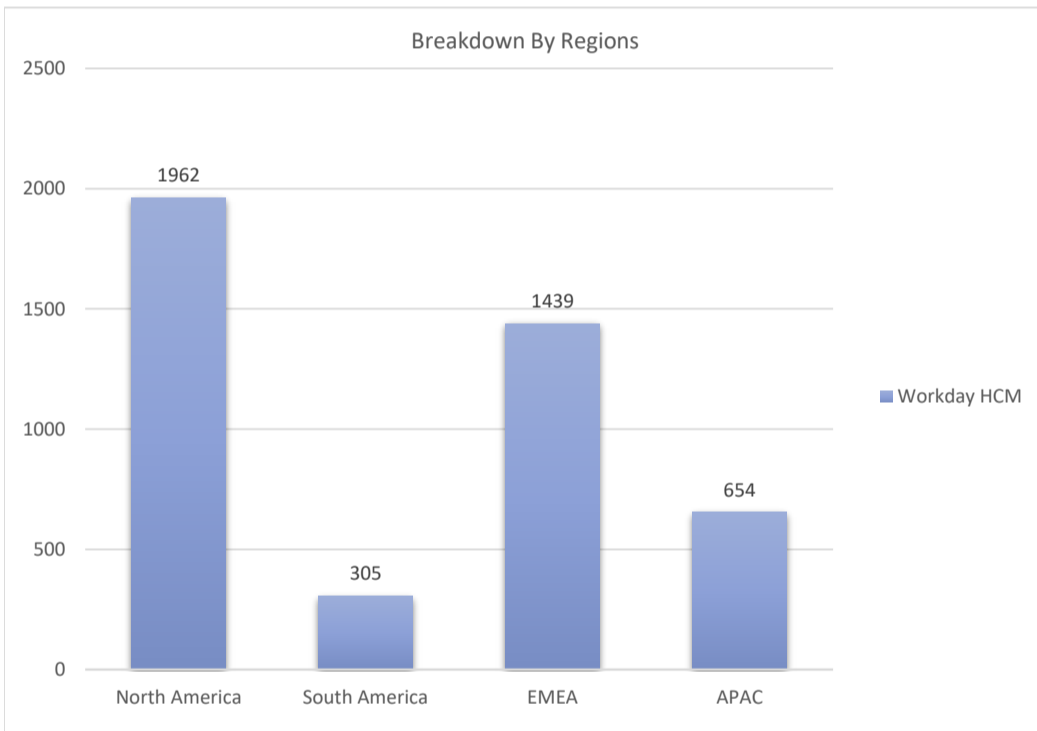

Workday HCM

Active Customers
4,361

Verified Contacts
28,535

Current Market Size
\$32 Billion

[Place Order](#)

[Request Call](#)