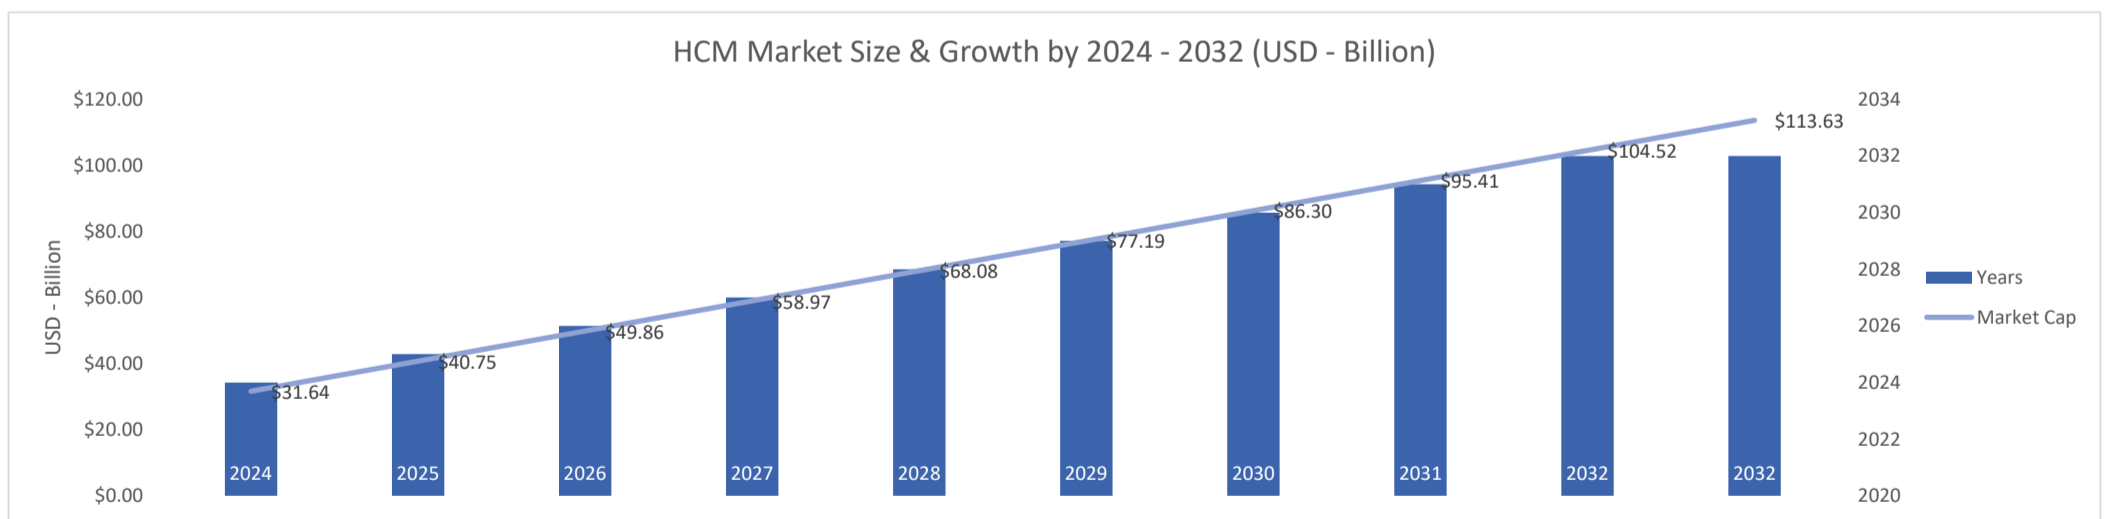

Workday HCM

Active Customers
4,361

Verified Contacts
28,535

Current Market Size
\$32 Billion

[Place Order](#)

[Request Call](#)