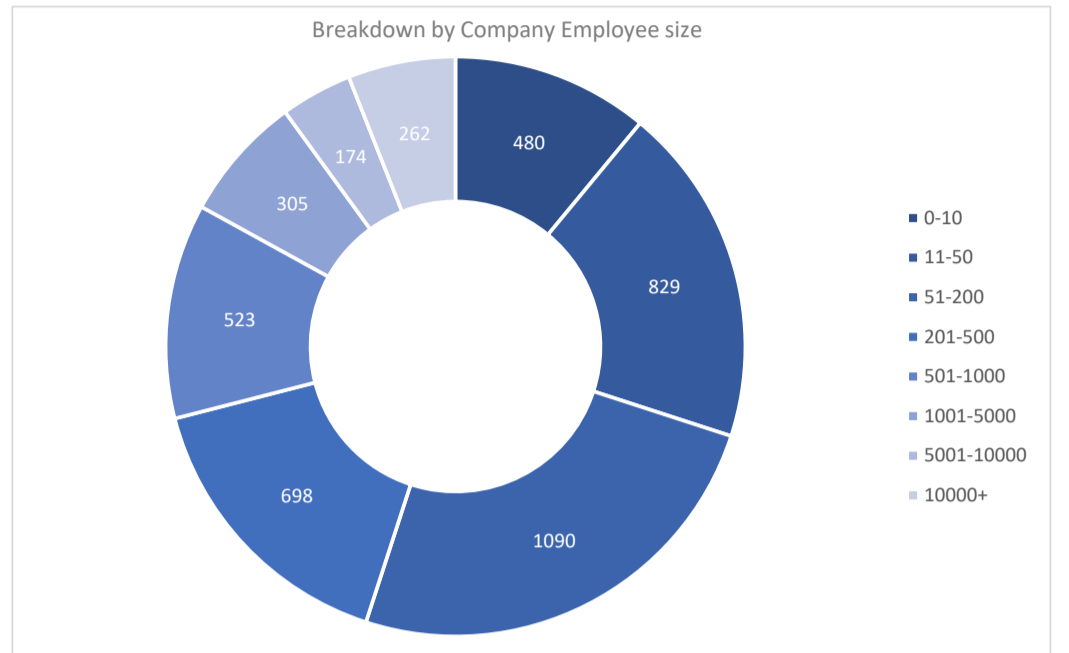

Sage X3

Active Customers
4,361

Verified Contacts
23,689

Current Market Size
\$55 Billion

[Place Order](#)

[Request Call](#)