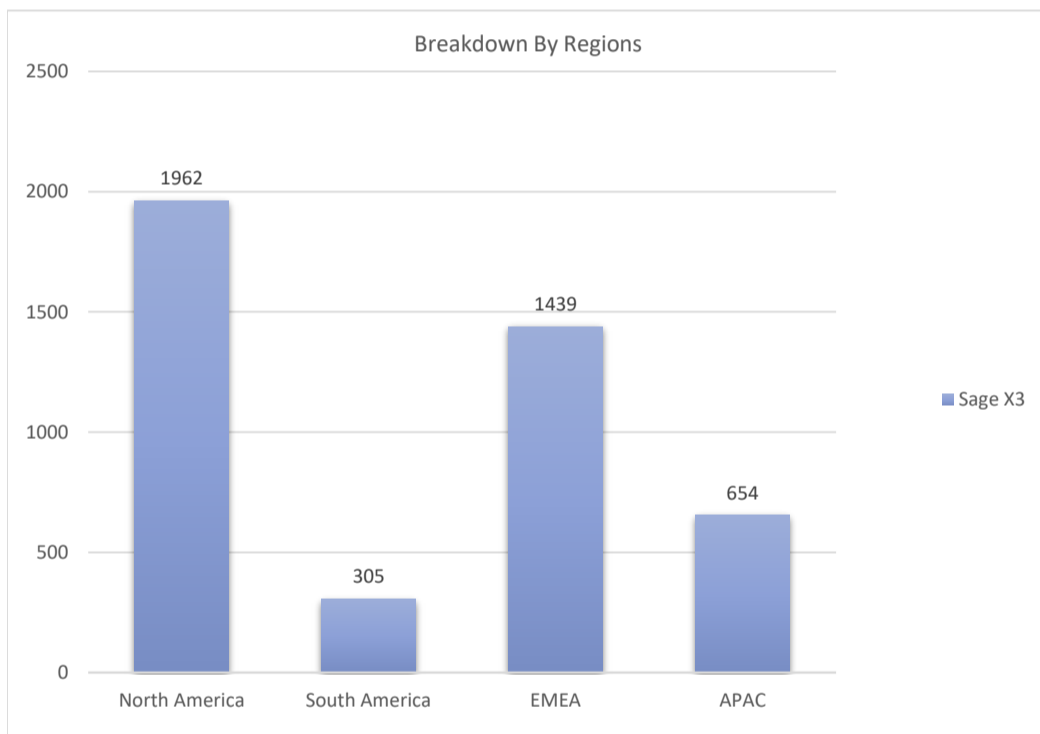

Sage X3

Active Customers
4,361

Verified Contacts
23,689

Current Market Size
\$55 Billion

[Place Order](#)

[Request Call](#)