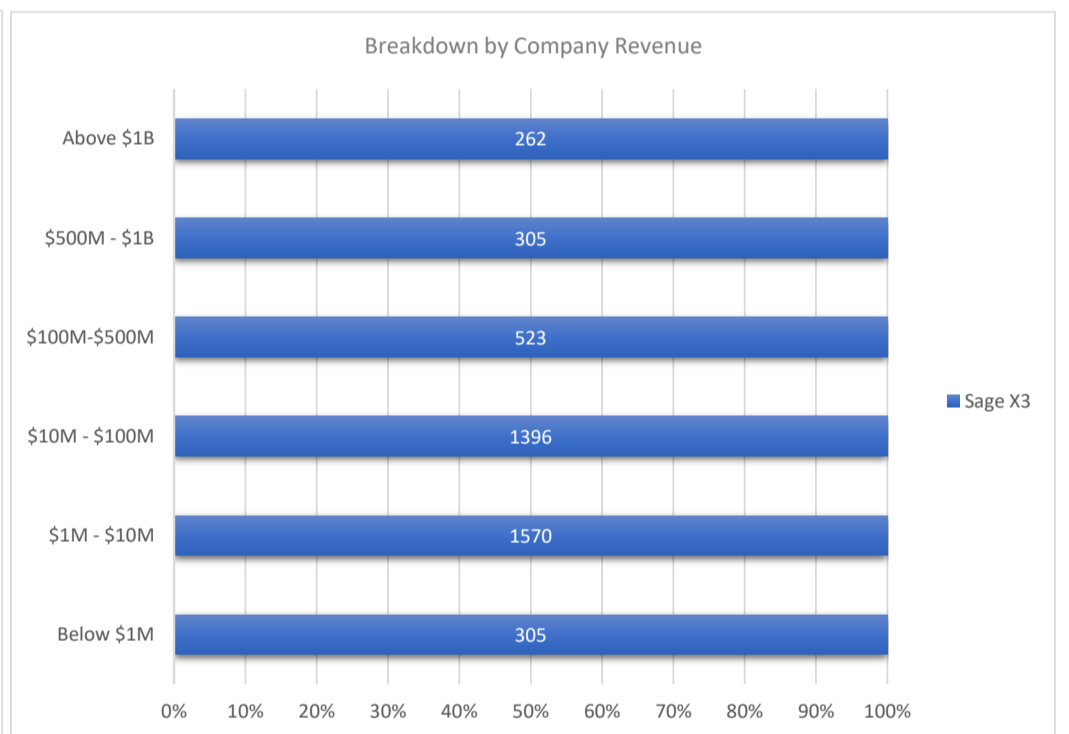

Sage X3

Active Customers
4,361

Verified Contacts
23,689

Current Market Size
\$55 Billion

[Place Order](#)

[Request Call](#)