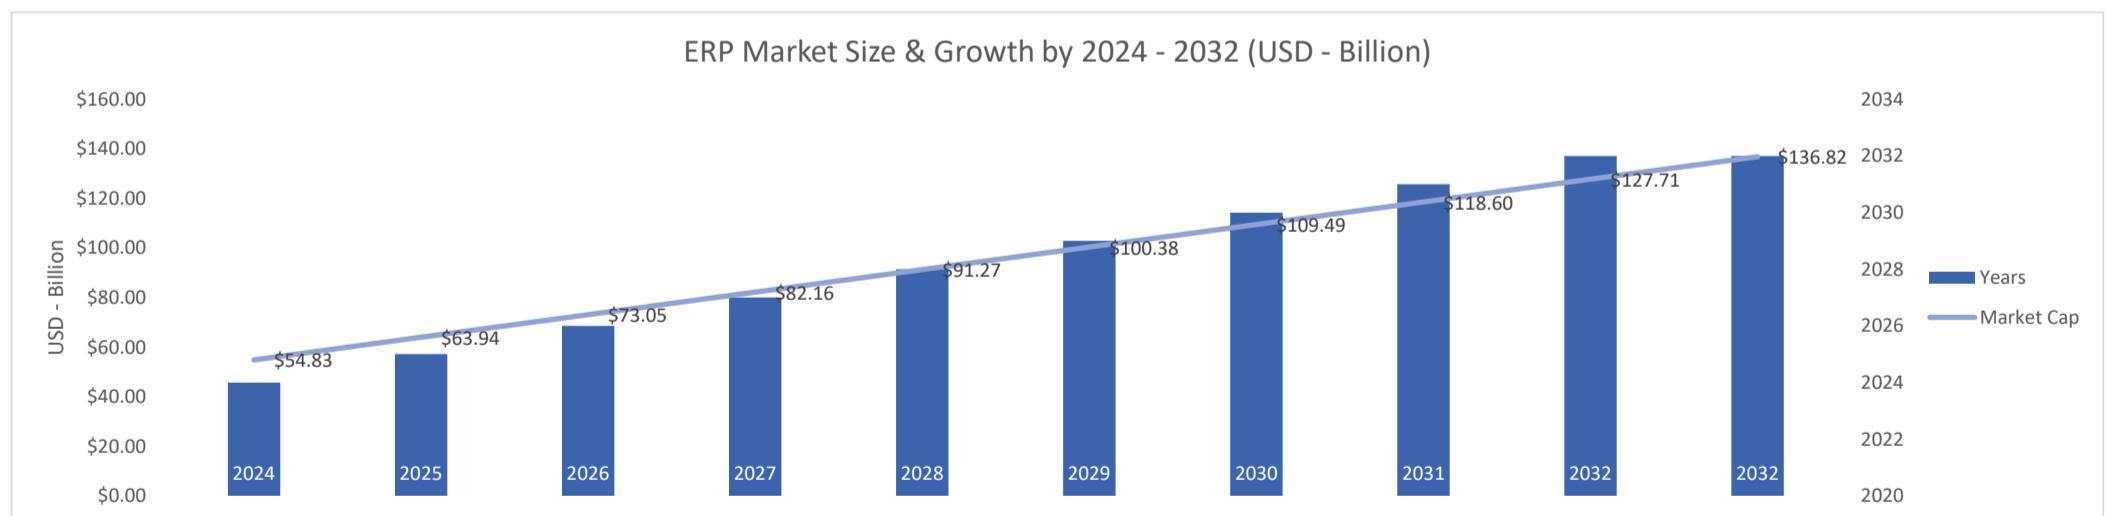

Sage X3

Active Customers
4,361

Verified Contacts
23,689

Current Market Size
\$55 Billion

[Place Order](#)

[Request Call](#)