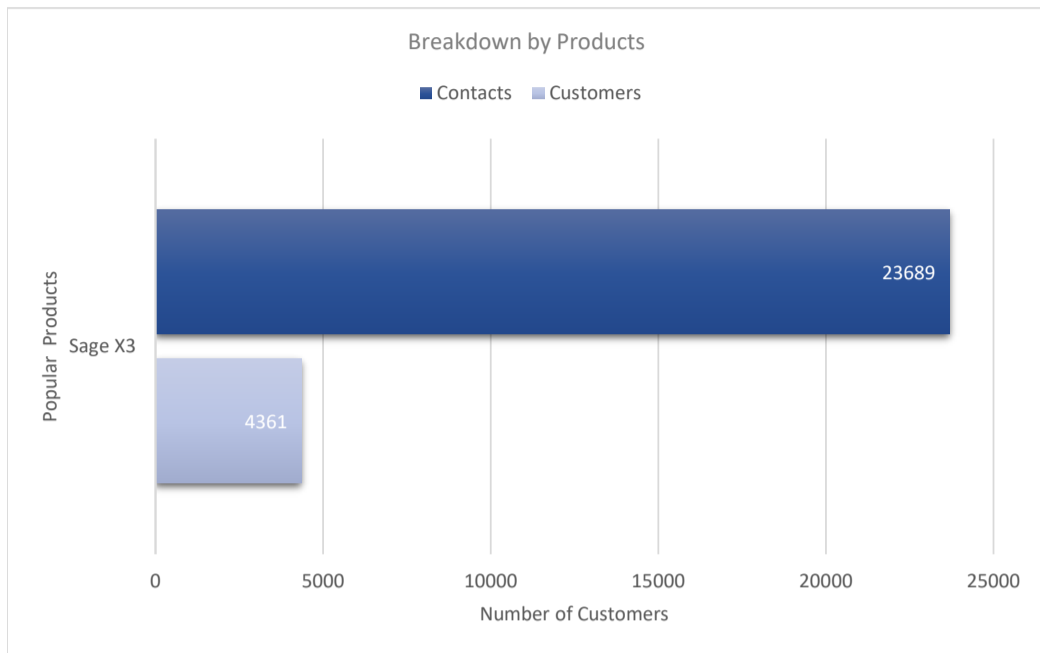

Sage X3

Active Customers
4,361

Verified Contacts
23,689

Current Market Size
\$55 Billion

[Place Order](#)

[Request Call](#)