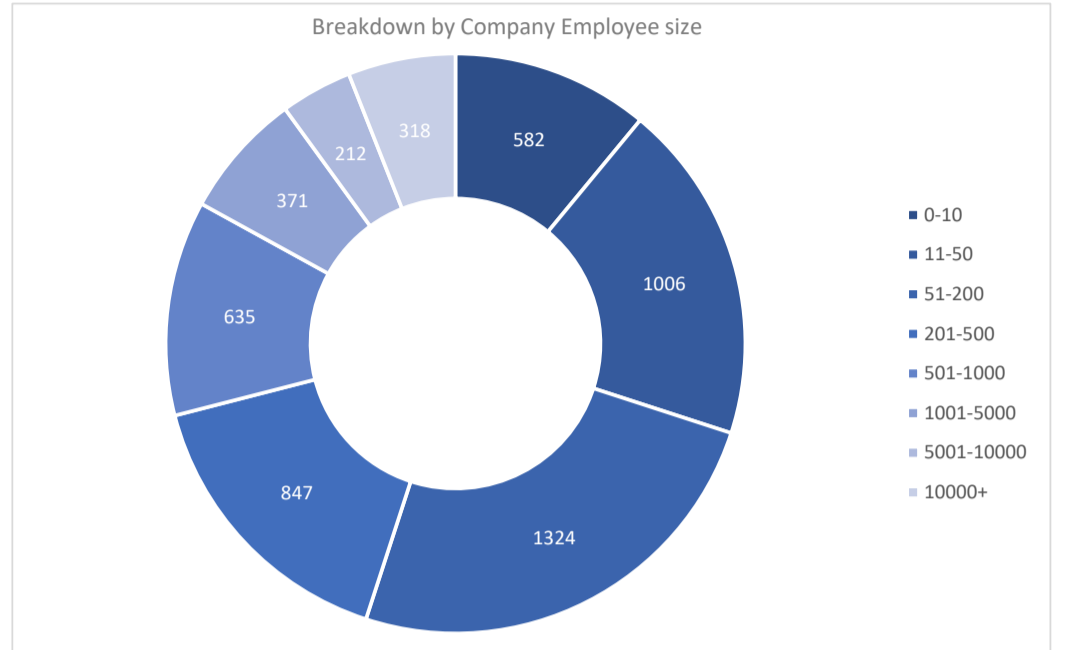

SAP SuccessFactors HCM

Active Customers
5,295

Verified Contacts
34,646

Current Market Size
\$32 Billion

[Place Order](#)

[Request Call](#)