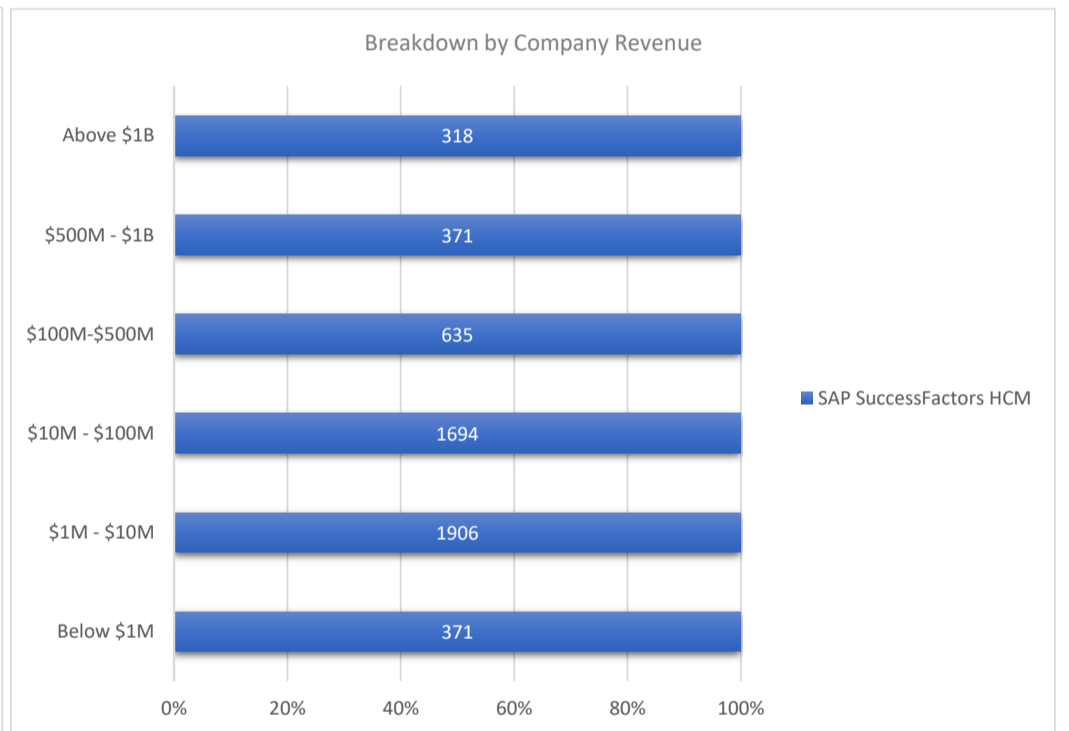

SAP SuccessFactors HCM

Active Customers
5,295

Verified Contacts
34,646

Current Market Size
\$32 Billion

[Place Order](#)

[Request Call](#)