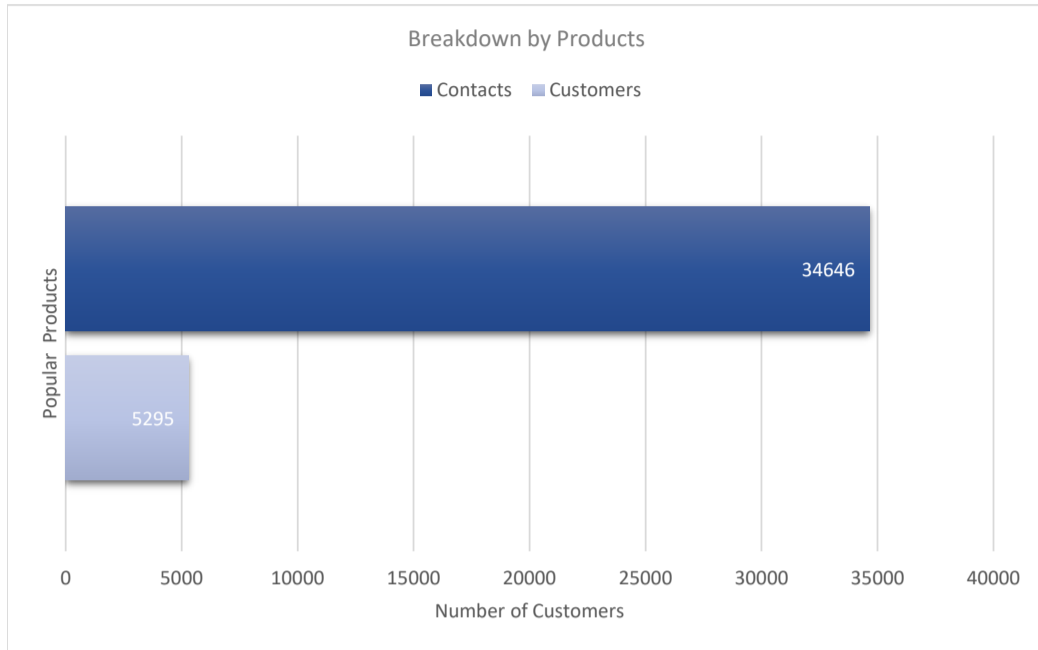

SAP SuccessFactors HCM

Active Customers
5,295

Verified Contacts
34,646

Current Market Size
\$32 Billion

[Place Order](#)

[Request Call](#)