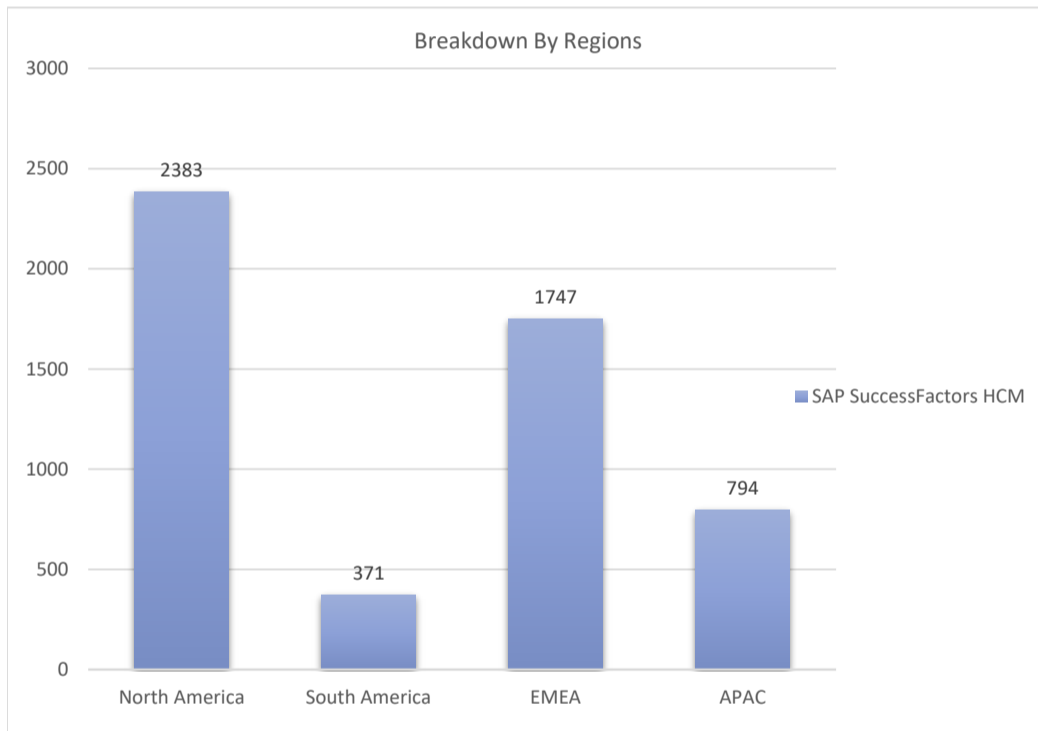

SAP SuccessFactors HCM

Active Customers
5,295

Verified Contacts
34,646

Current Market Size
\$32 Billion

[Place Order](#)

[Request Call](#)