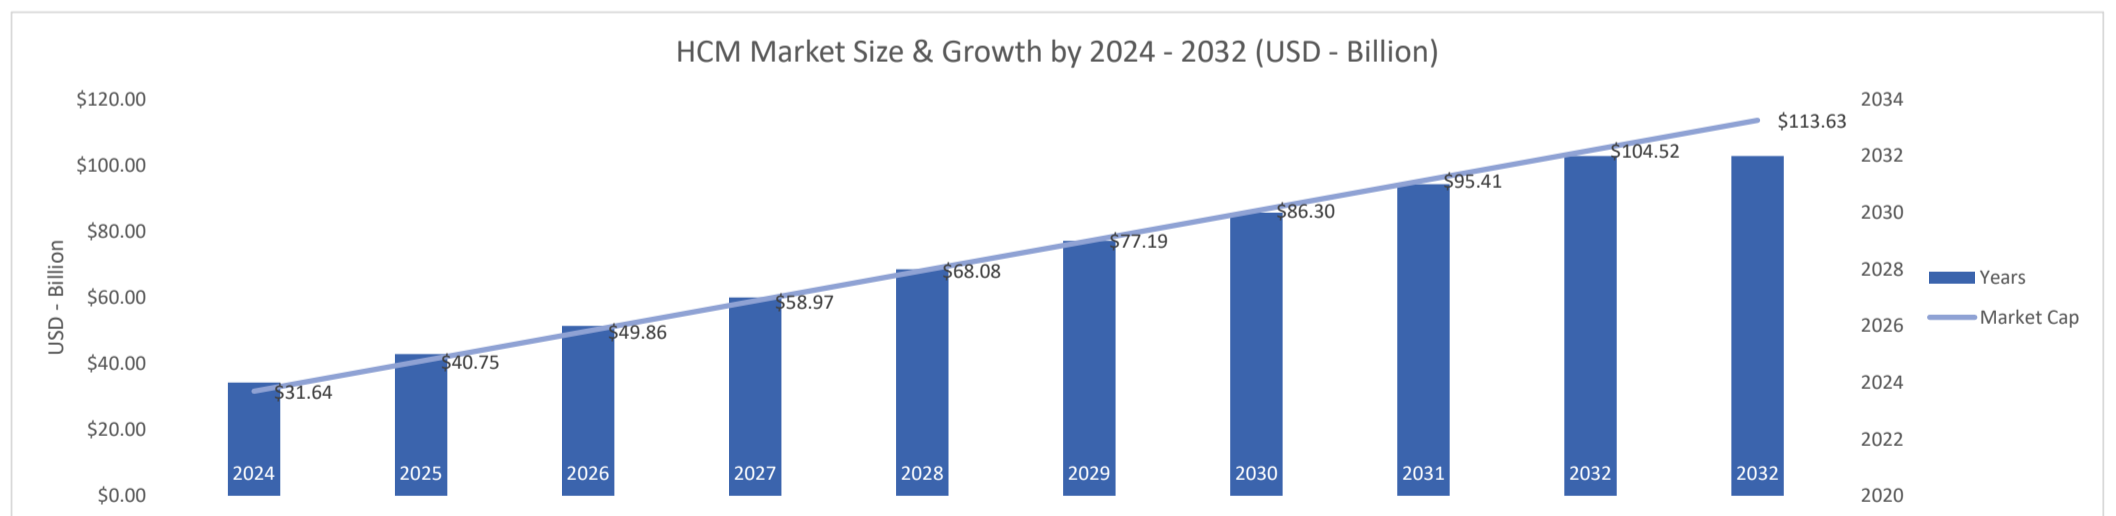

SAP SuccessFactors HCM

Active Customers
5,295

Verified Contacts
34,646

Current Market Size
\$32 Billion

[Place Order](#)

[Request Call](#)