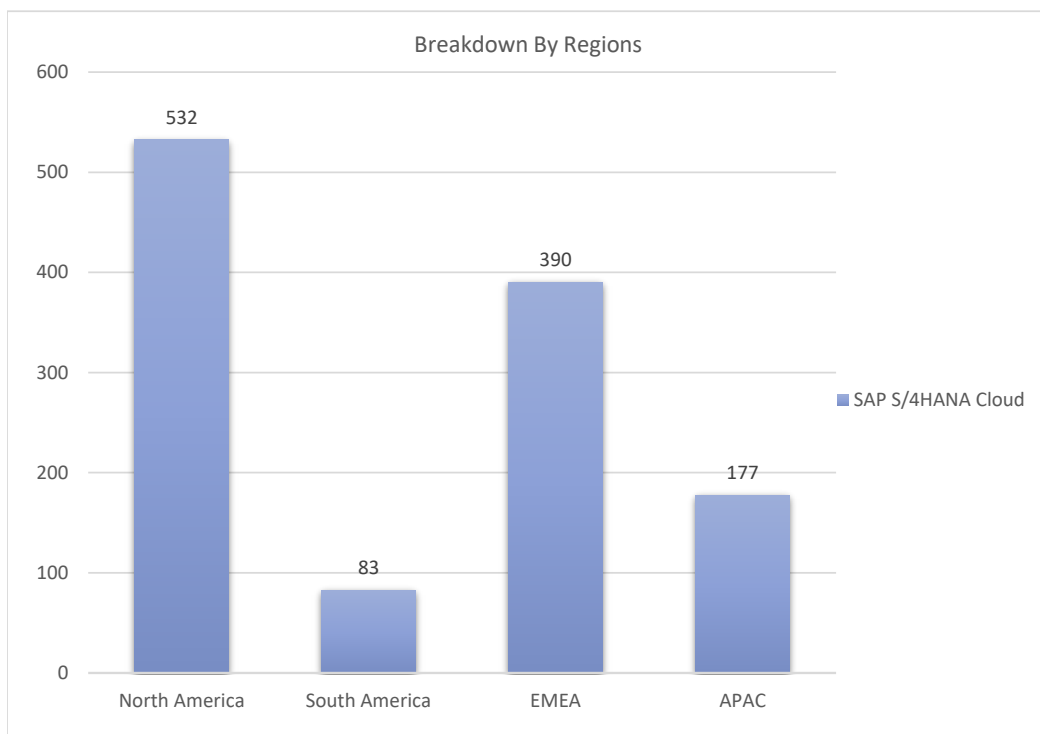

# SAP S/4HANA Cloud

Active Customers  
**1,183**

Verified Contacts  
**7,741**

Current Market Size  
**\$55 Billion**

[Place Order](#)

[Request Call](#)