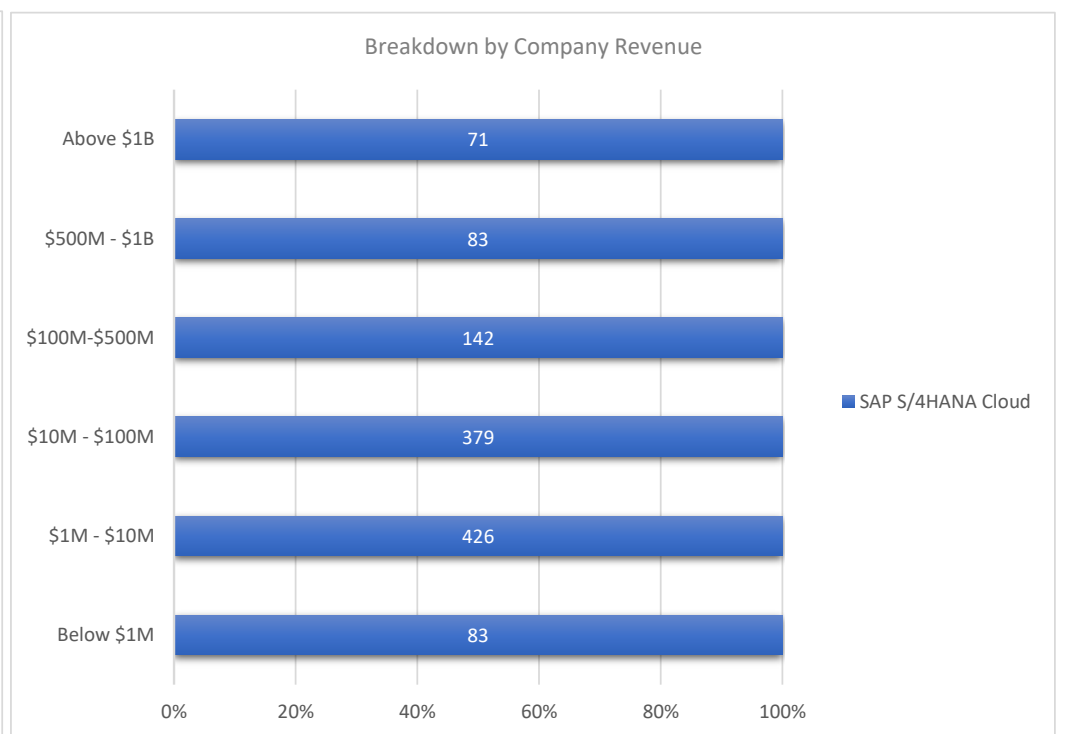

# SAP S/4HANA Cloud

Active Customers  
**1,183**

Verified Contacts  
**7,741**

Current Market Size  
**\$55 Billion**

[Place Order](#)

[Request Call](#)