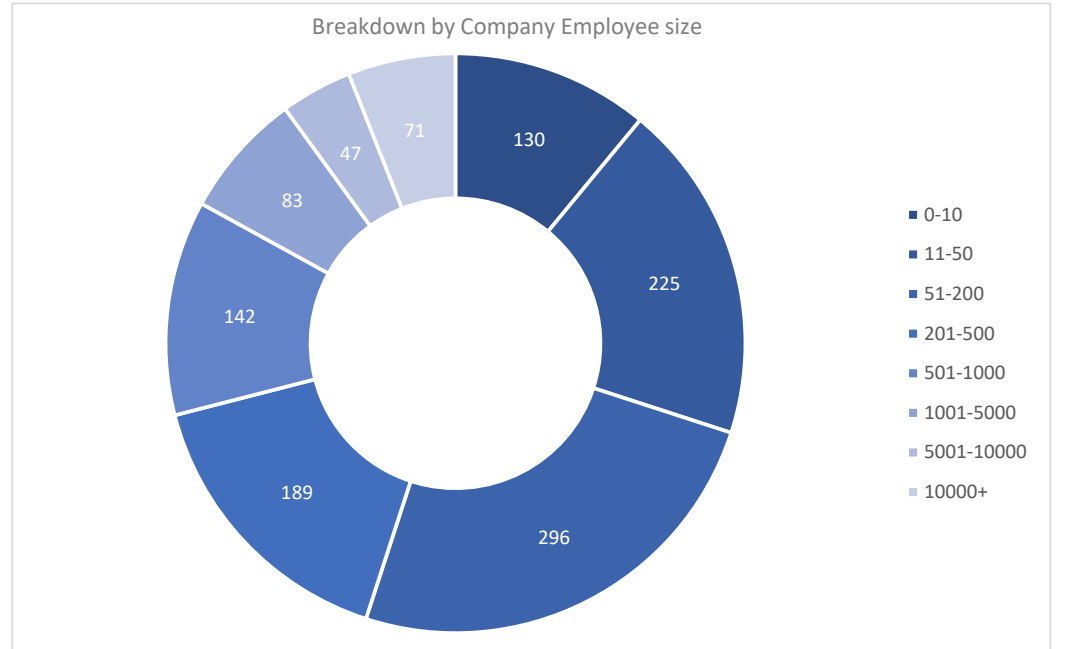

# SAP S/4HANA Cloud

Active Customers  
**1,183**

Verified Contacts  
**7,741**

Current Market Size  
**\$55 Billion**

[Place Order](#)

[Request Call](#)