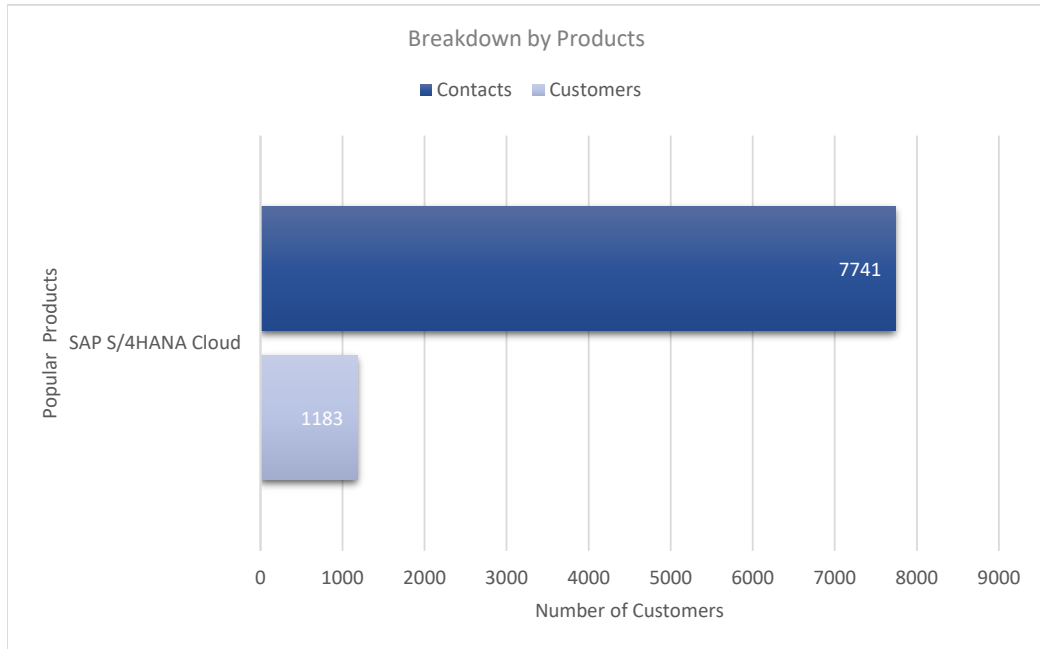

# SAP S/4HANA Cloud

Active Customers  
**1,183**

Verified Contacts  
**7,741**

Current Market Size  
**\$55 Billion**

[Place Order](#)

[Request Call](#)