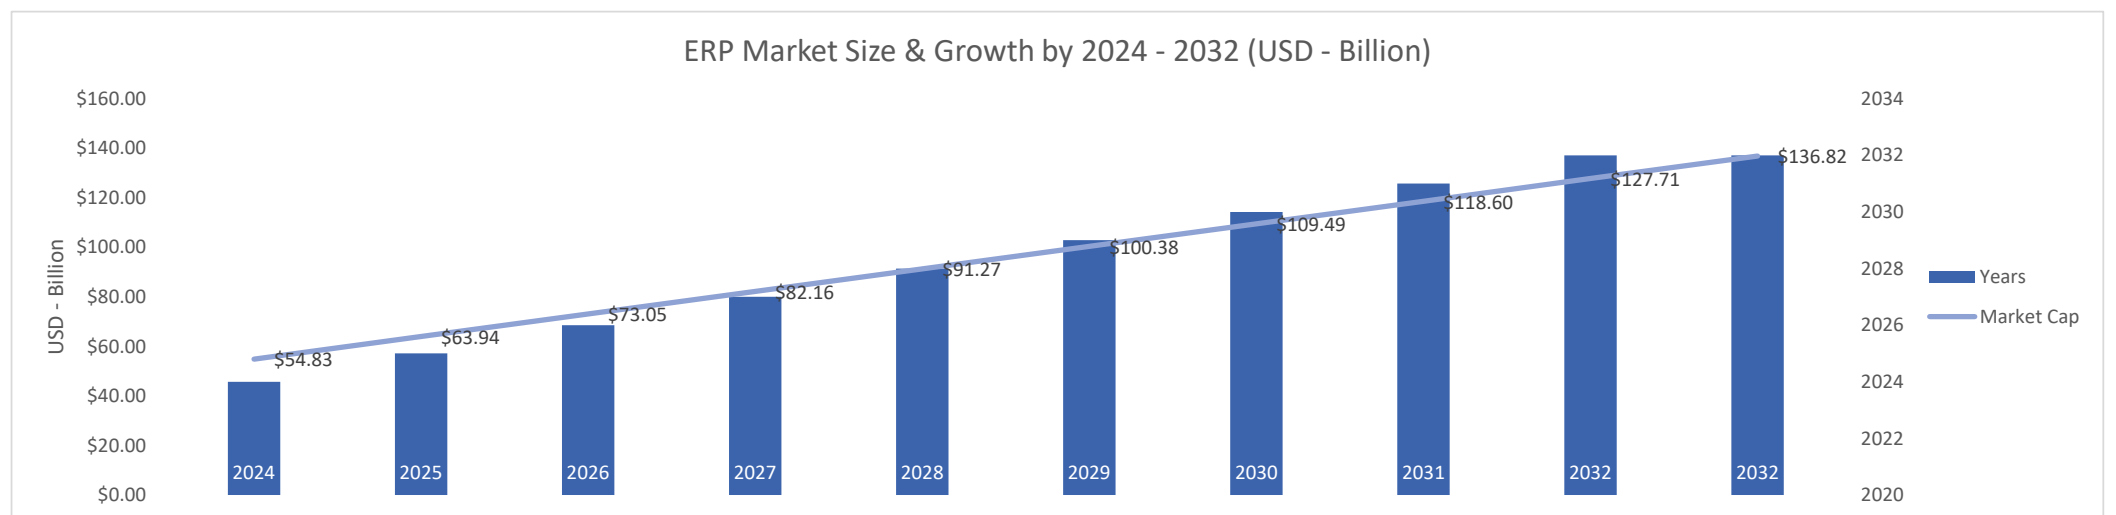

# SAP S/4HANA Cloud

Active Customers  
**1,183**

Verified Contacts  
**7,741**

Current Market Size  
**\$55 Billion**

[Place Order](#)

[Request Call](#)