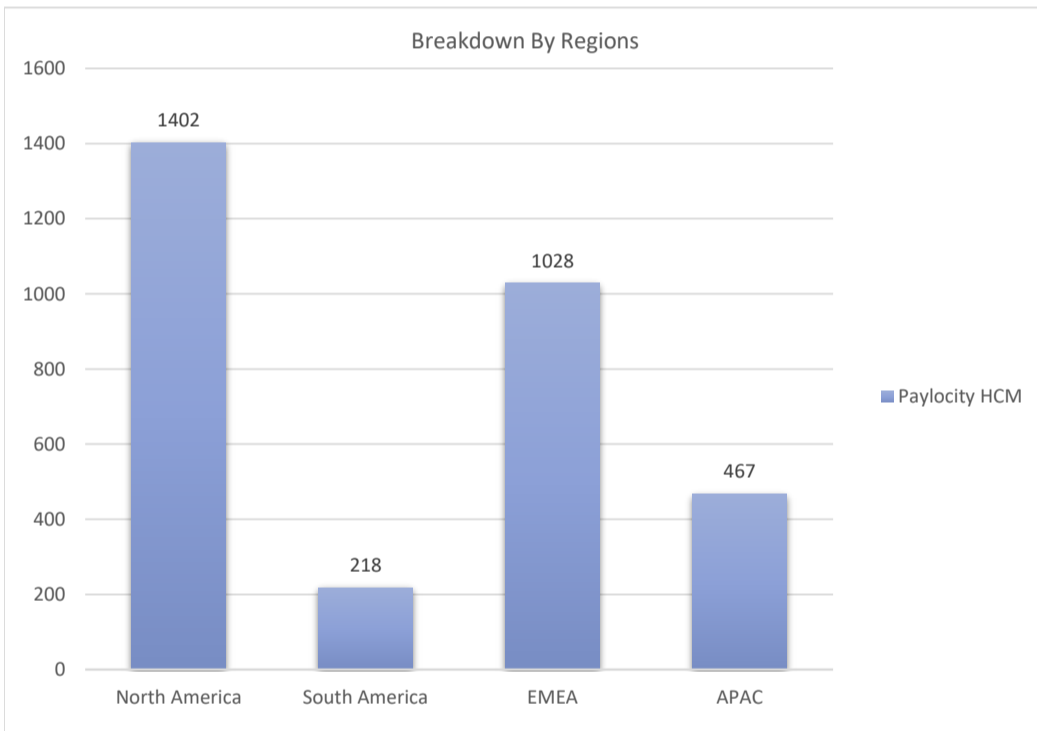

Paylocity HCM

Active Customers
3,116

Verified Contacts
20,389

Current Market Size
\$32 Billion

[Place Order](#)

[Request Call](#)