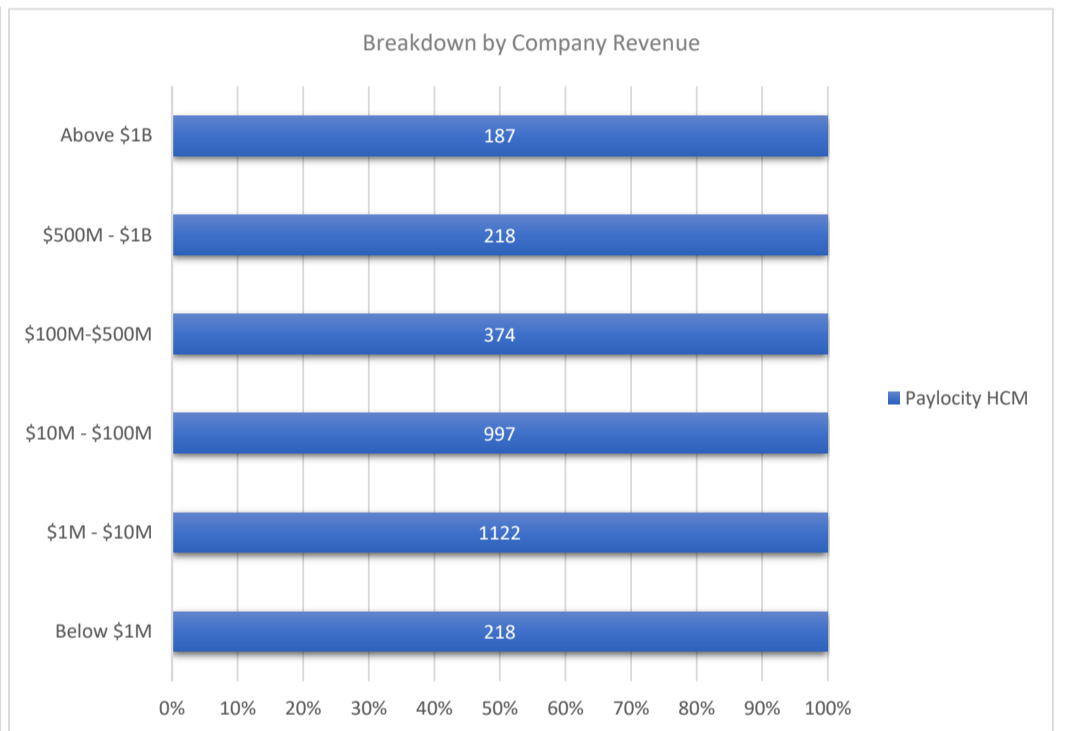

Paylocity HCM

Active Customers
3,116

Verified Contacts
20,389

Current Market Size
\$32 Billion

[Place Order](#)

[Request Call](#)