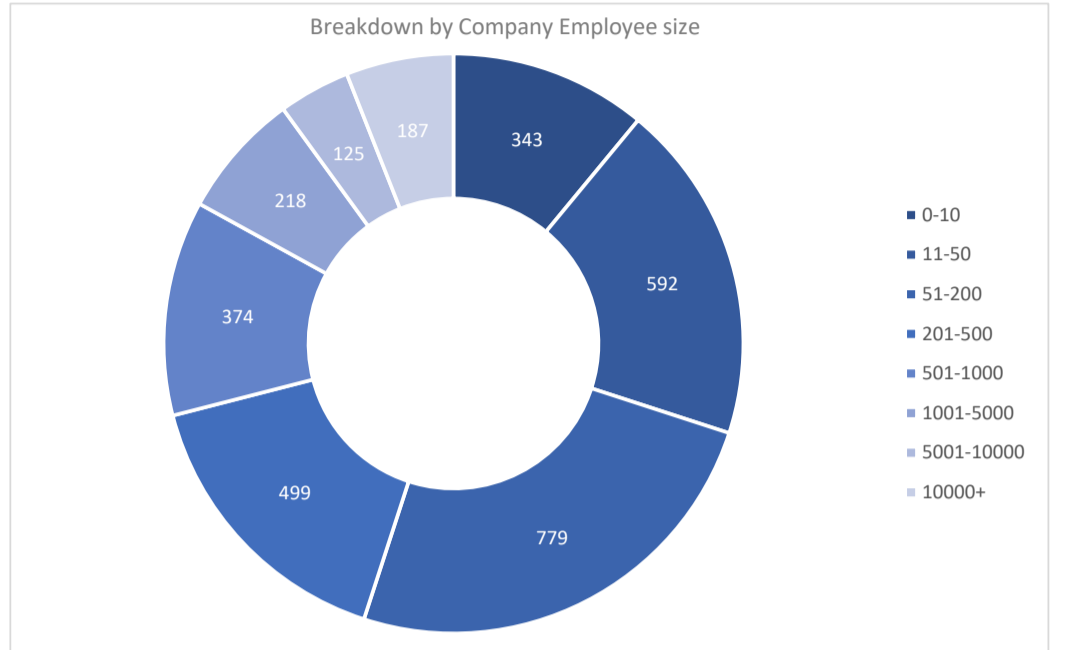

Paylocity HCM

Active Customers
3,116

Verified Contacts
20,389

Current Market Size
\$32 Billion

[Place Order](#)

[Request Call](#)