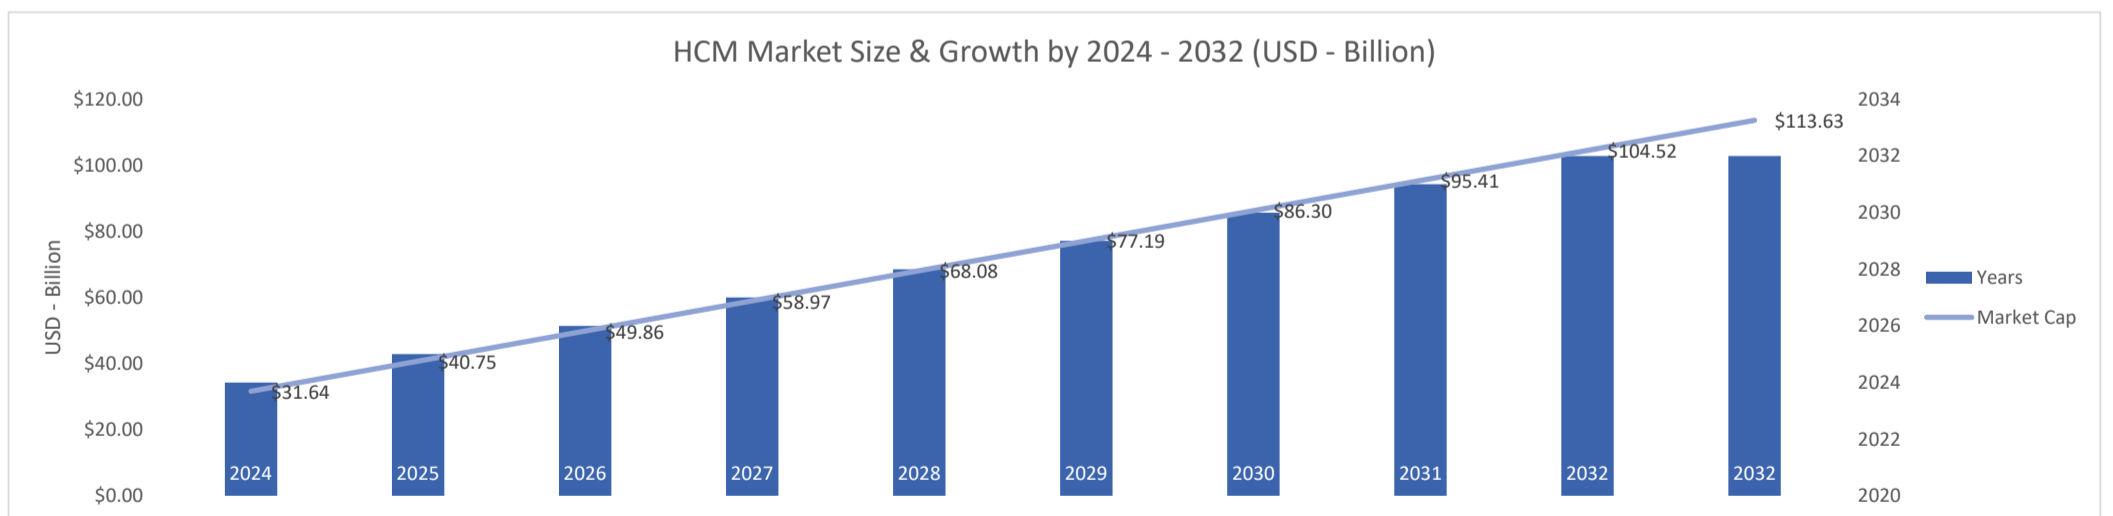

Paylocity HCM

Active Customers
3,116

Verified Contacts
20,389

Current Market Size
\$32 Billion

[Place Order](#)

[Request Call](#)