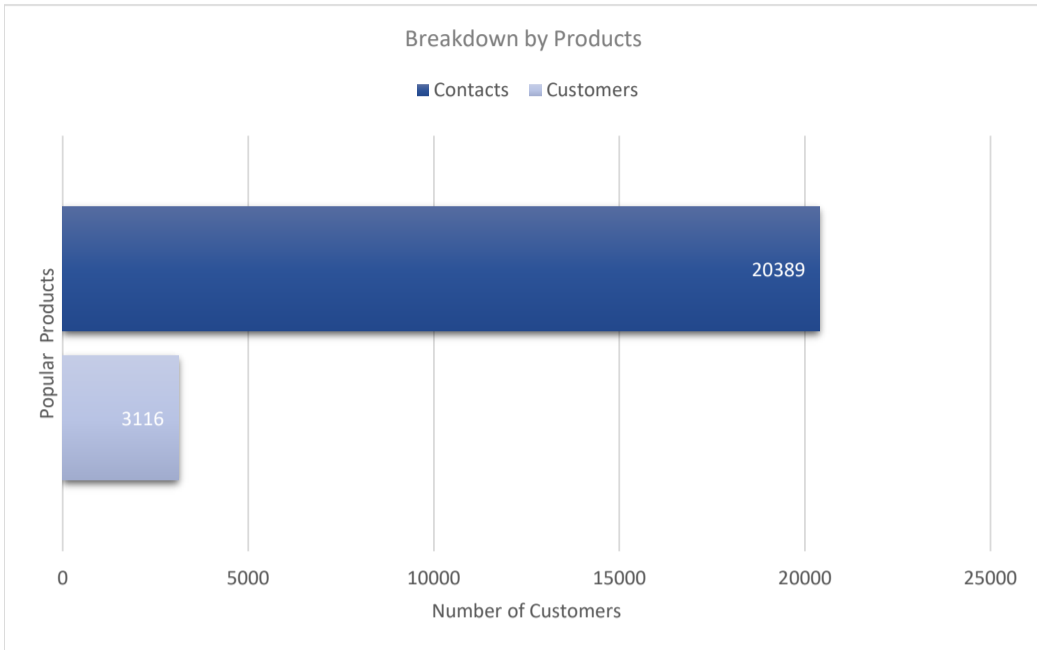

Paylocity HCM

Active Customers
3,116

Verified Contacts
20,389

Current Market Size
\$32 Billion

[Place Order](#)

[Request Call](#)