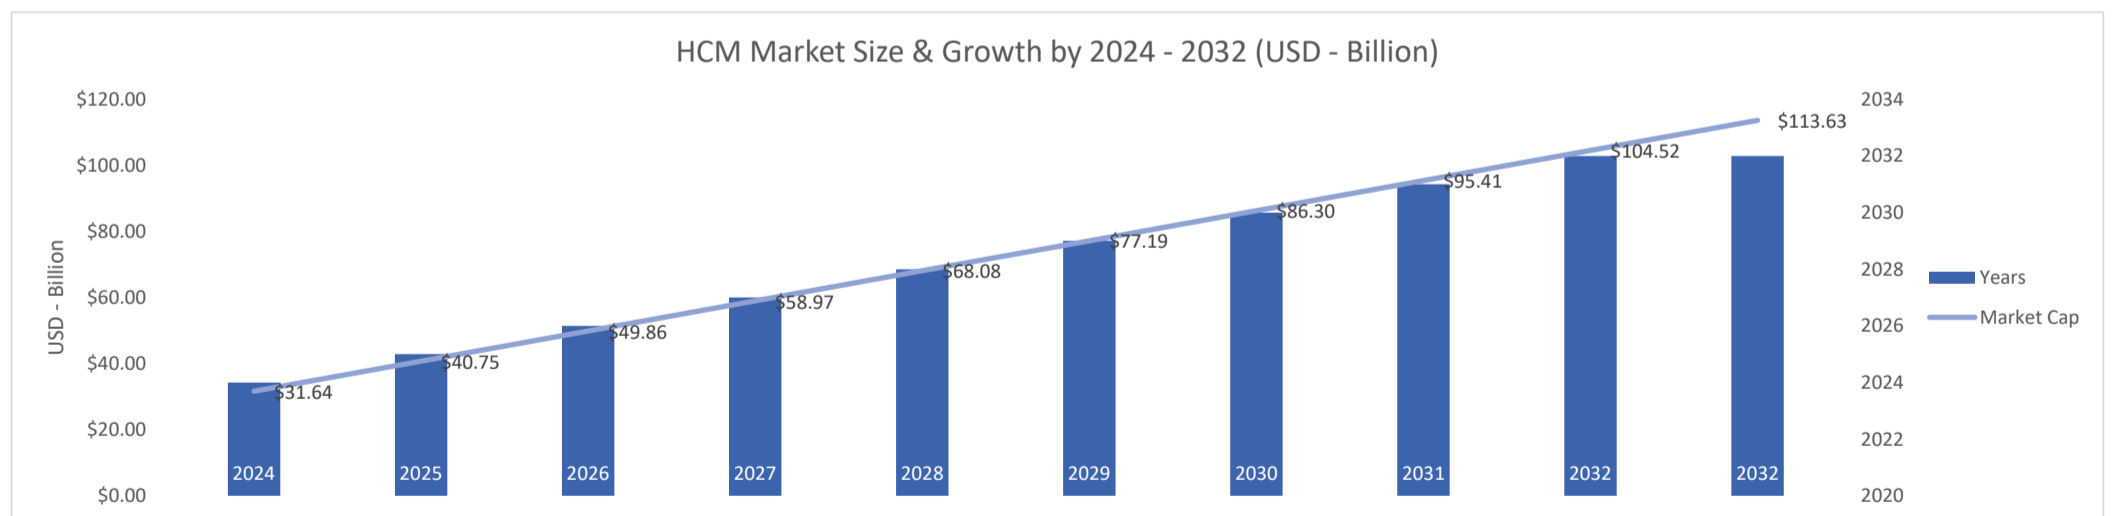

# Paycom

Active Customers  
**16,843**

Verified Contacts  
**110,207**

Current Market Size  
**\$32 Billion**

[Place Order](#)

[Request Call](#)