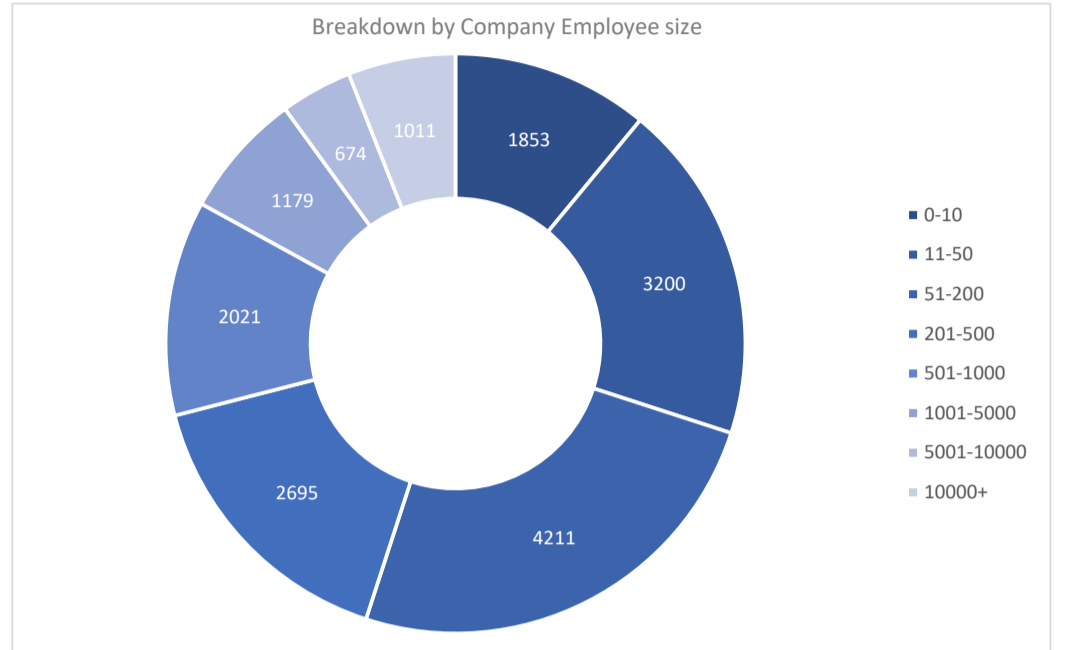

# Paycom

Active Customers  
**16,843**

Verified Contacts  
**110,207**

Current Market Size  
**\$32 Billion**

[Place Order](#)

[Request Call](#)