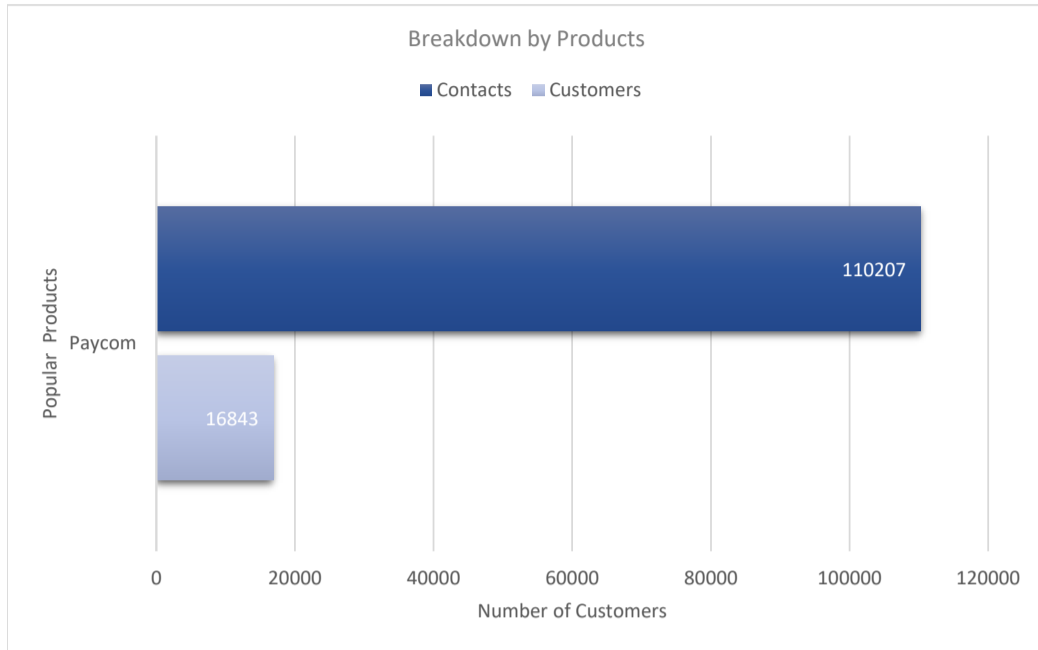

# Paycom

Active Customers  
**16,843**

Verified Contacts  
**110,207**

Current Market Size  
**\$32 Billion**

[Place Order](#)

[Request Call](#)