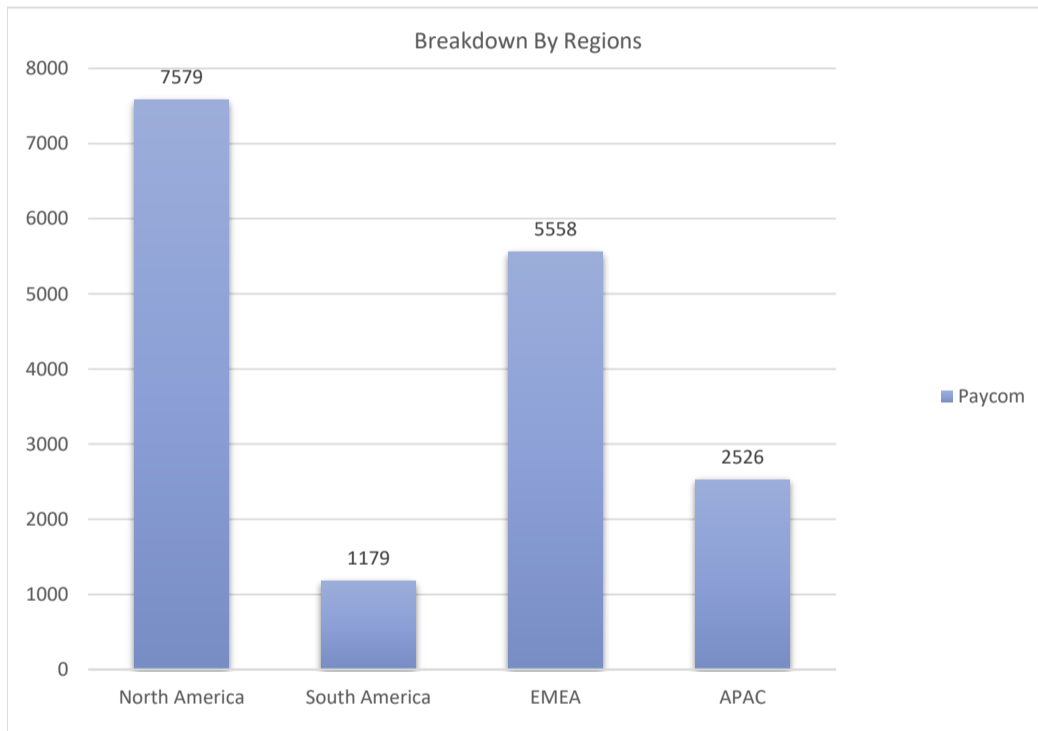

# Paycom

Active Customers  
**16,843**

Verified Contacts  
**110,207**

Current Market Size  
**\$32 Billion**

[Place Order](#)

[Request Call](#)