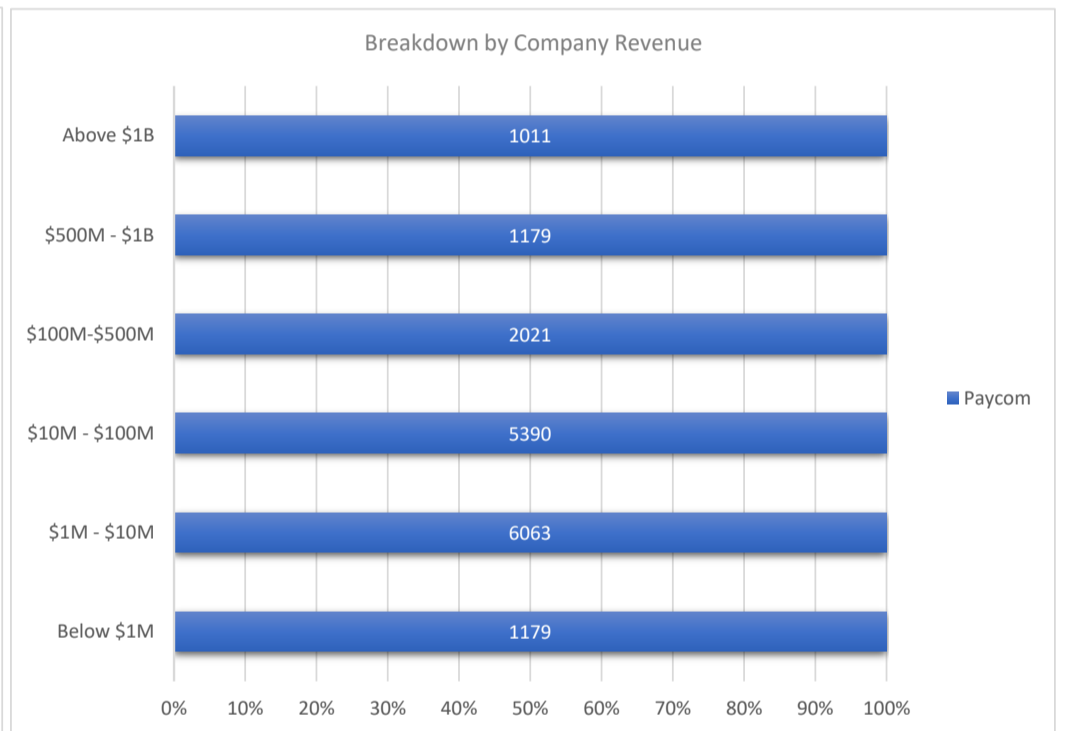

# Paycom

Active Customers  
**16,843**

Verified Contacts  
**110,207**

Current Market Size  
**\$32 Billion**

[Place Order](#)

[Request Call](#)